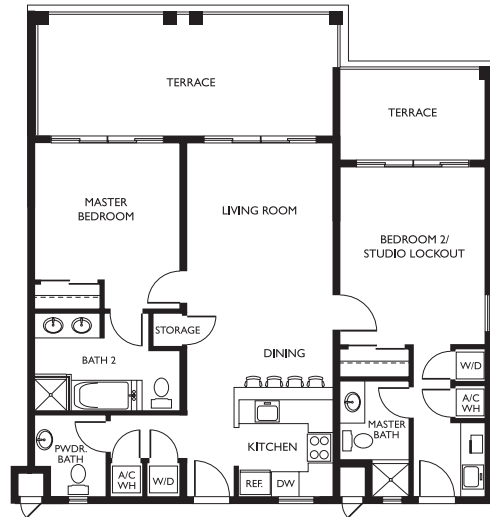

PRIMA DONNA 2 BEDROOM WITH STUDIO LOCKOUT ROOM CATEGORY: GARDEN OR OCEAN VIEW

1513 Sqft

ROOM FEATURES

- Ocean and pool views
- Master bedroom queen or king bed
- Second bedroom queen bed
- Living area with pull out sofa
- Kitchen
- Dining area
- Bathroom with shower and tub in master
- Flat screen TV's
- Cable TV/DVD player
- Washer/dryer
- Large balcony or terrace
- Air conditioned with ceiling fans
- Laptop-size safety deposit boxes

COMPLIMENTARY AMENITIES

- Dining shuttle to Beach House and Blue Haven Resort
- Beach and pool loungers, towels and umbrellas
- Tennis courts illuminated for night play
- Pedal bikes with baskets
- Kayaks, paddle boards, snorkeling equipment, hobie cat, and water trampoline
- Wi-Fi property wide
- Gym
- Parking

RESORT FACILITIES

- Asú on the Beach
- Caicos Dream Tours
- Gift shop at Reception
- Elevate Day Spa