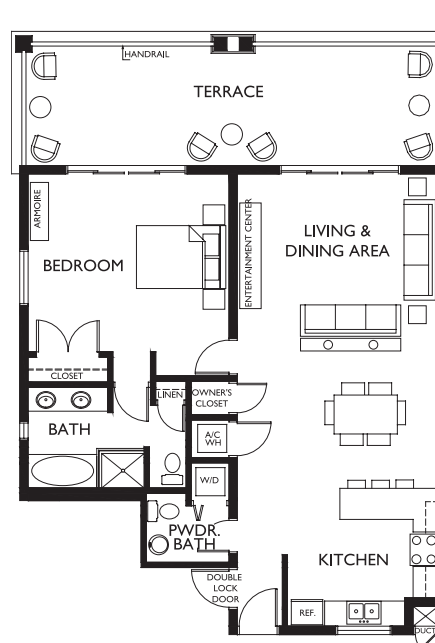

1420 Sqft

ROOM FEATURES

- Beachfront
- Master bedroom king bed
- Living area with queen sofa bed
- Kitchen
- Flat screen television
- Cable TV/DVD player
- Washer/dryer
- Expansive balcony or terrace
- Air conditioned with ceiling fans
- Laptop-size safety deposit boxes

COMPLIMENTARY AMENITIES

- Dining shuttle to Beach House and Blue Haven Resort
- Beach and pool loungers, towels and umbrellas
- Tennis courts illuminated for night play
- Pedal bikes with baskets
- Kayaks, paddle boards, snorkeling equipment, hobie cat, and water trampoline
- Wi-Fi property wide
- Gym
- Parking

RESORT FACILITIES

- Asú on the Beach
- Caicos Dream Tours
- Gift shop at Reception
- Elevate Day Spa