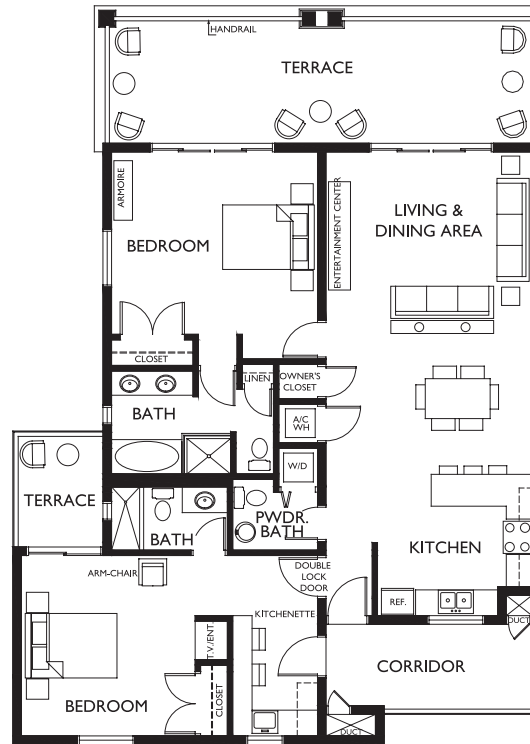

550 Sqft

ROOM FEATURES

- Beachfront
- King bed (can convert to two twins)
- Kitchenette
- Flat screen television
- Cable TV/DVD Player
- Balcony or terrace
- Air conditioned with ceiling fan
- Laptop-size safety deposit boxes

RESORT FACILITIES

- Asú on the Beach
- Caicos Dream Tours
- Gift shop at Reception
- Elevate Day Spa

LADY ROSE BUILDING 2 BEDROOM • CENTER UNIT ROOM CATEGORY: DELUXE BEACHFRONT

1920 Sqft

ROOM FEATURES

- Beachfront
- Master bedroom king bed
- Second bedroom has 2 twin beds (converts to a king)
- Living area with queen sofa bed
- Bathroom with shower and tub in master
- Second bedroom has ensuite bathroom
- Kitchen
- Flat screen television
- Cable TV/DVD player
- Washer/dryer
- Expansive balcony or terrace
- Air conditioned with ceiling fans
- Laptop-size safety deposit boxes

RESORT FACILITIES

- Asú on the Beach
- Caicos Dream Tours
- Gift shop at Reception
- Elevate Day Spa

LADY ROSE BUILDING

2 BEDROOM

ROOM CATEGORY: DELUXE BEACHFRONT

Beach

1970 Sqft

ROOM FEATURES

- Beachfront
- Master bedroom king bed
- Second bedroom has 2 twin beds (converts to a king)
- Living area with queen sofa bed
- Kitchen
- Bathroom with shower and tub in master
- Flat screen television
- Cable TV/DVD player
- Washer/dryer
- Expansive balcony or terrace
- Air conditioned with ceiling fans
- Laptop-size safety deposit boxes