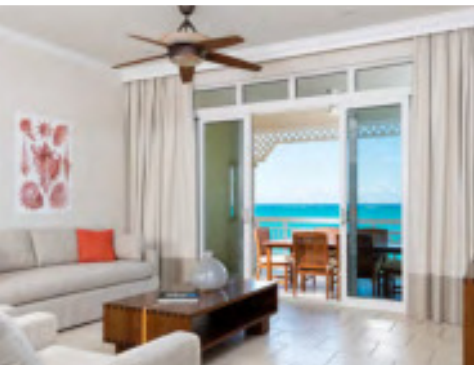

1420 Sqft

ROOM FEATURES

- Beachfront
- Master bedroom king bed
- Living area with queen sofa bed
- Kitchen
- Flat screen television
- Cable TV/DVD player
- Washer/dryer
- Expansive balcony or terrace
- Air conditioned with ceiling fans
- Laptop-size safety deposit boxes

COMPLIMENTARY AMENITIES

- Dining shuttle to Beach House and Blue Haven Resort
- Beach and pool loungers, towels and umbrellas
- Tennis courts illuminated for night play
- Pedal bikes with baskets
- Kayaks, paddle boards, snorkeling equipment, hobie cat, and water trampoline
- Wi-Fi property wide
- Gym
- Parking

RESORT FACILITIES

- Asú on the Beach
- Caicos Dream Tours
- Gift shop at Reception
- Elevate Day Spa