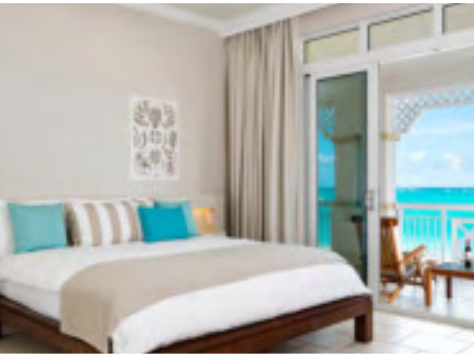

550 Sqft

ROOM FEATURES

- Beachfront
- King bed (can convert to two twins)
- Kitchenette
- Flat screen television
- Cable TV/DVD Player
- Balcony or terrace
- Air conditioned with ceiling fan
- Laptop-size safety deposit boxes

RESORT FACILITIES

- Asú on the Beach
- Caicos Dream Tours
- Gift shop at Reception
- Elevate Day Spa

LADY ROSE BUILDING 2 BEDROOM • CENTER UNIT ROOM CATEGORY: DELUXE BEACHFRONT

1920 Sqft

ROOM FEATURES

- Beachfront
- Master bedroom king bed
- Second bedroom has 2 twin beds (converts to a king)
- Living area with queen sofa bed
- Bathroom with shower and tub in master
- Second bedroom has ensuite bathroom
- Kitchen
- Flat screen television
- Cable TV/DVD player
- Washer/dryer
- Expansive balcony or terrace
- Air conditioned with ceiling fans
- Laptop-size safety deposit boxes

- Beachfront
- Master bedroom king bed
- Second bedroom has 2 twin beds (converts to a king)
- Living area with queen sofa bed
- Kitchen
- Bathroom with shower and tub in master
- Flat screen television
- Cable TV/DVD player
- Washer/dryer
- Expansive balcony or terrace
- Air conditioned with ceiling fans
- Laptop-size safety deposit boxes

RESORT FACILITIES

- Asú on the Beach
- Caicos Dream Tours
- Gift shop at Reception
- Elevate Day Spa

1420 Sqft

ROOM FEATURES

- Beachfront
- Master bedroom king bed
- Living area with queen sofa bed
- Kitchen
- Flat screen television
- Cable TV/DVD player
- Washer/dryer
- Expansive balcony or terrace
- Air conditioned with ceiling fans
- Laptop-size safety deposit boxes