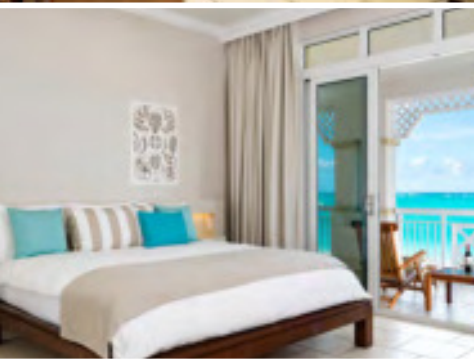

LADY ROSE BUILDING

2 BEDROOM

ROOM CATEGORY: DELUXE BEACHFRONT

Beach

1970 Sqft

ROOM FEATURES

- Beachfront
- Master bedroom king bed
- Second bedroom has 2 twin beds (converts to a king)
- Living area with queen sofa bed
- Kitchen
- Bathroom with shower and tub in master
- Flat screen television
- Cable TV/DVD player
- Washer/dryer
- Expansive balcony or terrace
- Air conditioned with ceiling fans
- Laptop-size safety deposit boxes

COMPLIMENTARY AMENITIES

- Dining shuttle to Beach House and Blue Haven Resort
- Beach and pool loungers, towels and umbrellas
- Tennis courts illuminated for night play
- Pedal bikes with baskets
- Kayaks, paddle boards, snorkeling equipment, hobie cat, and water trampoline
- Wi-Fi property wide
- Gym
- Parking

RESORT FACILITIES

- Asú on the Beach
- Caicos Dream Tours
- Gift shop at Reception
- Elevate Day Spa