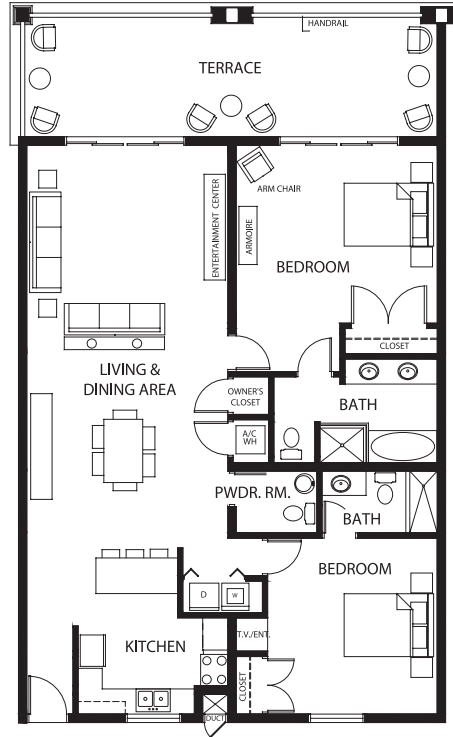

550 Sqft

ROOM FEATURES

- Beachfront
- King bed (can convert to two twins)
- Kitchenette
- Flat screen television
- Cable TV/DVD Player
- Balcony or terrace
- Air conditioned with ceiling fan
- Laptop-size safety deposit boxes

RESORT FACILITIES

- Asú on the Beach
- Caicos Dream Tours
- Gift shop at Reception
- Elevate Day Spa

LADY ROSE BUILDING 2 BEDROOM • CENTER UNIT ROOM CATEGORY: DELUXE BEACHFRONT

1920 Sqft

ROOM FEATURES

- Beachfront
- Master bedroom king bed
- Second bedroom has 2 twin beds (converts to a king)
- Living area with queen sofa bed
- Bathroom with shower and tub in master
- Second bedroom has ensuite bathroom
- Kitchen
- Flat screen television
- Cable TV/DVD player
- Washer/dryer
- Expansive balcony or terrace
- Air conditioned with ceiling fans
- Laptop-size safety deposit boxes

- Beachfront
- Master bedroom king bed
- Second bedroom has 2 twin beds (converts to a king)
- Living area with queen sofa bed
- Kitchen
- Bathroom with shower and tub in master
- Flat screen television
- Cable TV/DVD player
- Washer/dryer
- Expansive balcony or terrace
- Air conditioned with ceiling fans
- Laptop-size safety deposit boxes

- Master bedroom queen or king bed
- Second bedroom queen bed
- Living area with pull out sofa
- Kitchen
- Dining area
- Bathroom with shower and tub in master
- Flat screen TV's
- Cable TV/DVD player
- Washer/dryer
- Large balcony or terrace
- Air conditioned with ceiling fans
- Laptop-size safety deposit boxes