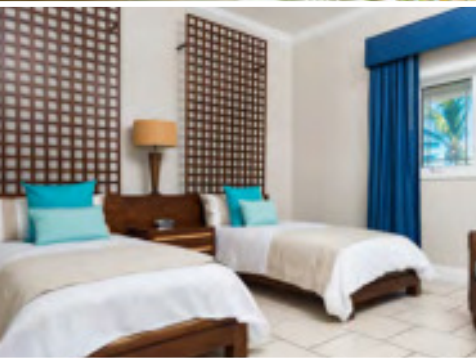

RESORT FACILITIES

- Asú on the Beach
- Caicos Dream Tours
- Gift shop at Reception
- Elevate Day Spa

LADY ROSE BUILDING 2 BEDROOM • CENTER UNIT ROOM CATEGORY: DELUXE BEACHFRONT

1920 Sqft

ROOM FEATURES

- Beachfront
- Master bedroom king bed
- Second bedroom has 2 twin beds (converts to a king)
- Living area with queen sofa bed
- Bathroom with shower and tub in master
- Second bedroom has ensuite bathroom
- Kitchen
- Flat screen television
- Cable TV/DVD player
- Washer/dryer
- Expansive balcony or terrace
- Air conditioned with ceiling fans
- Laptop-size safety deposit boxes

- Beachfront
- Master bedroom king bed
- Second bedroom has 2 twin beds (converts to a king)
- Living area with queen sofa bed
- Kitchen
- Bathroom with shower and tub in master
- Flat screen television
- Cable TV/DVD player
- Washer/dryer
- Expansive balcony or terrace
- Air conditioned with ceiling fans
- Laptop-size safety deposit boxes

RESORT FACILITIES

- Asú on the Beach
- Caicos Dream Tours
- Gift shop at Reception
- Elevate Day Spa

1420 Sqft

ROOM FEATURES

- Beachfront
- Master bedroom king bed
- Living area with queen sofa bed
- Kitchen
- Flat screen television
- Cable TV/DVD player
- Washer/dryer
- Expansive balcony or terrace
- Air conditioned with ceiling fans
- Laptop-size safety deposit boxes

RESORT FACILITIES

- Asú on the Beach
- Caicos Dream Tours
- Gift shop at Reception
- Elevate Day Spa

LADY ROSE

4 BEDROOM PENTHOUSE - 5TH FLOOR

ROOM CATEGORY: DELUXE BEACHFRONT

3840 Sqft

ROOM FEATURES

- Beachfront
- Expansive balcony
- 2 master bedrooms with king beds
- 2 guest bedrooms with twin beds that can convert to a king size bed
- Living area with 2 queen sofa beds
- Full equipped kitchen
- Large dining area
- 4.5 Bathrooms (4 ensuites and powder room)
- Master bathrooms are four piece
- Flat screen televisions
- Cable TV & DVD player
- Washer & dryer
- Air conditioned with ceiling fans
- Laptop-size safety deposit boxes