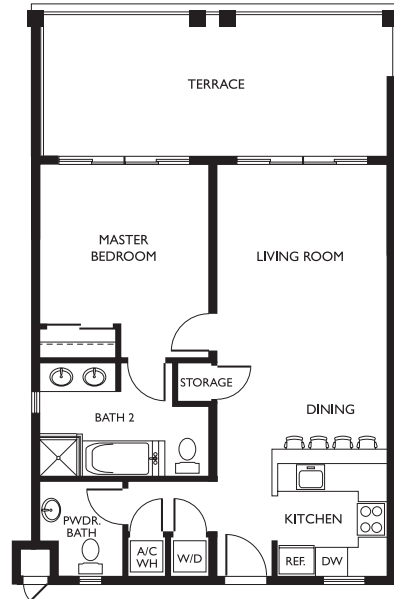

1054 Sqft

ROOM FEATURES

- Master bedroom queen or king bed
- Living area with pull out sofa
- Kitchen
- Dining area
- Powder Room
- Bathroom with shower and tub
- Flat screen TV's
- Cable TV/DVD player
- Washer/dryer
- Laptop-size safety deposit boxes
- Large balcony or terrace
- Air conditioned with ceiling fans

COMPLIMENTARY AMENITIES

- Dining shuttle to Beach House and Blue Haven Resort
- Beach and pool loungers, towels and umbrellas
- Tennis courts illuminated for night play
- Pedal bikes with baskets
- Kayaks, paddle boards, snorkeling equipment, hobie cat, and water trampoline
- Wi-Fi property wide
- Gym
- Parking

RESORT FACILITIES

- Asú on the Beach
- Caicos Dream Tours
- Gift shop at Reception
- Elevate Day Spa