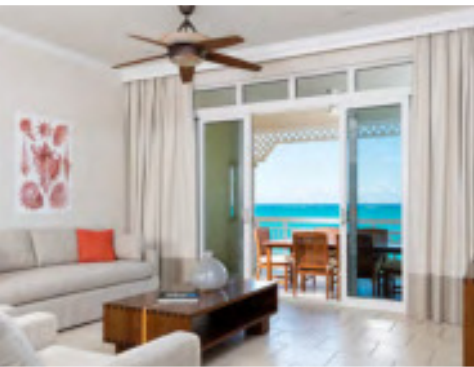

LADY ROSE BUILDING

2 BEDROOM

ROOM CATEGORY: DELUXE BEACHFRONT

Beach

1970 Sqft

ROOM FEATURES

- Beachfront
- Master bedroom king bed
- Second bedroom has 2 twin beds (converts to a king)
- Living area with queen sofa bed
- Kitchen
- Bathroom with shower and tub in master
- Flat screen television
- Cable TV/DVD player
- Washer/dryer
- Expansive balcony or terrace
- Air conditioned with ceiling fans
- Laptop-size safety deposit boxes

COMPLIMENTARY AMENITIES

- Dining shuttle to Beach House and Blue Haven Resort
- Beach and pool loungers, towels and umbrellas
- Tennis courts illuminated for night play
- Pedal bikes with baskets
- Kayaks, paddle boards, snorkeling equipment, hobie cat, and water trampoline
- Wi-Fi property wide
- Gym
- Parking

RESORT FACILITIES

- Asú on the Beach
- Caicos Dream Tours
- Gift shop at Reception
- Elevate Day Spa