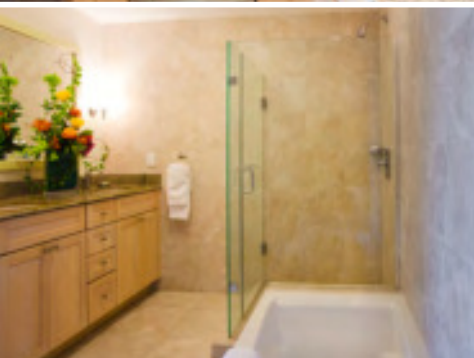

RESORT FACILITIES

- Asú on the Beach
- Caicos Dream Tours
- Gift shop at Reception
- Elevate Day Spa

LADY ROSE BUILDING 2 BEDROOM • CENTER UNIT ROOM CATEGORY: DELUXE BEACHFRONT

1920 Sqft

ROOM FEATURES

- Beachfront
- Master bedroom king bed
- Second bedroom has 2 twin beds (converts to a king)
- Living area with queen sofa bed
- Bathroom with shower and tub in master
- Second bedroom has ensuite bathroom
- Kitchen
- Flat screen television
- Cable TV/DVD player
- Washer/dryer
- Expansive balcony or terrace
- Air conditioned with ceiling fans
- Laptop-size safety deposit boxes

- Beachfront
- Master bedroom king bed
- Second bedroom has 2 twin beds (converts to a king)
- Living area with queen sofa bed
- Kitchen
- Bathroom with shower and tub in master
- Flat screen television
- Cable TV/DVD player
- Washer/dryer
- Expansive balcony or terrace
- Air conditioned with ceiling fans
- Laptop-size safety deposit boxes

RESORT FACILITIES

- Asú on the Beach
- Caicos Dream Tours
- Gift shop at Reception
- Elevate Day Spa

The Prima Donna
and The Marilyn

Beach

459 Sqft

ROOM FEATURES

- Queen or king bed
- Kitchenette
- Dining area
- Bathroom with shower
- Flat screen TV
- Cable TV/DVD player
- Washer/dryer
- Balcony or terrace
- Air conditioned with ceiling fan
- Laptop-size safety deposit boxes

RESORT FACILITIES

- Asú on the Beach
- Caicos Dream Tours
- Gift shop at Reception
- Elevate Day Spa

The Prima Donna and The Marilyn

Beach

1054 Sqft

ROOM FEATURES

- Master bedroom queen or king bed
- Living area with pull out sofa
- Kitchen
- Dining area
- Powder Room
- Bathroom with shower and tub
- Flat screen TV's
- Cable TV/DVD player
- Washer/dryer
- Laptop-size safety deposit boxes
- Large balcony or terrace
- Air conditioned with ceiling fans