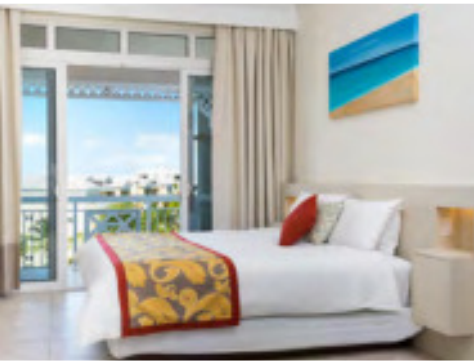

459 Sqft

ROOM FEATURES

- Queen or king bed
- Kitchenette
- Dining area
- Bathroom with shower
- Flat screen TV
- Cable TV/DVD player
- Washer/dryer
- Balcony or terrace
- Air conditioned with ceiling fan
- Laptop-size safety deposit boxes

COMPLIMENTARY AMENITIES

- Dining shuttle to Beach House and Blue Haven Resort
- Beach and pool loungers, towels and umbrellas
- Tennis courts illuminated for night play
- Pedal bikes with baskets
- Kayaks, paddle boards, snorkeling equipment, hobie cat, and water trampoline
- Wi-Fi property wide
- Gym
- Parking

RESORT FACILITIES

- Asú on the Beach
- Caicos Dream Tours
- Gift shop at Reception
- Elevate Day Spa