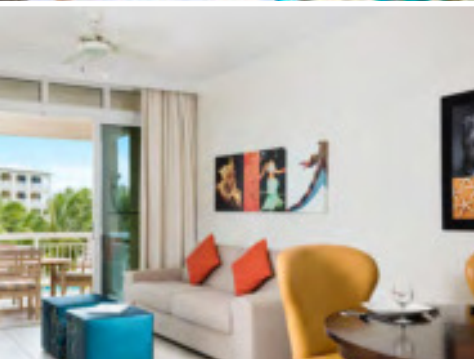

459 Sqft

ROOM FEATURES

- Queen or king bed
- Kitchenette
- Dining area
- Bathroom with shower
- Flat screen TV
- Cable TV/DVD player
- Washer/dryer
- Balcony or terrace
- Air conditioned with ceiling fan
- Laptop-size safety deposit boxes

COMPLIMENTARY AMENITIES

- Dining shuttle to Beach House and Blue Haven Resort
- Beach and pool loungers, towels and umbrellas
- Tennis courts illuminated for night play
- Pedal bikes with baskets
- Kayaks, paddle boards, snorkeling equipment, hobie cat, and water trampoline
- Wi-Fi property wide
- Gym
- Parking

RESORT FACILITIES

- Asú on the Beach
- Caicos Dream Tours
- Gift shop at Reception
- Elevate Day Spa