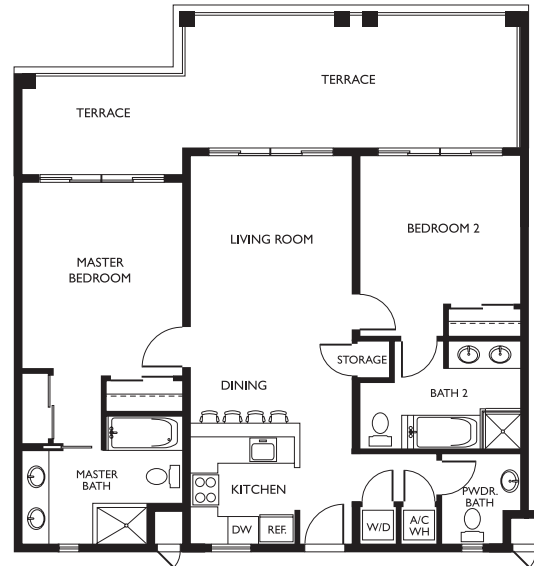

PRIMA DONNA 2 BEDROOM PENTHOUSE ROOM CATEGORY: OCEAN VIEW

The Prima Donna
Fifth Floor

Beach

1513 Sqft

ROOM FEATURES

- Master bedroom queen or king bed
- Second bedroom queen bed
- Living area with pull out sofa
- Kitchen
- Dining area
- Bathroom with shower and tub in master
- Flat screen TV's
- Cable TV/DVD player
- Washer/dryer
- Large balcony or terrace
- Air conditioned with ceiling fans
- Laptop-size safety deposit boxes

COMPLIMENTARY AMENITIES

- Dining shuttle to Beach House and Blue Haven Resort
- Beach and pool loungers, towels and umbrellas
- Tennis courts illuminated for night play
- Pedal bikes with baskets
- Kayaks, paddle boards, snorkeling equipment, hobie cat, and water trampoline
- Wi-Fi property wide
- Gym
- Parking

RESORT FACILITIES

- Asú on the Beach
- Caicos Dream Tours
- Gift shop at Reception
- Elevate Day Spa