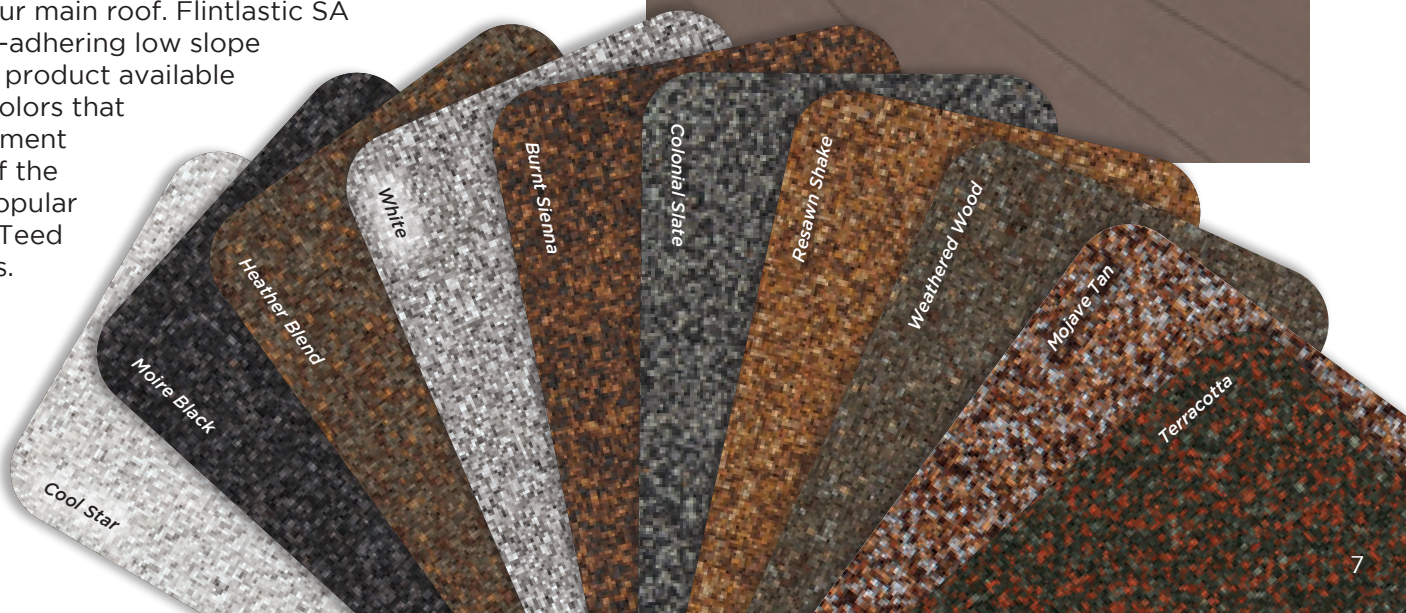

# LANDMARK® TL COLOR PALETTE

Country Gray

Max Def Black Walnut

Moiré Black

Shenandoah

#### Granule with StreakFighter Technology

- ← Ceramic coating
- ← Copper layer
- ← Mineral core

Diagram for illustrative purposes only

## Add a Little Accent to Your Roof.

For a finishing touch to cap hips and ridges, use Cedar Crest®—available in colors to coordinate with your Landmark TL shingles. CertainTeed also offers other accessory products for capping hips and ridges—available in colors to match your Landmark TL shingles. CertainTeed Swiftstart is recommended to be used as the starter course.

## Color Companion Products for Flat Roof Areas

With CertainTeed Flintlastic® SA, you can coordinate flat roof areas like carports, canopies and porches with your main roof. Flintlastic SA is a self-adhering low slope roofing product available in ten colors that complement some of the most popular CertainTeed shingles.