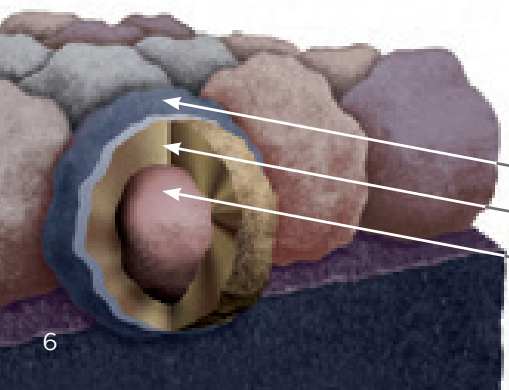

Granule with StreakFighter Technology

- ← Ceramic coating
- ← Copper layer
- ← Mineral core

Diagram for illustrative purposes only