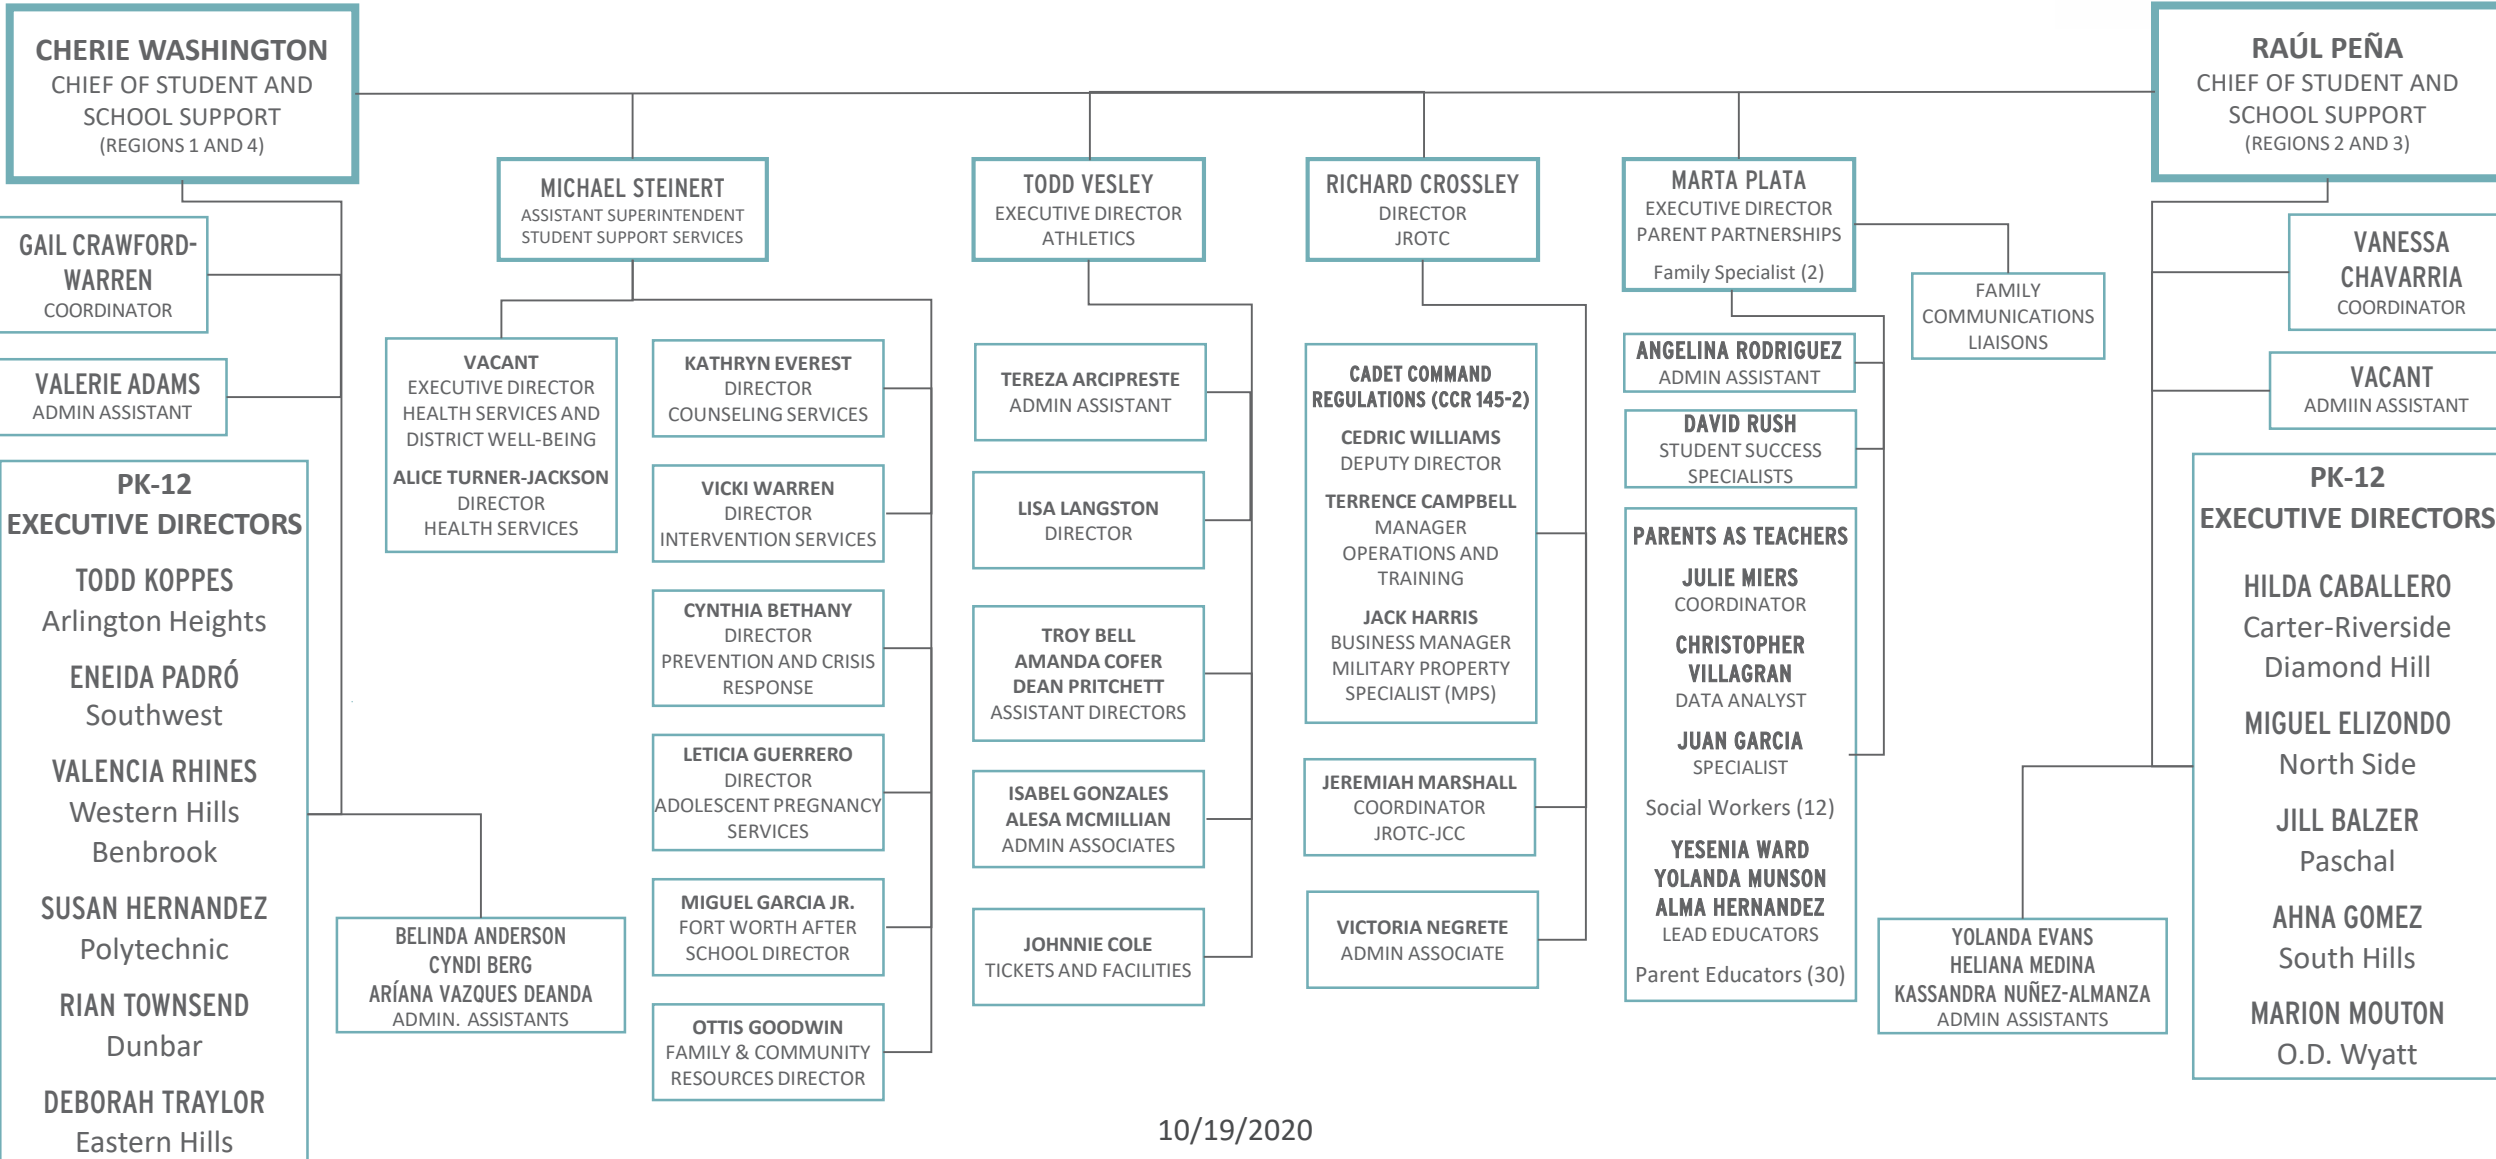

FORT WORTH ISD ORGANIZATIONAL CHART:

DIVISION OF STUDENT AND SCHOOL SUPPORT

Fort Worth
INDEPENDENT SCHOOL DISTRICT