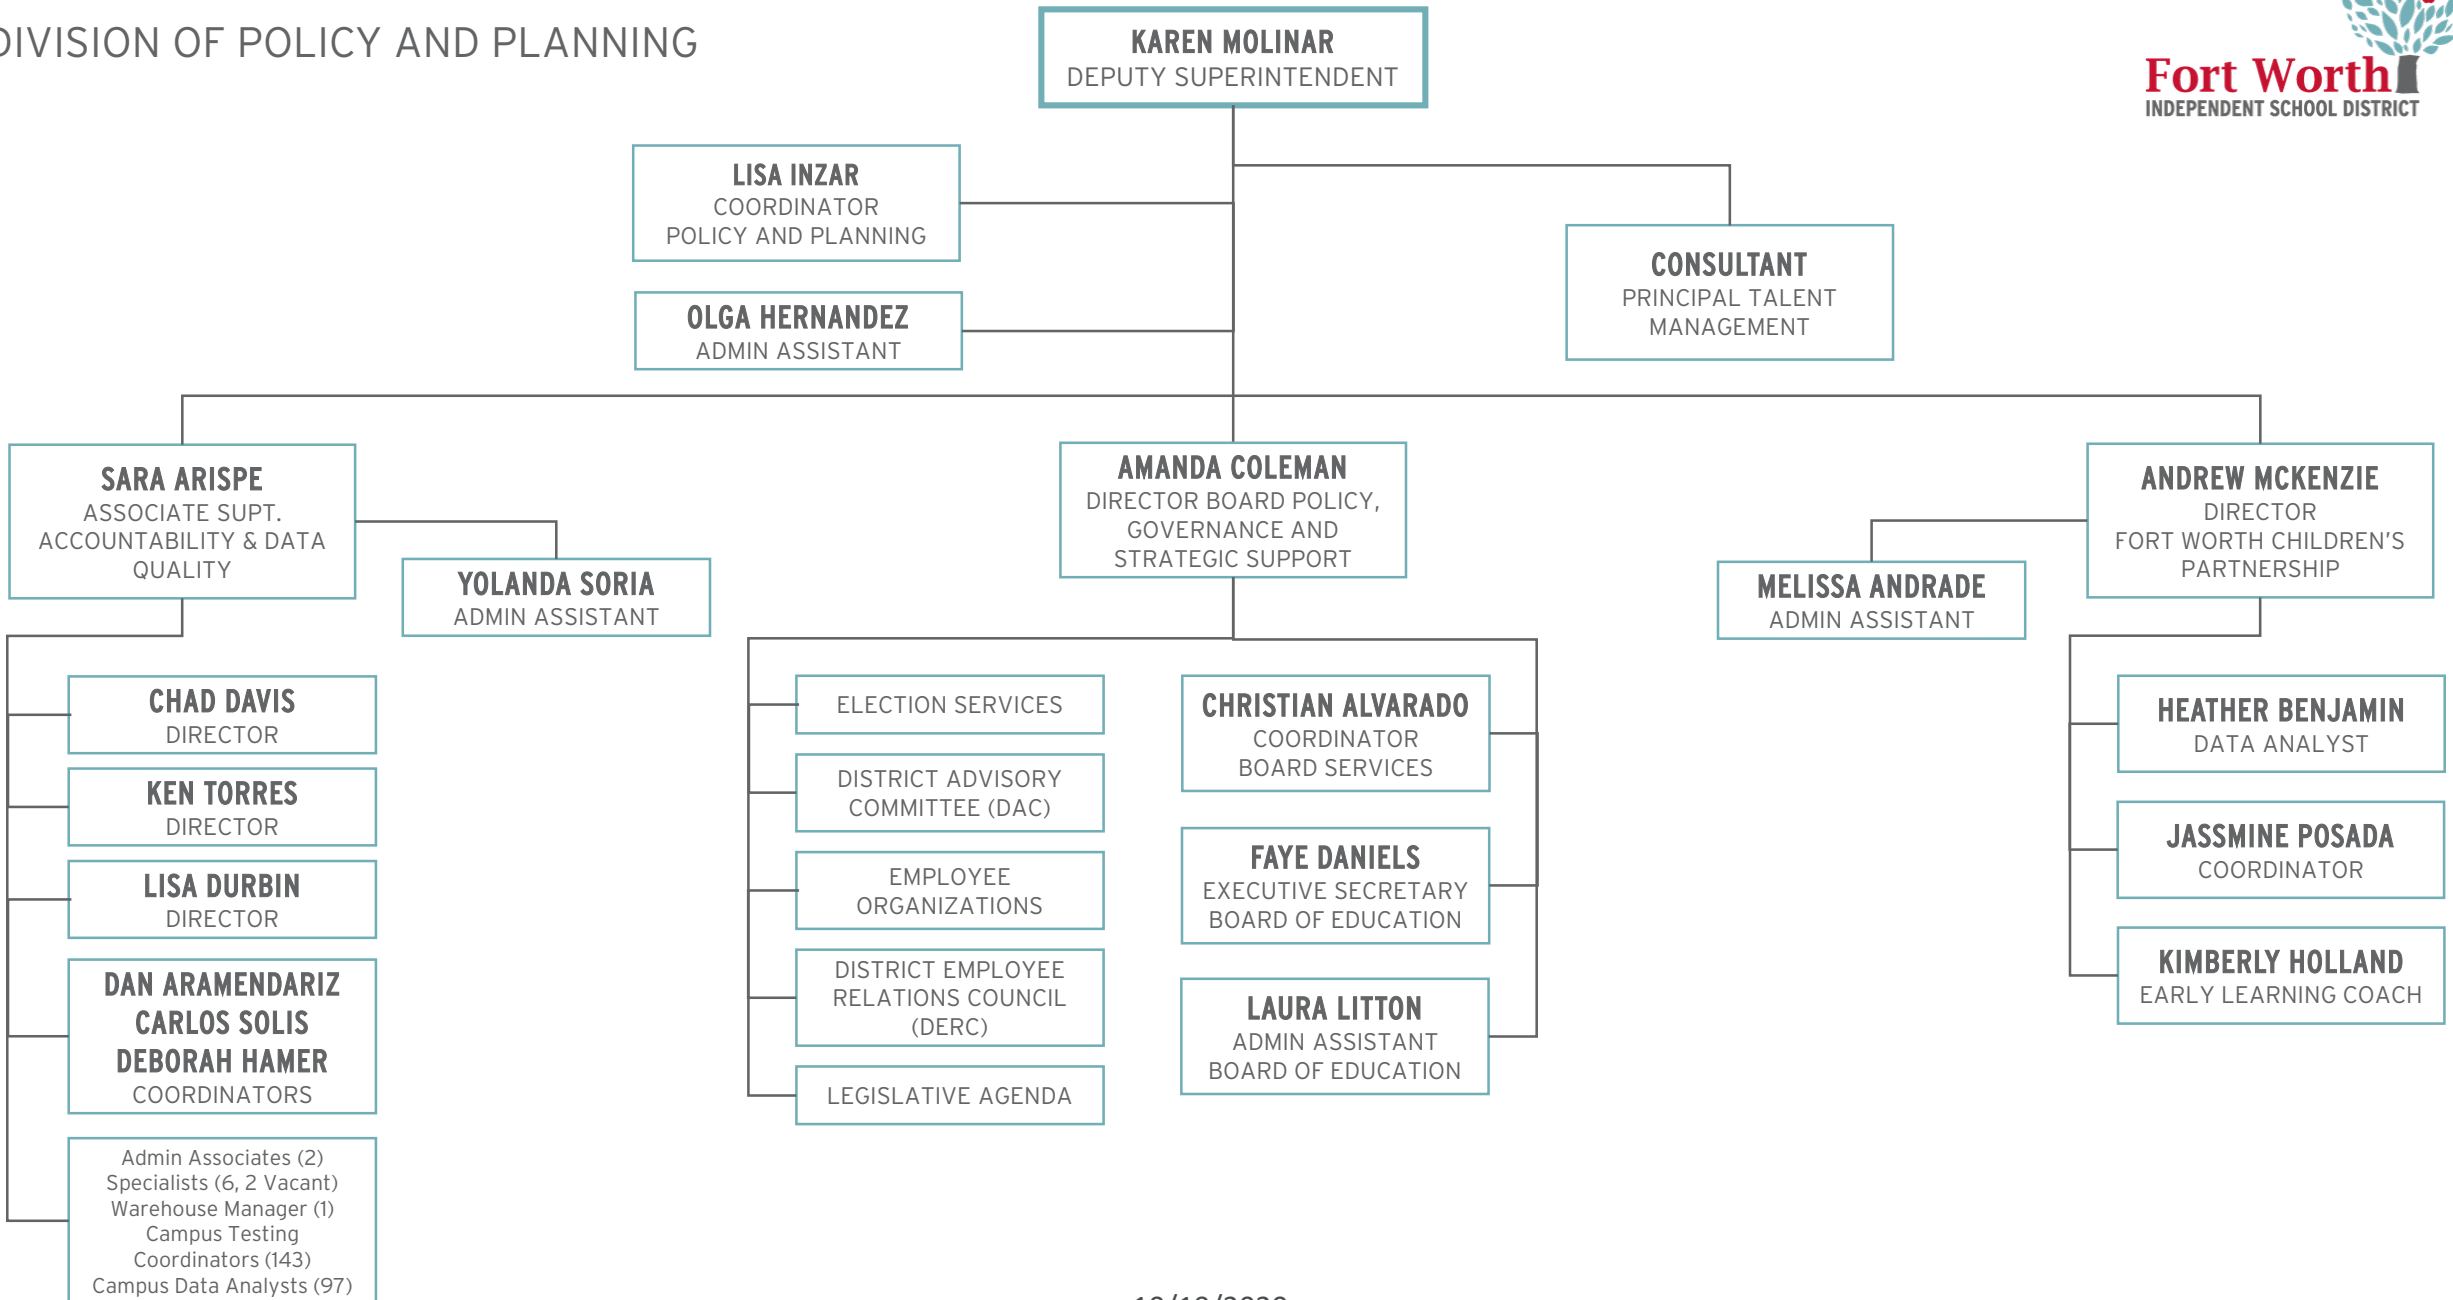

FORT WORTH ISD ORGANIZATIONAL CHART:

DIVISION OF POLICY AND PLANNING

Fort Worth
INDEPENDENT SCHOOL DISTRICT