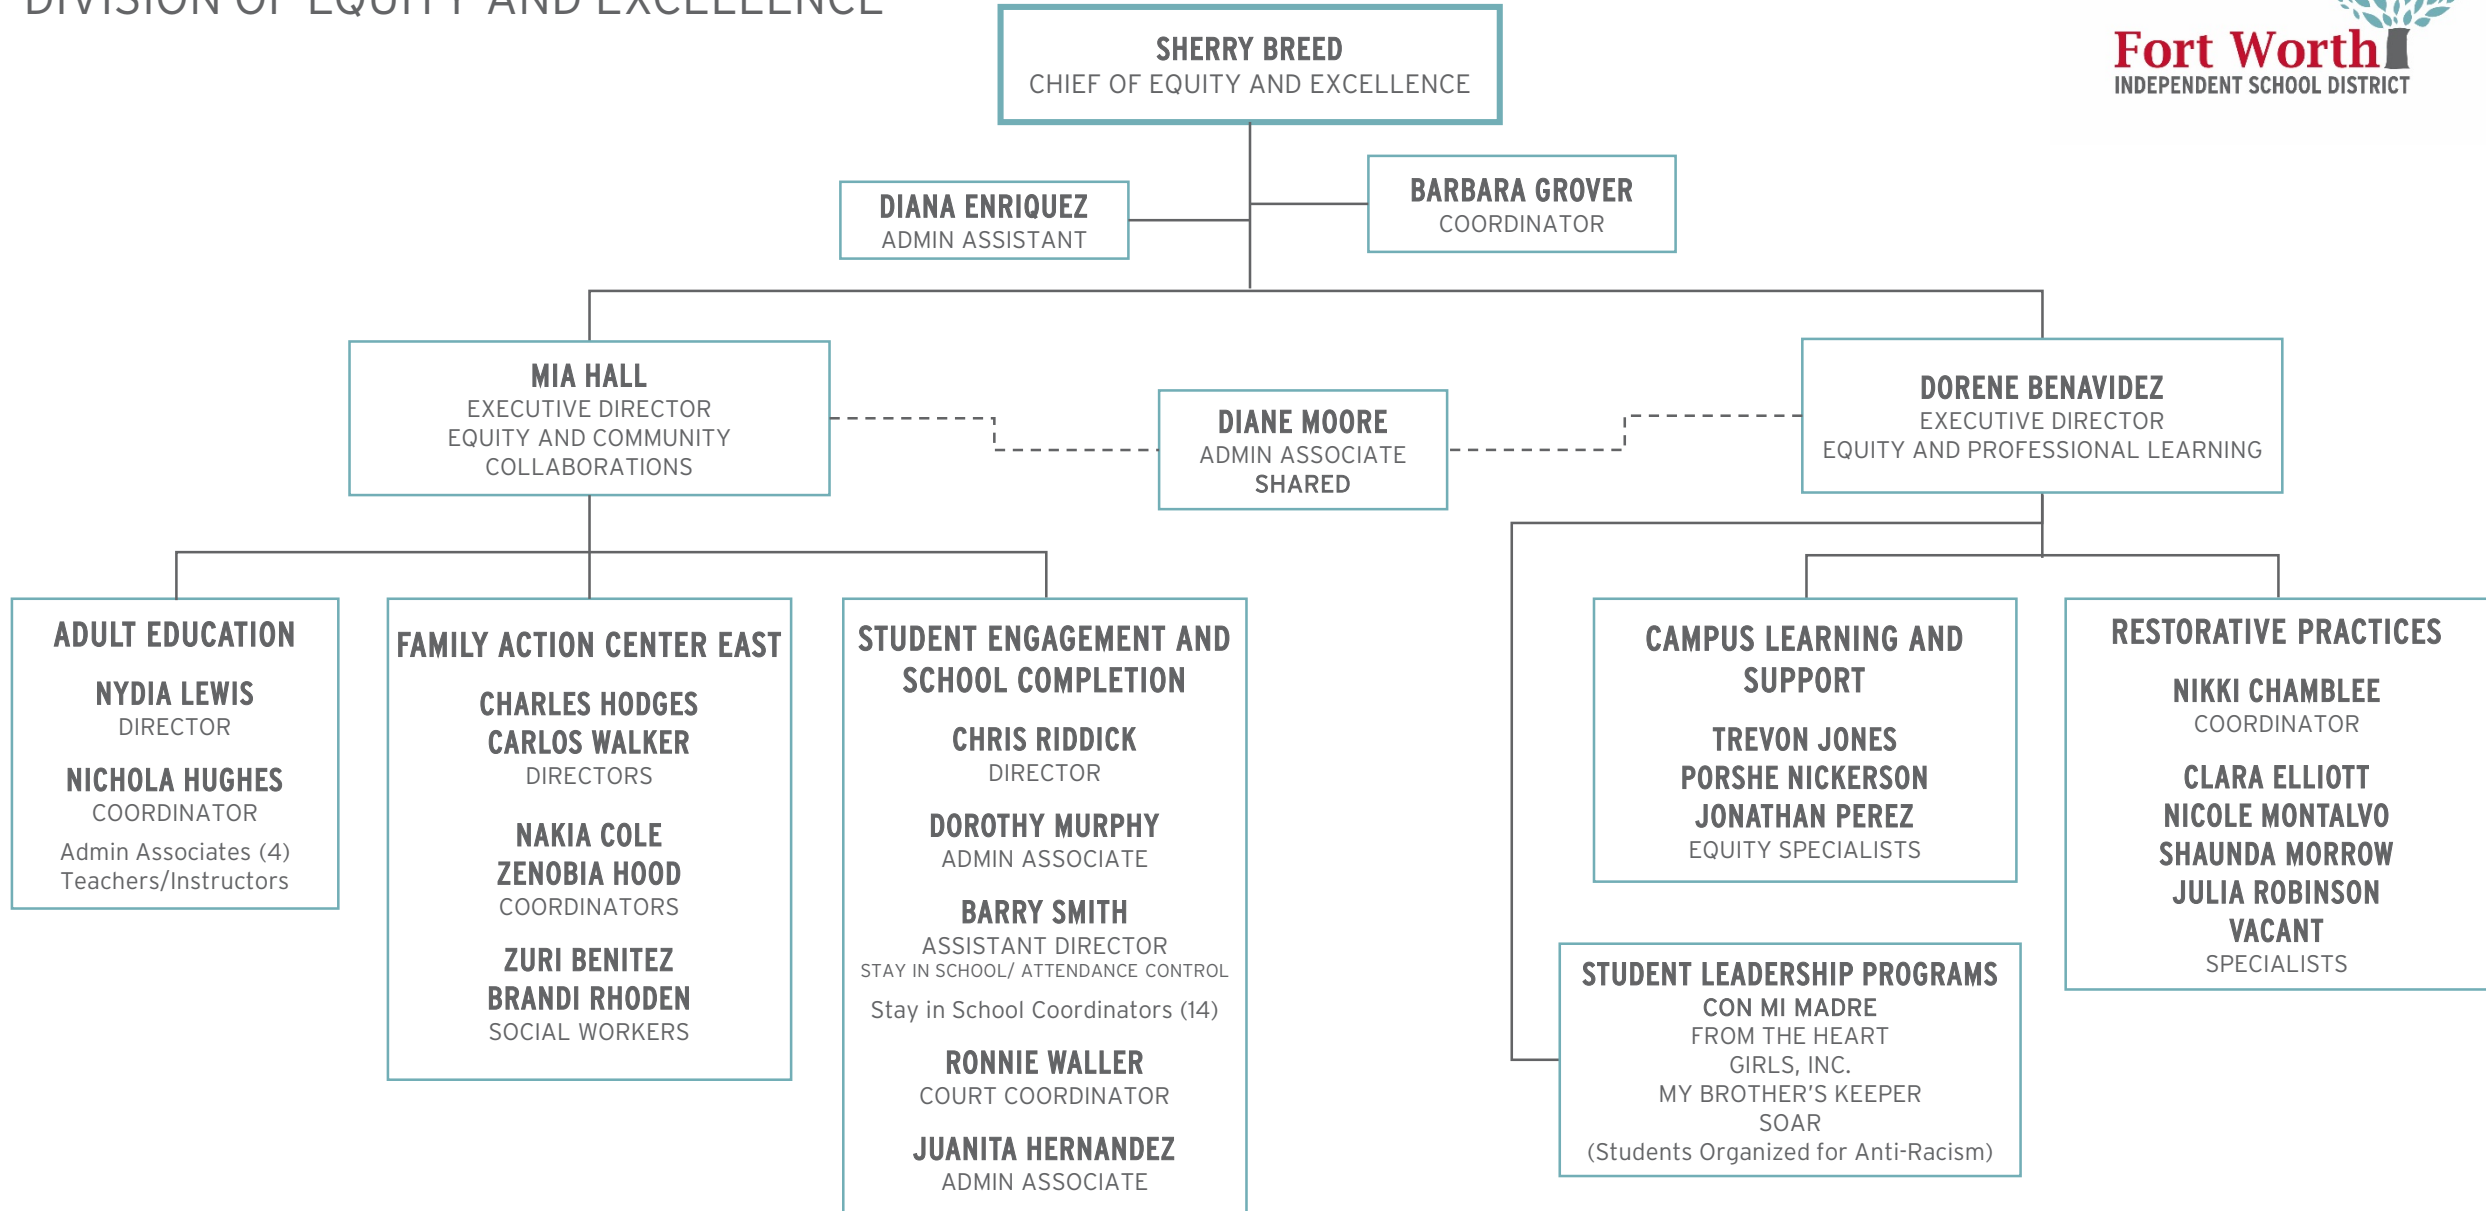

# FORT WORTH ISD ORGANIZATIONAL CHART: DIVISION OF ACADEMICS

**Fort Worth**  
INDEPENDENT SCHOOL DISTRICT

**JERRY MOORE**  
CHIEF ACADEMIC OFFICER

**SANDRA LEAL  
DEBORAH MARSHALL**  
COORDINATORS

**JAMES STEPHENS**  
TEXTBOOK  
COORDINATOR