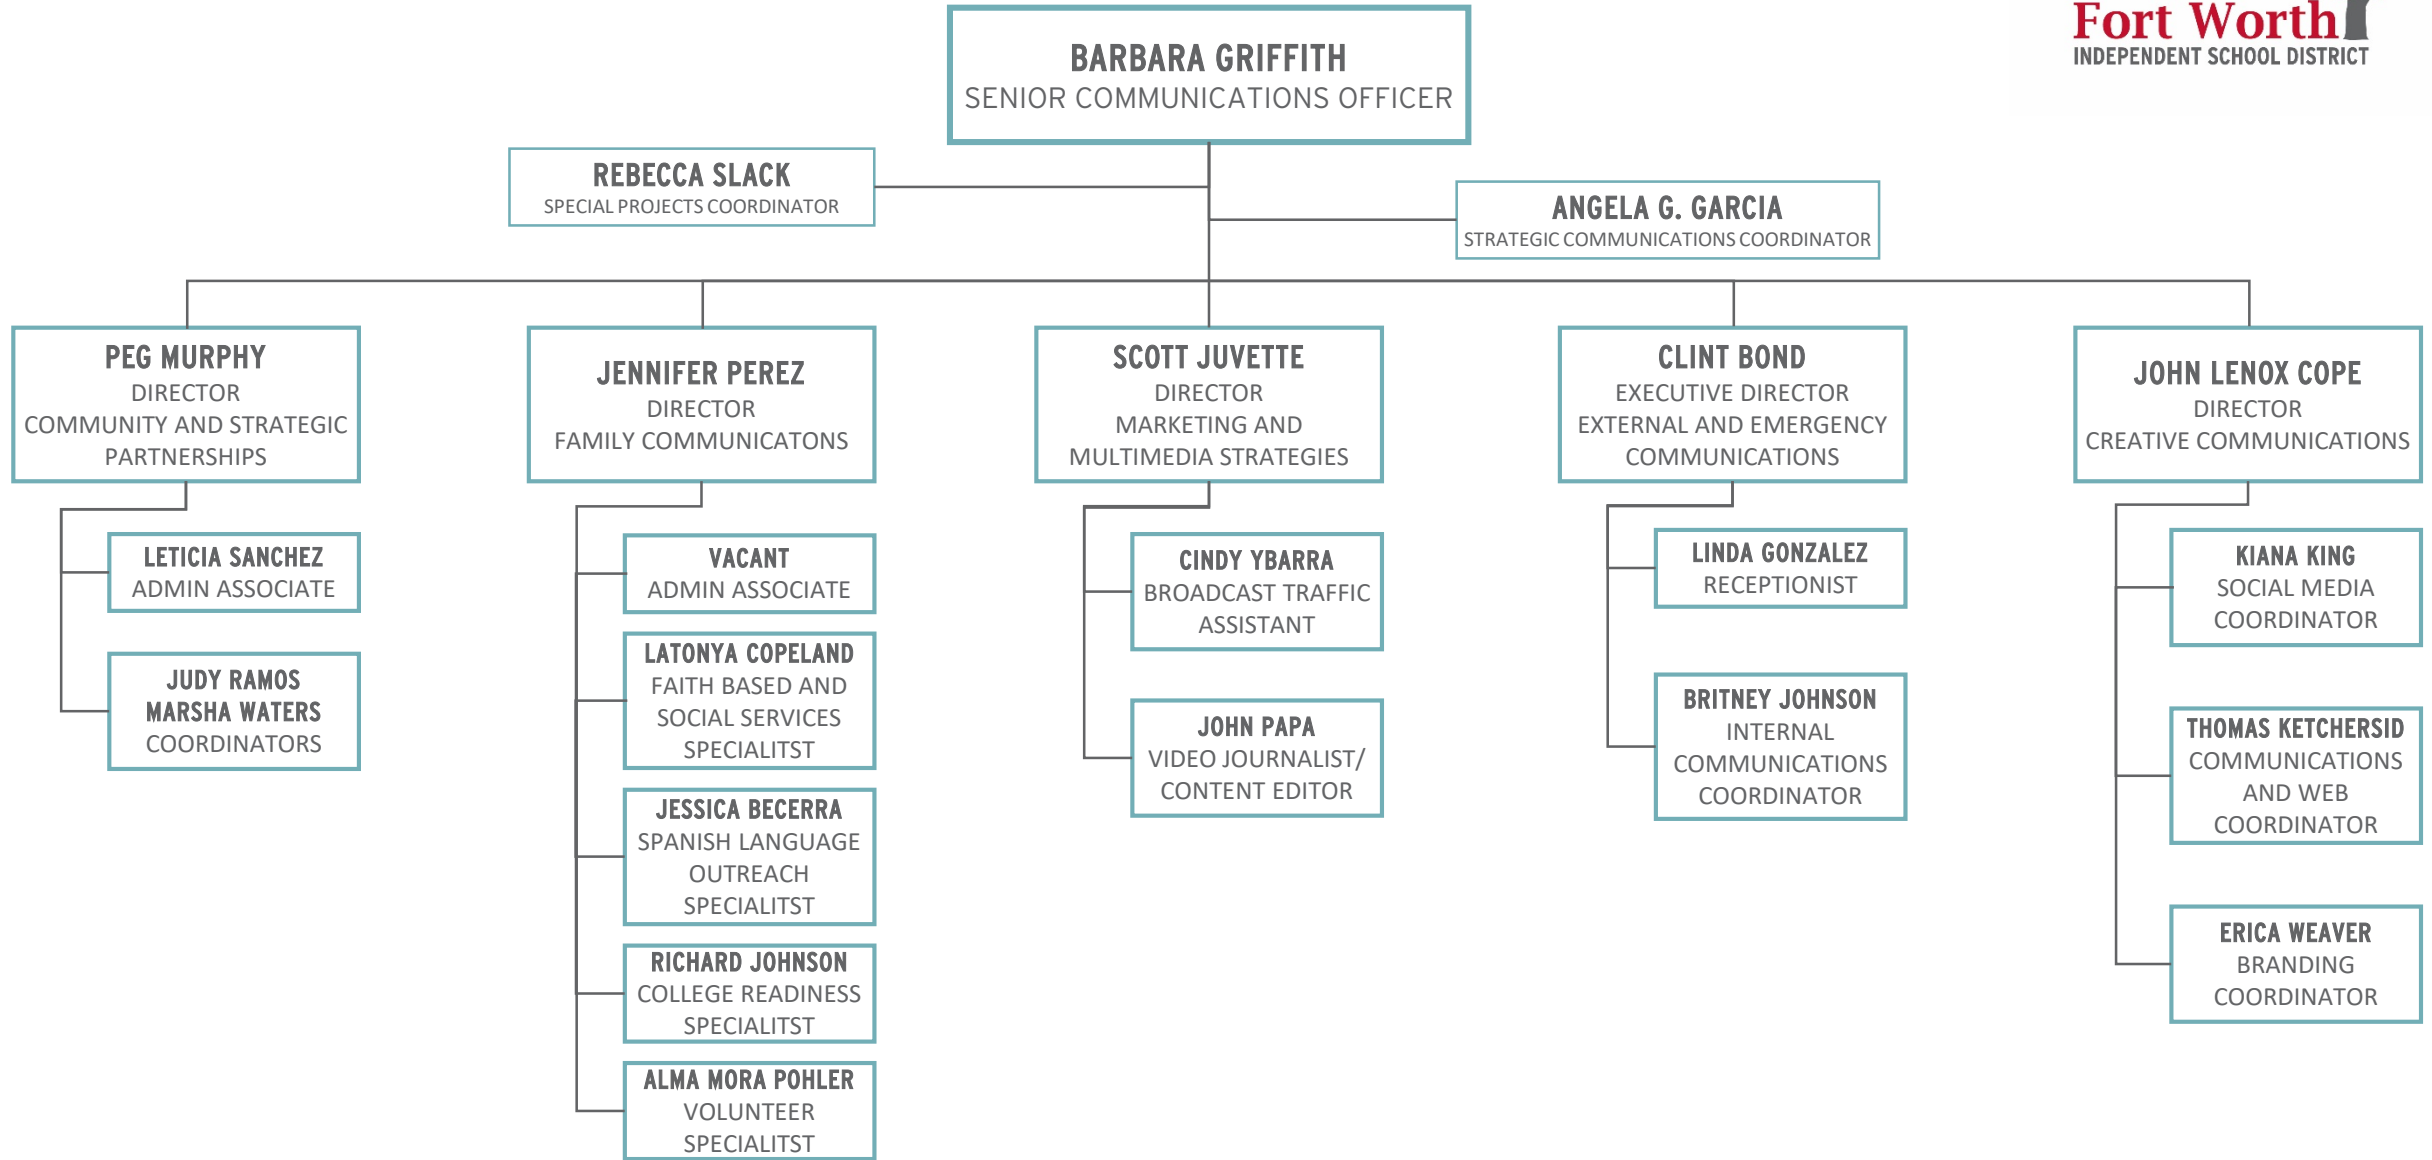

FORT WORTH ISD ORGANIZATIONAL CHART:

DIVISION OF STRATEGIC COMMUNICATIONS