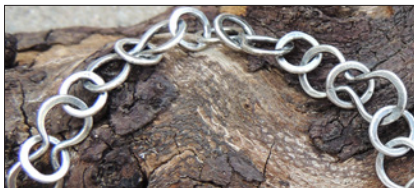

Friday 4/26 2:00 - 5:00

TECHNIQUE: Metalsmithing

CLASS FEE: \$40

Kit Fee: \$50 (mandatory)

SKILL LEVEL: All Levels

HOURLASS BRACELET

INSTRUCTOR: KIEU PHAM GRAY

CLASS #26-05