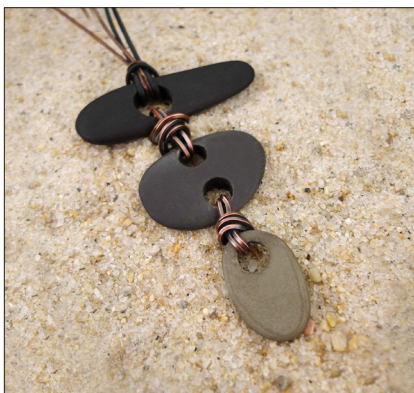

INSTRUCTOR: KIEU PHAM GRAY

CLASS #27-03

Saturday 4/27 9:00 - 12:00pm

TECHNIQUE: Drilling

CLASS FEE: \$54

Kit Fee: \$38 (mandatory)

SKILL LEVEL: Beginner

HOLE-Y ROCKS