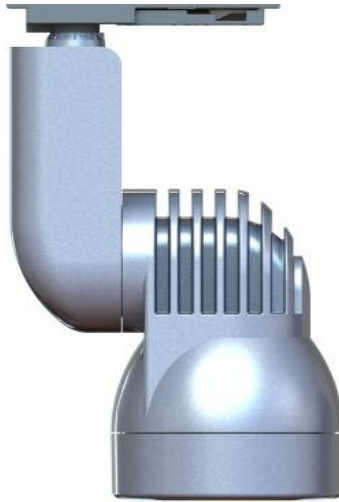

LumeLEX Spotlight Series

LumeLEX 2060 Series