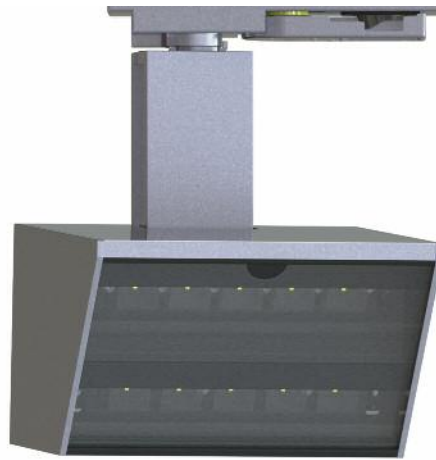

LPW8 Wall Wash Series

LPW8 Series

The LPW8 Series is a state of the art, elegant, stem mounted wall wash fixture powered by COB LED technology. Utilizing an asymmetric TIR optic, the LPW8 produces 2725 lumens (36 watts) of a seamless, even wash of light for the most demanding applications of museum and retail lighting.

The LPW8 Series features a discreetly hidden integral driver which is compatible with trailing edge electronic low voltage dimmers (dimnable to 5%). COB LED panel and driver are field replaceable. Optional integral dimming allows for individual fixture control.

The LPW8 Wall Wash Series fixtures are available in Black, White, and Silver finishes.

LPW8 Wall Wash Series Line:	Delivered Lumens (Up To)	Watts
LPW8 Wall Wash Series	1194	36