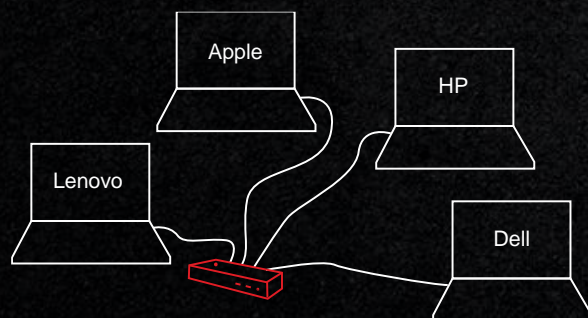

02

UNIVERSAL COMPATIBILITY

At Lenovo, we understand that most businesses use a variety of brands to meet their ever-changing technology needs. To better serve our customers, Lenovo cable docks are designed to be compatible with not just Lenovo laptops, but also laptops from HP, Dell, and Apple.* Regardless of brand, Lenovo docking station will expand the data, power, and video capabilities of laptops. Moreover, ThinkPad laptop user also gets the extra benefit of great IT management features like such as PXE Boot, WOL and MAC address pass-through.