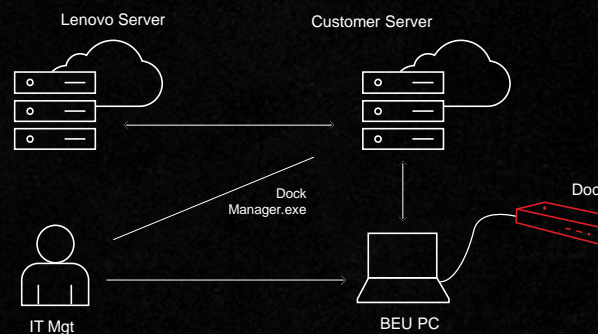

- Overrides dock MAC address when connected to a ThinkPad laptop
- Helps IT Manager identify authorized systems for corporate security management

Wake-on-LAN (WOL)

- Wakes up or boots your laptop from sleep, hibernation, or power-off mode.
- Remotely triggers laptop to boot and perform scheduled maintenance tasks, without need for the IT Manager to physically visit each laptop.

*PXE boot, MAC Address Pass-through, WOL supported on selected ThinkPad. Refer to www.lenovo.com/accessoriesguide.
*You can enable the PXE function, the MAC address Pass Through function, and the Wake on LAN function through configuring the BIOS on your computer. For more information about configuring the BIOS, refer to the user guide that comes with your computer.

05

IT Tool: Lenovo Dock Manager FW Update Tool

Today's Industry Experience

Manual Operations

- Access Lenovo Support page for FW updates
- Manually updates FW updates onto local server
- FW deployed via SSCM or LANDesk to BEU PC
- Dock updates when BEU PC is connected

Lenovo Experience with Dock Manager*

**No More Manual Checking.
No More Manual Triggers!**

Dock Manager Operations

- Automatically runs Lenovo Dock Manager on laptops
- Detects, downloads and updates FW files if there is new FW package
- No interruptions to end users
- Seamlessly configure dock manager with local repository details