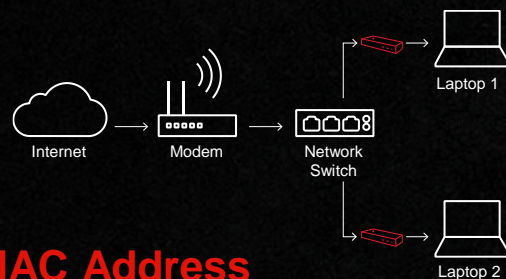

25%

Post-consumer Recycled Content

ThinkPad

04

MANAGEABILITY

PXE Boot

- Preboot execution environment
- Makes the computer more manageable by enabling the computer to start from a server

MAC Address Pass-through

- Overrides dock MAC address when connected to a ThinkPad laptop
- Helps IT Manager identify authorized systems for corporate security management

Wake-on-LAN (WOL)

- Wakes up or boots your laptop from sleep, hibernation, or power-off mode.
- Remotely triggers laptop to boot and perform scheduled maintenance tasks, without need for the IT Manager to physically visit each laptop.