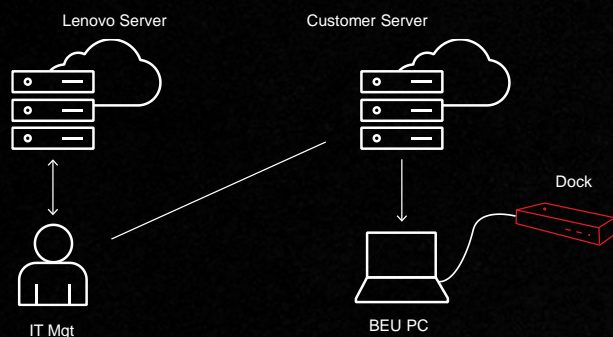

25%

Post-consumer Recycled Content

ThinkPad

04

MANAGEABILITY

PXE Boot

- Preboot execution environment
- Makes the computer more manageable by enabling the computer to start from a server

MAC Address Pass-through

- Overrides dock MAC address when connected to a ThinkPad laptop
- Helps IT Manager identify authorized systems for corporate security management

Wake-on-LAN (WOL)

- Wakes up or boots your laptop from sleep, hibernation, or power-off mode.
- Remotely triggers laptop to boot and perform scheduled maintenance tasks, without need for the IT Manager to physically visit each laptop.

*PXE boot, MAC Address Pass-through, WOL supported on selected ThinkPad. Refer to www.lenovo.com/accessoriesguide.
*You can enable the PXE function, the MAC address Pass Through function, and the Wake on LAN function through configuring the BIOS on your computer. For more information about configuring the BIOS, refer to the user guide that comes with your computer.

05

IT Tool: Lenovo Dock Manager FW Update Tool

Today's Industry Experience

Manual Operations

- Access Lenovo Support page for FW updates
- Manually updates FW updates onto local server
- FW deployed via SSCM or LANDesk to BEU PC
- Dock updates when BEU PC is connected