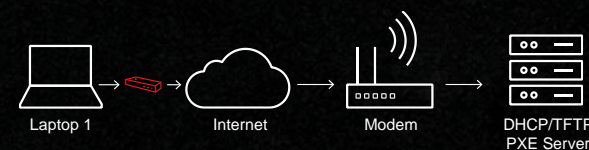

25%

Post-consumer Recycled Content

ThinkPad

04

MANAGEABILITY

PXE Boot

- Preboot execution environment
- Makes the computer more manageable by enabling the computer to start from a server

MAC Address Pass-through

- Overrides dock MAC address when connected to a ThinkPad laptop
- Helps IT Manager identify authorized systems for corporate security management

Wake-on-LAN (WOL)

- Wakes up or boots your laptop from sleep, hibernation, or power-off mode.
- Remotely triggers laptop to boot and perform scheduled maintenance tasks, without need for the IT Manager to physically visit each laptop.