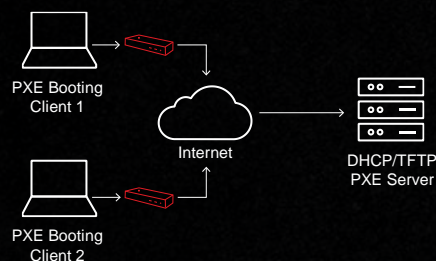

25%

Post-consumer Recycled Content

ThinkPad

04

MANAGEABILITY

PXE Boot

- Preboot execution environment
- Makes the computer more manageable by enabling the computer to start from a server

MAC Address Pass-through

- Overrides dock MAC address when connected to a ThinkPad laptop
- Helps IT Manager identify authorized systems for corporate security management

Wake-on-LAN (WOL)

- Wakes up or boots your laptop from sleep, hibernation, or power-off mode.
- Remotely triggers laptop to boot and perform scheduled maintenance tasks, without need for the IT Manager to physically visit each laptop.

*PXE boot, MAC Address Pass-through, WOL supported on selected ThinkPad. Refer to www.lenovo.com/accessoriesguide.
*You can enable the PXE function, the MAC address Pass Through function, and the Wake on LAN function through configuring the BIOS on your computer. For more information about configuring the BIOS, refer to the user guide that comes with your computer.