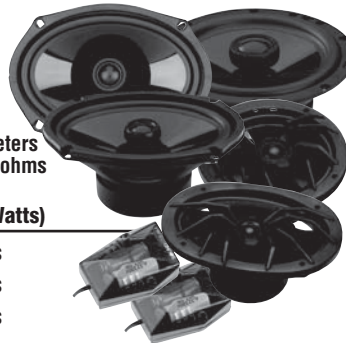

Tarantula Full Range Speakers

- Black Zirconium Coated Cones • 1" Swivel Silk Dome Tweeters
- Progressively Slanted Surrounds • Ferro Fluid Cooling • 3 ohms Impedance • 2-Way Crossovers Included with all Models

Model	Size & Configuration	RMS Power (Watts)
SST6.9	6 x 9" 2-Way	150 Watts
SST6.5	6.5" 2-Way	120 Watts
SST5.7	5 x 7" 2-Way	130 Watts
SST5.25	5.25" 2-Way	100 Watts
SST4.6	4 x 6" 2-Way	100 Watts
SST4.0	4" 2-Way	85 Watts

Rubicon Full Range Speakers

- Nomex Composite Cone • 1" Teteron/Silk Dome Tweeter
- 1" Kapton Voice Coil • Butyl Rubber Surround • Nomex Spider Suspension • Quick Disconnect Terminals

Model	Size & Configuration	RMS Power (Watts)
RUB.692	6 x 9" 2-Way	130 Watts
RUB.652	6.5" 2-Way	90 Watts
RUB.572	5 x 7" 2-Way	110 Watts
RUB.502	5.25" 2-Way	75 Watts
RUB.402	4" 2-Way	65 Watts

Arachnid Full Range Speakers

- Polypropylene Injection Cone • NBR Rubber Surround
- 1" Voice Coil on Aluminum Former • 1" Mylar Tweeter
- 4 ohm • Quick Disconnect Terminals • Grilles Included

Model	Size & Configuration	RMS Power (Watts)
SF-573T	5 x 7" 3-Way	60 Watts
SF-502T	5.25" 2-Way	50 Watts
SF-402T	4" 2-Way	40 Watts
SF-652T	6.5" 2-Way	60 Watts
SF-693T	6 x 9" 3-Way	100 Watts

Authorized Dealers Only
– Call your Sales-Rep for Details –
– Territory Restrictions –