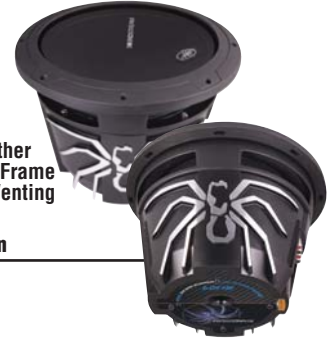

LESCO

D I S T R I B U T I N G

SOUNDSTREAM

Reference R1 Subwoofers

- Oversized Concave IMPP Primary Cone • Clandestine Inverted Roll Polyether Foam Surround • Non-Transfer Cellulose Pulp Sub-Cone • Cast Aluminum Frame
- Extreme Temperature DVC Voice Coil • Sub-Cone Assembly and T-Yoke Venting
- 12ga Compression Wire Terminals

Model	Size	RMS	Voice Coil Configuration
R1.122	12"	850 Watts	2.5" DVC 2Ω
R1.124	12"	850 Watts	2.5" DVC 4Ω

Reference R3 Subwoofers

- Woven Fiberglass Composite Cone • Extended Excursion Polyurethane Surround • 100% OFC 4-Layer Voice Coil • 2.0" Voice Coil Configuration
- Back Plate and T-Yoke Venting

Model	Size	RMS	Voice Coil Configuration
R3.8	8"	500 Watts	2.0" DVC 2Ω
R3.10	10"	700 Watts	2.5" DVC 2Ω
R3.12	12"	800 Watts	2.5" DVC 2Ω
R3.15	15"	900 Watts	2.5" DVC 2Ω

Reference

Model	Size	RMS	Voice Coil Configuration
RF-8W	8"	180 Watts	2.0" DVC 4Ω

Tarantula Subwoofers

- Non Pressed Paper Pulp Cone • Polyether Foam Surround • Aluminum Heat-sink Dust-cap • 2.5" 4300 Voice Coil on Aluminum Former • Die-Cast Aluminum Frame w/Textured Finish • Vented T-Yoke Back-plate • Dual Poly Cotton Suspension Spiders • Nickel Plated 8 gauge Compression Wire Terminals • 170oz. Strontium Ferrite Magnet

Model	Size	RMS Power	Impedance
T7.102	10"	700 Watts	Dual 2 ohms
T7.104	10"	700 Watts	Dual 4 ohms
T7.122	12"	800 Watts	Dual 2 ohms
T7.124	12"	800 Watts	Dual 4 ohms
T7.152	15"	900 Watts	Dual 2 ohms
T7.154	15"	900 Watts	Dual 4 ohms

Authorized Dealers Only
– Call your Sales-Rep for Details –
– Territory Restrictions –