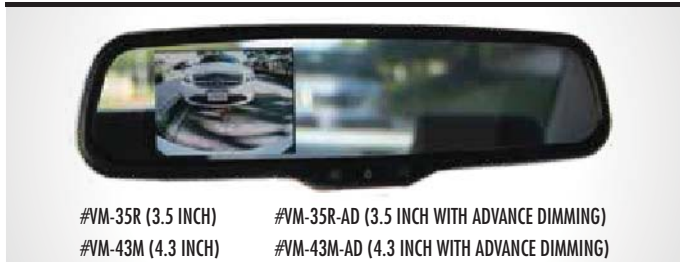

REARVIEW MIRROR MONITORS

REAR CAMERA DISPLAY WITH 3.5" OR 4.3"

- #VM-35R (3.5 INCH)   #VM-35R-AD (3.5 INCH WITH ADVANCE DIMMING)
- #VM-43M (4.3 INCH)   #VM-43M-AD (4.3 INCH WITH ADVANCE DIMMING)

- Screen Size: 3.5 inch or 4.3 inch, Ratio: 4:3, Video Inputs: 2
- Dimensions: 100(Height)/270(Width)/36(Depth) mm
- Cable Length: 5M (16ft) RCA