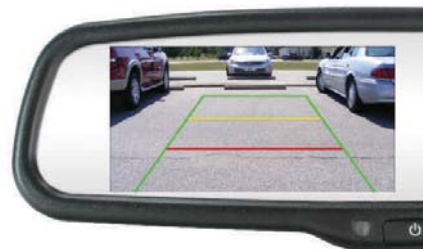

*Parking gridlines can be deactivated during product installation

REARVIEW MIRROR

- 4.3" Seamless TFT LCD Mirror Monitor
- Meets OEM Standards
- Anti-Glare Coating
- LCD Automatically dims at night
- 2 Video Inputs
- High Resolution Display
- Reverse Trigger Over-ride

Available Packaged as Listed

250-8308FD-LCH	FORD F150 Latch CMOS Camera & Seamless 4.3" TFT/LCD Standard Mirror
250-8308GM-LCH	4.3" Anti-Glare Mirror/Monitor with CMOS Tailgate Handle Camera (2007-2013 Chevrolet/GMC Silverado/Sierra)
250-8308RM-LCH	DODGE RAM Latch CMOS Camera & Seamless 4.3" TFT/LCD Standard Mirror
250-8308TN-LCH	TUNDRA Latch CMOS Camera & Seamless 4.3" TFT/LCD Standard Mirror
250-8308	Shrouded CMOS Camera w/Seamless 4.3" TFT Rearview Mirror
250-8308FD-EMB	FORD Factory Emblem CMOS Camera & Seamless 4.3" TFT Standard Mirror
250-8309	CMOS (250-8082) Camera w/Seamless 4.3" TFT Rearview Mirror
250-8309B	CMOS (250-8083) Bullet Camera w/Seamless 4.3" TFT Rearview Mirror
250-8309-IR	CCD Infrared Camera (250-8110) w/Seamless 4.3" TFT Rearview Mirror
250-8309-LPB	CMOS License Plate Camera (250-8092) w/Seamless 4.3" TFT Rearview Mirror
250-8309-W	CMOS (250-8147) Camera w/Seamless 4.3" TFT Rearview Mirror

– Call for Additional Applications –