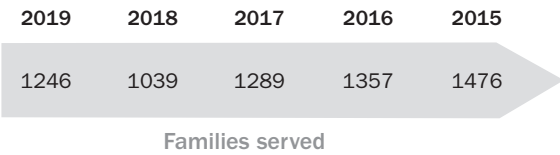

YOU ARE PART OF OUR TEAM!

Thank you.
LeeAnn

Service

The Patrician Society marked its 38th year of continuous operation providing assistance to verifiably needy families and individuals in Montgomery County. Our client base includes elderly people on fixed incomes, homeless persons, parents with children and receiving diminishing public assistance benefits, residents of boarding homes, recently unemployed and underemployed family breadwinners, and others who experienced a demonstrable financial need. In this past calendar year, the Patrician Society worked with 1,246 families (unduplicated) comprised of nearly 4,000 individuals.