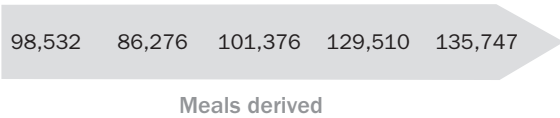

YOU ARE PART OF OUR TEAM!

Thank you.
LeeAnn

Service

The Patrician Society marked its 38th year of continuous operation providing assistance to verifiably needy families and individuals in Montgomery County. Our client base includes elderly people on fixed incomes, homeless persons, parents with children and receiving diminishing public assistance benefits, residents of boarding homes, recently unemployed and underemployed family breadwinners, and others who experienced a demonstrable financial need. In this past calendar year, the Patrician Society worked with 1,246 families (unduplicated) comprised of nearly 4,000 individuals.