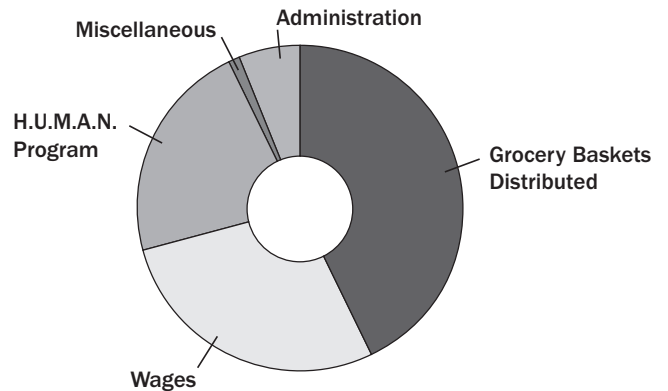

2019 Patrician Society Expenditures