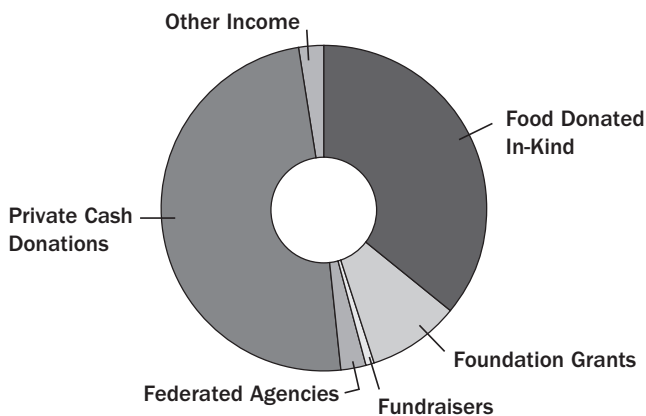

2019 Patrician Society Income