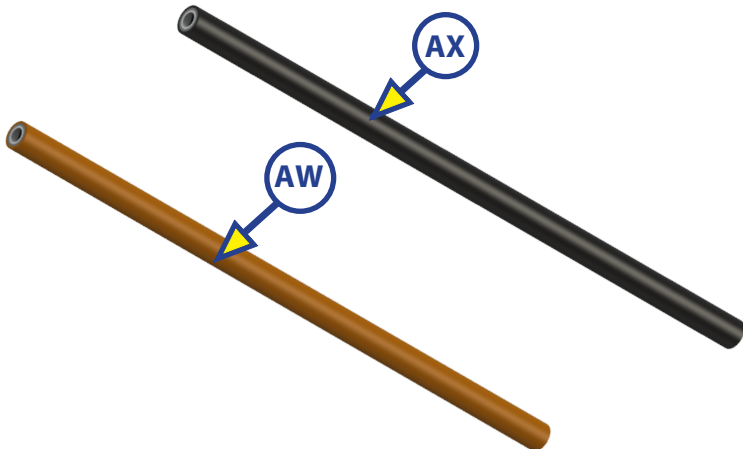

LEVEL UP COMPONENTS

LEVELING AND STABILIZATION

Callout	Part #	Description
AT	138420	Manifold
AU	138421	Restricted Manifold
AV	166078	8 Port Header Block
AW	248654	Orange Hose
AX	248653	Black Hose
AY	194712	4 Position Eirc Block w/ Mounting Holes and Pass Through