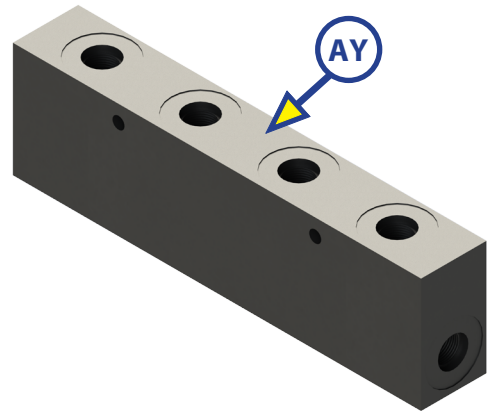

LEVEL UP COMPONENTS

LEVELING AND STABILIZATION

Callout	Part #	Description
AT	138420	Manifold
AU	138421	Restricted Manifold
AV	166078	8 Port Header Block
AW	248654	Orange Hose
AX	248653	Black Hose
AY	194712	4 Position Eirc Block w/ Mounting Holes and Pass Through