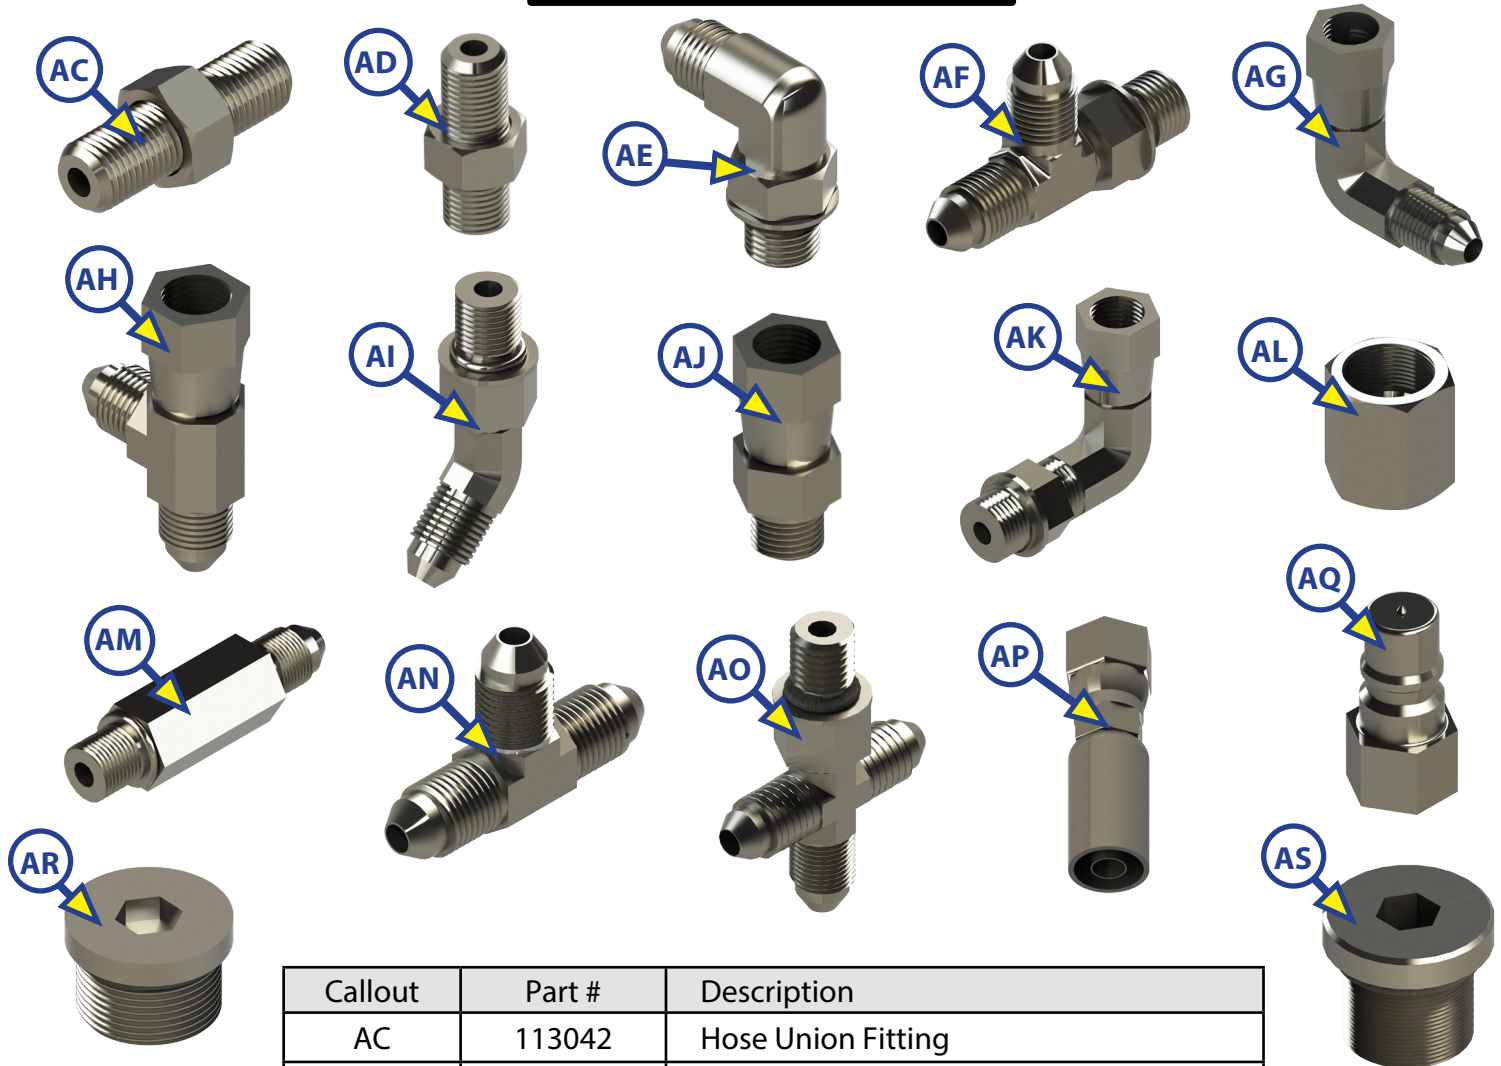

## LEVELING AND STABILIZATION

Callout	Part #	Description
J	<a href="#">234802</a>	Touchpad
K	<a href="#">241316</a>	Touchpad Harness
L	<a href="#">237855</a>	Deutsch 2 Wire Pigtail Harness
M	<a href="#">241129</a>	Controller
N	135461	80 AMP 12V Breaker
O	<a href="#">241318</a>	Controller Harness
P	<a href="#">232201</a>	Rear Sensor
Q	231775	Rear Sensor Mounting Plate
R	<a href="#">241314</a>	Rear Sensor Harness

# LEVEL UP COMPONENTS

## LEVELING AND STABILIZATION

Callout	Part #	Description
S	257125	Right 14k lb. Rated Landing Gear, Aluminum
T	257126	Left 14k lb. Rated Landing Gear, Aluminum
U	195860	8k lb. Rated Leveling Jack, Aluminum
V	113309	Foot Pad
W	<a href="#">123932</a>	Foot Pad O-Ring
X	<a href="#">178208</a>	Foot Pad Washer
Y	<a href="#">118076</a>	Bolt; ½" - 20
Z	<a href="#">178210</a>	Nut; ½" - 20
AA	<a href="#">134989</a>	Mount Bracket
AB	218210	Mount Bracket

## LEVELING AND STABILIZATION

Callout	Part #	Description
AC	113042	Hose Union Fitting
AD	<a href="#">113131</a>	Straight Fitting
AE	<a href="#">113128</a>	JIC to O-Ring 90 Degree Elbow Fitting
AF	<a href="#">113130</a>	T-Fitting with O-Ring on Run
AG	113134	Swivel Elbow Fitting
AH	<a href="#">113135</a>	Swivel T-Fitting
AI	<a href="#">113129</a>	45 Degree Elbow Fitting
AJ	<a href="#">113133</a>	Swivel Straight Fitting
AK	<a href="#">141020</a>	Swivel Elbow Fitting
AL	216288	Steel Cap Fitting
AM	<a href="#">139417</a>	Long Straight Fitting
AN	138423	Union T-Fitting
AO	<a href="#">136225</a>	Cross Fitting
AP	<a href="#">138416</a>	Hose Coupling
AQ	<a href="#">140457</a>	Quick Disconnect
AR	<a href="#">141323</a>	Hex Plug
AS	<a href="#">140998</a>	Hollow Hex Plug