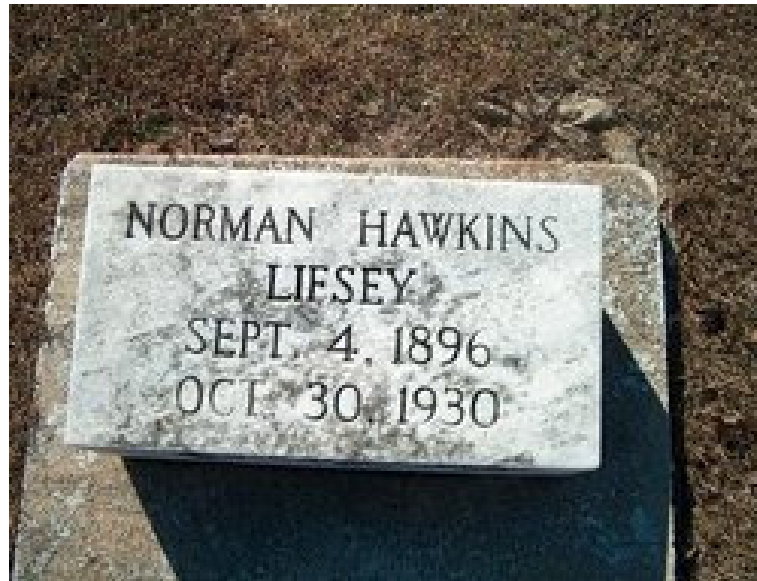

Norman Hawkins Lifsey

Sept 4, 1896

Oct 30, 1930

[Evergreen Cemetery](#)

Perry

Houston County

Georgia, USA