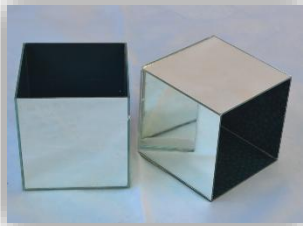

Mirror Box

Price: R15