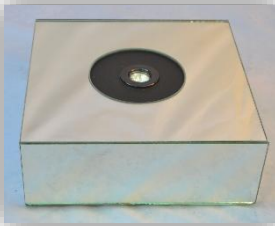

Mirror Light Box

Price: R50