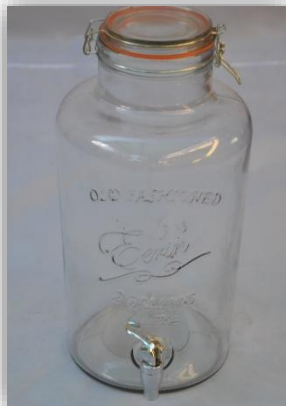

Fish Bowl

Price: R20, R15

Candy Jars

Price: R30

Cake Stands

Price: R15

Dispenser

Price: R50

Price: R5

Price: R5.50

Price: R15