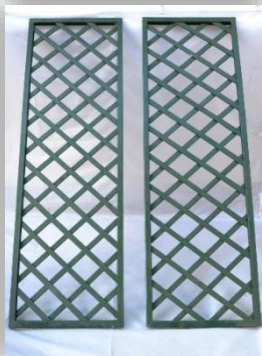

Moroccan Sheets

R30