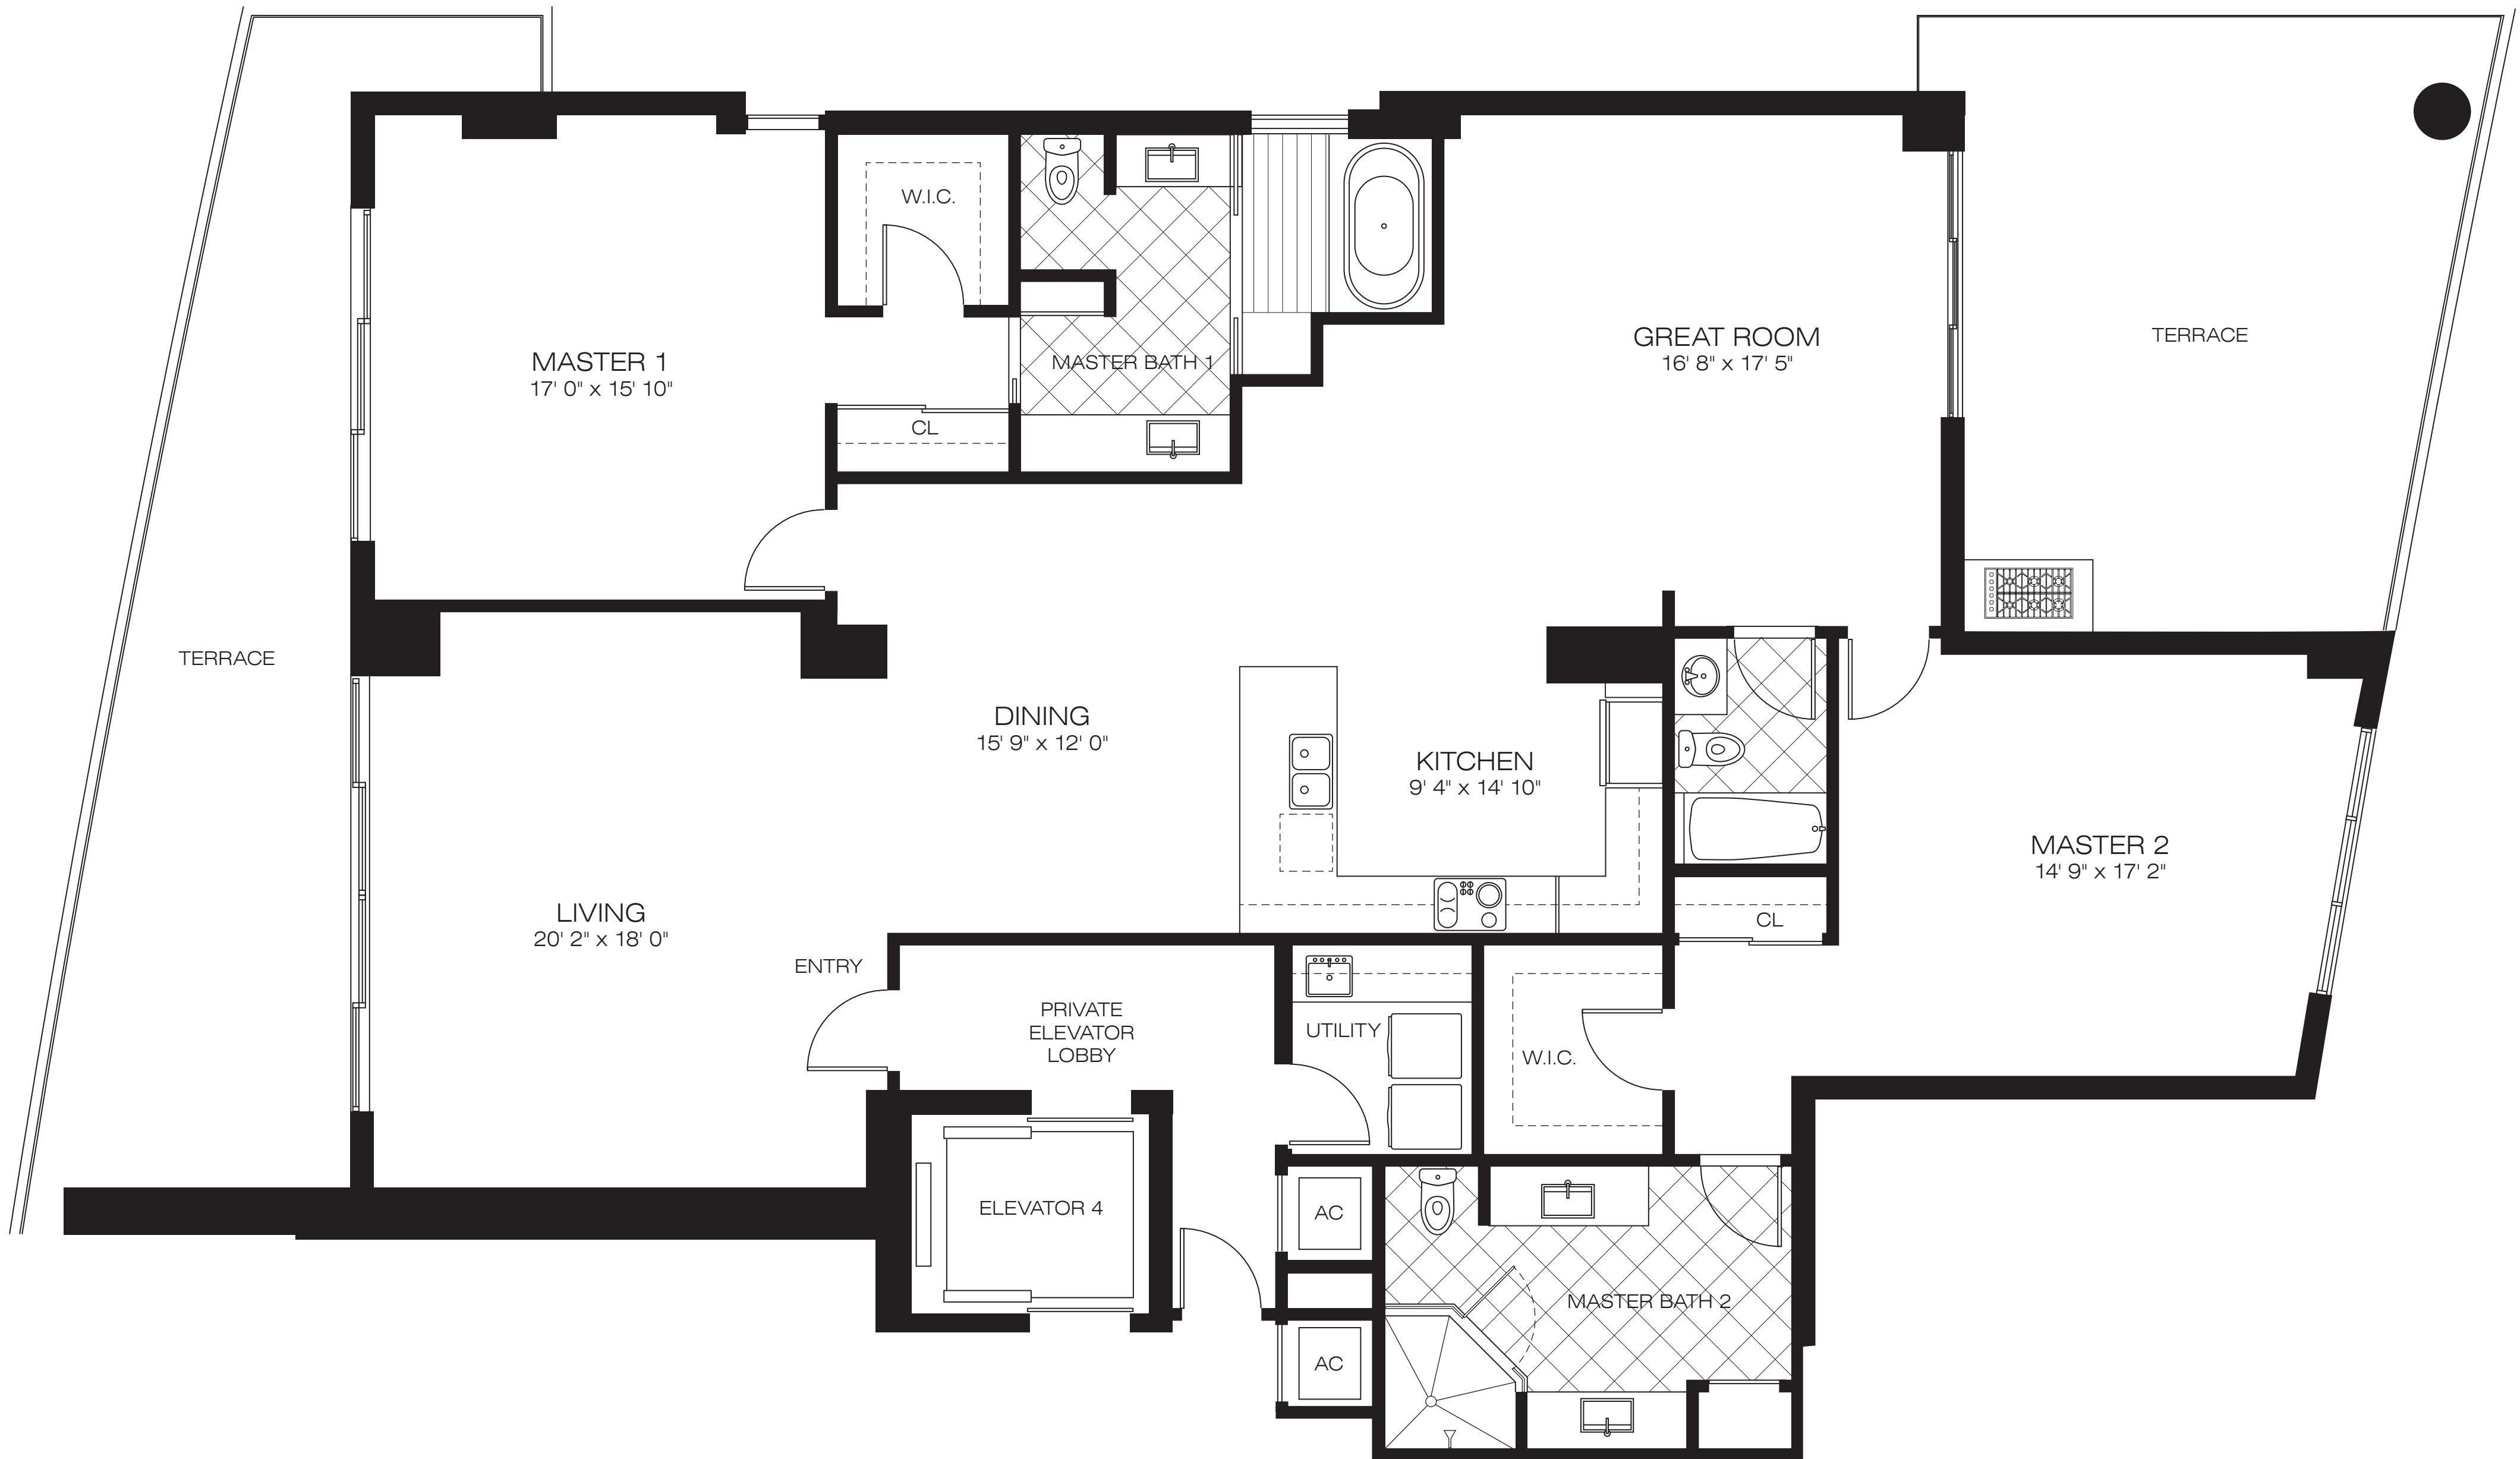

MASTER  
18' 1" x 14' 6"

BATH 3

ENTRY

PRIVATE  
ELEVATOR  
LOBBY

POWDER

KITCHEN  
14' 9" x 9' 7"

AC

CL

BATH 2

LIN

W.I.C.

W.I.C.

UTILITY

MASTER BATH

ELEVATOR 01

RESIDENCE 02

RESIDENCE 08

3 Bedrooms 3½ Baths  
 A.C. Living Space 2,233 SF  
 Terrace 907 SF  
 Total Living Space 3,140 SF

RESIDENCE 09

2 Bedrooms 2 Baths

A.C. Living Space 1,538 SF

Terrace 292 SF

Total Living Space 1,830 SF

RESIDENCE 10

2 Bedrooms	3 Baths
A.C. Living Space	2,523 SF
Terrace	733 SF
Total Living Space	3,250 SF