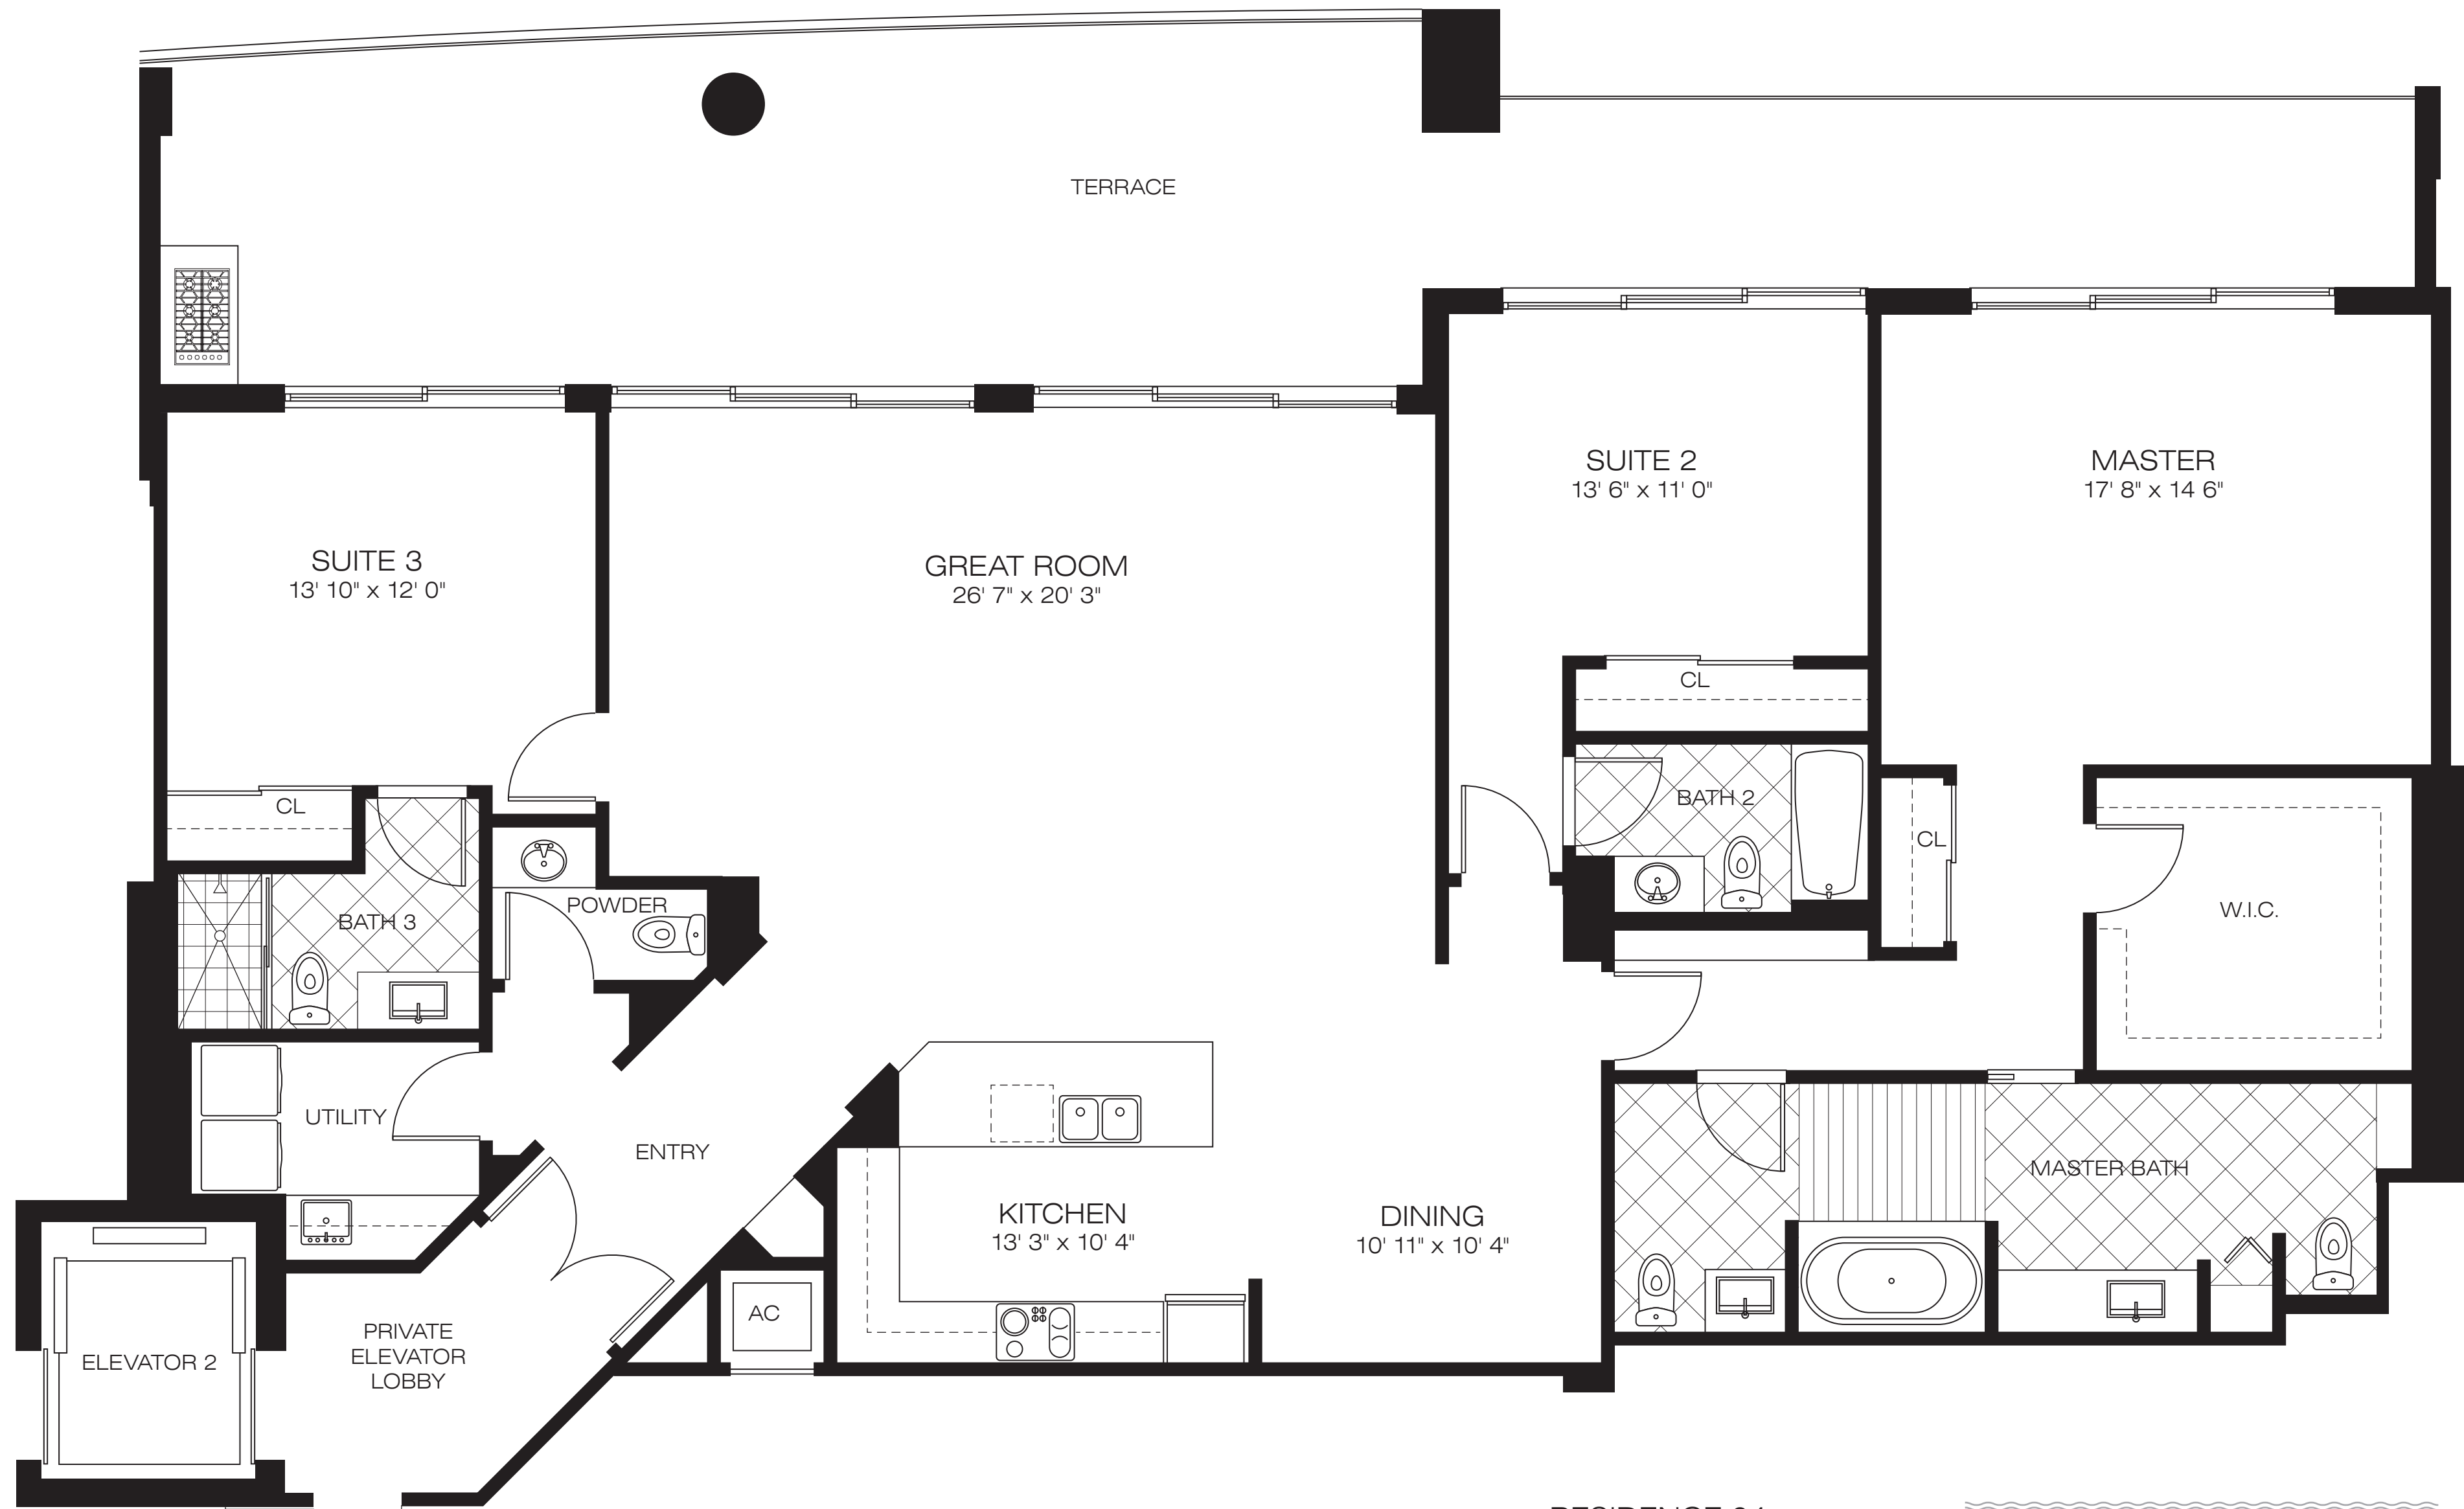

MASTER  
18' 1" x 14' 6"

BATH 3

ENTRY

PRIVATE  
ELEVATOR  
LOBBY

POWDER

KITCHEN  
14' 9" x 9' 7"

AC

CL

BATH 2

LIN

W.I.C.

W.I.C.

UTILITY

MASTER BATH

ELEVATOR 01

RESIDENCE 02

3 Bedrooms 3½ Baths

A.C. Living Space 2,224 SF

Terrace 907 SF

Total Living Space 3,131 SF

RESIDENCE 03  
 2 Bedrooms 2 Baths  
 A.C. Living Space 1,738 SF  
 Terrace 400 SF  
 Total Living Space 2,138 SF

RESIDENCE 04

3 Bedrooms 3½ Baths  
 A.C. Living Space 2,418 SF  
 Terrace 691 SF  
 Total Living Space 3,109 SF

RESIDENCE 05  
 2 Bedrooms 2½ Baths  
 A.C. Living Space 1,780 SF  
 Terrace 411 SF  
 Total Living Space 2,191 SF