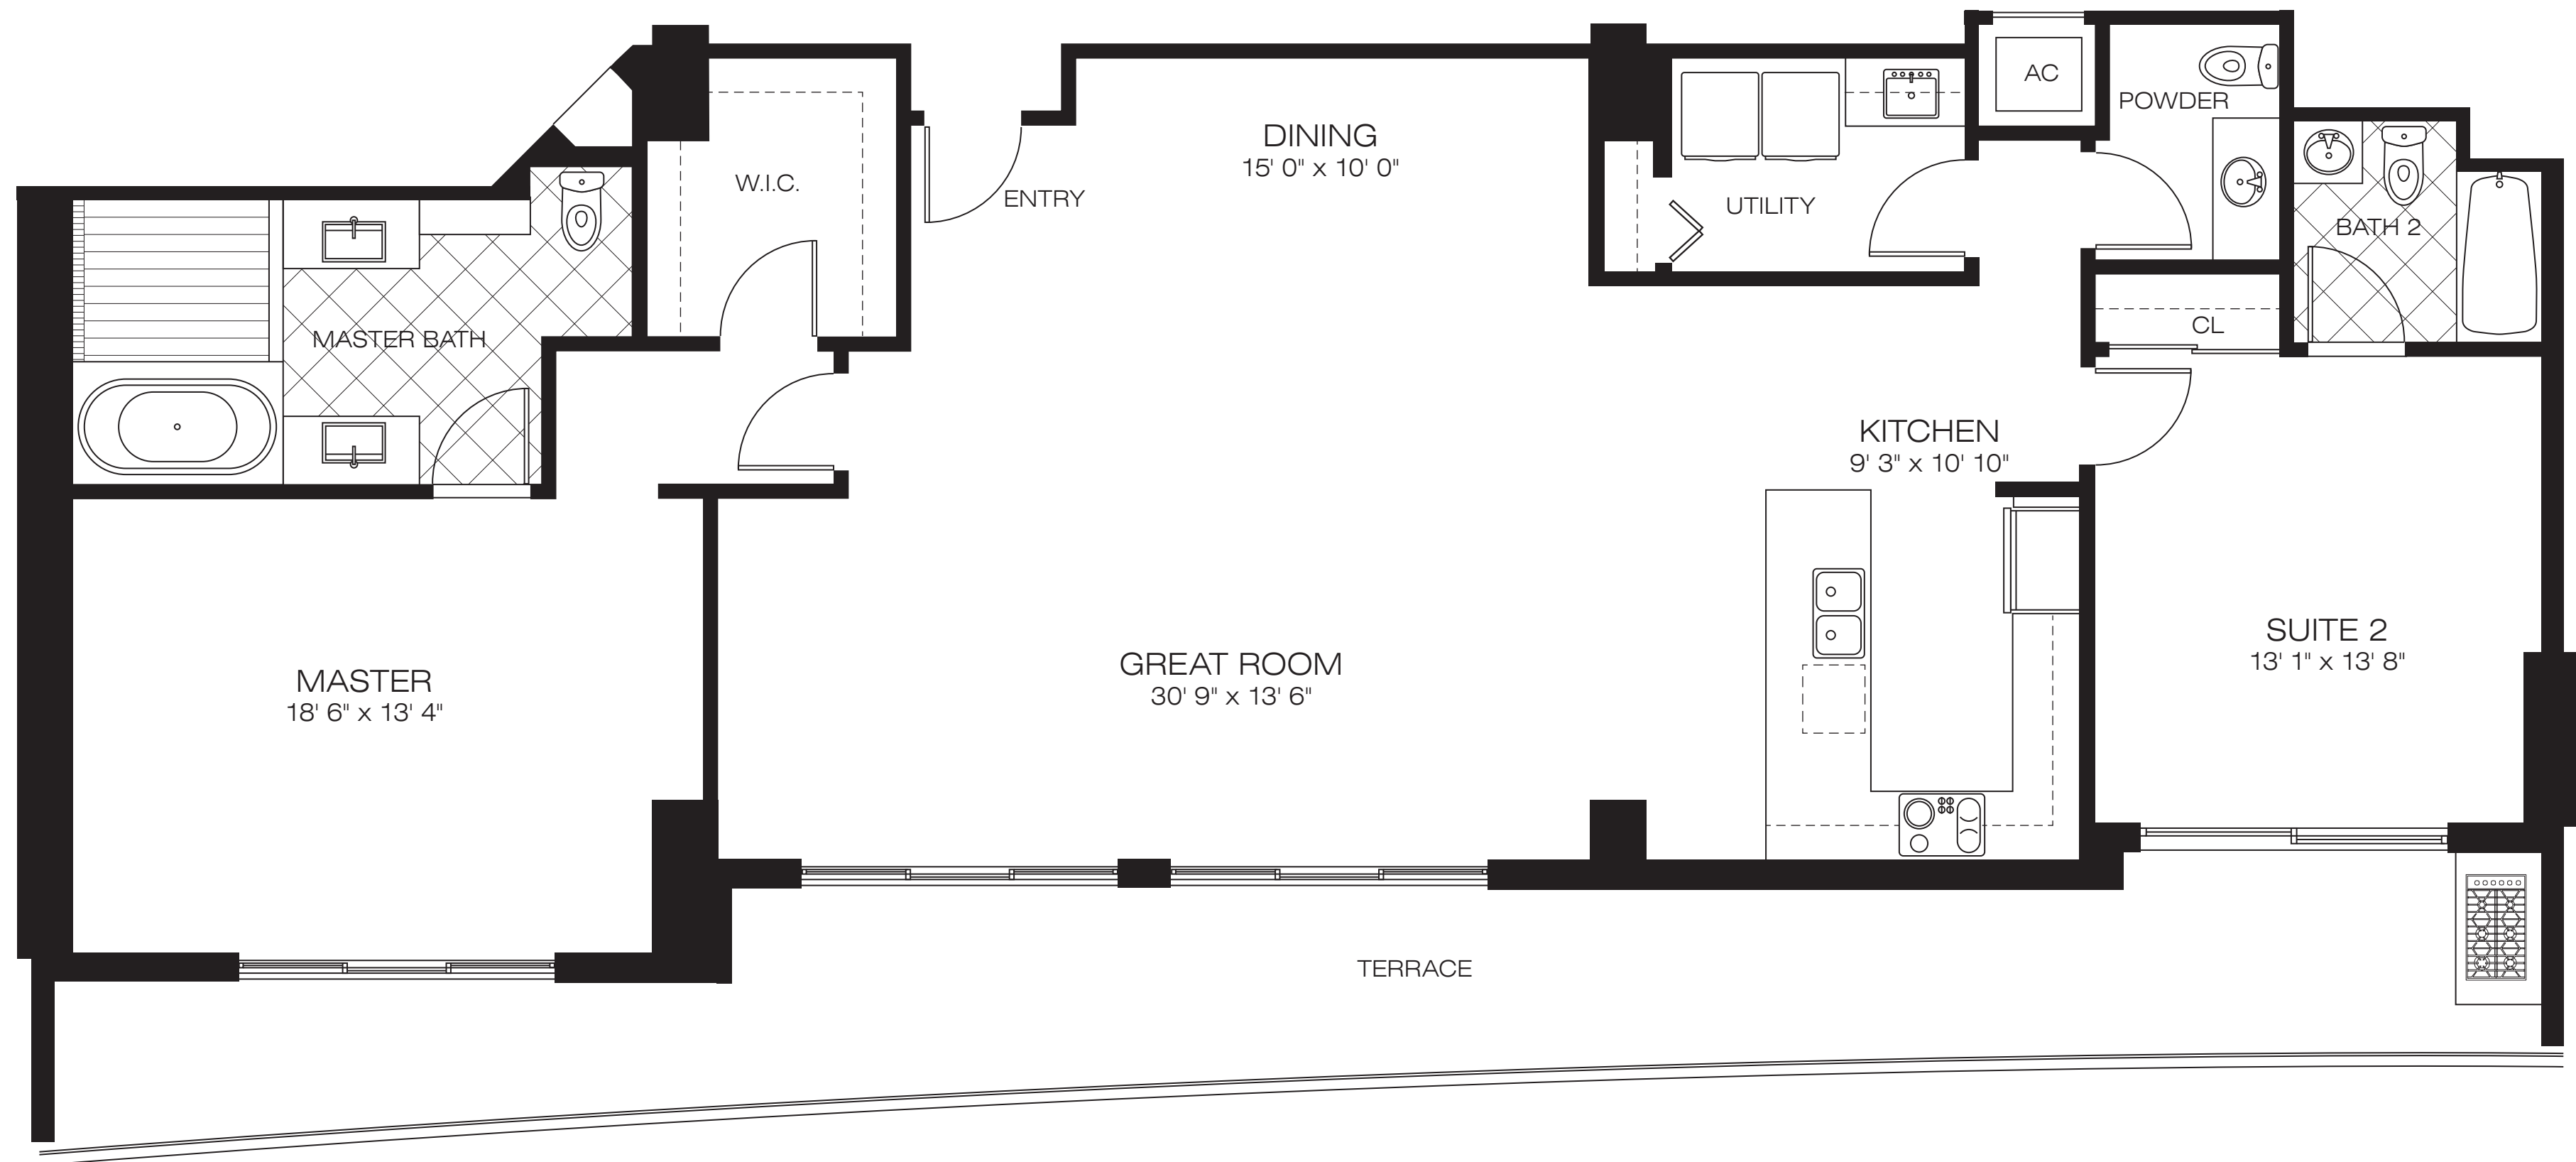

MASTER  
18' 1" x 14' 6"

BATH 3

ENTRY

PRIVATE  
ELEVATOR  
LOBBY

POWDER

KITCHEN  
14' 9" x 9' 7"

AC

CL

BATH 2

LIN

W.I.C.

W.I.C.

UTILITY

MASTER BATH

ELEVATOR 01

RESIDENCE 02

3 Bedrooms 3½ Baths  
 A.C. Living Space 2,418 SF  
 Terrace 691 SF  
 Total Living Space 3,109 SF

RESIDENCE 05  
 2 Bedrooms 2½ Baths  
 A.C. Living Space 1,780 SF  
 Terrace 411 SF  
 Total Living Space 2,191 SF

**RESIDENCE 06**  
 3 Bedrooms 3½ Baths  
 A.C. Living Space 2,418 SF  
 Terrace 691 SF  
 Total Living Space 3,109 SF

RESIDENCE 07  
 2 Bedrooms 2½ Baths  
 A.C. Living Space 1,780 SF  
 Terrace 411 SF  
 Total Living Space 2,191 SF