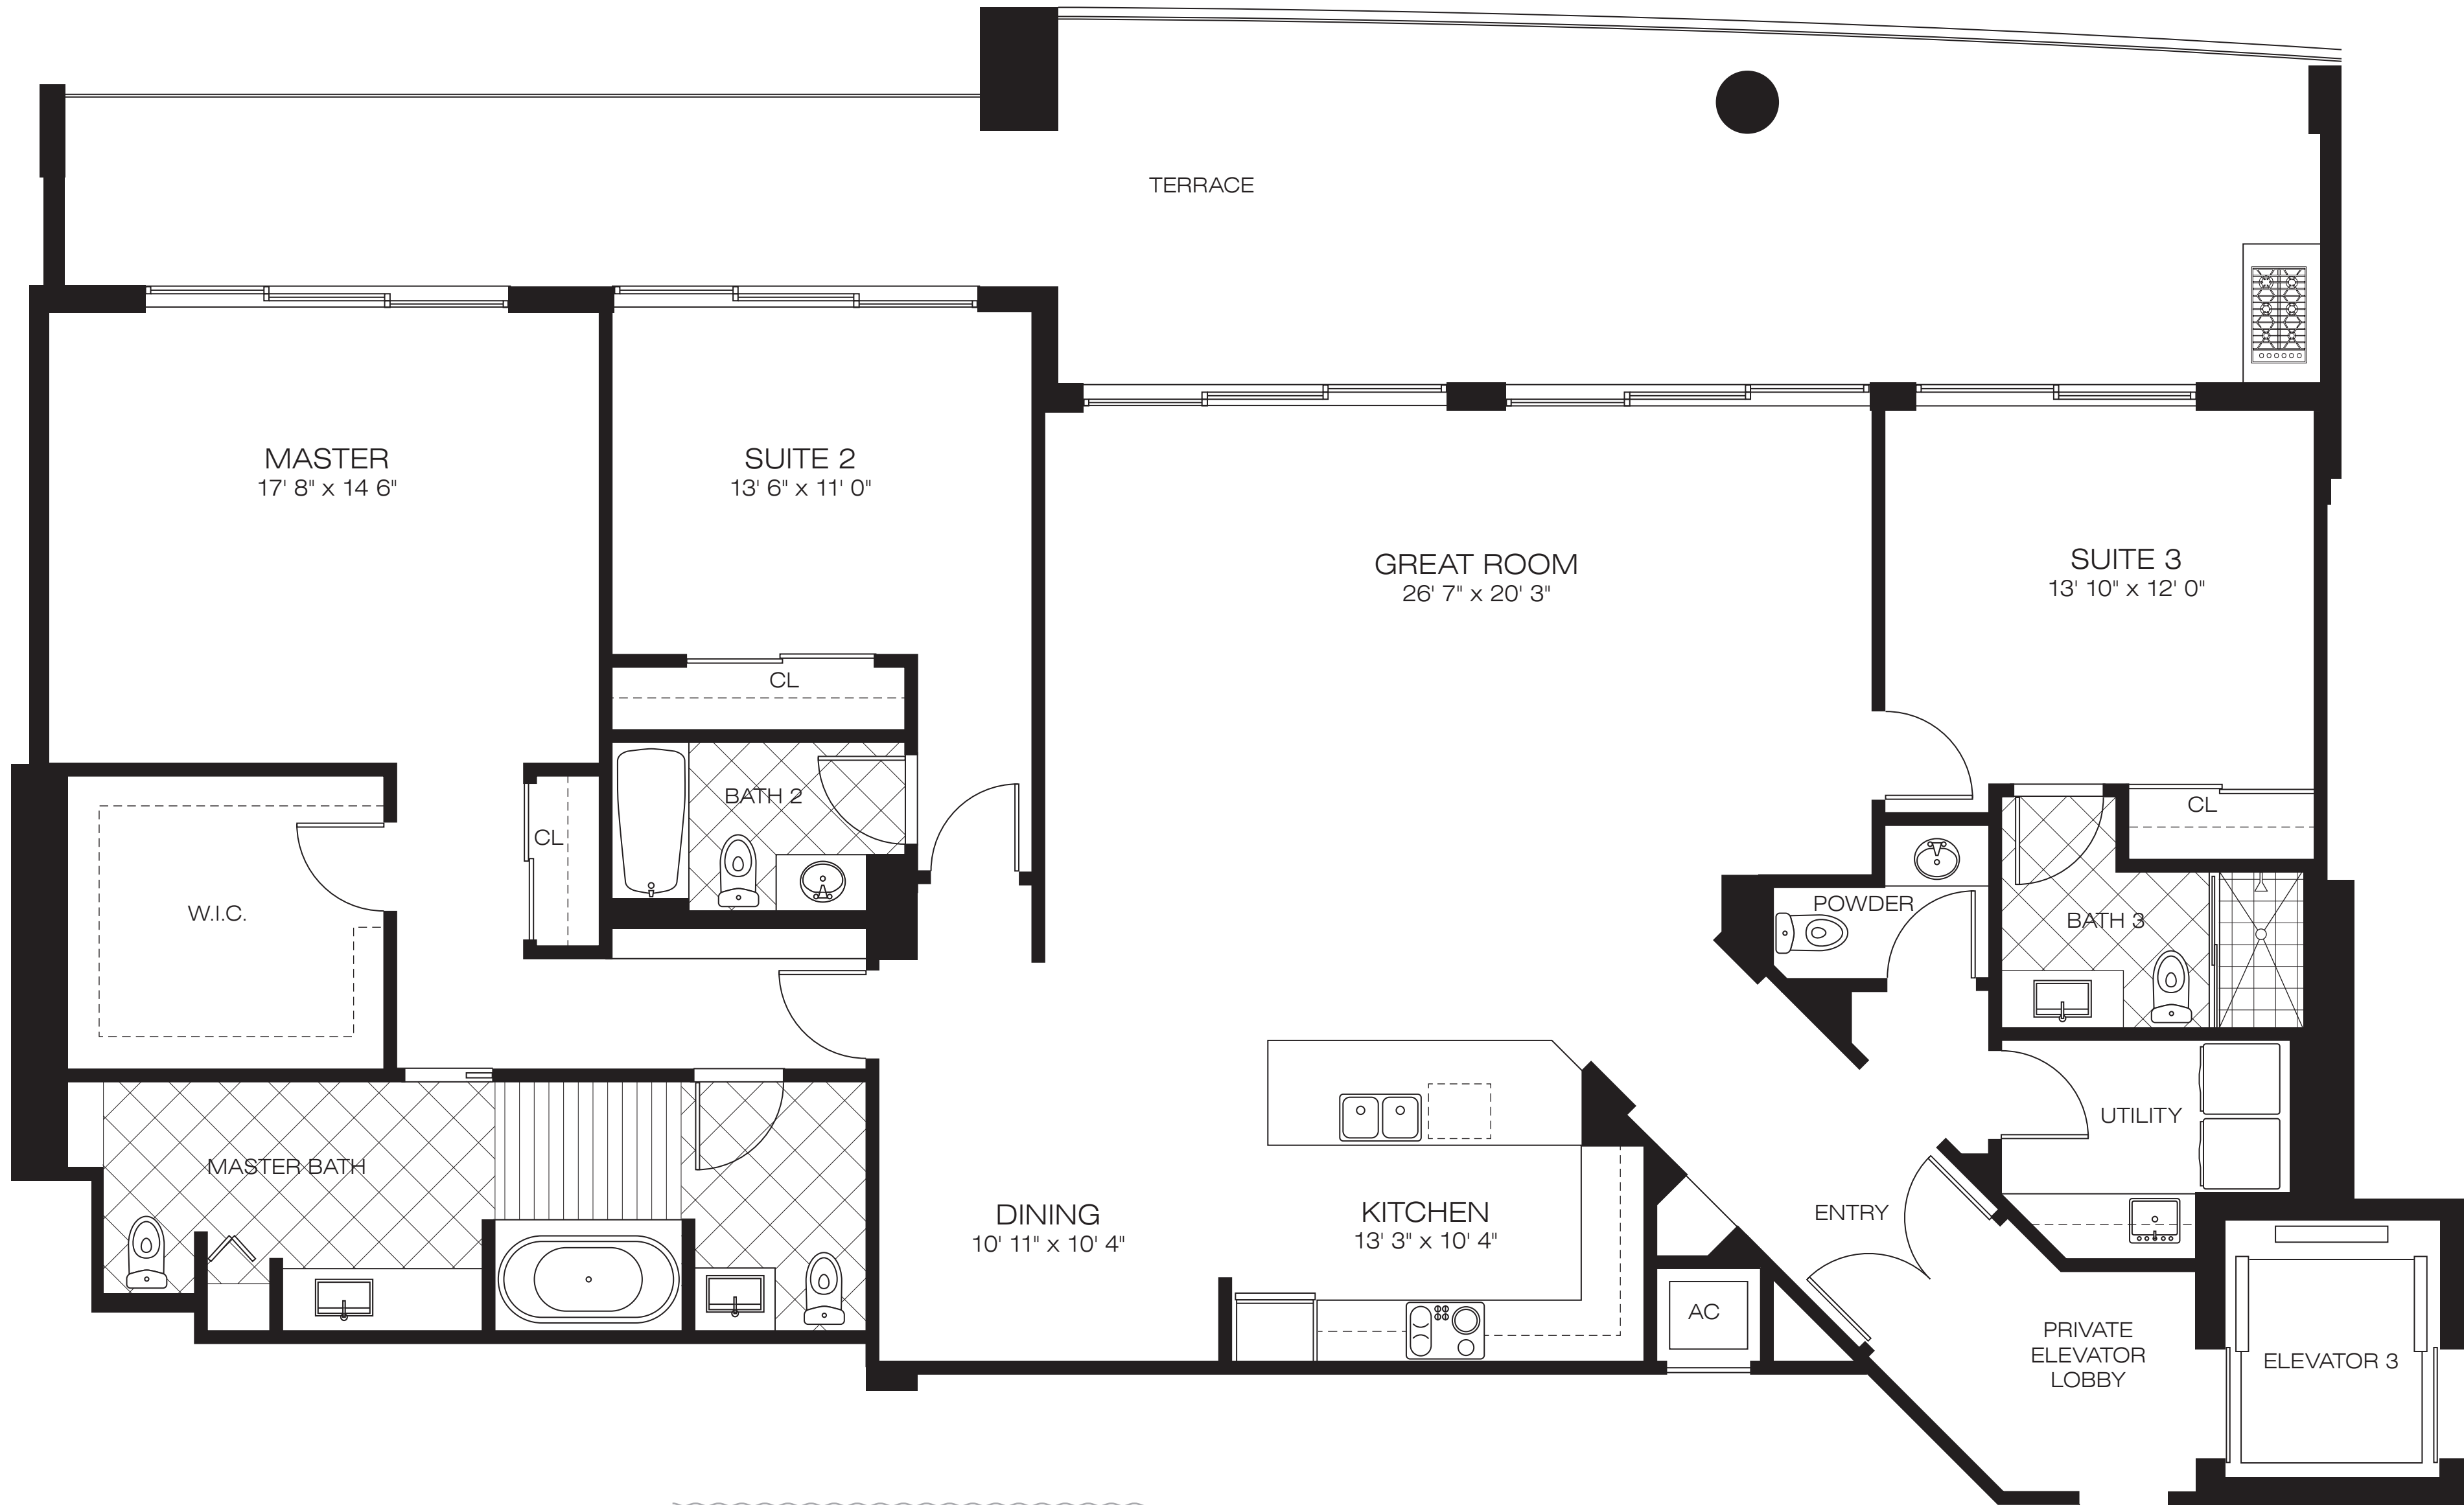

MASTER  
18' 1" x 14' 6"

BATH 3

ENTRY

PRIVATE  
ELEVATOR  
LOBBY

POWDER

KITCHEN  
14' 9" x 9' 7"

AC

CL

BATH 2

LIN

W.I.C.

W.I.C.

UTILITY

MASTER BATH

ELEVATOR 01

RESIDENCE 02

3 Bedrooms 3½ Baths

A.C. Living Space 2,224 SF

Terrace 907 SF

Total Living Space 3,131 SF

RESIDENCE 03  
 2 Bedrooms 2 Baths  
 A.C. Living Space 1,738 SF  
 Terrace 400 SF  
 Total Living Space 2,138 SF

RESIDENCE 04

3 Bedrooms 3½ Baths  
 A.C. Living Space 2,418 SF  
 Terrace 691 SF  
 Total Living Space 3,109 SF

RESIDENCE 05  
 2 Bedrooms 2½ Baths  
 A.C. Living Space 1,780 SF  
 Terrace 411 SF  
 Total Living Space 2,191 SF