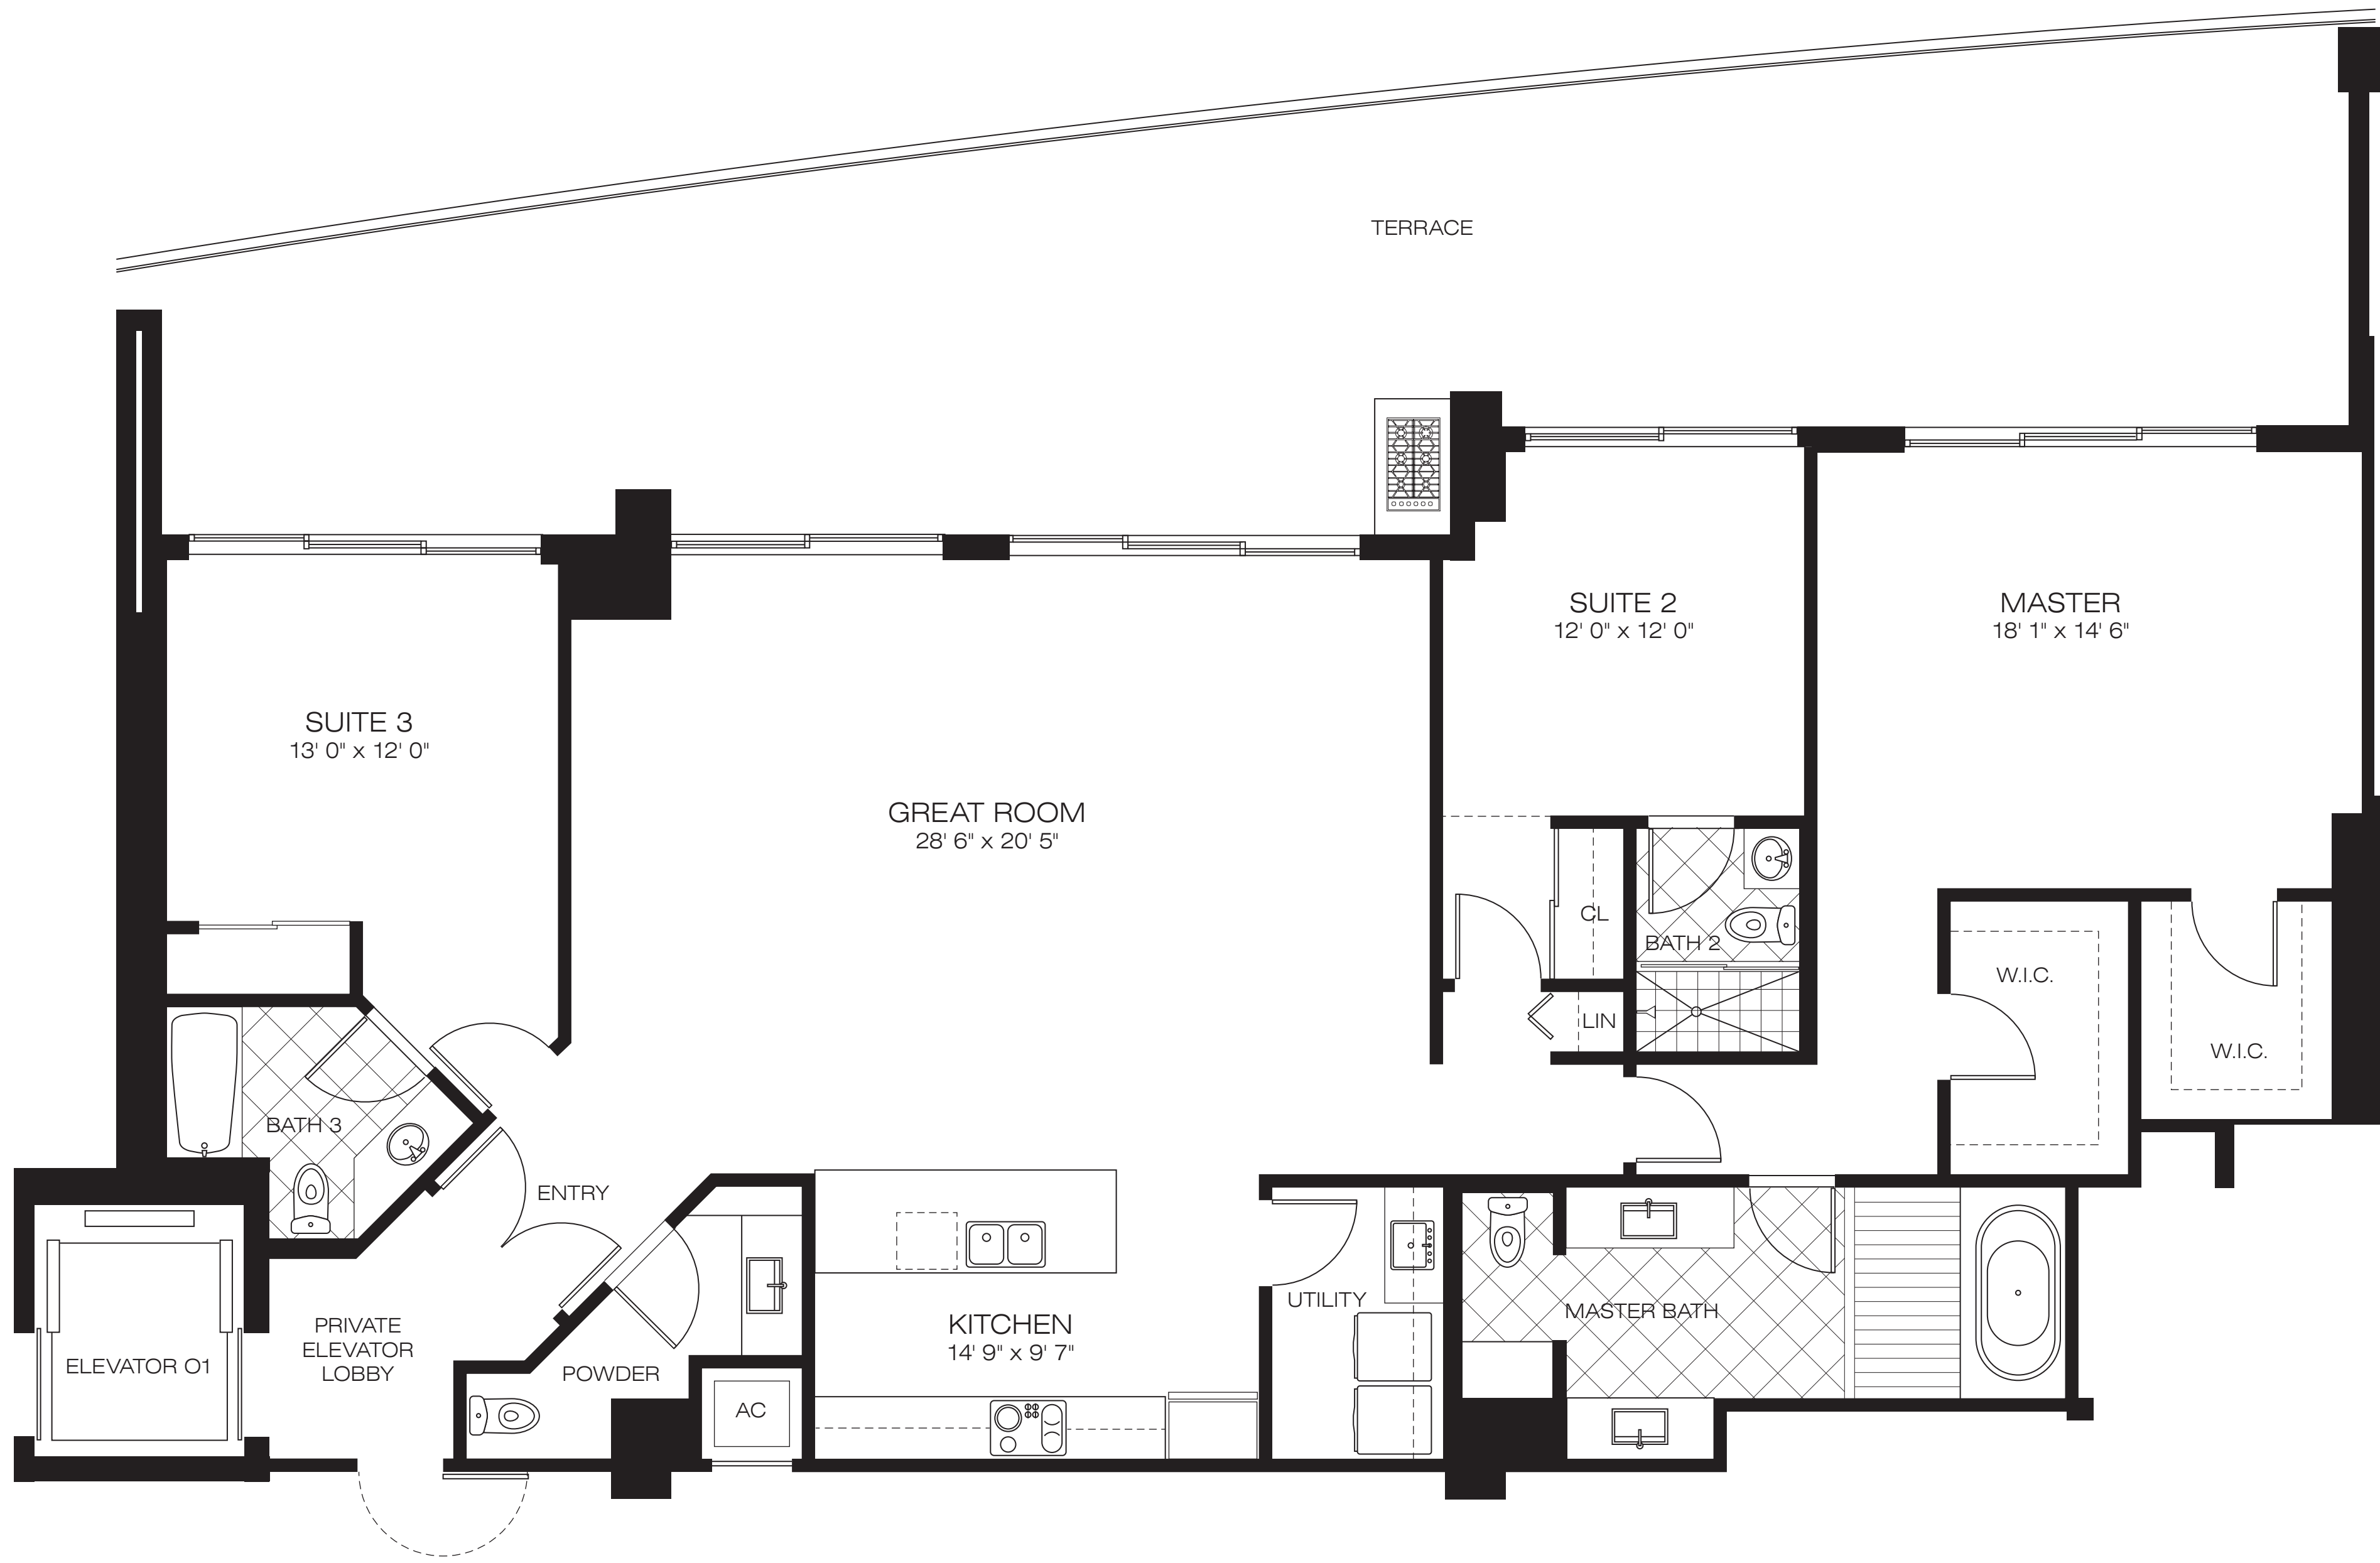

RESIDENCE 01

3 Bedrooms	3 Baths
A.C. Living Space	2,365 SF
Terrace	712 SF
<b>Total Living Space</b>	<b>3,077 SF</b>

RIVA

TERRACE

SUITE 3  
13' 0" x 12' 0"

GREAT ROOM  
28' 6" x 20' 5"

SUITE 2  
12' 0" x 12' 0"

MASTER  
18' 1" x 14' 6"

BATH 3

ENTRY

PRIVATE  
ELEVATOR  
LOBBY

POWDER

KITCHEN  
14' 9" x 9' 7"

AC

CL

BATH 2

LIN

W.I.C.

W.I.C.

UTILITY

MASTER BATH

ELEVATOR 01

RESIDENCE 02

3 Bedrooms 3½ Baths

A.C. Living Space 2,224 SF

Terrace 907 SF

Total Living Space 3,131 SF

RESIDENCE 03  
 2 Bedrooms 2 Baths  
 A.C. Living Space 1,738 SF  
 Terrace 400 SF  
 Total Living Space 2,138 SF

RESIDENCE 04