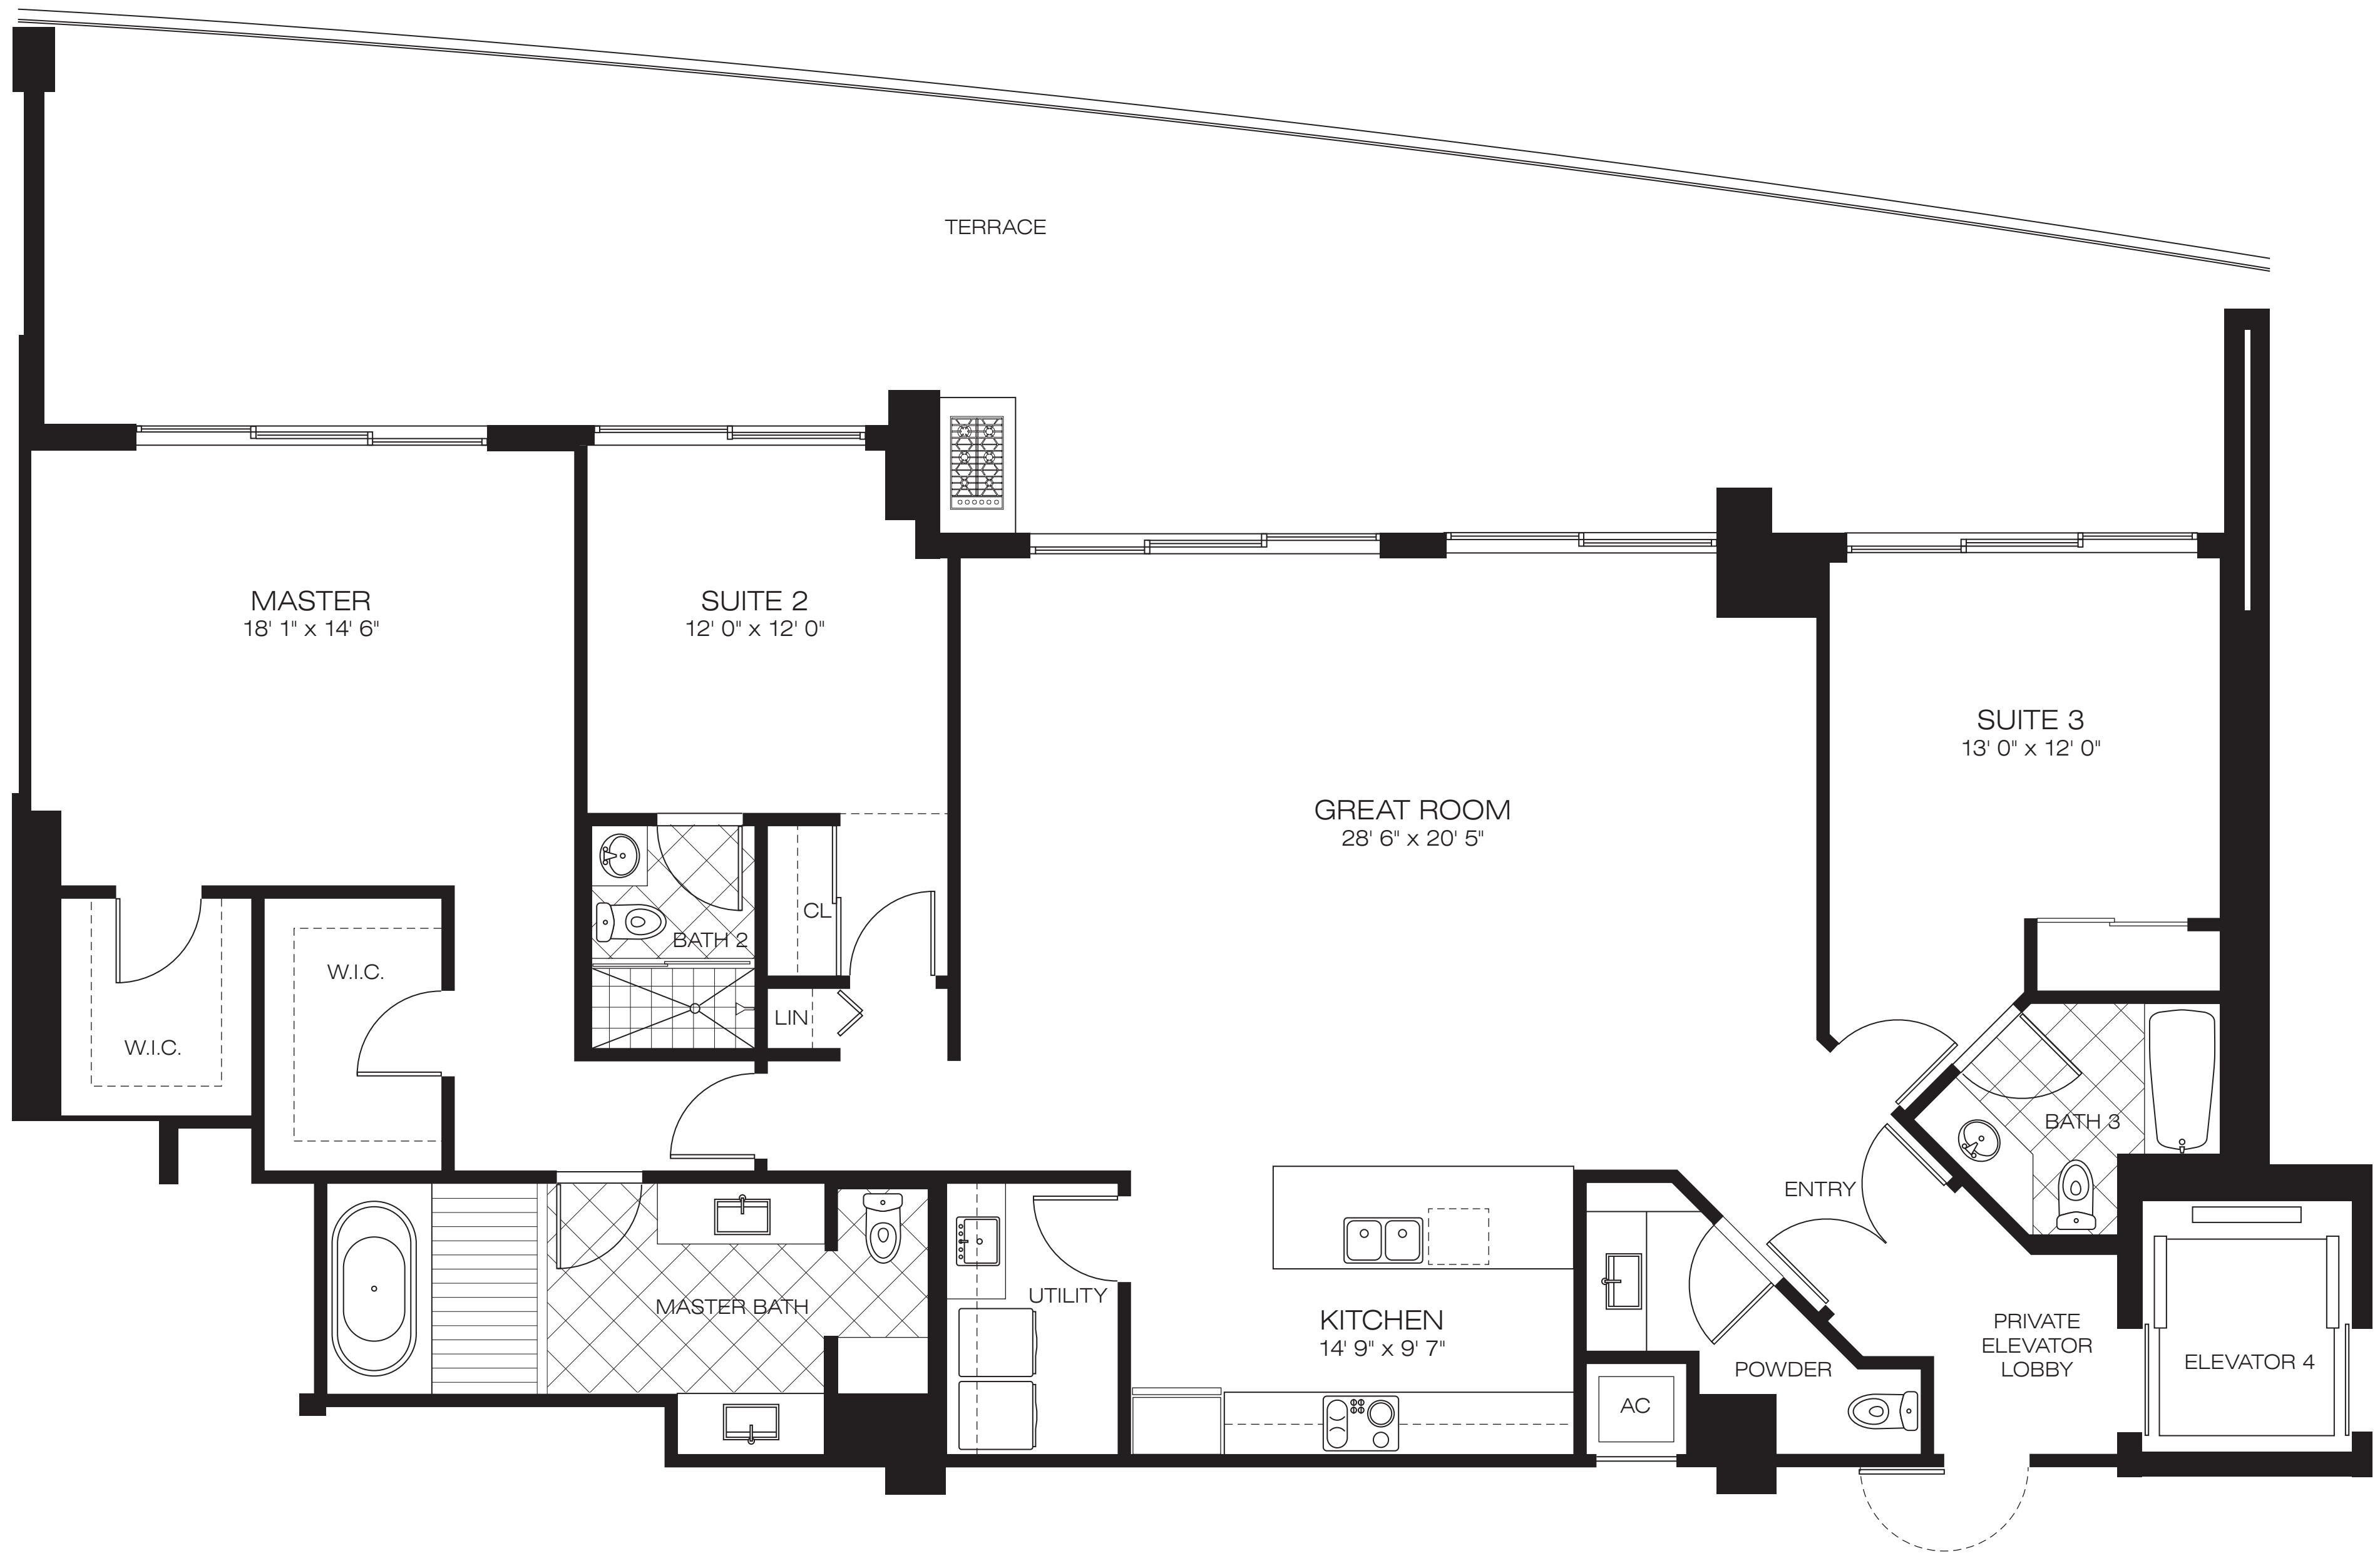

MASTER  
18' 1" x 14' 6"

BATH 3

ENTRY

PRIVATE  
ELEVATOR  
LOBBY

POWDER

KITCHEN  
14' 9" x 9' 7"

AC

CL

3 Bedrooms 3½ Baths  
 A.C. Living Space 2,418 SF  
 Terrace 691 SF  
 Total Living Space 3,109 SF

RESIDENCE 05  
 2 Bedrooms 2½ Baths  
 A.C. Living Space 1,780 SF  
 Terrace 411 SF  
 Total Living Space 2,191 SF

**RESIDENCE 06**  
 3 Bedrooms 3½ Baths  
 A.C. Living Space 2,418 SF  
 Terrace 691 SF  
 Total Living Space 3,109 SF

RESIDENCE 07  
 2 Bedrooms 2½ Baths  
 A.C. Living Space 1,780 SF  
 Terrace 411 SF  
 Total Living Space 2,191 SF

RESIDENCE 08

3 Bedrooms 3½ Baths  
 A.C. Living Space 2,233 SF  
 Terrace 907 SF  
 Total Living Space 3,140 SF

RESIDENCE 09

2 Bedrooms 2 Baths

A.C. Living Space 1,538 SF

Terrace 292 SF

Total Living Space 1,830 SF