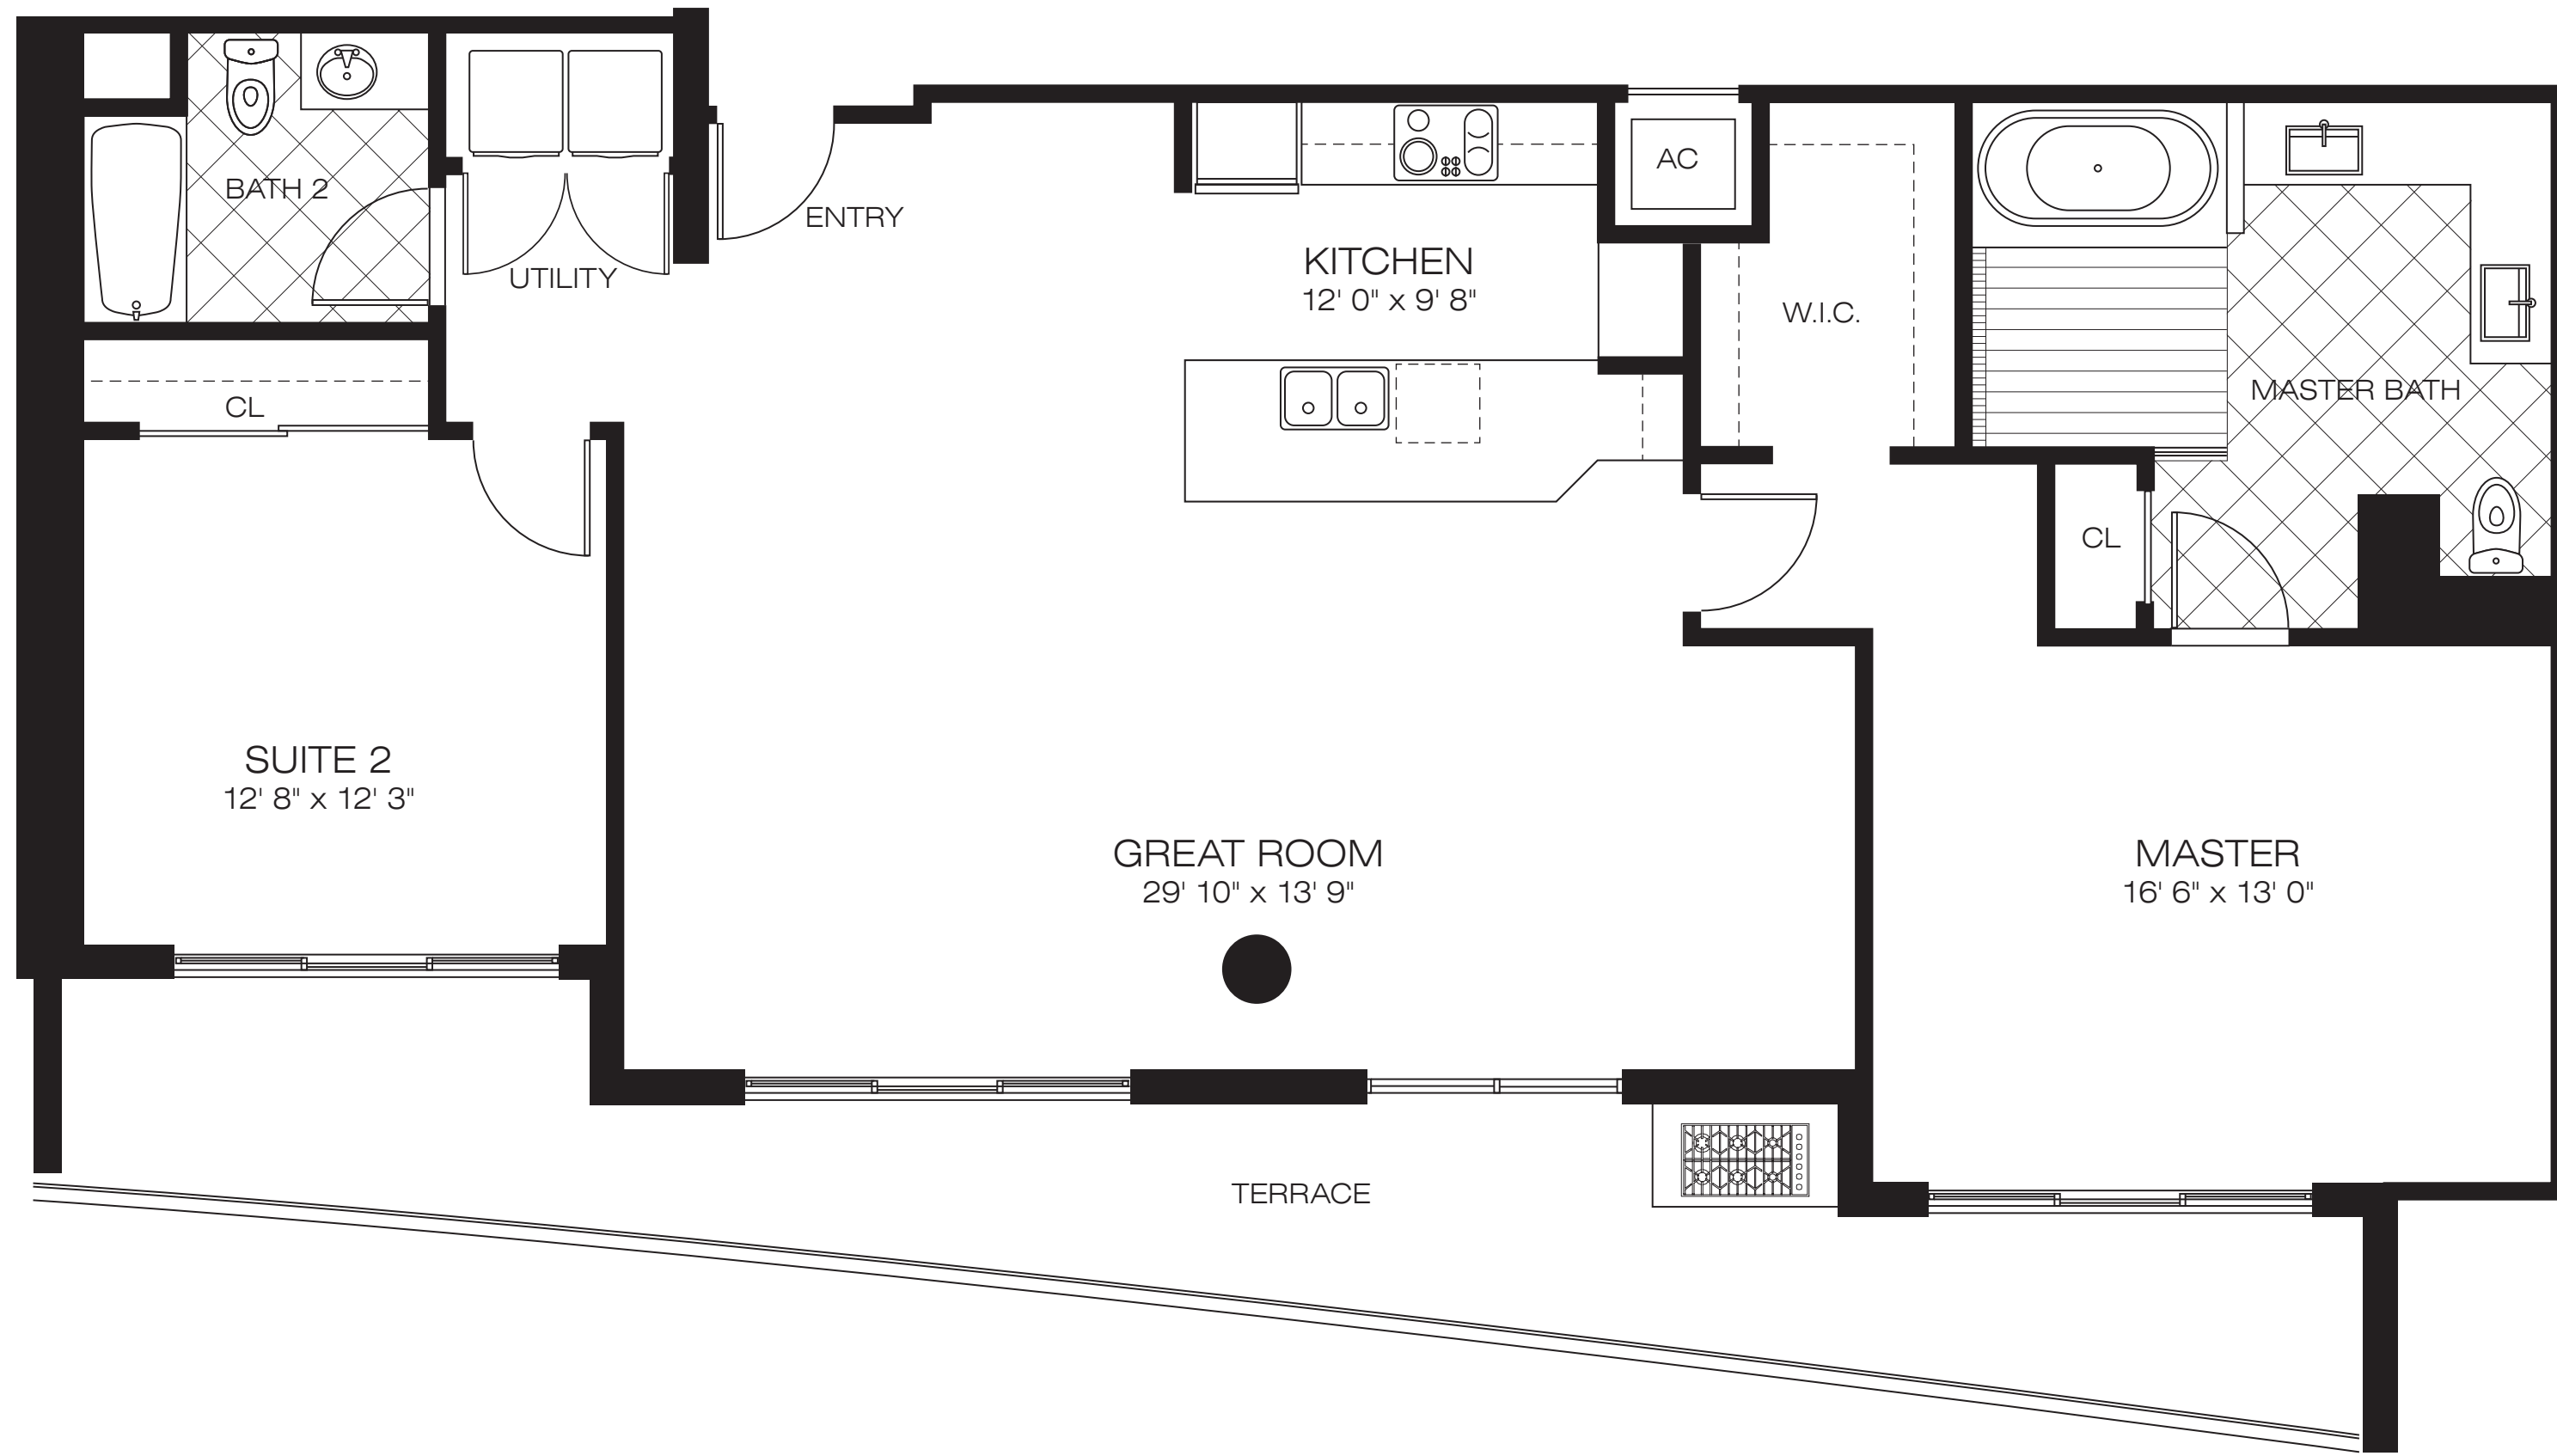

MASTER  
18' 1" x 14' 6"

BATH 3

ENTRY

PRIVATE  
ELEVATOR  
LOBBY

POWDER

KITCHEN  
14' 9" x 9' 7"

AC

CL

**RESIDENCE 06**  
 3 Bedrooms 3½ Baths  
 A.C. Living Space 2,418 SF  
 Terrace 691 SF  
 Total Living Space 3,109 SF

RESIDENCE 07  
 2 Bedrooms 2½ Baths  
 A.C. Living Space 1,780 SF  
 Terrace 411 SF  
 Total Living Space 2,191 SF

RESIDENCE 08

3 Bedrooms 3½ Baths  
 A.C. Living Space 2,233 SF  
 Terrace 907 SF  
 Total Living Space 3,140 SF

RESIDENCE 09

2 Bedrooms 2 Baths

A.C. Living Space 1,538 SF

Terrace 292 SF

Total Living Space 1,830 SF

RESIDENCE 10

2 Bedrooms	3 Baths
A.C. Living Space	2,523 SF
Terrace	733 SF
Total Living Space	3,250 SF