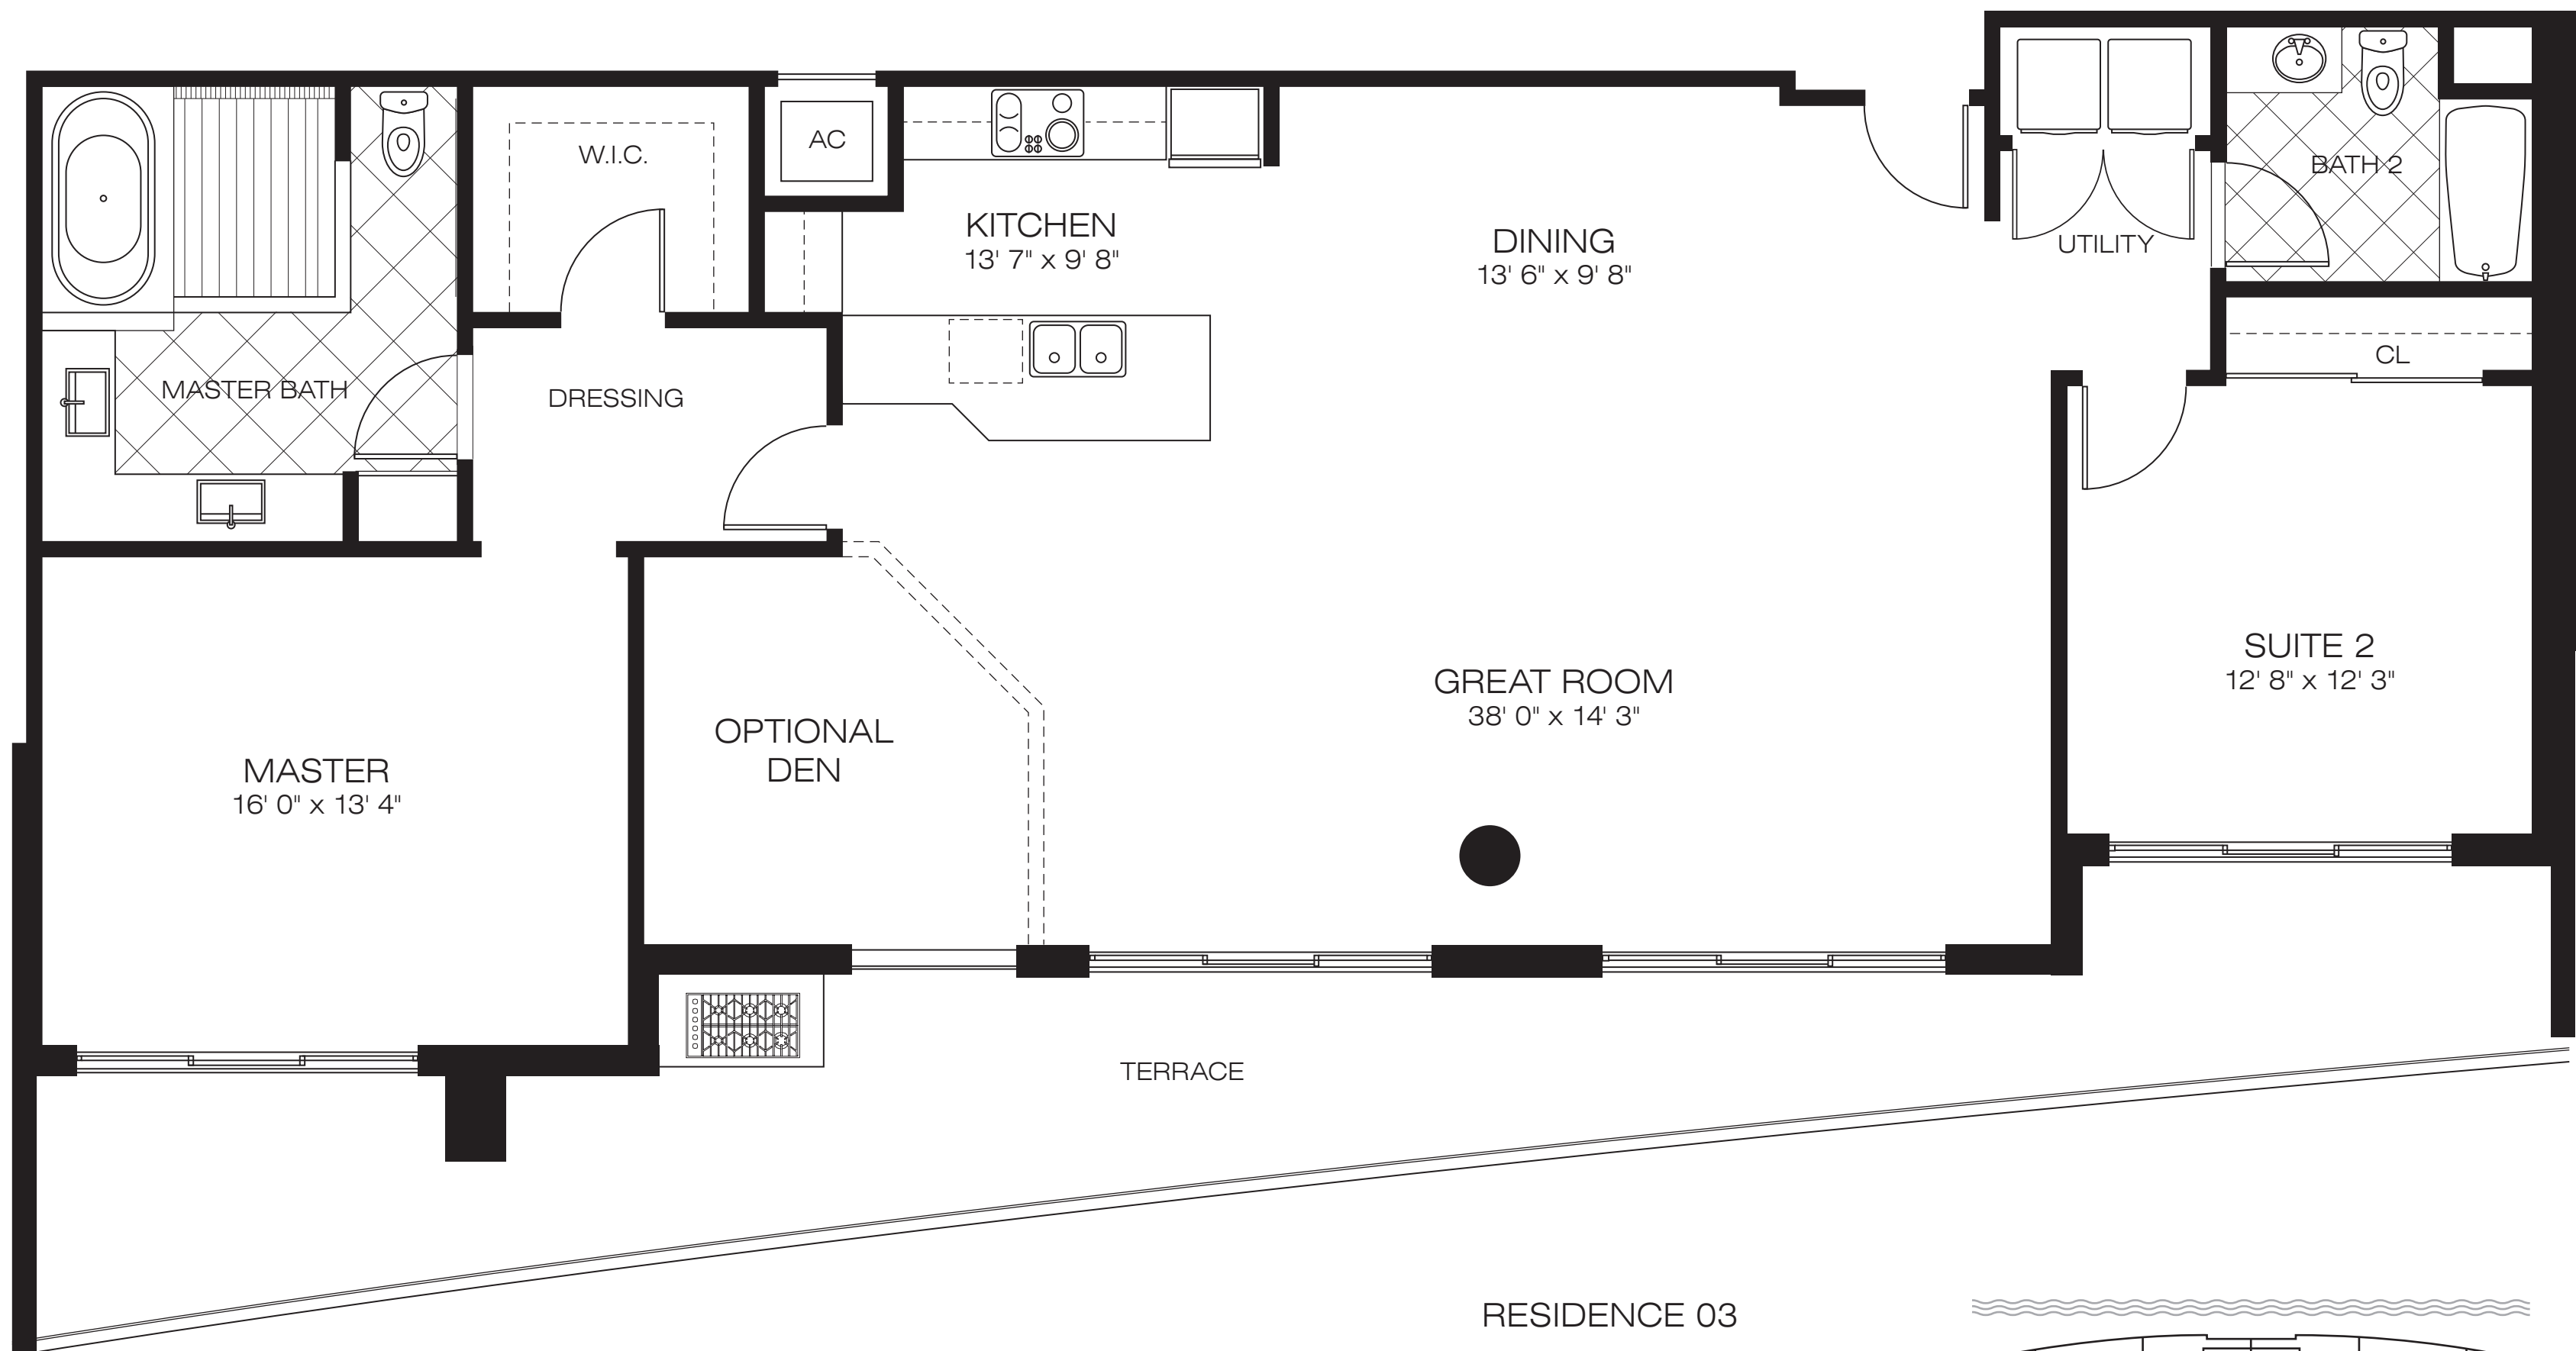

RESIDENCE 03
2 Bedrooms 2 Baths
A.C. Living Space 1,738 SF
Terrace 400 SF
Total Living Space 2,138 SF