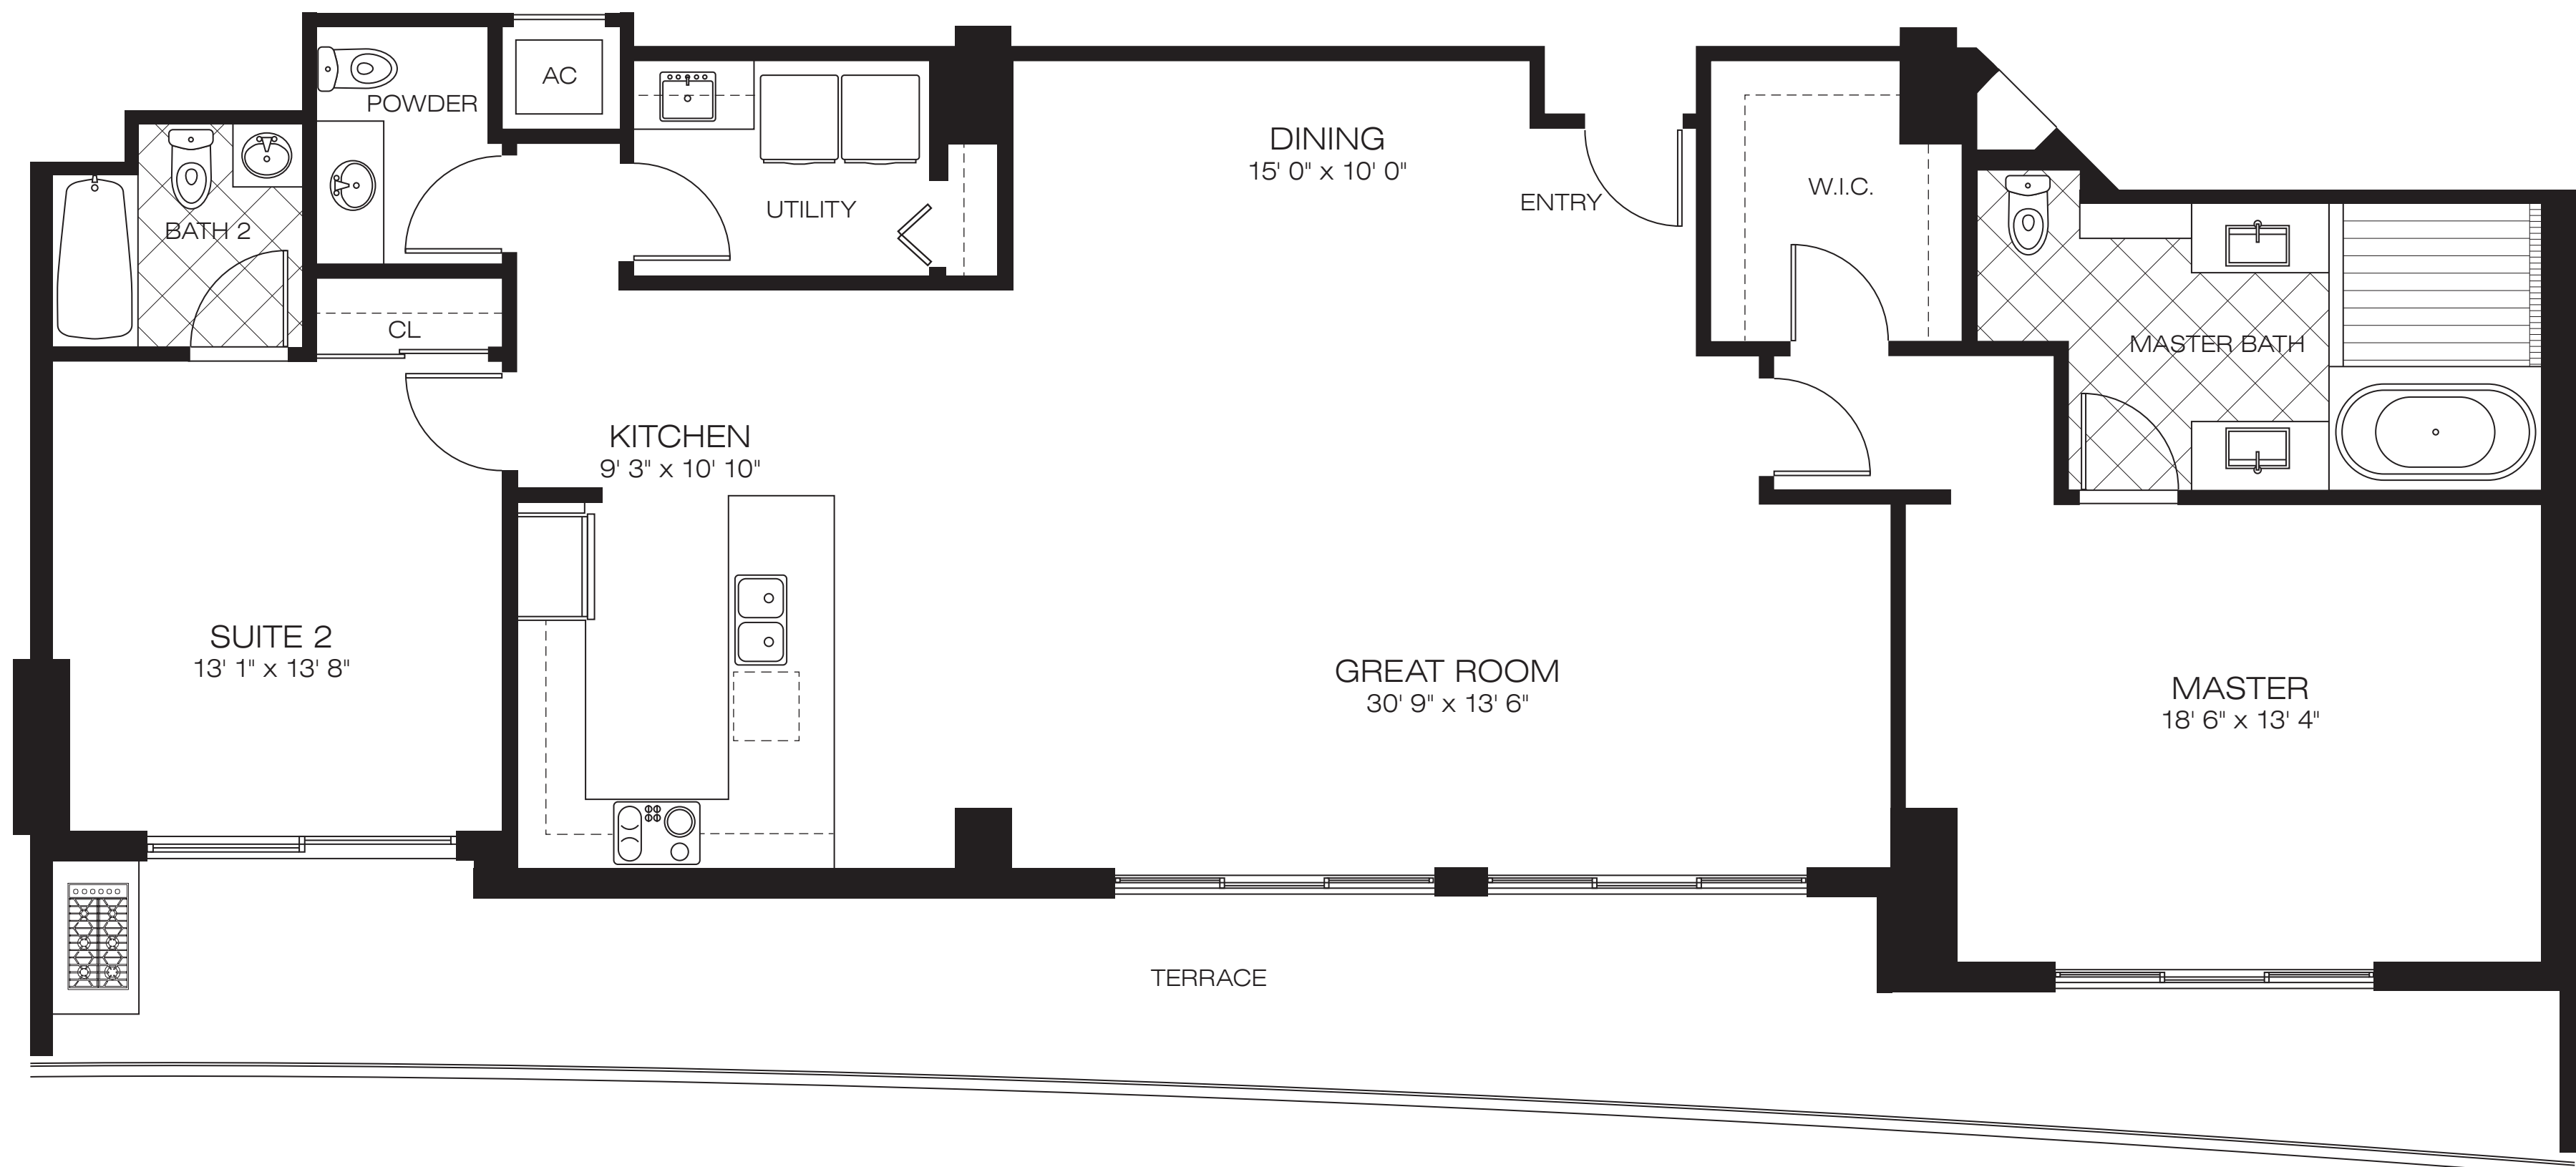

MASTER  
18' 1" x 14' 6"

BATH 3

ENTRY

PRIVATE  
ELEVATOR  
LOBBY

POWDER

KITCHEN  
14' 9" x 9' 7"

AC

CL

3 Bedrooms 3½ Baths  
 A.C. Living Space 2,418 SF  
 Terrace 691 SF  
 Total Living Space 3,109 SF

RESIDENCE 05  
 2 Bedrooms 2½ Baths  
 A.C. Living Space 1,780 SF  
 Terrace 411 SF  
 Total Living Space 2,191 SF

**RESIDENCE 06**  
 3 Bedrooms 3½ Baths  
 A.C. Living Space 2,418 SF  
 Terrace 691 SF  
 Total Living Space 3,109 SF

RESIDENCE 07  
 2 Bedrooms 2½ Baths  
 A.C. Living Space 1,780 SF  
 Terrace 411 SF  
 Total Living Space 2,191 SF

RESIDENCE 10

2 Bedrooms	3 Baths
A.C. Living Space	2,523 SF
Terrace	733 SF
Total Living Space	3,250 SF