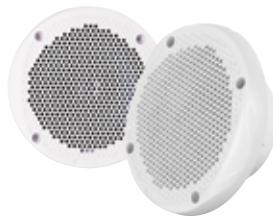

10" Sub Woofer

- Add thunderous bass and realism to your music.
- 400 watts max at 4 ohms

Mfg #MS-SW10
Order No. 24026_{NET} \$129.99

Marine Speakers

- 6 1/2" 2-way speakers • 200watt

Mfg #MS-FR6520
Order No. 24010_{NET} \$84.99