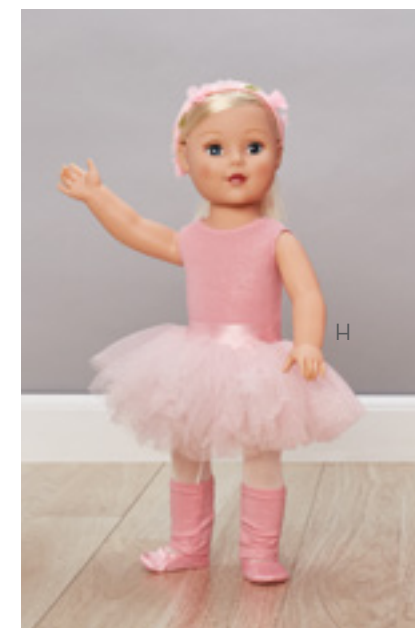

Armoire see page 61.