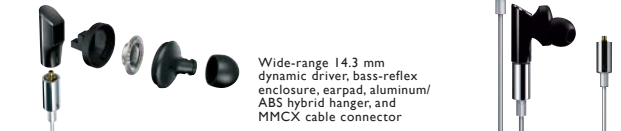

IE-HF300 In-Ear Headphones

New for 2013

- Large 14.3 mm Drivers for Clear, Full-Spectrum Sound • Aluminum Die-Cast/ABS Resin Hybrid Body • 6N Oxygen-Free Detachable Copper Cable • 1.2 m One-Piece Cable Ideal Length for Travel • Gold-Plated MMCX and Mini-Stereo Connectors • Comfortable In-Ear Headphone Sleeves for a Secure Fit