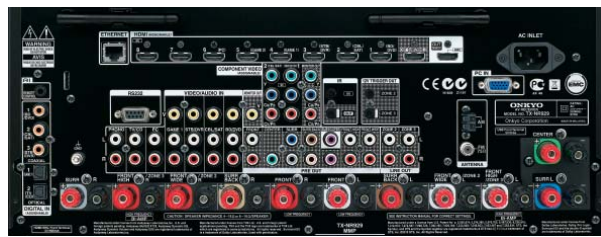

- 230 W/Ch (6 Ω, 1 kHz, 1 Channel Driven, JEITA)
- THX® Select2™ Plus Certified for Theater-Reference Sound
- Built-in Wi-Fi Supports Streaming from Smartphone, NAS, PC, Internet Radio, and Online Streaming Services*1
- Integrated Bluetooth Technology for Fast Audio Streaming
- Supports Onkyo Remote Streaming Apps for iPhone*2 and Android*3
- DTS Neo:X™, Audyssey DSX®, Dolby® Pro Logic® IIz Surround Upmixing
- Audyssey MultEQ® XT32 Room Acoustic Correction
- 9 HDMI® Inputs (1 Front with MHL™/8 Rear), 2 Outputs for Multi-Zone HDTV
- 4K Passthrough and 4K Video Upscaling with Qdeo™ Technology
- Three-Zone Powered Audio and 11.2 Multichannel Pre-Outs
- Three-Stage Inverted Darlington Circuitry for High Power and Low Distortion
- Digital Processing Crossover Network for Improved Bi-Amping Performance
- 3 x TI Burr-Brown 192 kHz/24-bit DACs