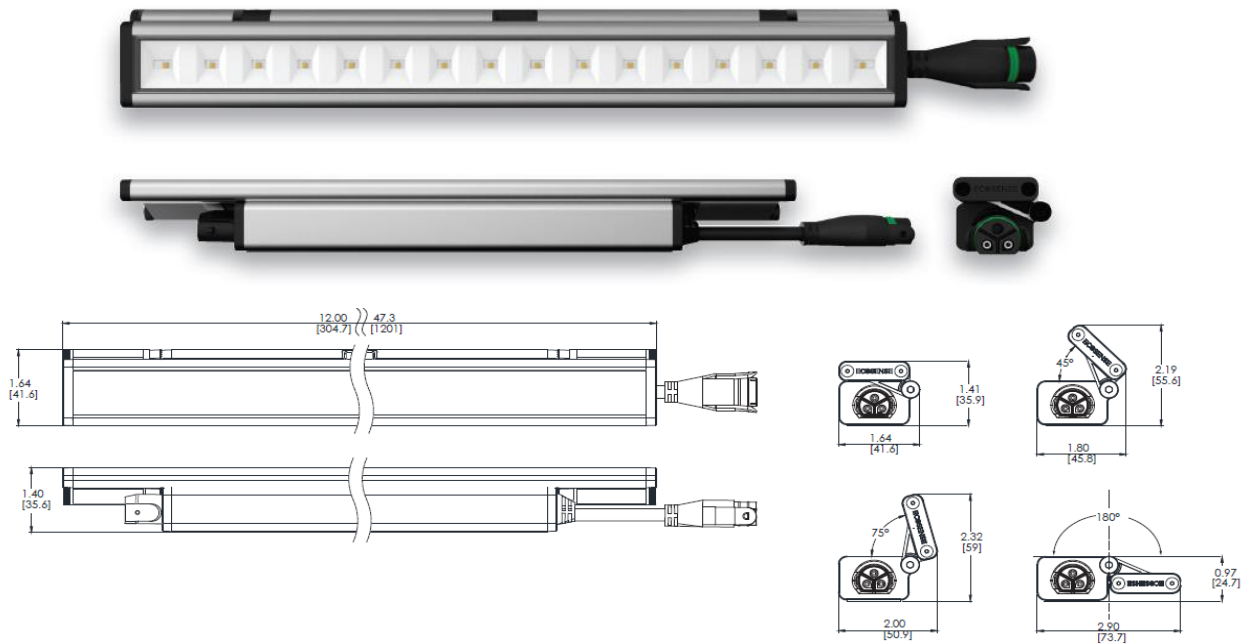

Project	My City Center, Abu Dhabi	Type	LED-03	
Project No.	15-7364-0000	Stage:		Final Design

Description

Cove Lights

Location: Rest Rooms

Luminaire information:			
Manufacturer (Design based on)	Ecosense	Model	Trov L35-I-48-04-30-80-MULT-120
Alternative Manufacturer	Color Kinetics, Lumenpulse, Traxon	Protection Class	IP54
Colour	Grey	Controlgear	Remote Electronic 240V/50Hz
Housing	Extruded Aluminium	Dimming	Reverse Phase (Trailing Edge)
Reflector	Individual LED reflectors, 120° beam	Luminaire Lumen Output	348 lm
Diffuser	Polycarbonate Lens	Design Load (watts)	7W/m
Mounting	Surface mount, with adjustable brackets	Cut-Off Angle	
Accessories	Connectors, Cables, bracket (SCI-A-MNT-ADJ), all applicable installation accessories		
Lamp information:		Notes:	
Specification	7W/M LED	Continuous end-to-end Mounting for coves.	
Lamp Key	LED	Contractor to verify exact lengths and required power supplies as per site conditions.	
Lumen output/Lamp	417 lm/M		
Lamp Life (hours)	50,000		
Colour Temp	3000K	MacAdam 2 Single Bin	
Lamp Base