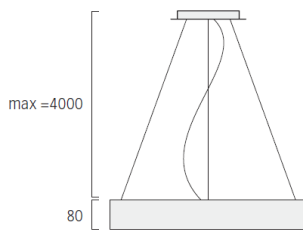

Project	My City Center, Abu Dhabi	Type	P12	
Project No.	15-7364-0000	Stage:		Final Design

Description

Circular LED Pendant

Location: Food Court

Luminaire information:

Manufacturer (Design based on)	Lightnet Architectural Lighting	Model	Ringo Star-G1 Direct Opal
Alternative Manufacturer	Prolicht, XAL, Selux	Protection Class	IP20
Colour	Black	Controlgear	Integral Electronic 240V/50Hz
Housing	Extruded Aluminium	Dimming	None
Reflector	Individual LED reflectors	Luminaire Lumen Output	6400 lm
Diffuser	Opal Screen	Design Load (watts)	86W
Mounting	Pendant mount - Central Suspension	Cut-Off Angle	
Accessories	Cables, bracket, all applicable installation accessories		

Lamp information: Notes:

Specification	86W LED	Circular LED Pendant
Lamp Key	LED	
Lumen output/Lamp	6400 lm	
Lamp Life (hours)	50,000	
Colour Temp	3000K	MacAdam 2 Single Bin
Lamp Base