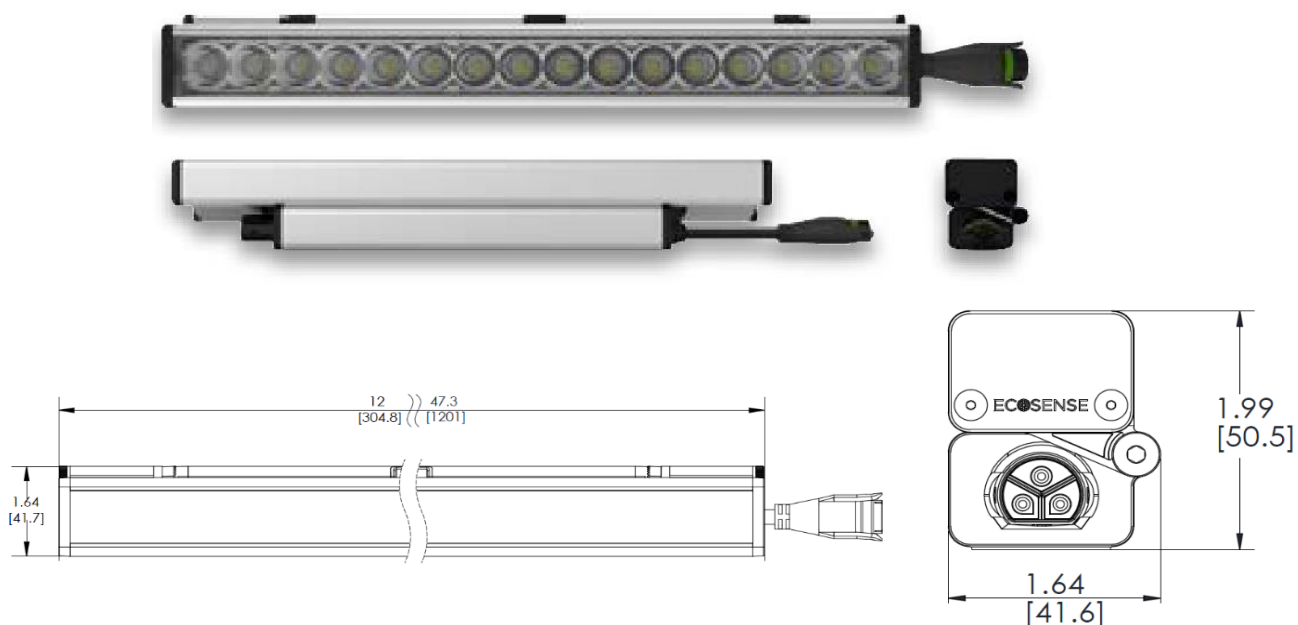

Project	My City Center, Abu Dhabi	Type	CL10	
Project No.	15-7364-0000	Stage:		Final Design

Description

Cove Lights

Location: Internal Covers

Luminaire information:

Manufacturer (Design based on)	Ecosense	Model	Trov L35-I-48-06-30-80-MULT-120
Alternative Manufacturer	Color Kinetics, Lumenpulse, Traxon	Protection Class	IP54
Colour	Grey	Controlgear	Remote Electronic 240V/50Hz
Housing	Extruded Aluminium	Dimming	-
Reflector	Individual LED reflectors, 120° beam	Luminaire Lumen Output	1676 lm/m
Diffuser	Polycarbonate Lens	Design Load (watts)	20W/m
Mounting	Surface mount, with adjustable brackets	Cut-Off Angle	
Accessories	Connectors, Cables, bracket (SCI-A-MNT-ADJ), all applicable installation accessories		

Lamp information:

Specification	20W/M LED	Notes:	
Lamp Key	LED	Continuous end-to-end Mounting for coves.	
Lumen output/Lamp	1700 lm/M	Contractor to verify exact lengths and required power supplies as per site conditions.	
Lamp Life (hours)	50,000		
Colour Temp	3000K	MacAdam 2 Single Bin	
Lamp Base