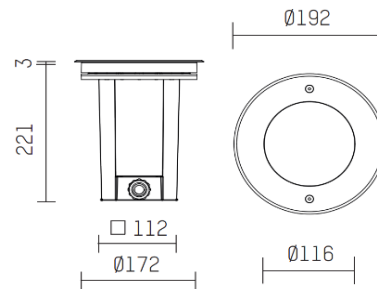

Project	My City Center, Abu Dhabi		
Project No.	15-7364-0000	Stage:	Final Design

Type No.	UP21

Description

Recessed Inground Uplight

Location: Façade Walls near entrances

Luminaire information:

Manufacturer (Design based on)	Hoffmeister	Model	in.ground 100 round 071 334 03 902
Alternative Manufacturer	Erco, Bega, Meyer	Protection Class	IP68
Colour	Silver Grey	Controlgear	Integral Electronic
Housing	Polyamid, fibreglass reinforced	Dimming	None
Reflector	Individual LED reflectors, 25 °	Luminaire Lumen Output	980 lm
Diffuser	Toughened Glass	Design Load (watts)	14 W
Mounting	Recessed in ground		
Accessories	Power Supplies, connectors, all applicable installation accessories		

Lamp information:

Specification	14W LED
Lamp Key	LED
Lumen output/Lamp	1200 lm
Lamp Life (hours)	50,000
Colour Temp	3000K
Lamp Base	

Notes: