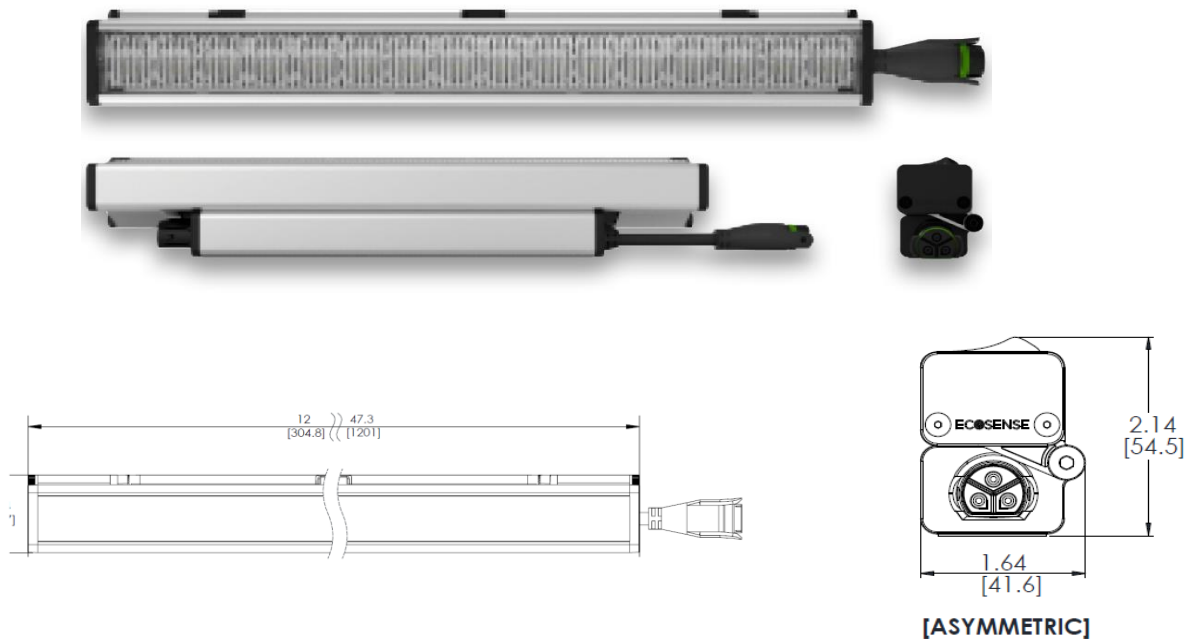

Project	My City Center, Abu Dhabi	Type	CL13	
Project No.	15-7364-0000	Stage:		Final Design

Description

Cove Lights with Asymmetric Distribution

Location: Internal Concourse Coves

Luminaire information:

Manufacturer (Design based on)	Ecosense	Model	Trov L50-I-12-06-30-80-MULT-ASYM
Alternative Manufacturer	Color Kinetics, Lumenpulse, Traxon	Protection Class	IP54
Colour	Grey	Controlgear	Remote Electronic 240V/50Hz
Housing	Extruded Aluminium	Dimming	-
Reflector	Individual LED reflectors, Asymmetric beam	Luminaire Lumen Output	1614 lm/m
Diffuser	Polycarbonate Lens	Design Load (watts)	20W/m
Mounting	Surface mount, with adjustable brackets	Cut-Off Angle	
Accessories	Connectors, Cables, bracket (SCI-A-MNT-ADJ), all applicable installation accessories		

Lamp information: Notes:

Specification	20W/M LED	Continuous end-to-end Mounting for central
Lamp Key	LED	coves of concourse. Asymmetric.
Lumen output/Lamp	1614 lm/M	Contractor to verify exact lengths and required
Lamp Life (hours)	50,000	power supplies as per site conditions.
Colour Temp	3000K	MacAdam 2 Single Bin
Lamp Base