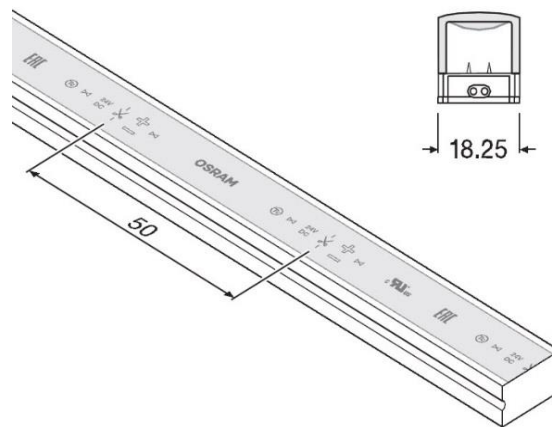

LINEARlight FLEX DIFFUSE TOP
White