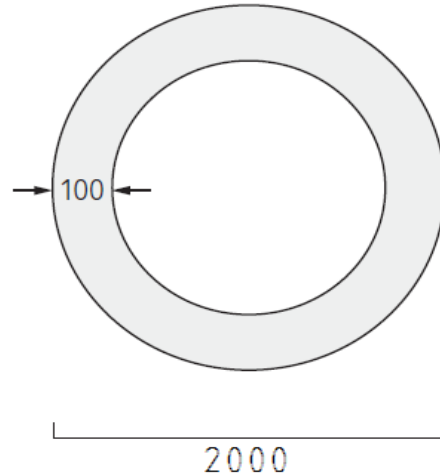

Project	My City Center, Abu Dhabi	Type	P12	
Project No.	15-7364-0000	Stage:		Final Design

Description

Circular LED Pendant

Location: Food Court

Luminaire information:

Manufacturer (Design based on)	Lightnet Architectural Lighting	Model	Ringo Star-G1 Direct Opal
Alternative Manufacturer	Prolicht, XAL, Selux	Protection Class	IP20
Colour	Black	Controlgear	Integral Electronic 240V/50Hz
Housing	Extruded Aluminium	Dimming	None
Reflector	Individual LED reflectors	Luminaire Lumen Output	6400 lm
Diffuser	Opal Screen	Design Load (watts)	86W
Mounting	Pendant mount - Central Suspension	Cut-Off Angle	
Accessories	Cables, bracket, all applicable installation accessories		

Lamp information: Notes:

Specification	86W LED	Circular LED Pendant
Lamp Key	LED	
Lumen output/Lamp	6400 lm	
Lamp Life (hours)	50,000	
Colour Temp	3000K	MacAdam 2 Single Bin
Lamp Base