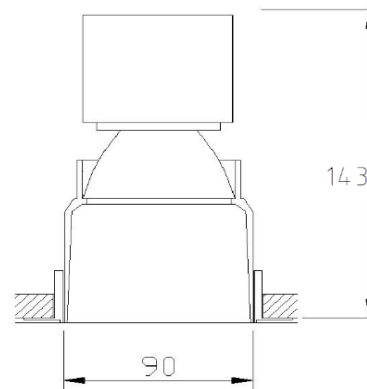

Project	My City Center, Abu Dhabi	Type No.	D10		
Project No.	15-7364-0000			Stage:	Final Design

Description

Downlights

Location: Food Court, General Mall Areas

Luminaire information:			
Manufacturer (Design based on)	Lucent Lighting	Model	090-XTM1980-TL-WH
Alternative Manufacturer	iGuzzini, Regianni, Delta Lighting	Protection Class	IP20
Colour	White	Controlgear	Integral electronic
Housing	Cast Aluminium	Dimming	Switched
Reflector	Matt white, 40 degrees	Luminaire Lumen Output	1460 lm
Diffuser	-	Design Load (watts)	16W
Mounting	Recessed in Ceiling	Cut-Off Angle	
Accessories	Connectors, all applicable installation accessories		
Lamp information:		Notes:	
Specification	1X16W LED		
Lamp Key	LED		
Lumen output/Lamp	2000 lm		
Lamp Life (hours)	50,000		
Colour Temp	3000K		
Lamp Base