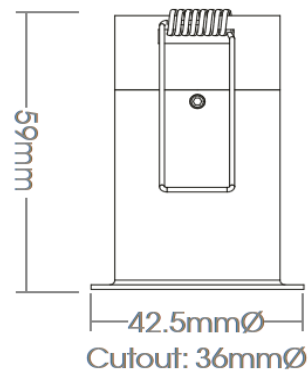

Project	My City Center, Abu Dhabi	Type	D6	
Project No.	15-7364-0000	Stage:		Final Design

Description

Downlights

Location: Toilet

Luminare information:			
Manufacturer (Design based on)	ACDC Lighting	Model	Arena IP65
Alternative Manufacturer	Lucent, Delta Lighting, Erco	Protection Class	IP65
Colour	White	Controlgear	Remote electronic
Housing	Die Cast Aluminium	Dimming	Switched
Reflector	Anodized Aluminium	Luminaire Lumen Output	184 lm
Diffuser	Deep Regressed LED Lens	Design Load (watts)	3W
Mounting	Recessed in Ceiling	Cut-Off Angle	
Accessories	Connectors, all applicable installation accessories		
Lamp information:		Notes:	
Specification	1X3W LED		
Lamp Key	LED		
Lumen output/Lamp	184 lm		
Lamp Life (hours)	50,000		
Colour Temp	3000K		
Lamp Base