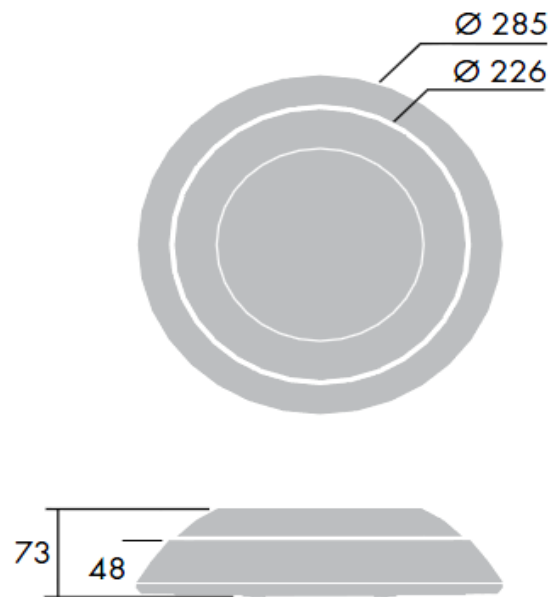

Project	My City Center, Abu Dhabi	Type	WL1	
Project No.	15-7364-0000	Stage:		Final Design

Description

Wall Mounted Lights

Location: Stairs/lift shaft

Luminaire information:

Manufacturer (Design based on)	Thorn	Model	DA 1200 LED HF E3 OP RD WHI L840
Alternative Manufacturer	Thorlux, Sylvania, Concord	Protection Class	IP 65
Colour	Grey, white	Controlgear	Integral LED Driver
Housing	Die Cast Aluminium Base, white bezel	Dimming	None
Reflector	None	Luminaire Lumen Output	1600lm
Diffuser	Opal Polycarbonate	Design Load (watts)	20 W
Mounting	Wall Mounted		
Accessories	All applicable installation and mounting accessories		

Lamp information: Notes:

Specification	16 W LED	Mounting height to be 2.8 m above FFL
Lamp Key	LED	
Lumen output/Lamp	1600lm	
Lamp Life (hours)	50000	
Colour Temp	3000K	
Lamp Base