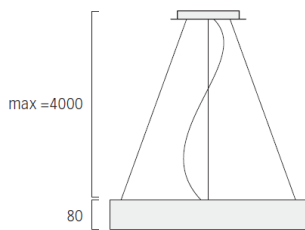

Project	My City Center, Abu Dhabi	Type No.	P11		
Project No.	15-7364-0000			Stage:	Final Design

Description

Corcular LED Pendant

Location: Food Court

Luminaire information:

Manufacturer (Design based on)	Lightnet Architectural Lighting	Model	Ringo Star-G1 Direct Opal
Alternative Manufacturer	Prolicht, XAL, Selux	Protection Class	IP20
Colour	Black	Controlgear	Integral Electronic 240V/50Hz
Housing	Extruded Aluminium	Dimming	None
Reflector	Individual LED reflectors	Luminaire Lumen Output	4800 lm
Diffuser	Opal Screen	Design Load (watts)	65W
Mounting	Pendant mount - Central Suspension	Cut-Off Angle	
Accessories	Cables, bracket, all applicable installation accessories		

Lamp information:		Notes:	
Specification	65W LED	Circular LED Pendant	
Lamp Key	LED		
Lumen output/Lamp	4800 lm		
Lamp Life (hours)	50,000		
Colour Temp	3000K	MacAdam 2 Single Bin	
Lamp Base