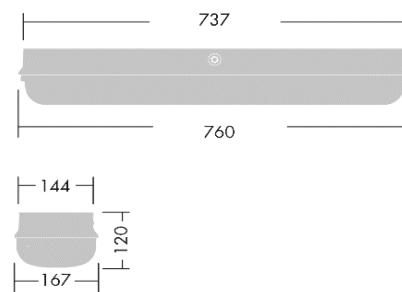

Project	My City Center, Abu Dhabi	Type	F3	
Project No.	15-7364-0000	Stage:		Final Design

Description

Surface Mounted Luminaire

Location: Parking Bays

Luminaire information:

Manufacturer (Design based on)	Thorn Lighting	Model	ForceLED Pro 96628062
Alternative Manufacturer	Zumtobel, Philips, Sylvania	Protection Class	
Colour	Powder coated dark grey	Controlgear	Integral Electronic
Housing	Die Cast Aluminium	Dimming	None
Reflector	-	Luminaire Lumen Output	3800 lm
Diffuser	Corrosion resistant Polycarbonate	Design Load (watts)	37 W
Mounting	Ceiling surface mounted		
Accessories	All applicable installation accessories		

Lamp information:

Specification	37W LED	Notes:
Lamp Key	LED	
Lumen output/Lamp	4500 lm	
Lamp Life (hours)	50,000	
Colour Temp	3000K	
Lamp Base