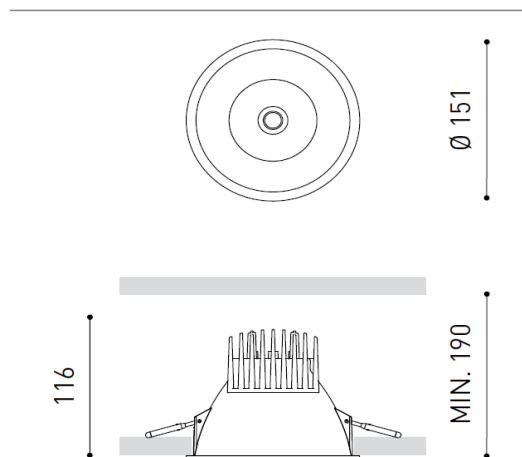

DIMENSIONS

ACCESSORIES

Luminaire information:

Manufacturer (Design based on)	Arkos Light	Model	LEX ECO 1 3000K W A0700101W
Alternative Manufacturer	Lucent Lighting, Delta Lighting, Lamp Lighting	Protection Class	IP 54
Colour	Matt White	Controlgear	Remote electronic 12V DC
Housing	Aluminium, Polycarbonate	Dimming	Switched
Reflector	LED Lens reflector	Luminaire Lumen Output	1500 lm
Diffuser	Glass lens	Design Load (watts)	14W
Mounting	Recessed in Ceiling	Cut-Off Angle	
Accessories	Connectors, all applicable installation accessories		

Lamp information:

Specification	14 W LED	Notes:
Lamp Key	LED	
Lumen output/Lamp	1500 lm	
Lamp Life (hours)	50,000	
Colour Temp	3000K	
Lamp Base