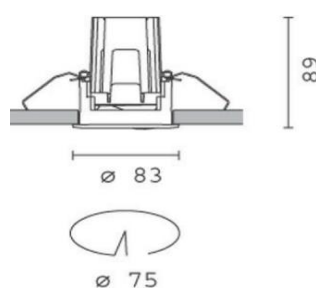

Project	My City Center, Abu Dhabi	Type No.	D13		
Project No.	15-7364-0000			Stage:	Final Design

Description

Downlights

Location: Mall circulation Corridors, Prayer Rooms

Luminaire information:

Manufacturer (Design based on)	iGuzzini	Model	Laser P351
Alternative Manufacturer	Lucent, Delta Lighting, Erco	Protection Class	IP20
Colour	White	Controlgear	Remote electronic
Housing	Die Cast Aluminium	Dimming	Switched
Reflector	Fixed Optic Metallized Thermoplastic	Luminaire Lumen Output	870 lm
Diffuser	Anti Glare Screen, Glass Cover for LED module	Design Load (watts)	11W
Mounting	Recessed in Ceiling	Cut-Off Angle	
Accessories	Connectors, all applicable installation accessories		

Lamp information: Notes:

Specification	11 W LED	
Lamp Key	LED	
Lumen output/Lamp	1000 lm	
Lamp Life (hours)	50,000	
Colour Temp	3000K	
Lamp Base