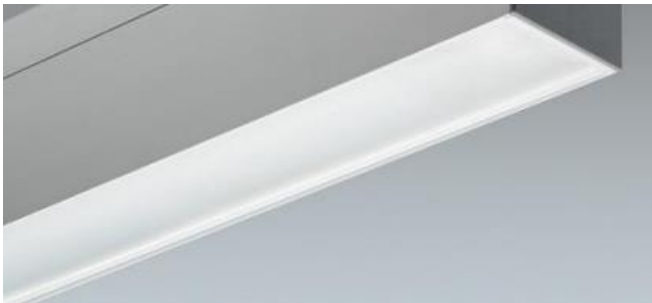

Project	My City Center, Abu Dhabi		Type	FL15
Project No.	15-7364-0000	Stage:	Final Design	

Description

Suspended Linear LED

Location: Management offices

Luminaire information:

Manufacturer (Design based on)	Thorn Lighting	Model	Equaline LED Recessed
Alternative Manufacturer	Zumtobel, Philips, Sylvania	Protection Class	IP20
Colour	Grey	Controlgear	Integral Electronic
Housing	Extruded Aluminium	Dimming	None
Reflector	-	Luminaire Lumen Output	1722 lm
Diffuser	Acrylic	Design Load (watts)	23 W
Mounting	Recessed		
Accessories	All applicable installation accessories with mains cable and suspension kits		

Lamp information:

Specification	23W LED	Notes:
Lamp Key	LED	
Lumen output/Lamp	1722 lm	
Lamp Life (hours)	50,000	
Colour Temp	3000K	
Lamp Base