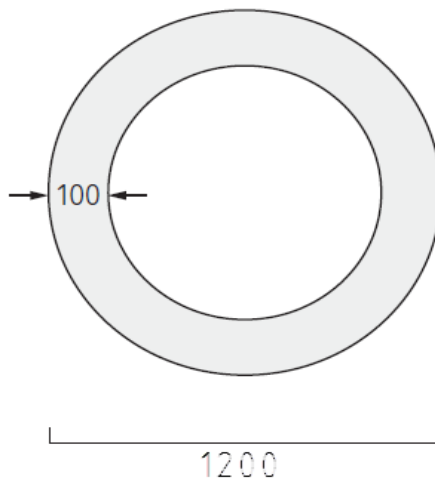

Project	My City Center, Abu Dhabi	Type	P10	
Project No.	15-7364-0000	Stage:		Final Design

Description

Corcular LED Pendant

Location: Food Court

Luminaire information:

Manufacturer (Design based on)	Lightnet Architectural Lighting	Model	Ringo Star-G1 Direct Opal
Alternative Manufacturer	Prolicht, XAL, Selux	Protection Class	IP20
Colour	Black	Controlgear	Integral Electronic 240V/50Hz
Housing	Extruded Aluminium	Dimming	None
Reflector	Individual LED reflectors	Luminaire Lumen Output	3600 lm
Diffuser	Opal Screen	Design Load (watts)	50W
Mounting	Pendant mount - Central Suspension	Cut-Off Angle	
Accessories	Cables, bracket, all applicable installation accessories		

Lamp information: Notes:

Specification	50W LED	Circular LED Pendant
Lamp Key	LED	
Lumen output/Lamp	3600 lm	
Lamp Life (hours)	50,000	
Colour Temp	3000K	MacAdam 2 Single Bin
Lamp Base