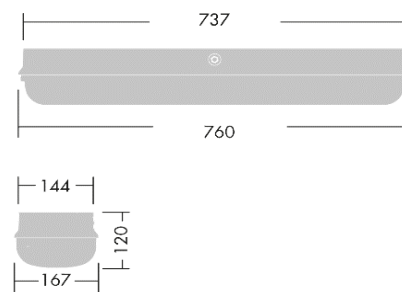

Project	My City Center, Abu Dhabi	Type	F4	
Project No.	15-7364-0000	Stage:		Final Design

Description

Surface Mounted Luminaire

Location: Parking Bays

Luminaire information:

Manufacturer (Design based on)	Thorn Lighting	Model	96628065 Force LED pro
Alternative Manufacturer	Zumtobel, Philips, Sylvania	Protection Class	IP65
Colour	Powder coated dark grey	Controlgear	Integral Electronic
Housing	Die Cast Aluminium	Dimming	None
Reflector	-	Luminaire Lumen Output	6400 lm
Diffuser	Polycarbonate (PC) with linear prisms	Design Load (watts)	53 W
Mounting	Ceiling surface mounted		
Accessories	All applicable installation accessories		

Lamp information: Notes:

Specification	53W LED	
Lamp Key	LED	
Lumen output/Lamp	6400 lm	
Lamp Life (hours)	50,000	
Colour Temp	30000K	
Lamp Base