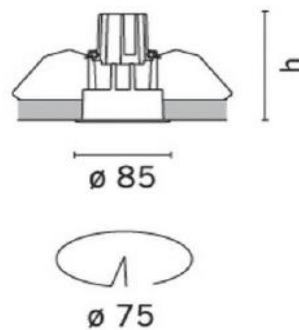

Project	My City Center, Abu Dhabi	Type	D4	
Project No.	15-7364-0000	Stage:		Final Design

Description

Downlights

Location: Restrooms

Luminaire information:

Manufacturer (Design based on)	iGuzzini	Model	Deep Laser MA41
Alternative Manufacturer	Lucent, Delta Lighting, Erco	Protection Class	IP55
Colour	White	Controlgear	Remote electronic
Housing	Die Cast Aluminium	Dimming	Switched
Reflector	Fixed Optic Metallized Thermoplastic	Luminaire Lumen Output	750 lm
Diffuser	Anti Glare Screen, Glass Cover	Design Load (watts)	12W
Mounting	Recessed in Ceiling	Cut-Off Angle	
Accessories	Connectors, all applicable installation accessories		

Lamp information:

Specification	1X10W LED	Notes:
Lamp Key	LED	
Lumen output/Lamp	720 lm	
Lamp Life (hours)	50,000	
Colour Temp	3000K	
Lamp Base