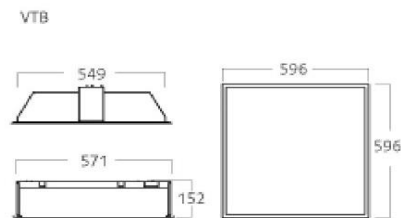

Project	My City Center, Abu Dhabi	Type No.	F5		
Project No.	15-7364-0000			Stage:	Final Design

Description

Recessed 60X60 LED

Location: Management Offices

Luminaire information:

Manufacturer (Design based on)	Fagerhult	Model	Indigo LED
Alternative Manufacturer	Zumtobel, Philips, Sylvania	Protection Class	IP20
Colour	White	Controlgear	Integral Electronic
Housing	White Enamelled Sheet Steel	Dimming	None
Reflector	-	Luminaire Lumen Output	2750 lm
Diffuser	Opal Acrylic	Design Load (watts)	28 W
Mounting	Ceiling surface mounted		
Accessories	All applicable installation accessories		

Lamp information: **Notes:**

Specification	28W LED	
Lamp Key	LED	
Lumen output/Lamp	2750 lm	
Lamp Life (hours)	50,000	
Colour Temp	30000K	
Lamp Base