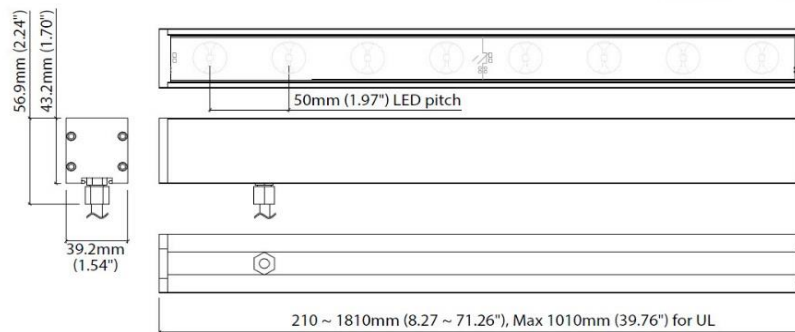

Project	My City Center, Abu Dhabi	Type	LL8	
Project No.	15-7364-0000	Stage:		Final Design

Description

Façade Linear LED

Location: Façade Screens

Luminaire information:

Manufacturer (Design based on)	KKDC Lighting	Model	SEN 050
Alternative Manufacturer	LED Linear, EcoSense, Lumenpulse	Protection Class	IP67
Colour	Steel Grey	Controlgear	Remote Electronic 240V/50Hz 350mA
Housing	Cast Aluminium	Dimming	
Reflector	Individual LED reflectors, 10°x45° Grazing optics	Luminaire Lumen Output	1420 lm/m
Diffuser	Polycarbonate Lens	Design Load (watts)	22W/m
Mounting	Surface mount, with brackets	Cut-Off Angle	
Accessories	Connectors, Cables, bracket (SCI-A-MNT-ADJ), all applicable installation accessories		

Lamp information: Notes:

Specification	22W/M LED	
Lamp Key	LED	Continuous end-to-end Mounting for Façade
Lumen output/Lamp	1420 lm/M	Screen.
Lamp Life (hours)	50,000	Contractor to verify exact lengths and required power supplies as per site conditions.
Colour Temp	3000K	
Lamp Base		MacAdam 2 Single Bin