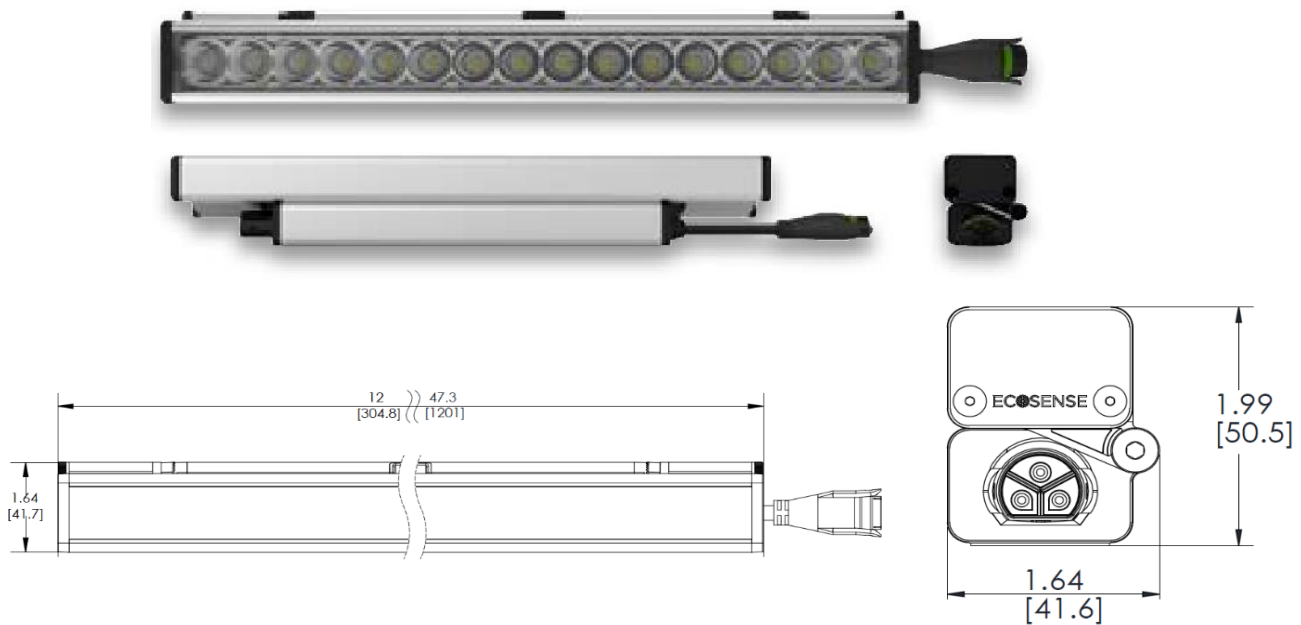

Project	My City Center, Abu Dhabi	Type	LL9	
Project No.	15-7364-0000	Stage:		Final Design

Description

Façade Linear LED

Location: Façade - Entrance Glass Portals

Luminaire information:

Manufacturer (Design based on)	Ecosense	Model	Trov L50-E-12-08-30-80-MULT-25X25
Alternative Manufacturer	Color Kinetics, Lumenpulse, Traxon	Protection Class	IP66
Colour	Grey	Controlgear	Integral Electronic 240V/50Hz
Housing	Extruded Aluminium	Dimming	Reverse Phase (Trailing Edge)
Reflector	Individual LED reflectors, 25°X25° beam	Luminaire Lumen Output	2224 lm/m
Diffuser	Polycarbonate Lens	Design Load (watts)	27W/m
Mounting	Surface mount, with adjustable brackets	Cut-Off Angle	
Accessories	Connectors, Cables, bracket (SCI-A-MNT-ADJ), all applicable installation accessories		

Lamp information: Notes:

Specification	277W/M LED	Continuous end-to-end Mounting for Façade	
Lamp Key	LED	Screen.	
Lumen output/Lamp	2224 lm/M	Contractor to verify exact lengths and required power supplies as per site conditions.	
Lamp Life (hours)	50,000		
Colour Temp	3000K		
Lamp Base		MacAdam 2 Single Bin