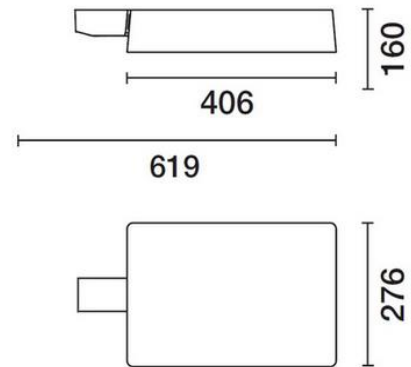

Project	My City Center, Abu Dhabi		Type No.	LC2	
Project No.	15-7364-0000	Stage:			Final Design

Description

Pole mounted cluster of 4 Lights

Location: Car parks

Luminaire information:

Manufacturer (Design based on)	iGuzzini	Model	Platea Pro P883
Alternative Manufacturer	Thorn, Philips, Ligman	Protection Class	IP66
Colour	Grey	Controlgear	Integral Electronic
Housing	Cast Aluminium Alloy	Dimming	None
Reflector	Individual LED Lens, Asymmetric 45° Optic	Luminaire Lumen Output	4X5400 lm
Diffuser	Cleared Safety Glass	Design Load (watts)	4X60 W
Mounting	Pole Mounted		
Accessories	All applicable installation accessories		

Lamp information:

Specification	4X20 W LED	Notes:
Lamp Key	LED	4X BV15 fixtures mounted on a single pole
Lumen output/Lamp	5200 lm	Orientation as per drawing EL-101
Lamp Life (hours)	50,000	Mounting Height 8 M
Colour Temp	3000K	Pole to be standard GI finish with access hatch.
Lamp Base