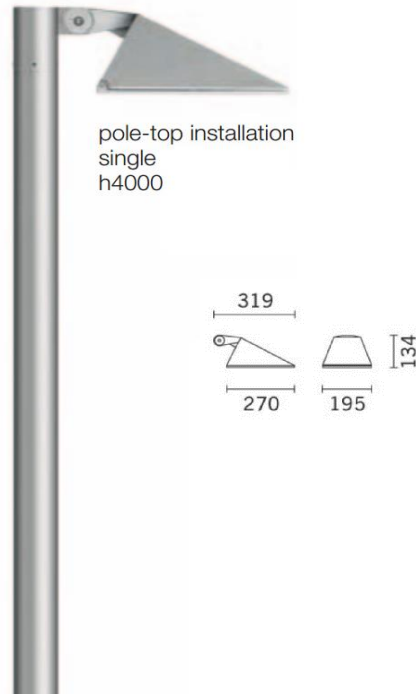

Project	My City Center, Abu Dhabi		Type No.	LC1	
Project No.	15-7364-0000	Stage:			Final Design

Description

Pole-top Area Flood Light

Location: Car parks

Luminaire information:			
Manufacturer (Design based on)	iGuzzini	Model	iTeka BU48+ Standard 4m Pole
Alternative Manufacturer	Thorn, Philips, Ligman	Protection Class	IP66
Colour	Grey	Controlgear	Integral Electronic
Housing	Corrosion resistant Aluminium	Dimming	None
Reflector	Individual LED Lens, asymmetrical Optics	Luminaire Lumen Output	1910 lm
Diffuser	Cleared Safety Glass	Design Load (watts)	25 W
Mounting	Pole Mounted		
Accessories	All applicable installation accessories		
Lamp information:		Notes:	
Specification	25 W LED	Standard Pole Mounted Fixture	
Lamp Key	LED	Mounting Height 4 M	
Lumen output/Lamp	1910 lm	Pole to be standard GI finish with access hatch.	
Lamp Life (hours)	50,000		
Colour Temp	3000K		
Lamp Base