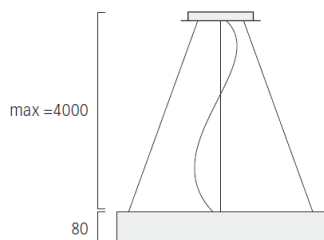

Project	My City Center, Abu Dhabi	Type	P10	
Project No.	15-7364-0000	Stage:		Final Design

Description

Corcular LED Pendant

Location: Food Court

Luminaire information:

Manufacturer (Design based on)	Lightnet Architectural Lighting	Model	Ringo Star-G1 Direct Opal
Alternative Manufacturer	Prolicht, XAL, Selux	Protection Class	IP20
Colour	Black	Controlgear	Integral Electronic 240V/50Hz
Housing	Extruded Aluminium	Dimming	None
Reflector	Individual LED reflectors	Luminaire Lumen Output	3600 lm
Diffuser	Opal Screen	Design Load (watts)	50W
Mounting	Pendant mount - Central Suspension	Cut-Off Angle	
Accessories	Cables, bracket, all applicable installation accessories		

Lamp information: Notes:

Specification	50W LED	Circular LED Pendant
Lamp Key	LED	
Lumen output/Lamp	3600 lm	
Lamp Life (hours)	50,000	
Colour Temp	3000K	MacAdam 2 Single Bin
Lamp Base