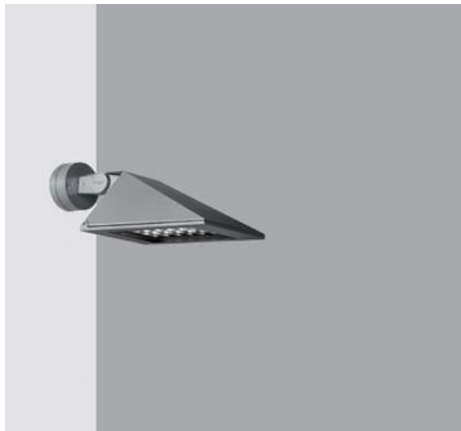

Project	My City Center, Abu Dhabi	Type No.	WL2		
Project No.	15-7364-0000			Stage:	Final Design

Description

Wall Mounted Lights

Location: Parking Areas, External circulation areas

Insert Picture

Luminare information:			
Manufacturer (Design based on)	iGuzzini	Model	iTeka BV15
Alternative Manufacturer	Thorn, Philips, Ligman	Protection Class	IP66
Colour	Grey	Controlgear	Integral Electronic
Housing	Corrosion resistant Aluminium	Dimming	None
Reflector	Individual LED Lens, asymmetrical Optics	Luminaire Lumen Output	1800 lm
Diffuser	Cleared Safety Glass	Design Load (watts)	23 W
Mounting	Wall Mounted	Cut-Off Angle	
Accessories	All applicable installation accessories		
Lamp information:		Notes:	
Specification	23W LED	Mounting height to be 2.4 m above FFL	
Lamp Key	LED		
Lumen output/Lamp	1800 lm		
Lamp Life (hours)	50,000		
Colour Temp	3000K		
Lamp Base