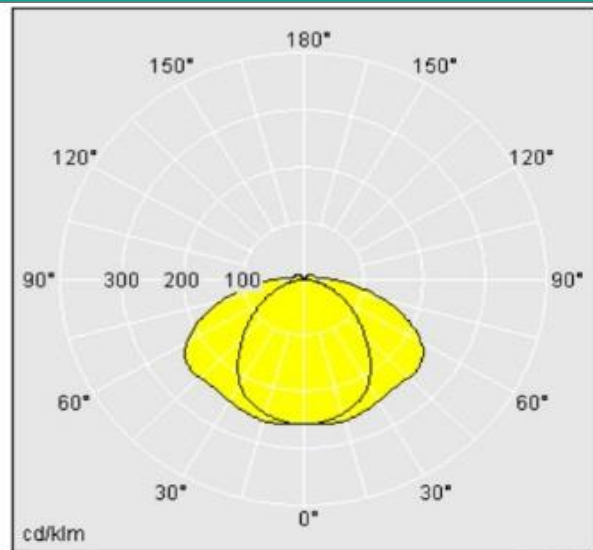

Project	My City Center, Abu Dhabi	Type	F1	
Project No.	15-7364-0000	Stage:		Final Design

Description

Surface Mounted Linear fitting

Location: BOH Room/Plant room

LED CE EAC 850°C IK08 IP65

T_a -20
+25

Luminaire information:

Manufacturer (Design based on)	Thorn	Model	96241869
Alternative Manufacturer	Trilux,Zumtobel,Philips	Protection Class	IP65
Colour	Powder coated dark grey	Controlgear	Integral Electronic
Housing	Poly carbonate	Dimming	None
Reflector	-	Luminaire Lumen Output	4300 lm
Diffuser	Polycarbonate (PC) with linear prisms	Design Load (watts)	34 W
Mounting	Ceiling surface mounted		
Accessories	All applicable installation accessories		

Lamp information: Notes:

Specification	34W LED	
Lamp Key	LED	
Lumen output/Lamp	4300 lm	
Lamp Life (hours)		
Colour Temp	3000K	
Lamp Base