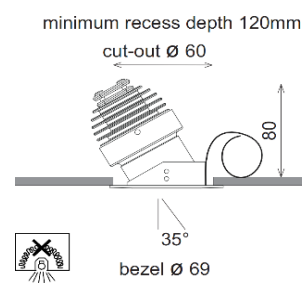

Project	My City Center, Abu Dhabi	Type No.	D14		
Project No.	15-7364-0000			Stage:	Final Design

Description

Downlights

Location: Prayer Room Ablution Areas

Luminaire information:

Manufacturer (Design based on)	John Cullen	Model	Aquabeam Medium
Alternative Manufacturer	Lucent, Delta Lighting, LumenAlpha	Protection Class	IP 54
Colour	White	Controlgear	Remote electronic 12V DC
Housing	Die Cast Aluminium Heat Sink	Dimming	Switched
Reflector	LED Lens reflector	Luminaire Lumen Output	900 lm
Diffuser	Softening Lens SL50	Design Load (watts)	10W
Mounting	Recessed in Ceiling	Cut-Off Angle	
Accessories	Connectors, Softening Lens SL50, all applicable installation accessories		

Lamp information: Notes:

Specification	11 W LED	
Lamp Key	LED	
Lumen output/Lamp	900 lm	
Lamp Life (hours)	50,000	
Colour Temp	3000K	
Lamp Base