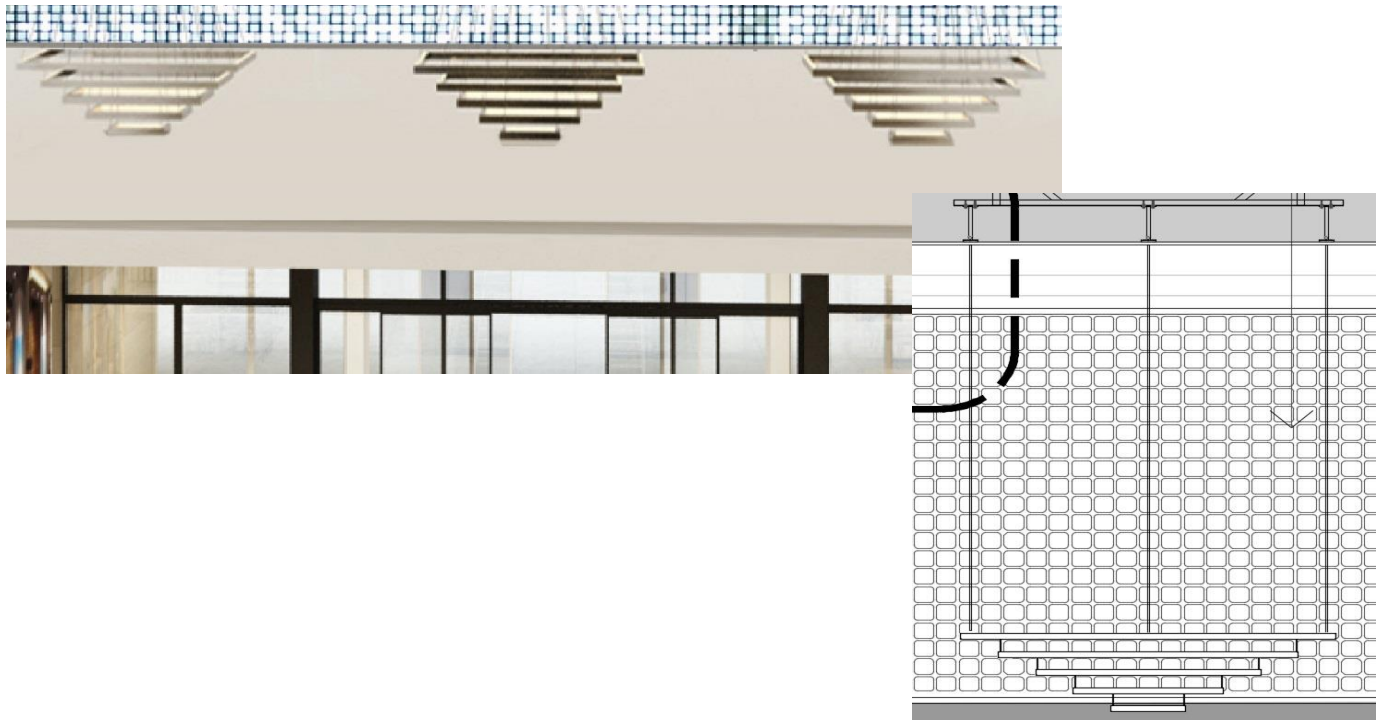

**Description**

Bespoke Pendant

**Location:** Ground Floor Atrium

**Luminaire information:**

Manufacturer (Design based on)	Lightcraft Lighting Solutions	Model	
Alternative Manufacturer		Protection Class	
Colour		Controlgear	
Housing		Dimming	
Reflector	-	Luminaire Lumen Output	
Diffuser		Design Load (watts)	100W Max (LED) per pendant
Mounting	Pendant mount	Cut-Off Angle	
Accessories			