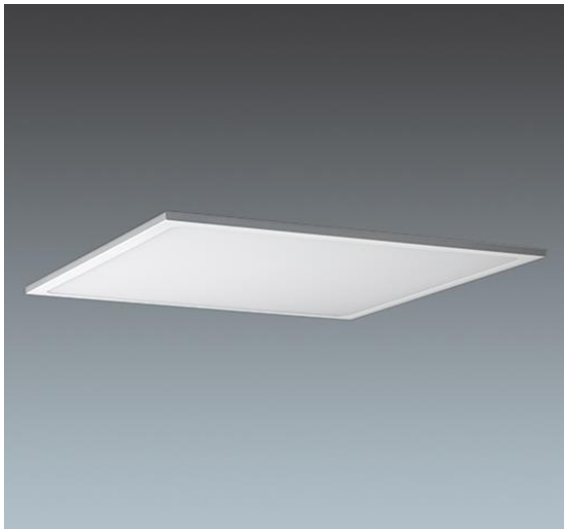

**Description**

Recessed 60X60 LED

**Location:** Management Offices - Pantries etc.

<b>Luminaire information:</b>			
Manufacturer (Design based on)	Thorn	Model	OMEGA LED 3250-830 HF Q597
Alternative Manufacturer	Trilux ,philips.Zumtobel	Protection Class	IP 44
Colour	white	Controlgear	Integral Electronic
Housing	deep drawn steel	Dimming	None
Reflector	opal acrylic	Luminaire Lumen Output	2604 lm
Diffuser	opal acrylic	Design Load (watts)	32 W
Mounting	Ceiling Recessed		
Accessories	All applicable installation accessories		
<b>Lamp information:</b>		<b>Notes:</b>	
Specification	28 W LED		
Lamp Key	LED		
Lumen output/Lamp	3465 lm		
Lamp Life (hours)	50,000		
Colour Temp	3000K		
Lamp Base			