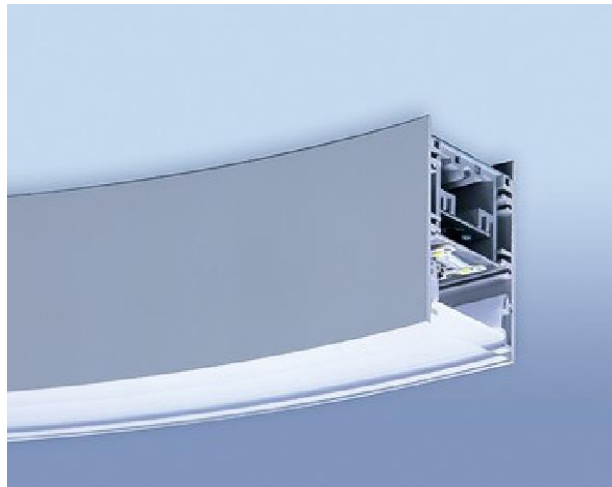

Project	My City Center, Abu Dhabi	Type	LL20	
Project No.	15-7364-0000	Stage:		Final Design

Description

Curved Linear LED

Location: Food Court

Luminaire information:

Manufacturer (Design based on)	Lightnet Architectural Lighting	Model	Liquid Line A3
Alternative Manufacturer	Prolicht, XAL, Selux	Protection Class	IP20
Colour	Black	Controlgear	Integral Electronic 240V/50Hz
Housing	Extruded Aluminium	Dimming	None
Reflector	Individual LED reflectors	Luminaire Lumen Output	1770 lm/m
Diffuser	Microprismatic Screen	Design Load (watts)	23W/m
Mounting	Recessed	Cut-Off Angle	
Accessories	Connectors, Cables, bracket, all applicable installation accessories		

Lamp information:

Specification	23W/m LED	Notes:	Curved Linear Continuous Mount
Lamp Key	LED		Light Line LED
Lumen output/Lamp	5000 lm/m		
Lamp Life (hours)	50,000		
Colour Temp	3000K		MacAdam 2 Single Bin
Lamp Base