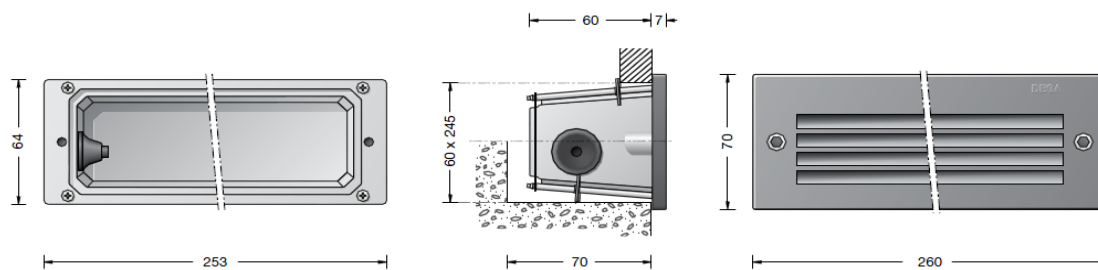

### Description

Recessed Wall Lights

Location: Ramp Walls