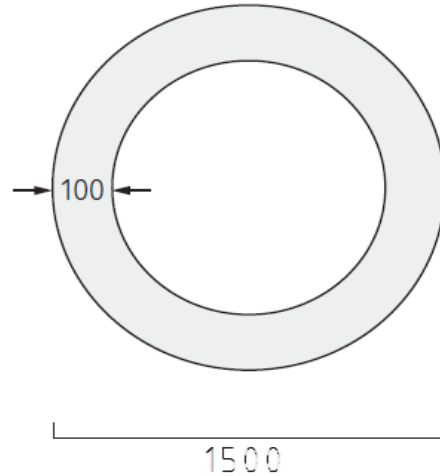

Project	My City Center, Abu Dhabi	Type No.	P11		
Project No.	15-7364-0000			Stage:	Final Design

Description

Corcular LED Pendant

Location: Food Court

Luminaire information:

Manufacturer (Design based on)	Lightnet Architectural Lighting	Model	Ringo Star-G1 Direct Opal
Alternative Manufacturer	Prolicht, XAL, Selux	Protection Class	IP20
Colour	Black	Controlgear	Integral Electronic 240V/50Hz
Housing	Extruded Aluminium	Dimming	None
Reflector	Individual LED reflectors	Luminaire Lumen Output	4800 lm
Diffuser	Opal Screen	Design Load (watts)	65W
Mounting	Pendant mount - Central Suspension	Cut-Off Angle	
Accessories	Cables, bracket, all applicable installation accessories		

Lamp information:		Notes:	
Specification	65W LED	Circular LED Pendant	
Lamp Key	LED		
Lumen output/Lamp	4800 lm		
Lamp Life (hours)	50,000		
Colour Temp	3000K	MacAdam 2 Single Bin	
Lamp Base