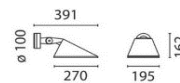

Project	My City Center, Abu Dhabi	Type No.	WL2		
Project No.	15-7364-0000			Stage:	Final Design

Description

Wall Mounted Lights

Location: Parking Areas, External circulation areas

Insert Picture

Luminare information:			
Manufacturer (Design based on)	iGuzzini	Model	iTeka BV15
Alternative Manufacturer	Thorn, Philips, Ligman	Protection Class	IP66
Colour	Grey	Controlgear	Integral Electronic
Housing	Corrosion resistant Aluminium	Dimming	None
Reflector	Individual LED Lens, asymmetrical Optics	Luminaire Lumen Output	1800 lm
Diffuser	Cleared Safety Glass	Design Load (watts)	23 W
Mounting	Wall Mounted	Cut-Off Angle	
Accessories	All applicable installation accessories		
Lamp information:		Notes:	
Specification	23W LED	Mounting height to be 2.4 m above FFL	
Lamp Key	LED		
Lumen output/Lamp	1800 lm		
Lamp Life (hours)	50,000		
Colour Temp	3000K		
Lamp Base