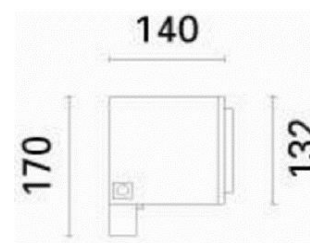

### Description

Façade Projectors - Mounted on canopies

Location: Façade canopies

Luminare information:			
Manufacturer (Design based on)	iGuzzini	Model	iPro BX05
Alternative Manufacturer	Erco, bega, Targetti	Protection Class	IP20
Colour	Grey	Controlgear	Integral electronic
Housing	Die Cast Aluminium	Dimming	Switched
Reflector	Anodized Aluminium	Luminaire Lumen Output	1350 lm
Diffuser	4mm Thick tempered glass	Design Load (watts)	14W
Mounting	Surface Mounted	Cut-Off Angle	
Accessories	Mounting base, all applicable installation accessories		
Lamp information:		Notes:	
Specification	14 W LED	To be aimed on site for optimal angle	
Lamp Key	LED		
Lumen output/Lamp	1350 lm		
Lamp Life (hours)	50,000		
Colour Temp	3000K		
Lamp Base			