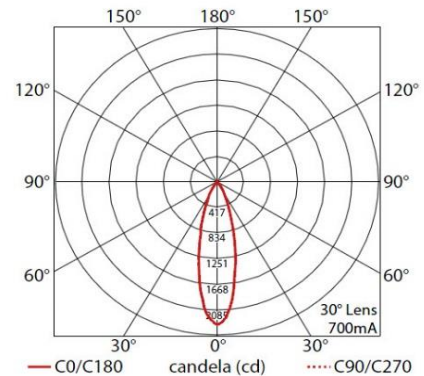

Project	My City Center, Abu Dhabi	Type	LL8	
Project No.	15-7364-0000	Stage:		Final Design

Description

Façade Linear LED

Location: Façade Screens

Luminaire information:

Manufacturer (Design based on)	KKDC Lighting	Model	SEN 050
Alternative Manufacturer	LED Linear, EcoSense, Lumenpulse	Protection Class	IP67
Colour	Steel Grey	Controlgear	Remote Electronic 240V/50Hz 350mA
Housing	Cast Aluminium	Dimming	
Reflector	Individual LED reflectors, 10°x45° Grazing optics	Luminaire Lumen Output	1420 lm/m
Diffuser	Polycarbonate Lens	Design Load (watts)	22W/m
Mounting	Surface mount, with brackets	Cut-Off Angle	
Accessories	Connectors, Cables, bracket (SCI-A-MNT-ADJ), all applicable installation accessories		

Lamp information: Notes:

Specification	22W/M LED	
Lamp Key	LED	Continuous end-to-end Mounting for Façade
Lumen output/Lamp	1420 lm/M	Screen.
Lamp Life (hours)	50,000	Contractor to verify exact lengths and required power supplies as per site conditions.
Colour Temp	3000K	
Lamp Base		MacAdam 2 Single Bin