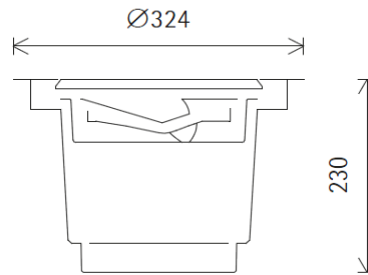

**Description**

Recessed Wallwasher

**Location:** Façade Walls

**Luminaire information:**

Manufacturer (Design based on)	Erco	Model	Tesis 33582.000
Alternative Manufacturer	Hoffmeister, Zumtobel, iGuzzini	Protection Class	IP68
Colour	Silver Grey	Controlgear	Integral Electronic
Housing	Toughened Plastic, Black, Stainless Steel Trim	Dimming	None
Reflector	LED Lens system, Wallwash optics	Luminaire Lumen Output	3360 lm
Diffuser	Toughened Glass	Design Load (watts)	32 W
Mounting	Recessed in ground		
Accessories	Power Supplies, connectors, all applicable installation accessories		