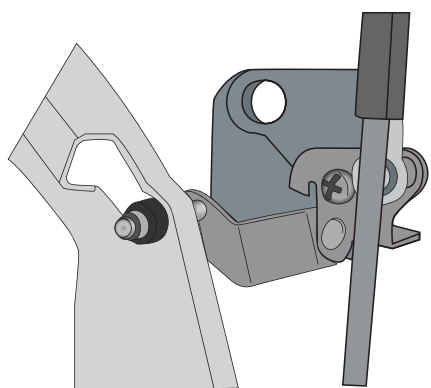

150, V150 (02~) - 64D-W0093-01-00

Kit Includes:

Qty	Description	Part #
1	Gasket, Float Chamber	64D-14384-01-00
2	Valve, Needle	6E5-14546-00-00
2	Clip	6E5-14159-00-00
2	Pin, Float	6E5-14386-02-00
2	Gasket	61U-14959-00-00
2	Valve, Drain	64D-14394-00-00
2	Gasket	6E5-14398-01-00
2	Plug	6E5-14328-01-00
2	Gasket	6E5-14979-00-00
1	Gasket	6J8-14995-00-00
1	Gasket	6E5-14198-A2-00

150, V150, 175, 200 (96~01), 225 2.6L (96~), P150, P175, P200 (96~99), S150, C150, S175, S200 - 64D-W0093-00-00

Kit Includes:

Qty	Description	Part #
1	Gasket, Float Chamber	64D-14384-01-00
2	Valve, Needle	6E5-14546-00-00
2	Clip	6E5-14159-00-00
2	Pin, Float	6E5-14386-02-00
2	Gasket	61U-14959-00-00
2	Valve, Drain	64D-14394-00-00
2	Gasket	6E5-14398-01-00
2	Plug	6E5-14328-01-00
2	Gasket	6E5-14979-00-00
1	Gasket	6J8-14995-00-00
1	Gasket	6E5-14198-A2-00

225, 250 3.1L (90~96), S225, S250- 61A-W0093-01-00

Kit Includes:

Qty	Description	Part #
1	Clip	6E5-14159-01-00
1	O-Ring	93210-50MA8-00
1	Gasket	61A-14198-00-00
1	Valve, Needle	6E5-14546-00-00
1	Pin, Float	61A-14386-00-00
1	Valve, Drain	61A-14394-00-00
1	Gasket, Float Chamber	61A-14384-00-00
1	Screw, Air Adjusting	6E5-14323-03-00
1	Gasket	61A-14995-00-00
1	Gasket	61A-14959-00-00
1	O-Ring	61A-14561-00-00

Cam Roller

Cam rollers can wear over time. Stocking a few will help ensure your customers get the quick service they need. Used on most two strokes from 9.9 HP up.

682-41291-00-00