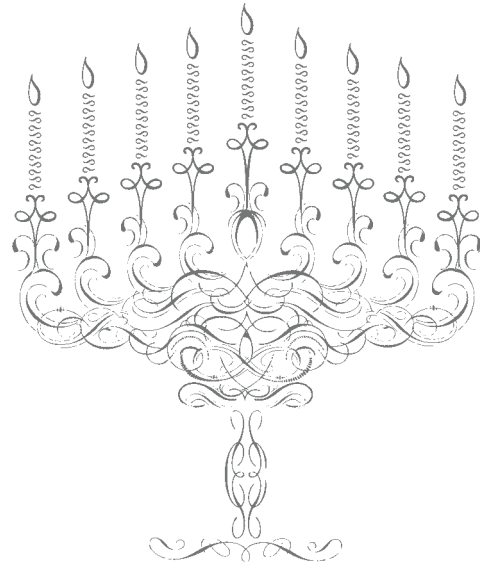

HAPPY HANUKKAH

Happy Hanukkah » 1 stamp
Wood 135782 **$20.95 AUD** | **$24.95 NZD**