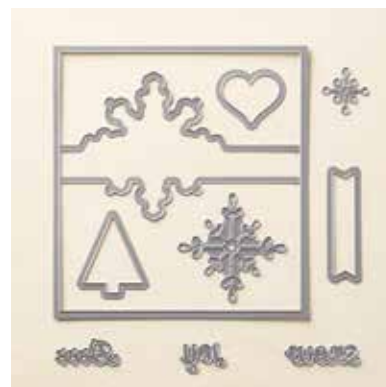

Snowflake Card Thinlits Dies

135855 **$55.95 AUD** | $67.95 NZD
9 dies. Includes the words 'Joy,' 'Snow,' and 'Brrr'. Largest die: 6 x 1.3 cm. Folded card size: 10.8 x 14 cm.