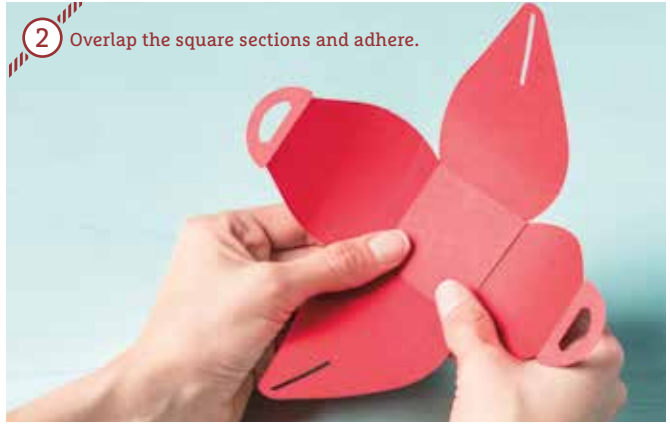

3 Close and embellish.

A wash-
taped front adds
instant panache
(AC p. 190).

1 Cut an envelope, closures and tag.

Gift Card Envelope & Trims Thinlits Dies

135854 \$55.95 AUD | \$67.95 NZD
Make simple envelope enclosures and tags to match.
5 dies. Envelope folded size: 10.2 x 7 cm. Use with Big
Shot and Standard Cutting Pads (AC p. 224).