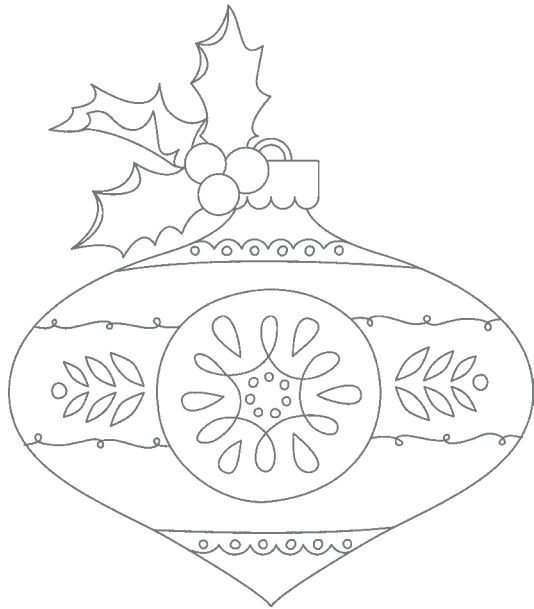

Christmas Bauble » 1 stamp
Wood 133824 **$18.95 AUD** | **$22.95 NZD**