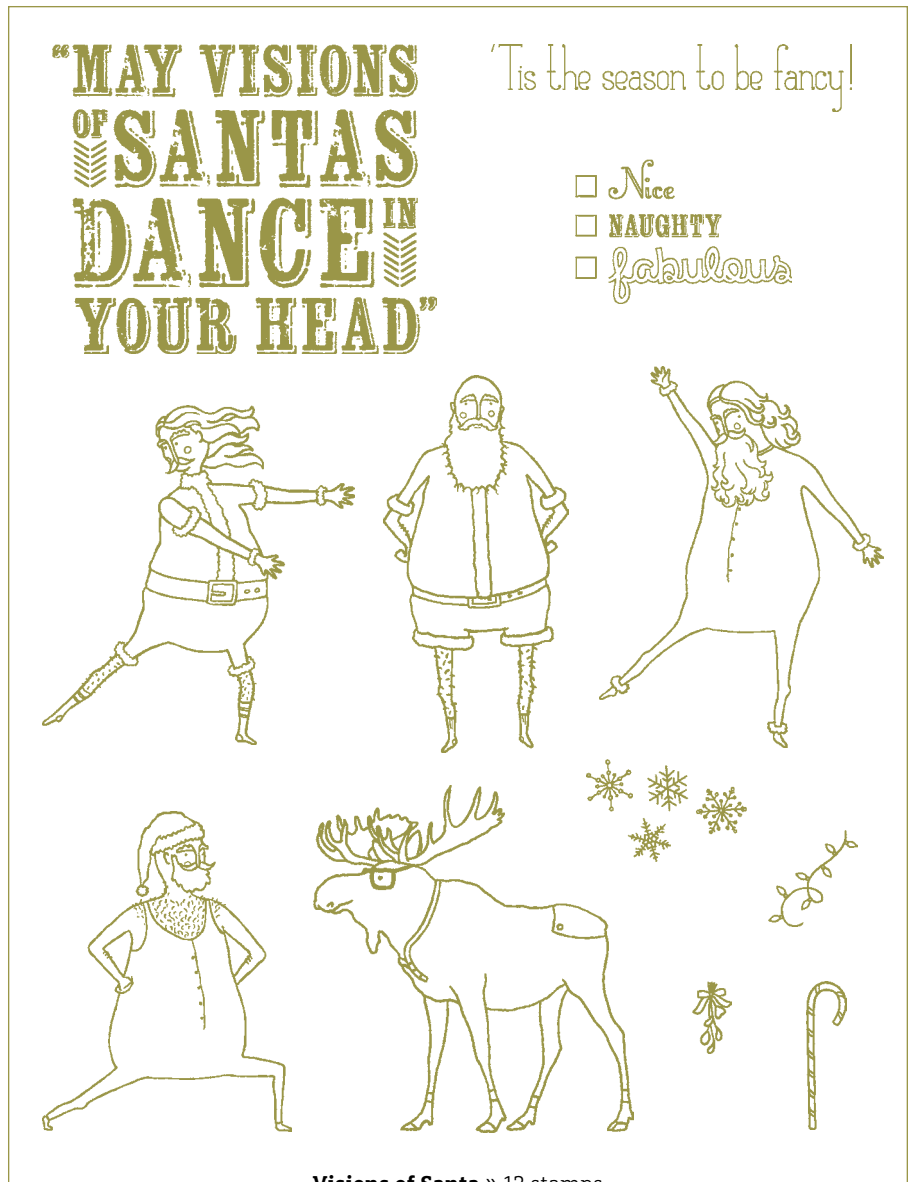

Visions of Santa » 12 stamps

Photopolymer 135167 **$27.95 AUD** | $33.95 NZD

Two-Step