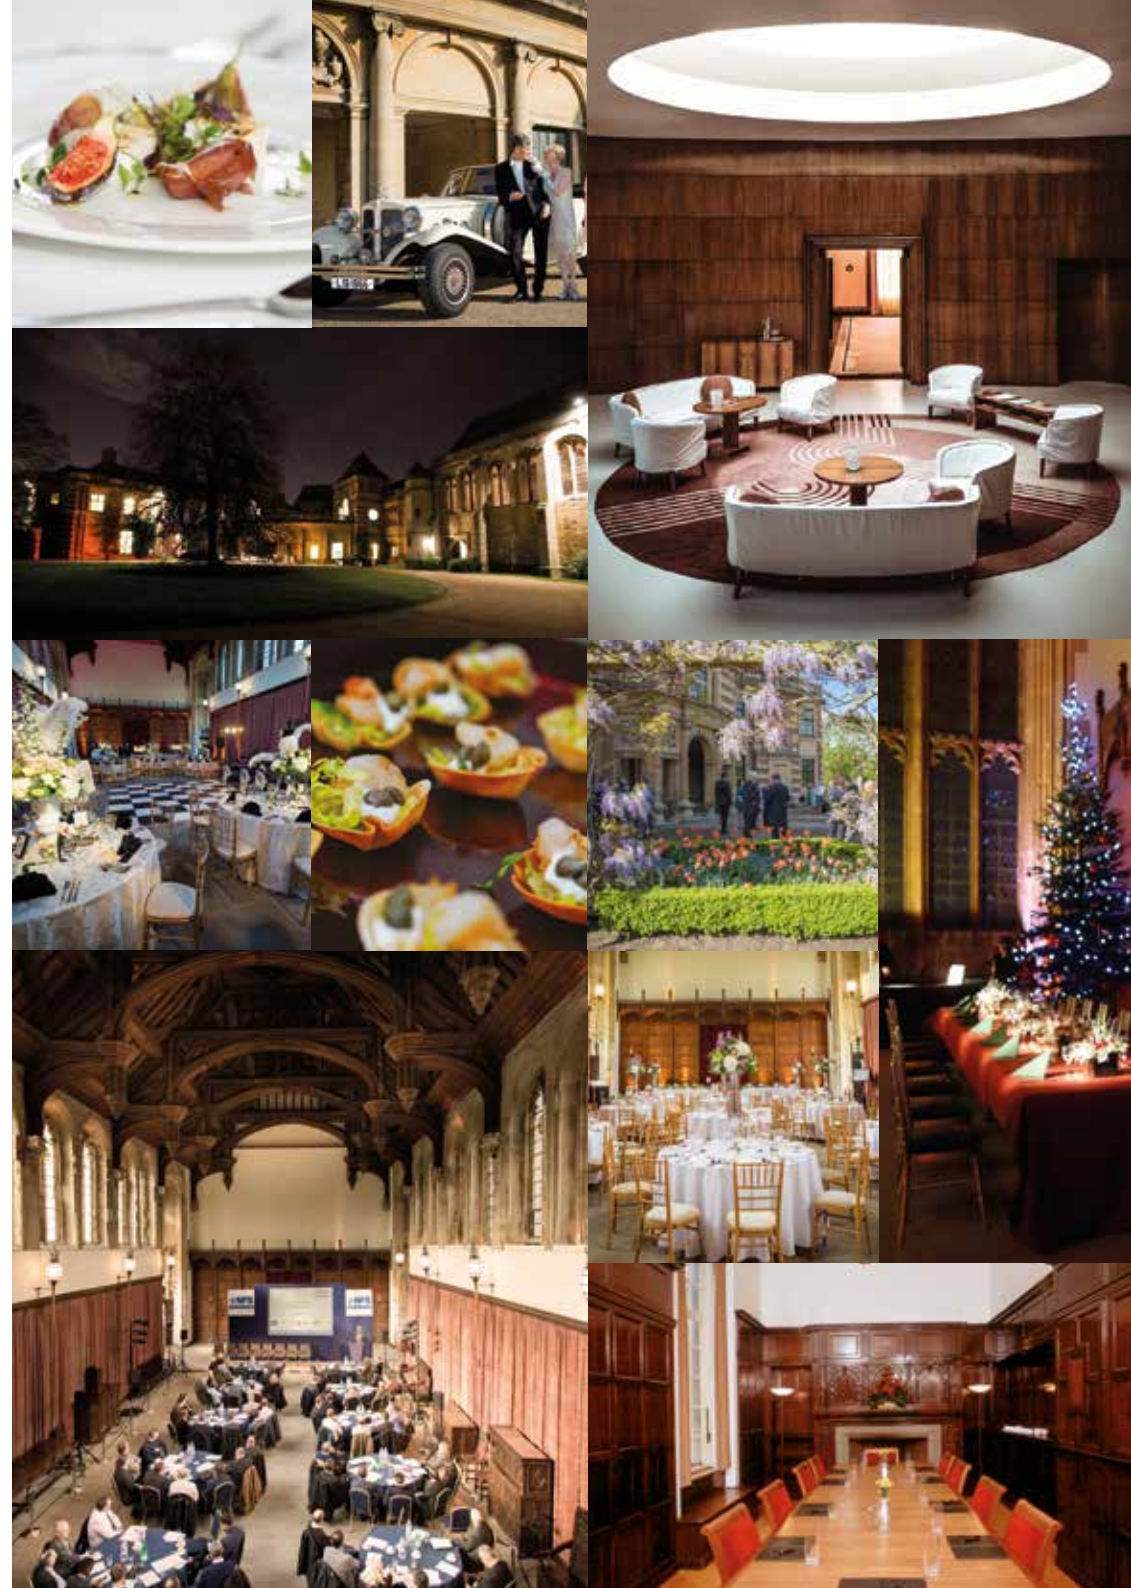

Dining: 60 | Drinks: 200 | Theatre: 60 | Boardroom: 40

Welcome your guests into the elegant Entrance Hall for registration, drinks and canapés. Make use of the adjoining Italian Drawing Room for lunch or dinner. Head out onto the terrace and south lawn for afternoon tea or evening drinks receptions.

GREAT HALL

Dining: 200 | Drinks: 300 | Dinner & Dancing: 170 | Theatre: 200 | Banquet: 150

The Great Hall is an impressive showcase of medieval architecture where you can host a range of corporate events from conferences, lunches, away days, banquets and evening receptions. Enhance your event with bespoke lighting and decoration, or enjoy live music from the minstrel's gallery.

THE OAK ROOM

Dining: 10 | Boardroom: 10

The Oak Room, with its traditional wooden panels, is ideal for boardroom meetings or theatre style presentations.

THE GARDENS

Drinks: 300

The flagstone terrace overlooks the moated flower gardens and is a charming place for coffee or champagne. With climbing wisteria and scented roses, the south lawn is a beautiful setting for away day events and drinks receptions.