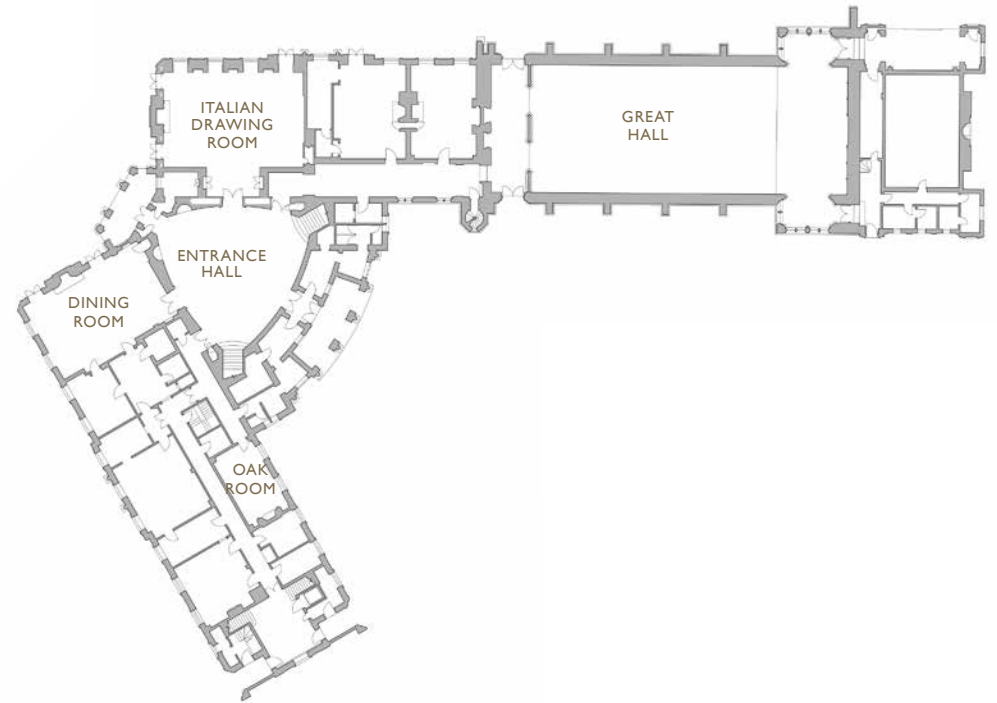

FLOOR PLANS

GROUND-FLOOR