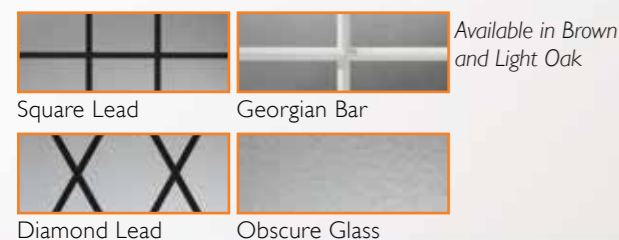

Decorative Glass Options

Homeframe windows and doors are available in various Georgian and Leaded designs as shown here. Please speak to your installer for more details.