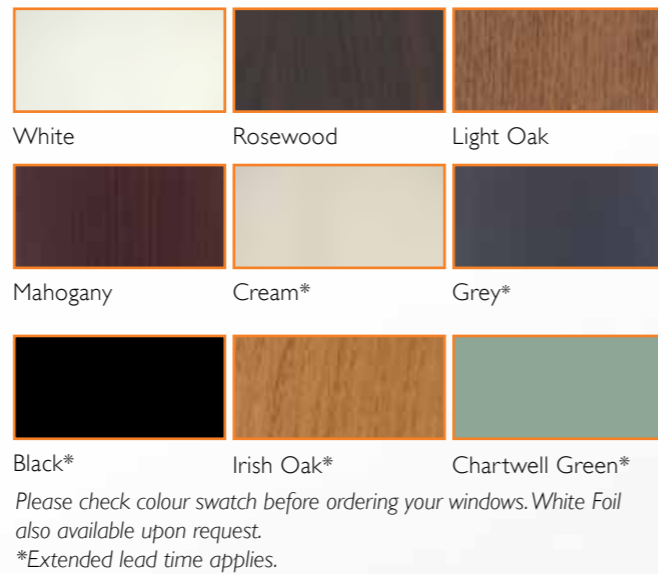

Colour Options

Our windows and doors are available in a wide range of colours which will complement your home. Choose from the ever popular White, to various wood effects and the increasingly popular Cream, Black and Grey coloured windows and doors. Most of our windows feature White on the inside, but please speak to your installer to check availability if you'd like matching colours inside and out.