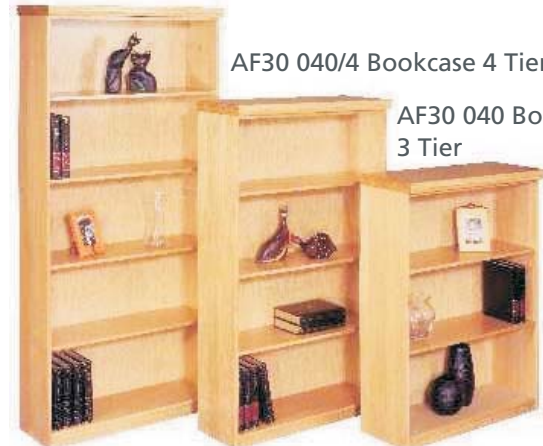

AF30 051 Mobile Pedestal Deep Filer+ Pencil Tray
AF30 052 Mobile Pedestal 3 Drawer + Pencil Tray

Accessories

- AF 20 056 hat & coat stand
- AF 20 050 letter tray
- AF 20 051 waste paper bin
- AF 20 053 planter 550 x 550 x 420
- AF 20 054 planter 650 x 650 x 420
- AF 20 055 planter 1050 x 350 x 420

AF30 115 Combination
Bookcase with 2 Shelves
(Solid Oak Framed Glass Door
Book Case & a Closed Cabinet)

AF30 041 Bookcase
with 2 Shelves
and Solid Oak
Framed Glass Doors

AF30 081 Bookcase 5 Tier

AF30 040/4 Bookcase 4 Tier