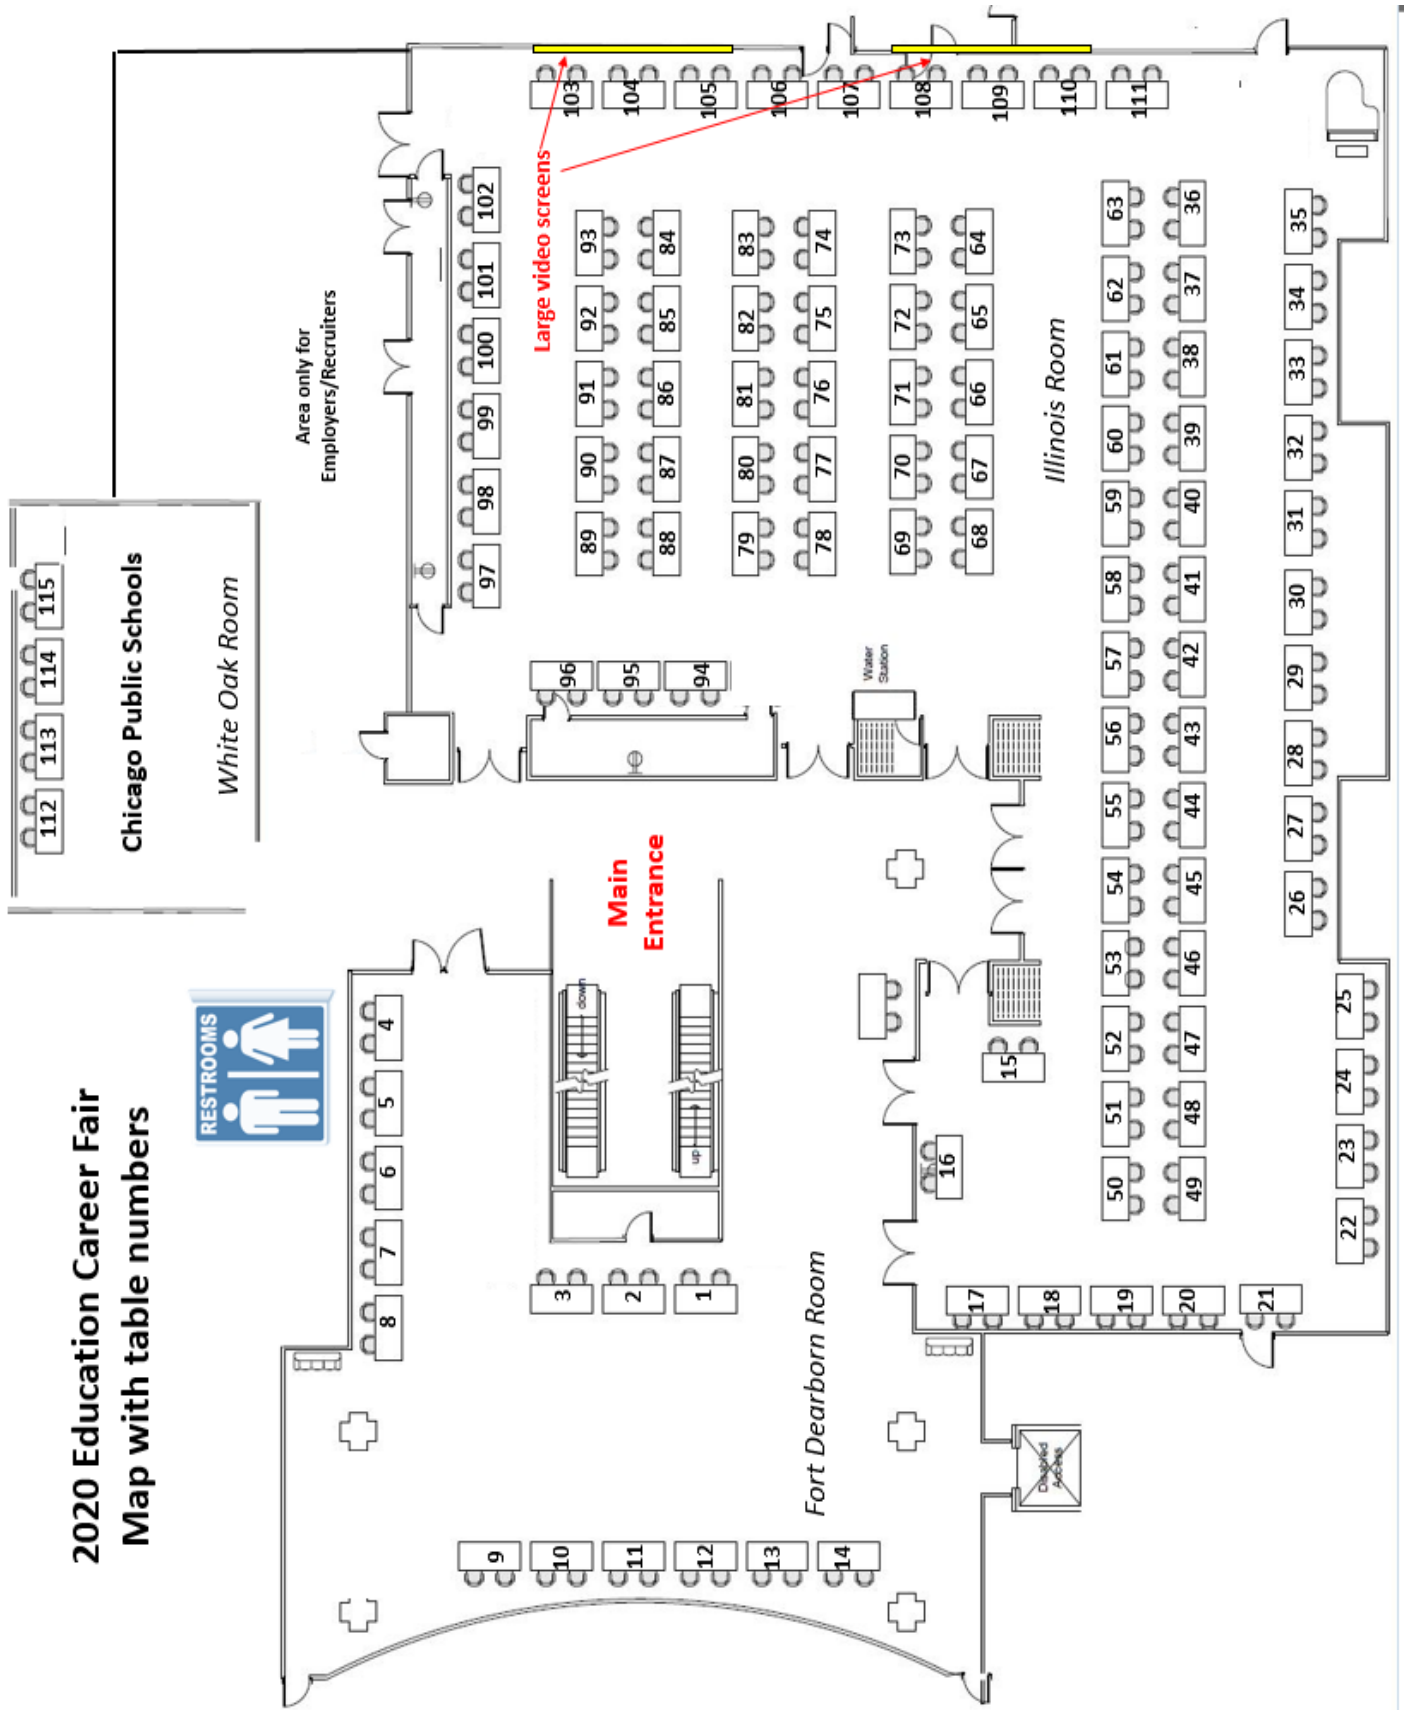

2020 Education Career Fair

Map with table numbers

Office of Career Services