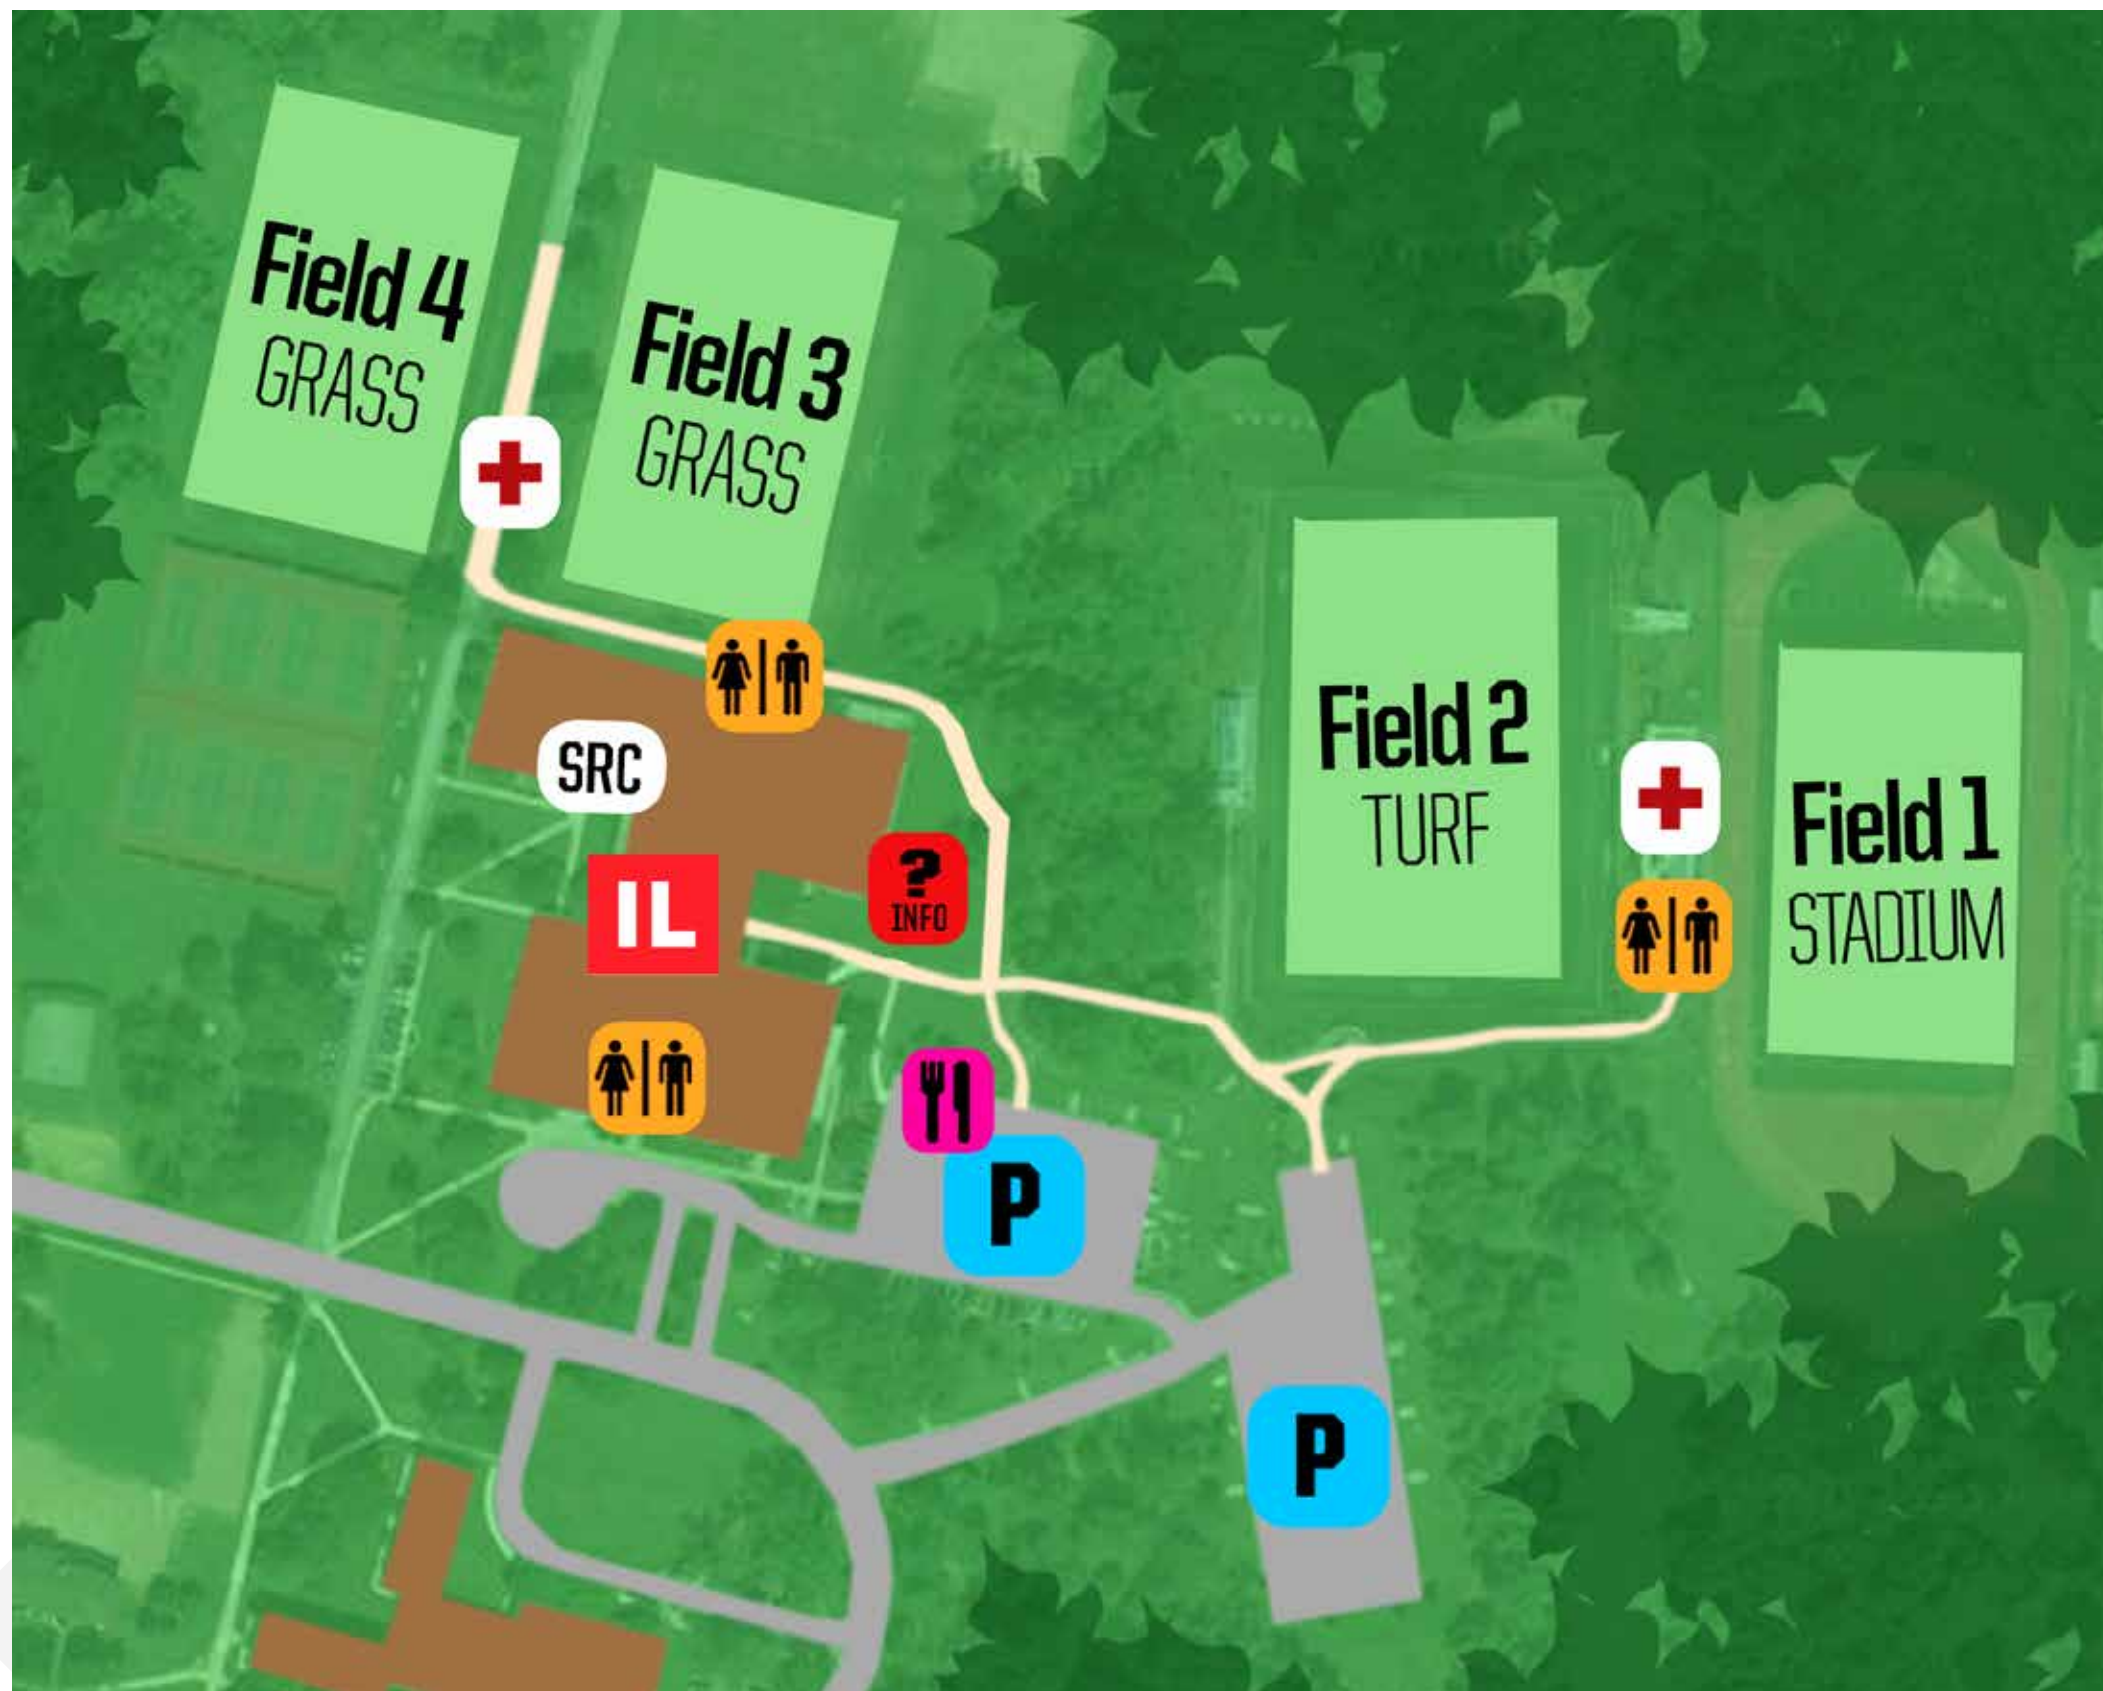

IL STUDIO

PLAYERS & COACHES ONLY

PARKING

Parking is limited near fields. See above for more parking options on Goucher Campus.

FROELICHER HALL

Dorm for Overnight Campers

STIMSON DINING HALL

Overnight Campers ONLY

You gotta see
the shell!

RELAX
AT THE GREENE TURTLE.

Before or after your games, put your collective feet up and **RELAX** at the Greene Turtle in Towson. We are pleased to host whole-team dinners or just an MVP and their family. A no-pressure atmosphere that welcomes "lacrossies."

For more information call 410.825.3980 or email us at gttowson@thegreenturtle.com

10% OFF INSIDE LACROSSE PARTICIPANTS

408 York Road | Towson | greenturtle.com

all new Greene Turtle Lacrosse Apparel

- 
GENERAL INFORMATION
 Schedules, Standings, Results, Questions, etc.
- 
IL STUDIO
 PLAYERS & COACHES ONLY
- 
MEDICAL TENTS
 Trainers and Ice
- 
RESTROOMS
 Men's and Women's
- 
FOOD & DRINK
 Breakfast, Lunch and Snacks
- 
PARKING
 Parking is limited near fields. Reference larger map for more parking areas on Goucher Campus.