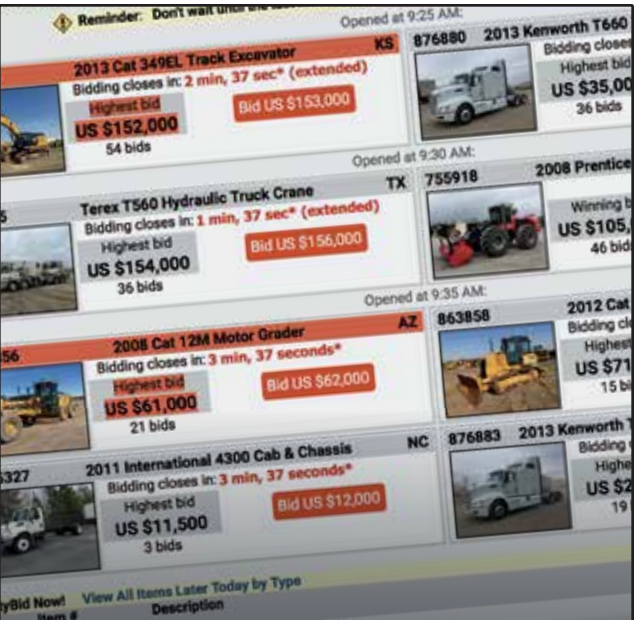

Explore More Equipment

Check IronPlanet's weekly online equipment auctions

ironplanet.com