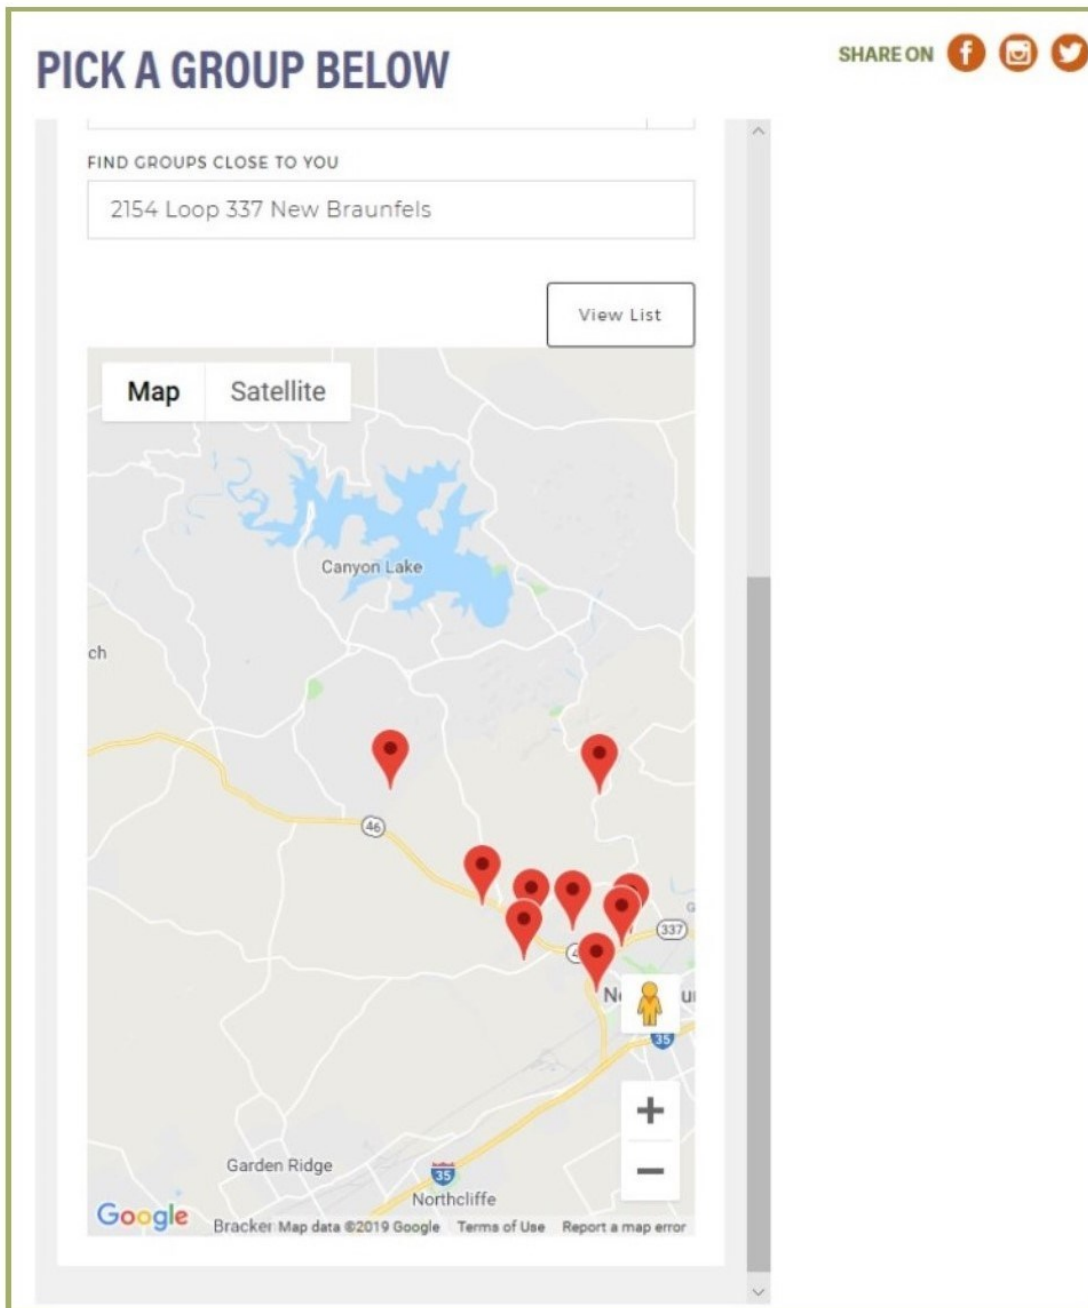

Instructions For Using Oakwood's Adult Small Groups Ministry

Group Finder

8. All of the small groups near your home are displayed as shown below with red pins.