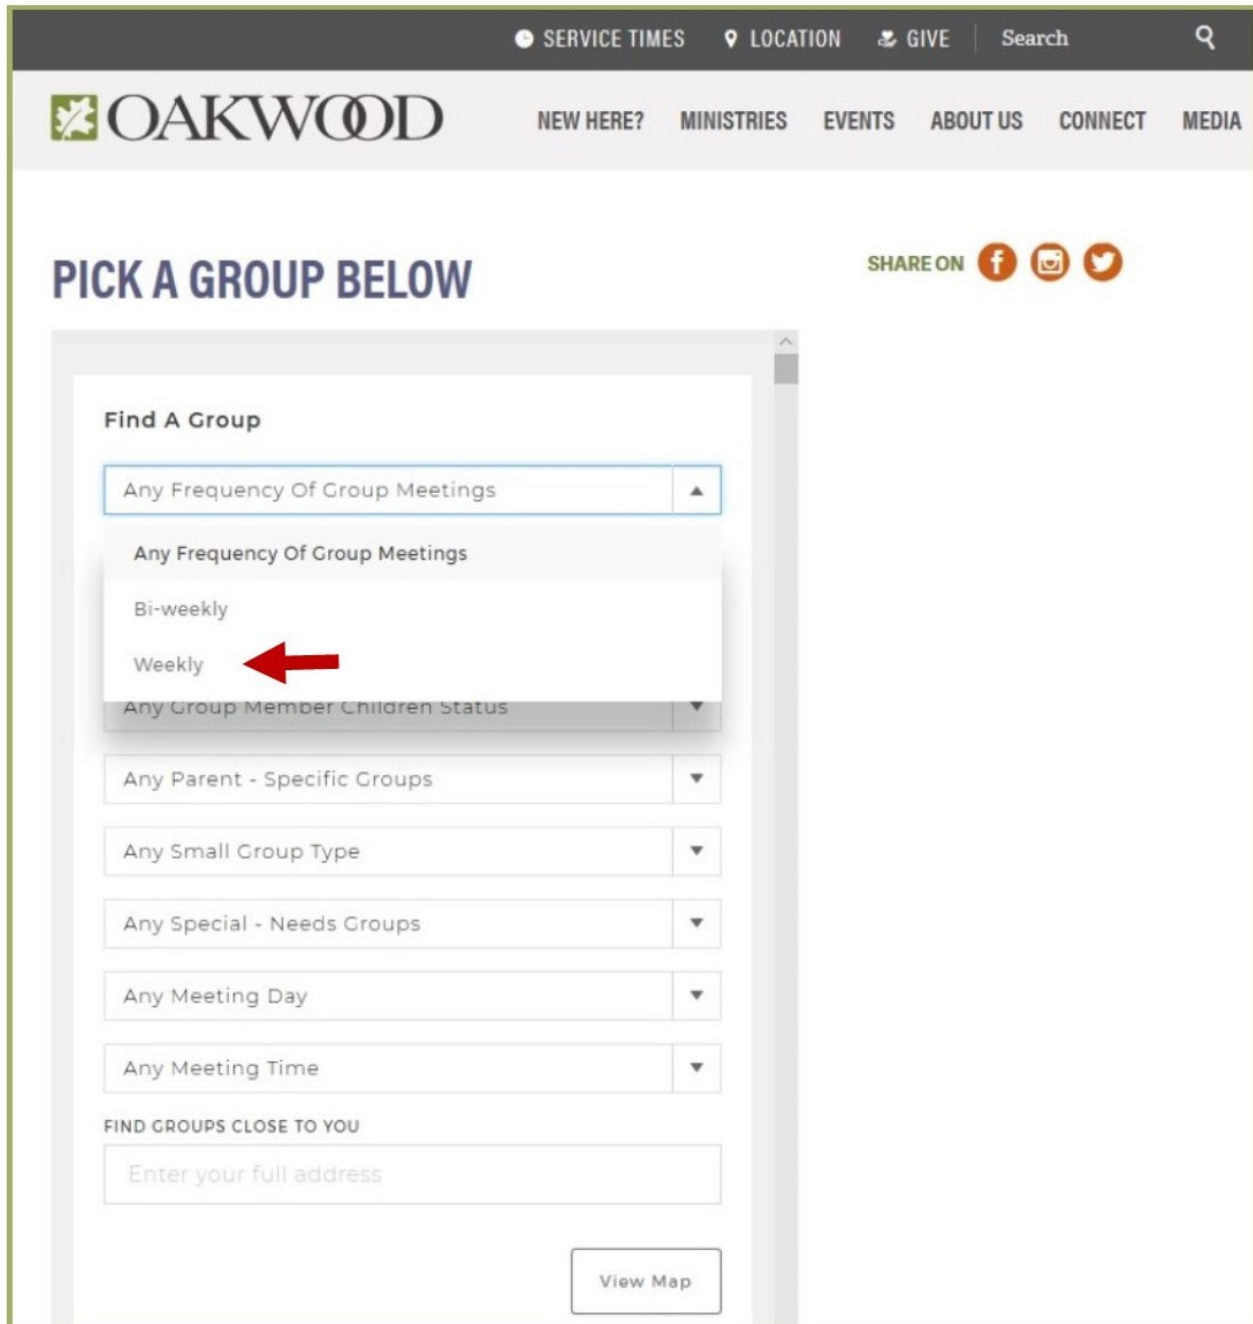

Instructions For Using Oakwood's Adult Small Groups Ministry

Group Finder

4. You may select, for example, frequency of group meeting—weekly or Biweekly. If you prefer weekly, then click on it.