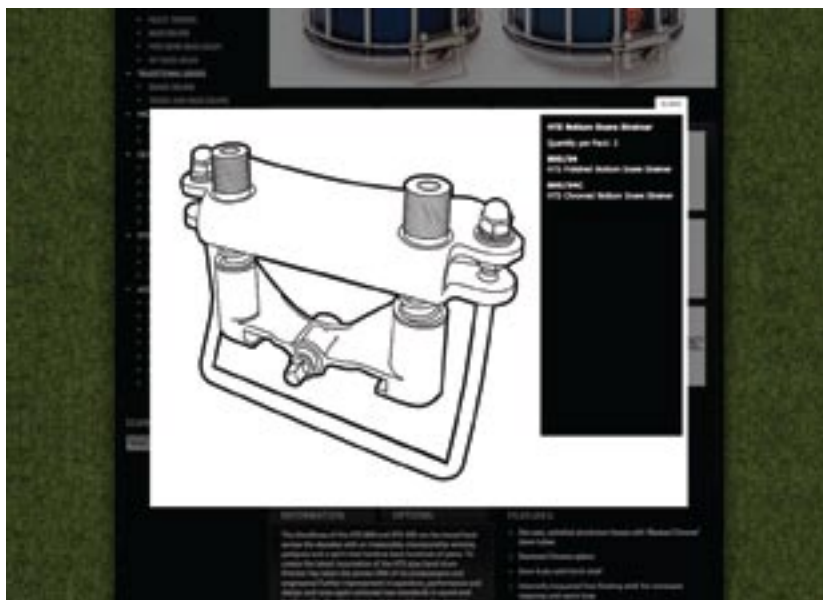

Premier began making marching drums early in its history and continues to this day to define the look and sound that others follow. During the 1980s British military corps took the Premier sound to America and sparked a revolution in drum design that many imitate. Premier has always counted the finest marching performers and educators among its endorsing artists and continues to build on this into the future.

A BRIGHT FUTURE

With dealers in over 80 countries stocking Premier products, drummers around the world have greater access than ever to these great instruments. To locate your nearest dealer visit the official Premier website at marching.premier-percussion.com.

The site has been redesigned to include all of the information you could wish for on Premier – products, specifications, spare parts, artists, news and events. Register online for exclusive Premier news direct to your inbox.

Get closer to Premier by joining thousands of other fans following the official Premier social networking sites. Just search for 'Premier – Official' on Facebook or 'premier_drummer' on Twitter for the latest information on Premier as it happens. Interact directly with Premier and help shape the future of Premier and its instruments for years to come.

[premier - official](https://www.facebook.com/premier-official)

[premier_drummer](https://twitter.com/premier_drummer)

premier-percussion.com

SPARE PARTS

Premier's ongoing commitment to worldwide customer service has led to an innovative spare parts solution through marching.premier-percussion.com.

Every product page within the website features a 'Spare Parts tab'. Within this every spare part is listed in the form of a clear line drawing. Clicking on the chosen spare part presents detailed information including stock code and quantity per pack.

All spare parts are readily available and can be ordered via Premier's international distributor and dealer network ensuring that your Premier product can be serviced and maintained for years to come.