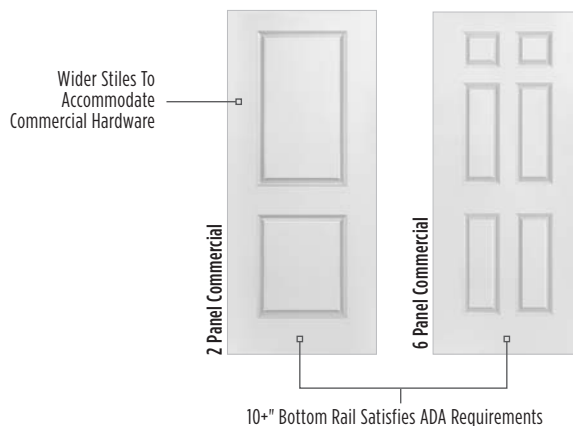

# MOLDED PANEL DOORS

▶ Riverside / 5 Panel Equal Smooth

▶ Cheyenne / 2 Panel Camber-Top Plank

- ▶ Familiar designs with universal appeal add a defining element to any space
- ▶ Perfect for painting
- ▶ Full range of passage and bifold doors
- ▶ Safe 'N Sound, solid core construction available for better durability and sound reduction with the heft and feel of a wood door
- ▶ 20-minute fire-rated doors available for select heights and designs (1-3/4" width only)