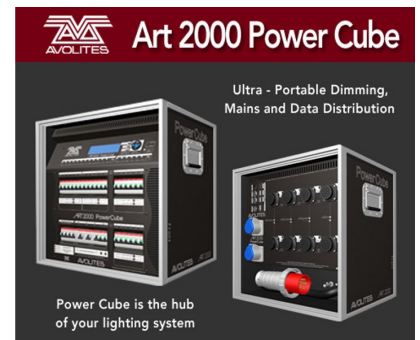

Dimmers And Distros

Featured Product	Description
Avolites Art 2000 Power Cube	• Socapex Output • 12x Dimmer Circuits (10a) • 6x Hot Mains (16a) • 6x Combined Dimmer and Hot Mains (10A) • 2x Utility 16A Sockets • 63A 3ph Plug
Day Rate: £84	Week Rate: £125

Product	Description	Day Rate	Week Rate
Rubber box 32a to 4x16a distro	• 4x16a Outputs • 8a Trips • IP44	£15	£25
32a to 3x16a Distro Board	• 3x16a Outputs • 10a Trips • IP44	£10	£20
18 Channel Hot Power Distro	• 3 Socapex Out • 6 10a Channels Per Soca • 63a 3 Phase Plug	£40	£60
Zero 88 Beta Pack 3	• Either 12x15a Out (2 Per Channel) or Socapex out	£25	£35
Strand 6ch Dimmer Rack	• 6x 16a outputs • 63a Single Phase Plug	£20	£25
Chauvet Data Stream DMX Buffer	• 5 and 3 Pin In • 8x 5 and 3 Pin Out	£10	£15
Showtec Dmx Buffer	• 5 And 3 Pin In • 8x 3 Pin Out	£10	£15