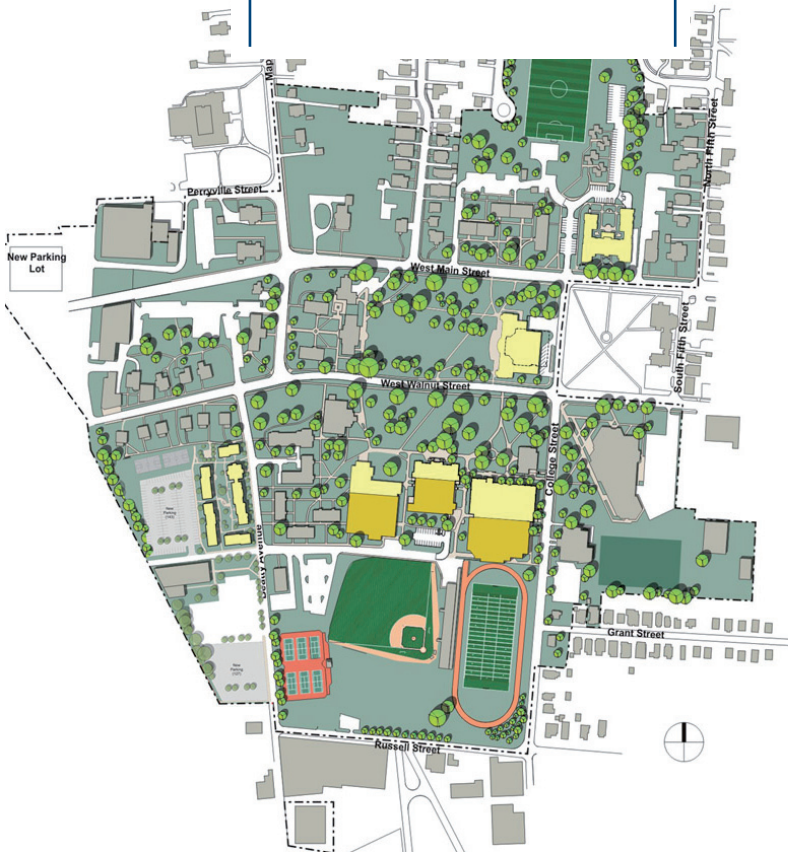

MASTER PLANNING SERVICES

Hastings+Chivetta
ARCHITECTURE • PLANNING • ENGINEERING

UNIVERSITY OF TULSA

CAMPUS MASTER PLAN | CAMPUS ARCHITECTS, TULSA, OK

In 2002 and 2011, Hastings+Chivetta was commissioned by University of Tulsa to update the original 1995 Master Plan and conduct a campus-wide Space Utilization Study. The study and plan helped Hastings+Chivetta identify critical projects to meet long-term campus needs. With approval from TU administration, Hastings+Chivetta developed site plans and designs for the key facilities including Collins Hall Welcome Center, Computer Science/Electr. Eng. Bldg., Petroleum Engineering/Mechanical Engineering Building, Performing Arts Center, McFarlin Library, Collins Fitness Center, Case Athletic Complex and Hurricane Soccer & Track Stadium.

CENTRE COLLEGE

CAMPUS MASTER PLAN | CAMPUS ARCHITECTS, DANVILLE, KY

In the fall of 2002, Centre College commissioned Hastings+Chivetta to complete a Campus Master Plan. The plan identified several projects - both new and renovation of existing facilities - that were determined to be necessary for the advancement of the college. These projects, designed by Hastings+Chivetta, include Crouse Academic Center, a new Campus Center, Pearl Residence Hall, Sutcliffe Athletic Center, Young Hall Science Center and Brockman Residential Commons.

LINDENWOOD UNIVERSITY

CAMPUS MASTER PLAN | CAMPUS ARCHITECTS, ST. CHARLES, MO

Lindenwood hired Hastings+Chivetta to update their Campus Master Plan for the 21st century and to include growth management issues such as night and weekend programs. Hastings+Chivetta then designed the major buildings identified in the plan. Improvements also included new walkways, signage and re-roofing many newer flat roof structures to match pitched roof historic buildings. Plan documents boosted fundraising efforts for a successful capital campaign.