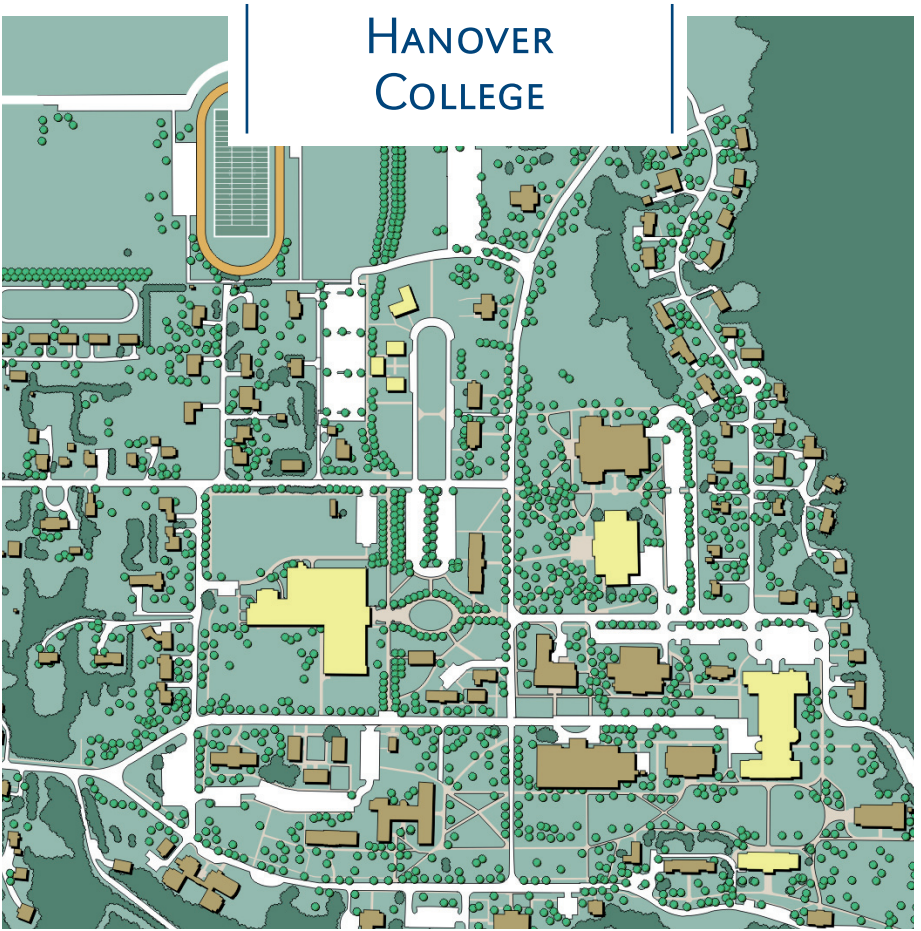

HANOVER COLLEGE

CAMPUS MASTER PLAN | CAMPUS ARCHITECTS, HANOVER, IN

Founded in 1827, Hanover College prepared to meet the technological and collaborative challenges of the 21st century. Hanover leaders hired Hastings+Chivetta to do a comprehensive review to assess overall needs and provide strategies for responding to those needs within the framework of the existing campus. The Campus Master Plan proposed a series of concepts that the College could implement over time by either renovation or adaptive re-use of existing structures. Hastings+Chivetta was asked to locate and design many of the new facilities.