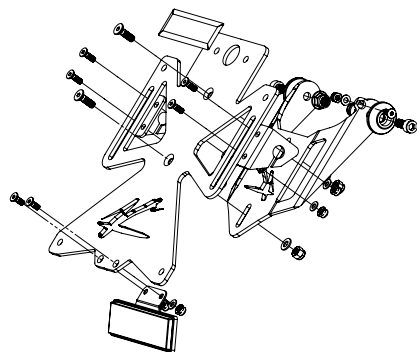

Mounting kit sold separately / Kit attacchi venduti separatamente

PRODUCT MODEL	CODE
"Extreme" license plate holder Alu Piastra portatarga Alluminio "Extreme"	P RTPX

BIKE MODEL	YEAR	CODE	BIKE MODEL	YEAR	CODE
APRILIA			KAWASAKI		
RSV4 / R / TUONO	09-13	P RTAA01	ZX 6-636 R / RR	03-04	P RTAK01
BMW			ZX 6-636 R / RR	05-06	P RTAK03
S 1000 RR	09-11	P RTAB01		07-08	P RTAK06 ♦
S 1000 RR/HP4	12-14	P RTAB04		09-17	P RTAK08
S 1000 RR	15-17	P RTAB05	ZX 10 R	06-07	P RTAK05
DUCATI				08-10	P RTAK08
749 / 999	03-06	P RTAD02		11-15	P RTAK12
848 / 1098 / 1198	07-13	P RTAD03		16-17	P RTAK16
PANIGALE 899 / 1199	12-15	P RTAD05	ZZR1400R	06-17	P RTAK09
MONSTER 696 / 796	08-14	P RTAD04 ♦	ER6N	05-08	P RTAK04
HONDA				09-11	P RTAK10
CBR 600 F	11-13	P RTAH09	Z 650	2017	P RTAK18
CBR 600 RR	03-04	P RTAH05	Z 750 / R	03-06	P RTAK01
	05-06	P RTAH06		07-13	P RTAK07
	07-12	P RTAH07 ♦	Z 900	2017	P RTAK17
	13-16	P RTAH11	Z 800	13-16	P RTAK13
CBR 1000 RR	04-05	P RTAH05	Z 1000	03-06	P RTAK01
	06-07	P RTAH06		07-09	P RTAK07
CBR 1000 RR (NO ABS)	08-16	P RTAH08		10-13	P RTAK11
CBR 1000 RR ABS	08-16	P RTAH10		14-17	P RTAK14
	2017	P RTAH12	Z 1000 SX	07-16	P RTAK11
HORNET 600	07-13	P RTAH09	MV AGUSTA		
CB 1000 R	08-17	P RTAH09	F4	10-17	P RTAM05
			F3	11-17	P RTAM03
			B3	11-15	P RTAM04

Available Foreign License Plate Holder for Pista / Extreme

COUNTRY	"PISTA"	"EXTREME"
Australia	P RTPA AUS	P RTPX AUS
Switzerland	P RTPA CH	P RTPX CH
Germany	P RTPA DE	P RTPX DE

COUNTRY	"PISTA"	"EXTREME"
Spain	P RTPA E	P RTPX E
France	P RTPA F	P RTPX F

NOTES

♦ Rear light enclosed / Luce posteriore inclusa

Application list continue