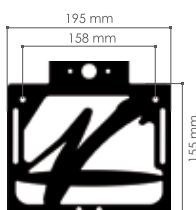

Mounting kit sold separately / Kit attacchi venduti separatamente

PRODUCT MODEL	CODE
"Extreme" license plate holder Alu Piastra portatarga Alluminio "Extreme"	P RTPX

BIKE MODEL	YEAR	CODE	BIKE MODEL	YEAR	CODE
APRILIA			KAWASAKI		
RSV4 / R / TUONO	09-13	P RTAA01	ZX 6-636 R / RR	03-04	P RTAK01
BMW			ZX 6-636 R / RR	05-06	P RTAK03
S 1000 RR	09-11	P RTAB01		07-08	P RTAK06 ♦
S 1000 RR/HP4	12-14	P RTAB04		09-17	P RTAK08
S 1000 RR	15-17	P RTAB05	ZX 10 R	06-07	P RTAK05
DUCATI				08-10	P RTAK08
749 / 999	03-06	P RTAD02		11-15	P RTAK12
848 / 1098 / 1198	07-13	P RTAD03		16-17	P RTAK16
PANIGALE 899 / 1199	12-15	P RTAD05	ZZR1400R	06-17	P RTAK09
MONSTER 696 / 796	08-14	P RTAD04 ♦	ER6N	05-08	P RTAK04
HONDA				09-11	P RTAK10
CBR 600 F	11-13	P RTAH09	Z 650	2017	P RTAK18
CBR 600 RR	03-04	P RTAH05	Z 750 / R	03-06	P RTAK01
	05-06	P RTAH06		07-13	P RTAK07
	07-12	P RTAH07 ♦	Z 900	2017	P RTAK17
	13-16	P RTAH11	Z 800	13-16	P RTAK13
CBR 1000 RR	04-05	P RTAH05	Z 1000	03-06	P RTAK01
	06-07	P RTAH06		07-09	P RTAK07
CBR 1000 RR (NO ABS)	08-16	P RTAH08		10-13	P RTAK11
CBR 1000 RR ABS	08-16	P RTAH10		14-17	P RTAK14
	2017	P RTAH12	Z 1000 SX	07-16	P RTAK11
HORNET 600	07-13	P RTAH09	MV AGUSTA		
CB 1000 R	08-17	P RTAH09	F4	10-17	P RTAM05
			F3	11-17	P RTAM03
			B3	11-15	P RTAM04

Available Foreign License Plate Holder for Pista / Extreme

SWEDEN

COUNTRY	"PISTA"	"EXTREME"
Australia	P RTPA AUS	P RTPX AUS
Switzerland	P RTPA CH	P RTPX CH
Germany	P RTPA DE	P RTPX DE

COUNTRY	"PISTA"	"EXTREME"
Spain	P RTPA E	P RTPX E
France	P RTPA F	P RTPX F

NOTES

♦ Rear light enclosed / Luce posteriore inclusa

Application list continue