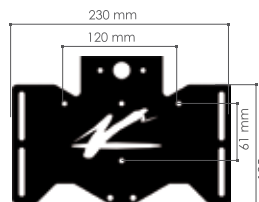

JAPAN

COUNTRY	"PISTA"	"EXTREME"
Hungary	PRTPA H	PRTPX H
Netherlands	PRTPA NL	PRTPX NL
Russia	PRTPA RUS	

COUNTRY	"PISTA"	"EXTREME"
Sweden	PRTPA S	
Japan		PRTPX J

NOTES

(♦) Rear light enclosed / Luce posteriore inclusa