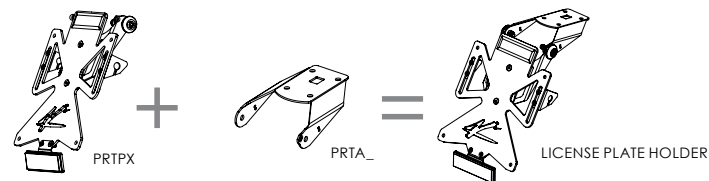

Mounting kit sold separately / Kit attacchi venduti separatamente

PRODUCT MODEL	CODE
"Extreme" license plate holder Alu Piastra portatarga Alluminio "Extreme"	P RTPX

BIKE MODEL	YEAR	CODE	BIKE MODEL	YEAR	CODE
APRILIA			KAWASAKI		
RSV4 / R / TUONO	09-13	P RTAA01	ZX 6-636 R / RR	03-04	P RTAK01
BMW			ZX 6-636 R / RR	05-06	P RTAK03
S 1000 RR	09-11	P RTAB01		07-08	P RTAK06 ♦
S 1000 RR/HP4	12-14	P RTAB04		09-17	P RTAK08
S 1000 RR	15-17	P RTAB05	ZX 10 R	06-07	P RTAK05
DUCATI				08-10	P RTAK08
749 / 999	03-06	P RTAD02		11-15	P RTAK12
848 / 1098 / 1198	07-13	P RTAD03		16-17	P RTAK16
PANIGALE 899 / 1199	12-15	P RTAD05	ZZR1400R	06-17	P RTAK09
MONSTER 696 / 796	08-14	P RTAD04 ♦	ER6N	05-08	P RTAK04
HONDA				09-11	P RTAK10
CBR 600 F	11-13	P RTAH09	Z 650	2017	P RTAK18
CBR 600 RR	03-04	P RTAH05	Z 750 / R	03-06	P RTAK01
	05-06	P RTAH06		07-13	P RTAK07
	07-12	P RTAH07 ♦	Z 900	2017	P RTAK17
	13-16	P RTAH11	Z 800	13-16	P RTAK13
CBR 1000 RR	04-05	P RTAH05	Z 1000	03-06	P RTAK01
	06-07	P RTAH06		07-09	P RTAK07
CBR 1000 RR (NO ABS)	08-16	P RTAH08		10-13	P RTAK11
CBR 1000 RR ABS	08-16	P RTAH10		14-17	P RTAK14
	2017	P RTAH12	Z 1000 SX	07-16	P RTAK11
HORNET 600	07-13	P RTAH09	MV AGUSTA		
CB 1000 R	08-17	P RTAH09	F4	10-17	P RTAM05
			F3	11-17	P RTAM03
			B3	11-15	P RTAM04

Available Foreign License Plate Holder for Pista / Extreme

COUNTRY	"PISTA"	"EXTREME"
Australia	P RTPA AUS	P RTPX AUS
Switzerland	P RTPA CH	P RTPX CH
Germany	P RTPA DE	P RTPX DE

COUNTRY	"PISTA"	"EXTREME"
Spain	P RTPA E	P RTPX E
France	P RTPA F	P RTPX F

NOTES

♦ Rear light enclosed / Luce posteriore inclusa

Application list continue