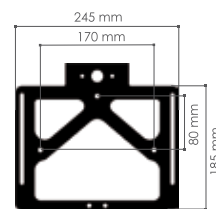

Mounting kit sold separately / Kit attacchi venduti separatamente

PRODUCT MODEL	CODE
"Extreme" license plate holder Alu Piastra portatarga Alluminio "Extreme"	P RTPX

BIKE MODEL	YEAR	CODE	BIKE MODEL	YEAR	CODE
APRILIA			KAWASAKI		
RSV4 / R / TUONO	09-13	P RTAA01	ZX 6-636 R / RR	03-04	P RTAK01
BMW			ZX 6-636 R / RR	05-06	P RTAK03
S 1000 RR	09-11	P RTAB01		07-08	P RTAK06 ♦
S 1000 RR/HP4	12-14	P RTAB04		09-17	P RTAK08
S 1000 RR	15-17	P RTAB05	ZX 10 R	06-07	P RTAK05
DUCATI				08-10	P RTAK08
749 / 999	03-06	P RTAD02		11-15	P RTAK12
848 / 1098 / 1198	07-13	P RTAD03		16-17	P RTAK16
PANIGALE 899 / 1199	12-15	P RTAD05	ZZR1400R	06-17	P RTAK09
MONSTER 696 / 796	08-14	P RTAD04 ♦	ER6N	05-08	P RTAK04
HONDA				09-11	P RTAK10
CBR 600 F	11-13	P RTAH09	Z 650	2017	P RTAK18
CBR 600 RR	03-04	P RTAH05	Z 750 / R	03-06	P RTAK01
	05-06	P RTAH06		07-13	P RTAK07
	07-12	P RTAH07 ♦	Z 900	2017	P RTAK17
	13-16	P RTAH11	Z 800	13-16	P RTAK13
CBR 1000 RR	04-05	P RTAH05	Z 1000	03-06	P RTAK01
	06-07	P RTAH06		07-09	P RTAK07
CBR 1000 RR (NO ABS)	08-16	P RTAH08		10-13	P RTAK11
CBR 1000 RR ABS	08-16	P RTAH10		14-17	P RTAK14
	2017	P RTAH12	Z 1000 SX	07-16	P RTAK11
HORNET 600	07-13	P RTAH09	MV AGUSTA		
CB 1000 R	08-17	P RTAH09	F4	10-17	P RTAM05
			F3	11-17	P RTAM03
			B3	11-15	P RTAM04

Available Foreign License Plate Holder for Pista / Extreme

RUSSIA

COUNTRY	"PISTA"	"EXTREME"
Australia	P RTPA AUS	P RTPX AUS
Switzerland	P RTPA CH	P RTPX CH
Germany	P RTPA DE	P RTPX DE

COUNTRY	"PISTA"	"EXTREME"
Spain	P RTPA E	P RTPX E
France	P RTPA F	P RTPX F

NOTES

♦ Rear light enclosed / Luce posteriore inclusa

Application list continue