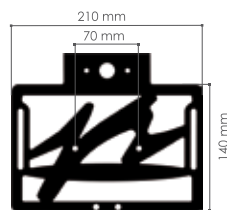

NETHERLANDS