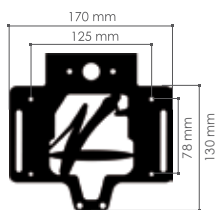

Available Foreign License Plate Holder for Pista / Extreme

FRANCE