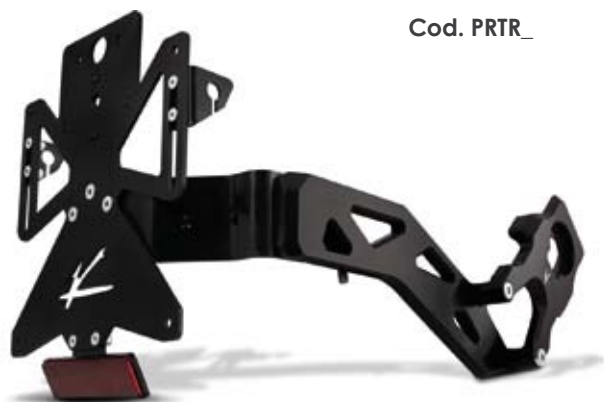

2° & 3° Regolazione / Adjustment

4° Regolazione / Adjustment

1° Regolazione / Adjustment

Cod. PRTR_

BIKE MODEL	YEAR	CODE
DUCATI		
SCRAMBLER	15-16	PRTR010
MV AGUSTA		
DRAGSTER	14-17	PRTR015
RIVALE	13-17	PRTR014
B3	11-17	PRTR014
SUZUKI		
GSXS 1000	15-17	PRTR001
GSXS 750	2017	PRTR012
SV 650	16-17	PRTR006

BIKE MODEL	YEAR	CODE
YAMAHA		
MT 07	14-17	PRTR002
MT 09	13-16	PRTR003
MT 09 TRACER	15-17	PRTR007
MT 10	16-17	PRTR009
KAWASAKI		
Z 800	13-16	PRTR004
Z 1000	14-17	PRTR005
Z 1000 SX	10-16	PRTR008
Z 650	2017	PRTR013
Z 900	2017	PRTR011

Application list for "KING" Foreign License plate holder / Portatarga "KING" estero