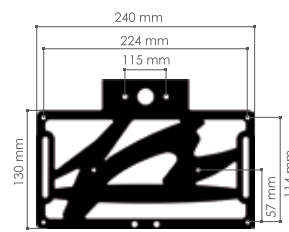

Mounting kit sold separately / Kit attacchi venduti separatamente

PRODUCT MODEL	CODE
"Pista" license plate holder Steel Piastra portatarga Acciaio "Pista"	PRTPA

BIKE MODEL	YEAR	CODE	BIKE MODEL	YEAR	CODE
SUZUKI			YAMAHA		
GSX 600 / 750R	04-05	PRTAS03	R1	02-03	PRTAY01
	06-07	PRTAS06		04-06	PRTAY03
	08-10	PRTAS09		07-08	PRTAY07
	11-17	PRTAS14		09-14	PRTAY09
GSX 1000 R	05-06	PRTAS04		15-16	PRTAY15
	07-08	PRTAS08	XJ6	09-15	PRTAY10
	09-16	PRTAS11	FZ6	04-11	PRTAY04
	2017	PRTAS19	FZ8	10-16	PRTAY06
GSXS 750	2017	PRTAS18	MT07	14-17	PRTAY14
GSXS 1000	15-17	PRTAS16	MT09	13-16	PRTAY13
GSX 1300R HAYABUSA	08-17	PRTAS10	MT10	16-17	PRTAY17
GSR 600	06-12	PRTAS07	FZ1	06-15	PRTAY06
GSR 750	10-16	PRTAS15	T-MAX	08-11	PRTAY08
GLADIUS 650	03-11	PRTAS05		12-16	PRTAY12
SV650 ABS	03-12	PRTAS05			
	16-17	PRTAS17	TRIUMPH		
GLADIUS	09-15	PRTAS13 ♦	DAYTONA 675 / R	06-12	PRTAT02
B-KING	07-12	PRTAS12		13-16	PRTAT06
YAMAHA			STREET TRIPLE / R	07-12	PRTAT03
R125	08-13	PRTAY11		13-16	PRTAT06
R3	15-17	PRTAY16	SPEED TRIPLE / R	05-07	PRTAT01
R6	03-05	PRTAY01		08-10	PRTAT04
	06-16	PRTAY05		11-15	PRTAT05
	2017	PRTAY18	UNIVERSAL		
				ALL	PRTAU01

Available Foreign License Plate Holder for Pista / Extreme

HUNGARY

COUNTRY	"PISTA"	"EXTREME"
Hungary	PRTPA H	PRTPX H
Netherlands	PRTPA NL	PRTPX NL
Russia	PRTPA RUS	

COUNTRY	"PISTA"	"EXTREME"
Sweden	PRTPA S	
Japan		PRTPX J

NOTES

(♦) Rear light enclosed / Luce posteriore inclusa