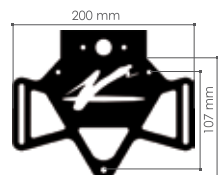

Mounting kit sold separately / Kit attacchi venduti separatamente

PRODUCT MODEL	CODE
"Pista" license plate holder Steel Piastra portatarga Acciaio "Pista"	PRTPA

BIKE MODEL	YEAR	CODE	BIKE MODEL	YEAR	CODE
SUZUKI			YAMAHA		
GSX 600 / 750R	04-05	PRTAS03	R1	02-03	PRTAY01
	06-07	PRTAS06		04-06	PRTAY03
	08-10	PRTAS09		07-08	PRTAY07
	11-17	PRTAS14		09-14	PRTAY09
GSX 1000 R	05-06	PRTAS04		15-16	PRTAY15
	07-08	PRTAS08	XJ6	09-15	PRTAY10
	09-16	PRTAS11	FZ6	04-11	PRTAY04
	2017	PRTAS19	FZ8	10-16	PRTAY06
GSXS 750	2017	PRTAS18	MT07	14-17	PRTAY14
GSXS 1000	15-17	PRTAS16	MT09	13-16	PRTAY13
GSX 1300R HAYABUSA	08-17	PRTAS10	MT10	16-17	PRTAY17
GSR 600	06-12	PRTAS07	FZ1	06-15	PRTAY06
GSR 750	10-16	PRTAS15	T-MAX	08-11	PRTAY08
GLADIUS 650	03-11	PRTAS05		12-16	PRTAY12
SV650 ABS	03-12	PRTAS05			
	16-17	PRTAS17	TRIUMPH		
GLADIUS	09-15	PRTAS13 ♦	DAYTONA 675 / R	06-12	PRTAT02
B-KING	07-12	PRTAS12		13-16	PRTAT06
YAMAHA			STREET TRIPLE / R	07-12	PRTAT03
R125	08-13	PRTAY11		13-16	PRTAT06
R3	15-17	PRTAY16	SPEED TRIPLE / R	05-07	PRTAT01
R6	03-05	PRTAY01		08-10	PRTAT04
	06-16	PRTAY05		11-15	PRTAT05
	2017	PRTAY18	UNIVERSAL		
				ALL	PRTAU01

Available Foreign License Plate Holder for Pista / Extreme

GERMANY

COUNTRY	"PISTA"	"EXTREME"
Hungary	PRTPA H	PRTPX H
Netherlands	PRTPA NL	PRTPX NL
Russia	PRTPA RUS	

COUNTRY	"PISTA"	"EXTREME"
Sweden	PRTPA S	
Japan		PRTPX J

NOTES

(♦) Rear light enclosed / Luce posteriore inclusa