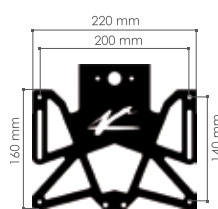

SPAIN

COUNTRY	"PISTA"	"EXTREME"
Australia	P RTPA AUS	P RTPX AUS
Switzerland	P RTPA CH	P RTPX CH
Germany	P RTPA DE	P RTPX DE

COUNTRY	"PISTA"	"EXTREME"
Spain	P RTPA E	P RTPX E
France	P RTPA F	P RTPX F

NOTES

♦ Rear light enclosed / Luce posteriore inclusa

Application list continue