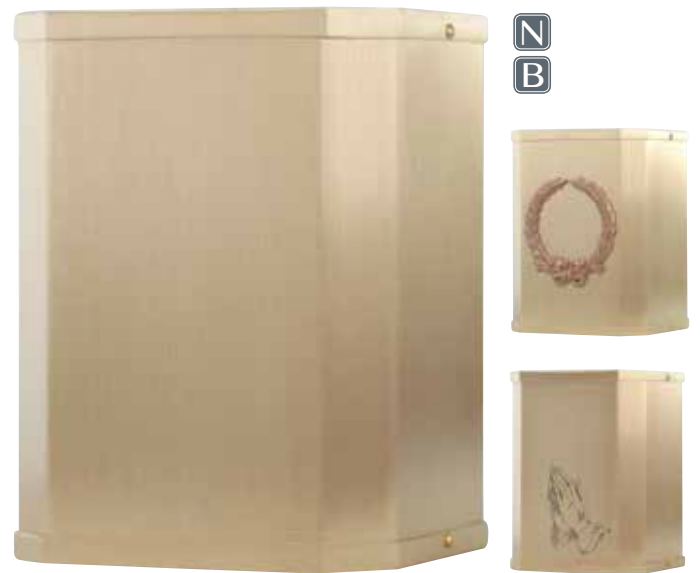

Z311
CLASSIC
7 5/8" H x 5 5/8" W x 5 5/8" D
FABRICATED BRONZE
Volume: 210ci
Access: Bottom
$450

(Above) shown w/ optional
Wreath Appliqué 71007115

(Above) shown w/ optional
engraving