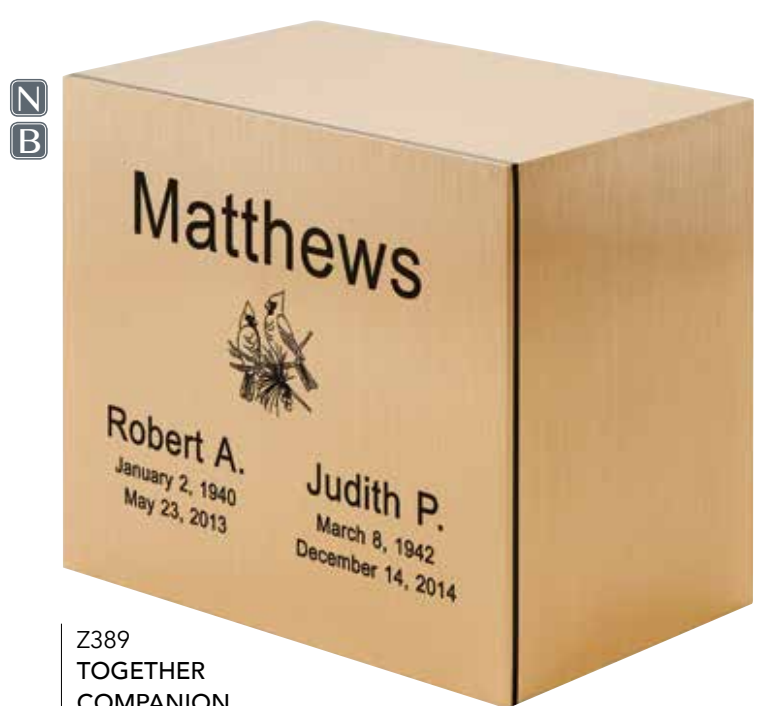

Z389
TOGETHER COMPANION
8" H x 9 1/2" W x 6 1/8" D
FABRICATED BRONZE
Volume: 420ci
Access: Bottom
shown w/ optional engraving - shown w/ arial font
$950