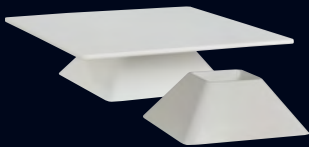

ultra-modern design, with form and function in mind

Ultra-modern risers by Roselli Design will take your buffet and tabletop presentation to new heights. Available in a lightweight melamine, each riser will elevate both sweet and savory culinary presentations. Designed with form and function in mind, these works of art can also be used as a platform for centerpieces.

Display food at any height with the 13" melamine top, designed to fit on three different base sizes, 3", 5", and 7". This system offers flexibility in display height as well as easy storage capability. Constructed completely of lightweight melamine with a beautiful easy to clean porcelain-like finish.