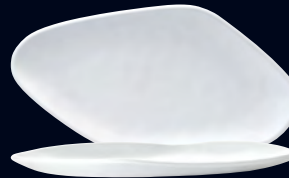

new

Sandwich Platter
DD009 L 27" W 12" H 1/2"

Fruit Sandwich Platter Extra Large
DD031 L 27" W 13" H 1 1/4"

Square Canape Platter
DD008 L W 15" H 1/2"

Fruit Platter
DD006 L 15 1/2" W 15" H 2"

Cheese Platter
DD007 D 14" H 1/2"

Oval Platter
DD010 L 15" W 8" H 1 1/4"

Rectangular Platter
DD011 L 12" W 10" H 1 1/2"

new

Salad Bowl
DD032 Extra Large L 22" W 19" H 5 1/2" (17 qts)
DD014 Large L 18" W 14" H 6" (12 qts)
DD005 Medium L 16" W 13" H 5" (6 3/4 qts)