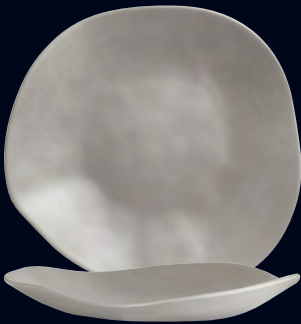

new

Sandwich Platter
DD009 L 27" W 12" H 1/2"

Fruit Sandwich Platter Extra Large
DD031 L 27" W 13" H 1 1/4"

Square Canape Platter
DD008 L W 15" H 1/2"

Fruit Platter
DD006 L 15 1/2" W 15" H 2"

Cheese Platter
DD007 D 14" H 1/2"

Oval Platter
DD010 L 15" W 8" H 1 1/4"

Rectangular Platter
DD011 L 12" W 10" H 1 1/2"

new

Salad Bowl
DD032 Extra Large L 22" W 19" H 5 1/2" (17 qts)
DD014 Large L 18" W 14" H 6" (12 qts)
DD005 Medium L 16" W 13" H 5" (6 3/4 qts)