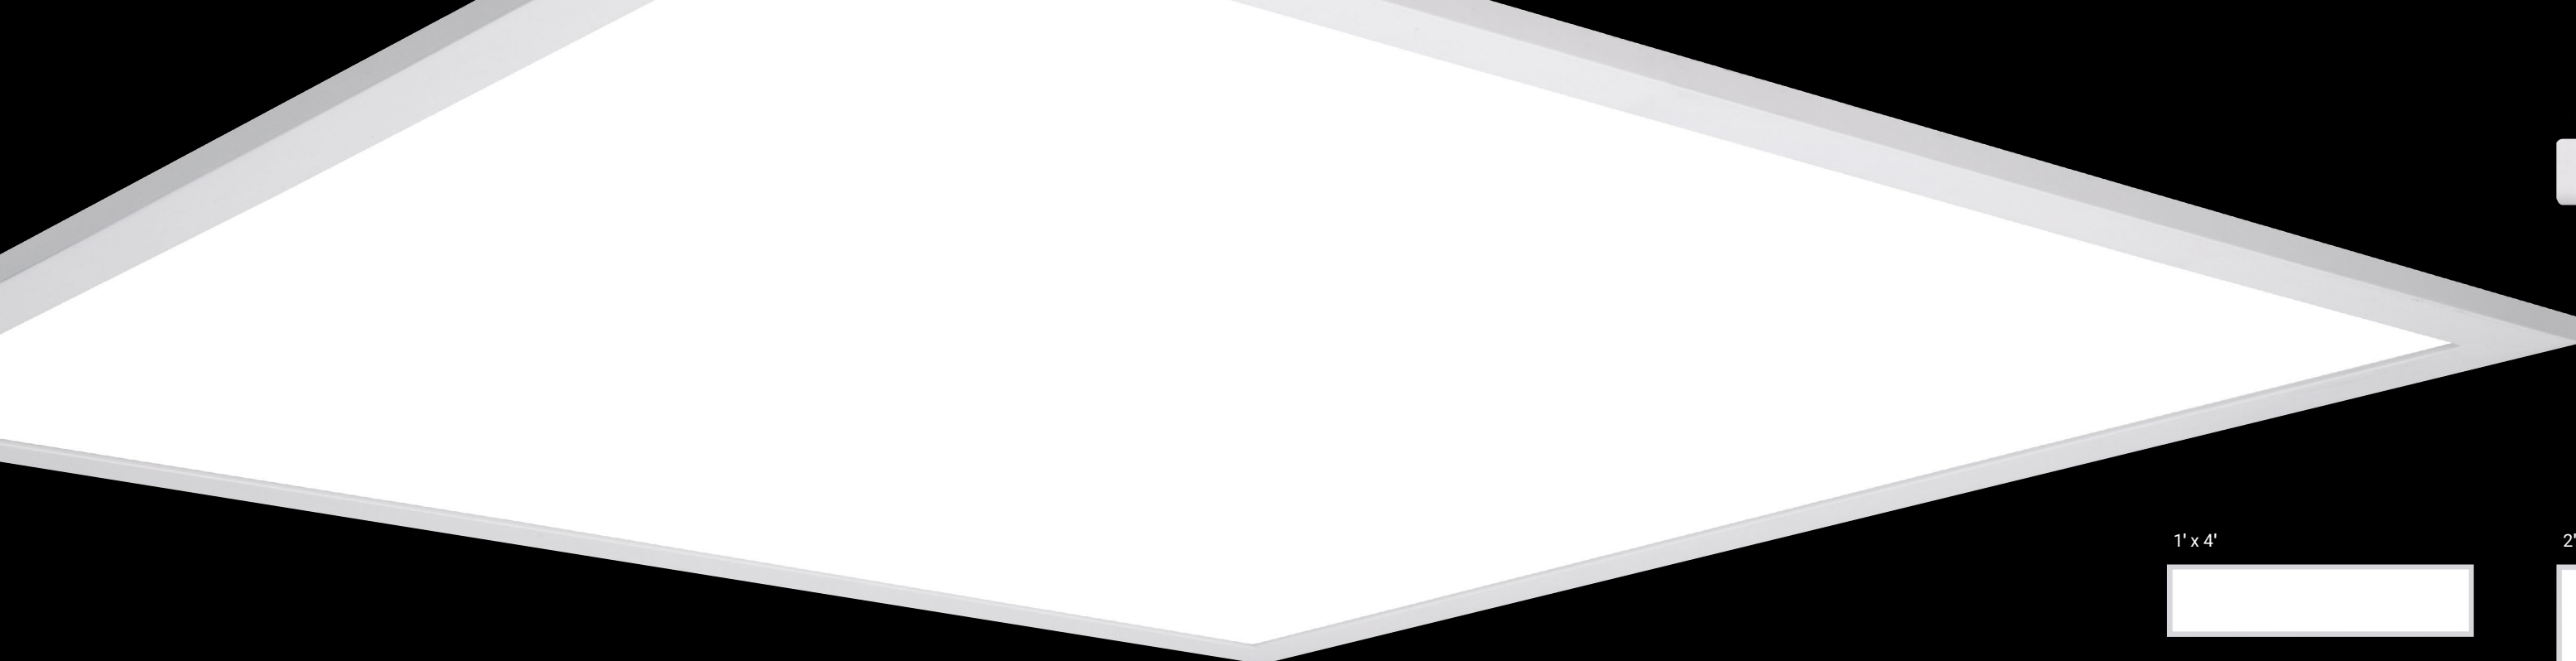

FPanel
LED panel

Metalux

Ultra-thin profile

1' x 4'

2' x 2'

2' x 4'

FPanel LED panel

FPanel LED panel series provide premium performance and pleasing aesthetics. The luminaire is optimized for shallow plenum grid ceilings but may also be surface or suspension mounted. Developed using Cooper Lighting Solutions' latest generation of solid-state components and electronic driver technologies, these panels are ideal for both new construction and renovation of existing fluorescent troffers. The panel's refined visual optics and integrated grid retention clips provide the features needed for installation, speed and flexibility. LED FPanels are an excellent lighting solution for commercial office spaces, schools, healthcare facilities and retail merchandising areas.

Low profile perfect for renovation or new construction

Contractor friendly, quick and easy install

No maintenance required

Smooth, uniform, glare-free illumination

Lower wattage 1' x 4', 2' x 2' and 2' x 4' options