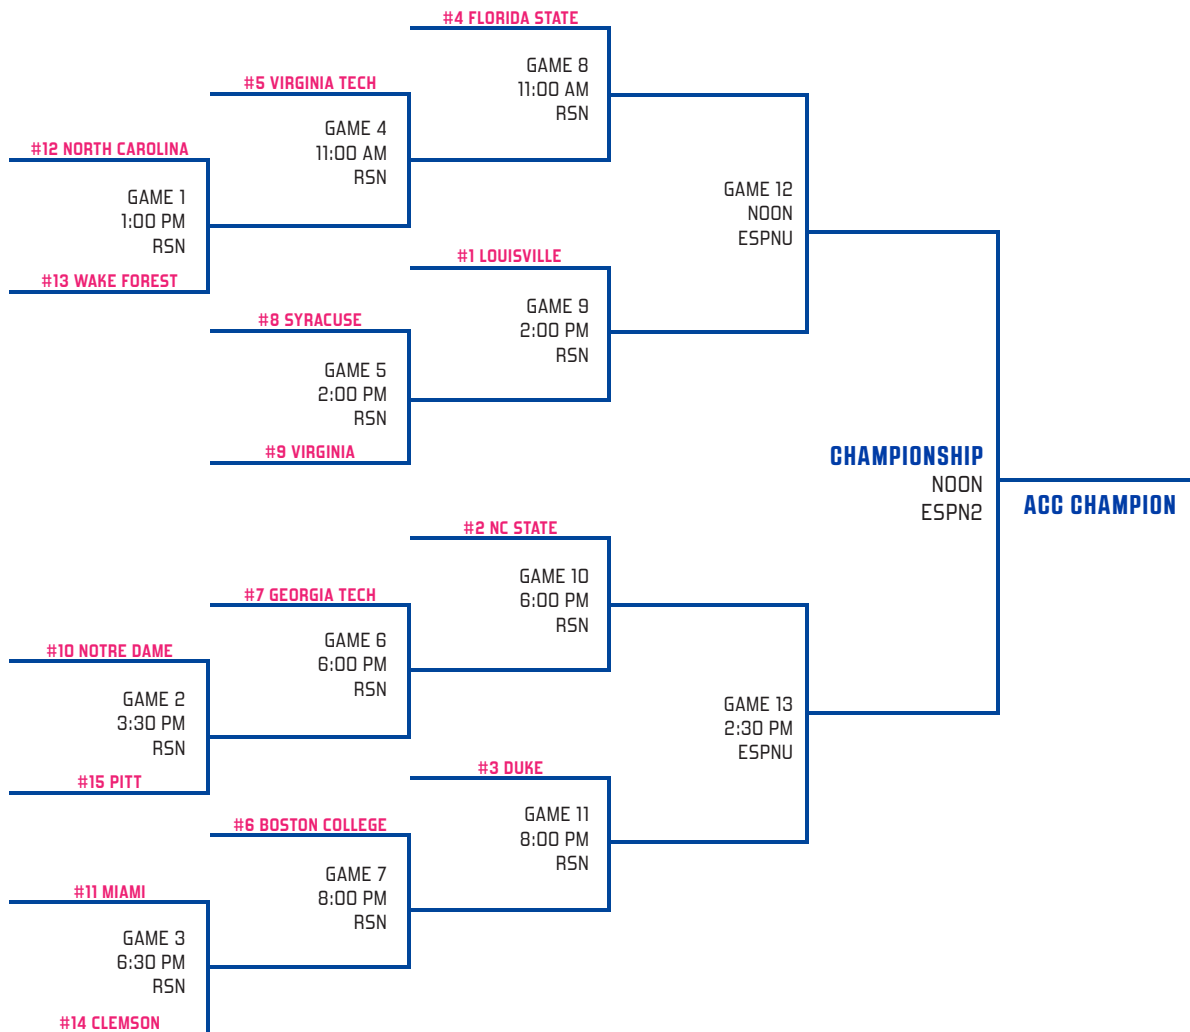

# 2020 ACC WOMEN'S BASKETBALL TOURNAMENT

**FIRST ROUND**  
WEDNESDAY • MARCH 4

**SECOND ROUND**  
THURSDAY • MARCH 5

**QUARTERFINALS**  
FRIDAY • MARCH 6

**SEMIFINALS**  
SATURDAY • MARCH 7

**CHAMPIONSHIP**  
SUNDAY • MARCH 8