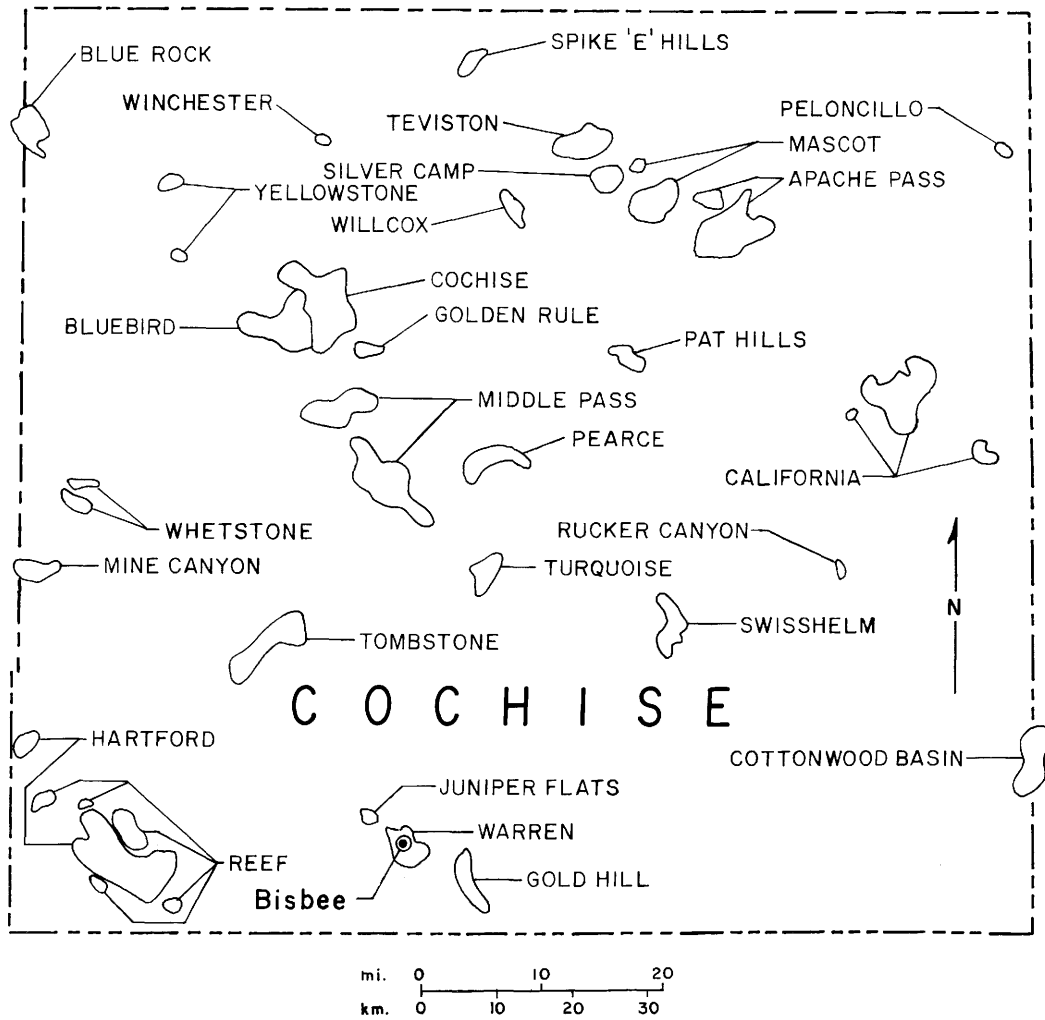

MINE NAME	MINERAL DISTRICT	MINE NAME	MINERAL DISTRICT
TOMMY JAMES	Lukachukai	(VALLEY VIEW EXTENSION)	Northeast Carrizo Mountains
TONI TUC #1	Northeast Carrizo Mountains	WARHOOP	Warhoop
(TOPAHA)	Lukachukai	(WEST BURNT CORN WASH)	Black Mountain
(TRACT #1 & #2)	Cane Valley	WEST MESA	Cove Mesa
(TREE MESA)	Cove Mesa	(WHITE CAP)	Northeast Carrizo Mountains
TSOSIE	Black Rock Point	WILLY WATER	Cane Valley
(TWO LEVEL)	Black Rock Point	(YALE POINT)	Black Mountain
UNNAMED A*	Stinking Springs	ZEALY TSO	Chinle
UNNAMED B*	Stinking Springs	ZONA	Black Rock Point
UNNAMED C*	Cove Mesa		
UPPER CANYON	Northeast Carrizo Mountains		
UPPER RED CANYON	Northeast Carrizo Mountains		
UPPER RED WASH	Northeast Carrizo Mountains		
VALLEY VIEW	Northeast Carrizo Mountains		

* Names used in Scarborough, R. B., 1981, Radioactive occurrences and uranium production in Arizona: Arizona Bureau of Geology and Mineral Technology Open-File Report 81-1, 297 p.

Mineral districts in COCHISE County, Arizona
Figure 2