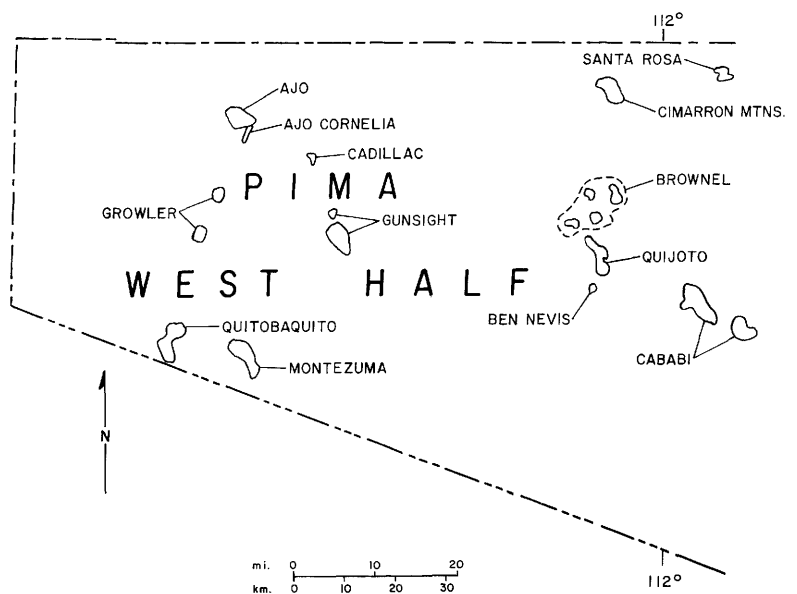

MINE NAME	MINERAL DISTRICT
SECTION 33 LEASE	Petrified Forest
(SETH-LA-KAI DIATREME)	Hopi Buttes
SHARON LYNN	Petrified Forest
SJODIN	Hopi Buttes
(SM TRACT #2)	Monument Valley
(SOUTH SUNLIGHT)	Monument Valley
SPENCER	Monument Valley
SPLIT ROCK HEMATITE	Apache Iron
STARLIGHT	Monument Valley
SUN #12 CLAIMS	Hopi Buttes
SUNLIGHT	Monument Valley
SUNRISE	Petrified Forest
(SWAMP CREEK MOUNTAIN)	Apache Iron
TERRY CLAIMS	Hopi Buttes
(TODECHANEE)	Nakai Mesa
TRACT #1	Petrified Forest
TRACT #2	Monument Valley
TRACT #2	Petrified Forest
TRACT #2A	Monument Valley
TRACT #2A	Nakai Mesa
TRACT #11	Nakai Mesa
TRACT #14	Monument Valley
TRACT #17	Nakai Mesa
(TRACT #17-TZM)	Nakai Mesa
TWILIGHT	Monument Valley
UNNAMED A*	Petrified Forest
UNNAMED C*	Petrified Forest
UNNAMED D*	Petrified Forest
UNNAMED E*	Hopi Buttes
UNNAMED F*	Cibecue
UNNAMED G*	Cibecue
UNNAMED H*	Cibecue
WEST APACHE	Apache Iron
WINSLOW GROUP	Winslow
(YOUNG)	Petrified Forest

*Names used in Scarborough, R. B., 1981, Radioactive occurrences and uranium production in Arizona: Arizona Bureau of Geology and Mineral Technology Open-File Report 81-1, 297 p.

Mineral districts in WEST HALF of PIMA County, Arizona.
Figure 12