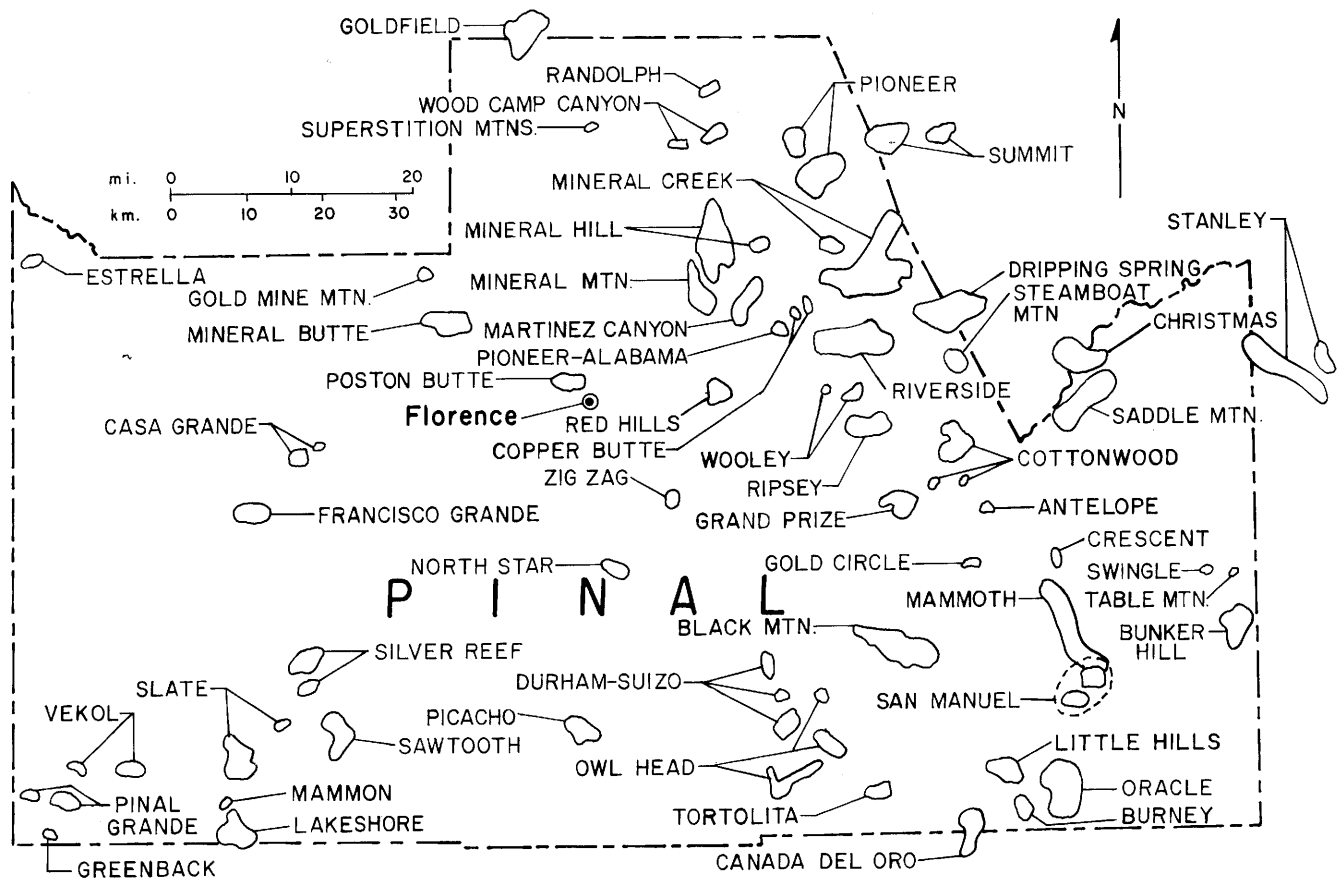

Mineral districts in PINAL County, Arizona.
Figure 14

PINAL COUNTY

MINERAL DISTRICT	MINE NAME	MINERAL DISTRICT	MINE NAME
ANTELOPE	Antelope/Soldier Boy	MAMMOTH BUTTE	Old Reliable
BUNKER HILL	Arizona Molybdenum Mill	MAMMOTH BUTTE	Old Turquoise
	Audacious	MAMMOTH BUTTE	Rough Rider
	Battle Axe	MAMMOTH BUTTE	Southwest Inspiration
	Bluebird-Silver Tip	MAMMOTH BUTTE	Sulfide Copper
	Bunker Hill	MAMMOTH BUTTE	Turquoise
	Childs Aldwinkle	BURNEY	Birthday
	Clark	BURNEY	Copper Rose
	Comet-Sunday	BURNEY	Lead Reef
	Copper Carbonate	BURNEY	Stove Lid
	Copper Giant	CASA GRANDE	Withheld
	Copper Prince	COPPER BUTTE	Withheld
	Copper Sulfide	COTTONWOOD	Blue Crystal
	Cumberland	COTTONWOOD	Chongo
	Figueroa	COTTONWOOD	Elizabeth
	Flieada Group	COTTONWOOD	Fortuna
	Fortuna	COTTONWOOD	Gold Dyke
	Good Friday		
	Knight & Zent		
	Las Pimas		
	Magma Chief