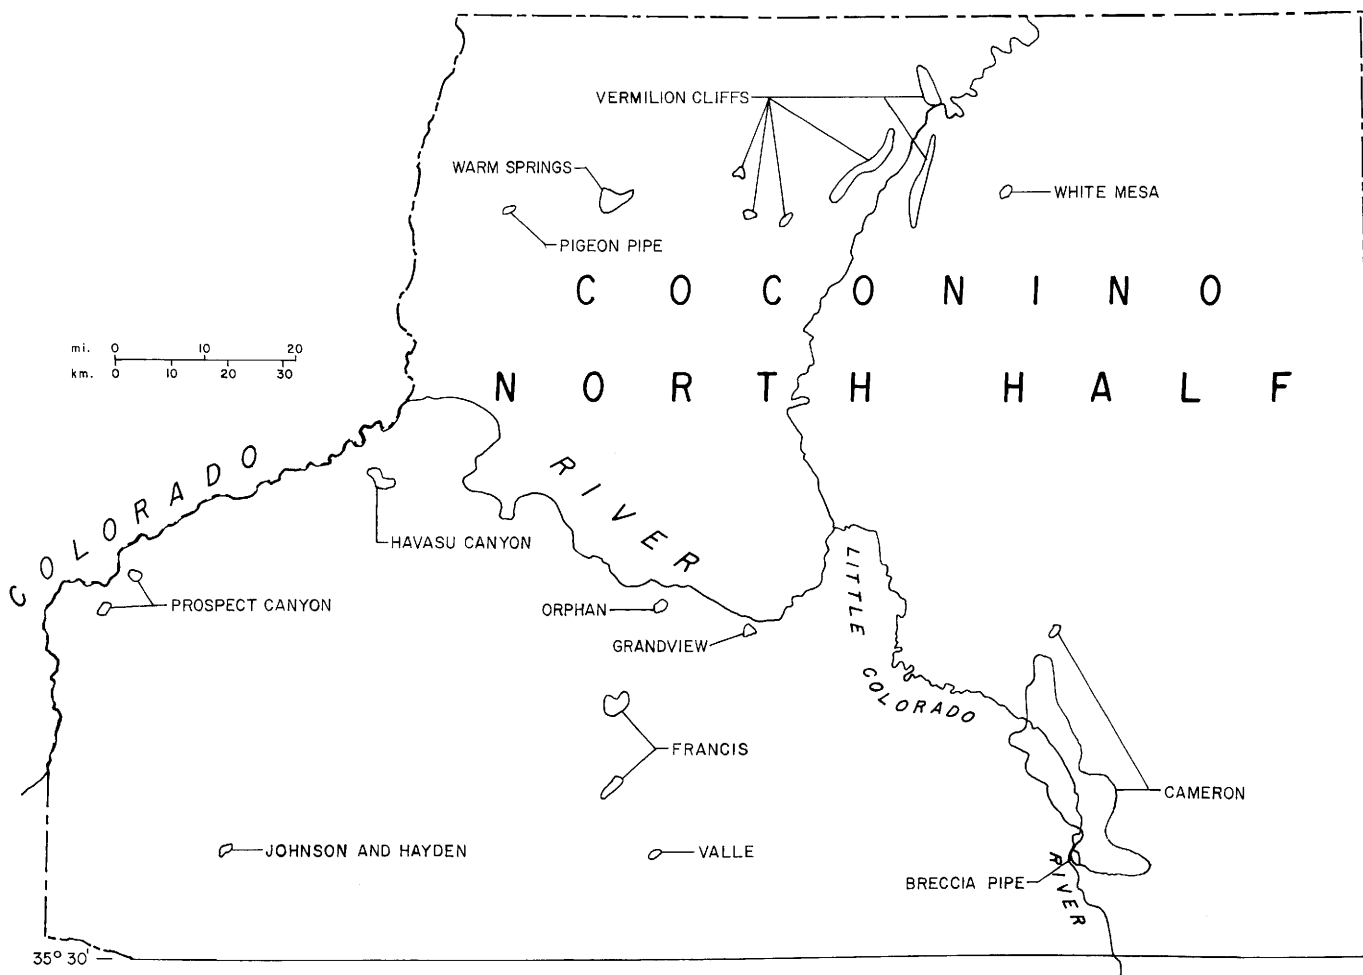

MINE NAME	MINERAL DISTRICT	MINE NAME	MINERAL DISTRICT
SULLIVAN GROUP	California	TUNGSTEN KING	Bluebird
SUNRISE	Tombstone	TUNGSTEN REEF	Reef
SUNSET	Tombstone	TUNNEL SITE	Warren
SUNSET-DORAN PROSPECT	California	TURQUOISE	Turquoise
SUPERIOR	Tombstone	TWO PEAKS	Mine Canyon
SUPERIOR & PITTSBURGH	Warren	VAN HORN GROUP	Reef
SURE THING	Juniper Flats	VISION POINT	Pearce
SUSY	Swisshelm	VIZINA-KNOXVILLE	Tombstone
SUTTANA	Tombstone	WAKEFIELD	Hartford
SWISSHELM	Swisshelm	WALNUT GULCH	Hartford
SYCAMORE	Turquoise	WALTER & MILDRED	Hartford
TECHNOCRACY	Rucker Canyon	WAR EAGLE	Yellowstone
TE JON	Turquoise	(WEST EVENING STAR)	Wheatstone
TENNESSEE	Teviston	WESTERN TUNGSTEN	Reef
TEXAS ARIZONA	Cochise	WHITE METAL	California
THAYER	Turquoise	WHITE TAIL GROUP	Middle Pass
TOM DICK	Tombstone	WILD HORSE	Hartford
TOM SCOTT & MASON	Turquoise	WILL CLAIMS	Willcox
TOMBSTONE EXTENSION	Tombstone	WILLIE ROSE	California
TOMBSTONE GROUP	Tombstone	WINHEIM	Cochise
TOUGHNUT & EMPIRE	Tombstone	WISCONSIN	Hartford
TRACY	Hartford	WOLVERINE	Warren
TRANQUILITY	Tombstone	ZALESKI CLAIMS	Reef
TRIPLE X CLAIM	Tombstone	ZINC BASIN	Middle Pass

Mineral districts north of latitude 35° 30' in COCONINO County, Arizona.
Figure 3