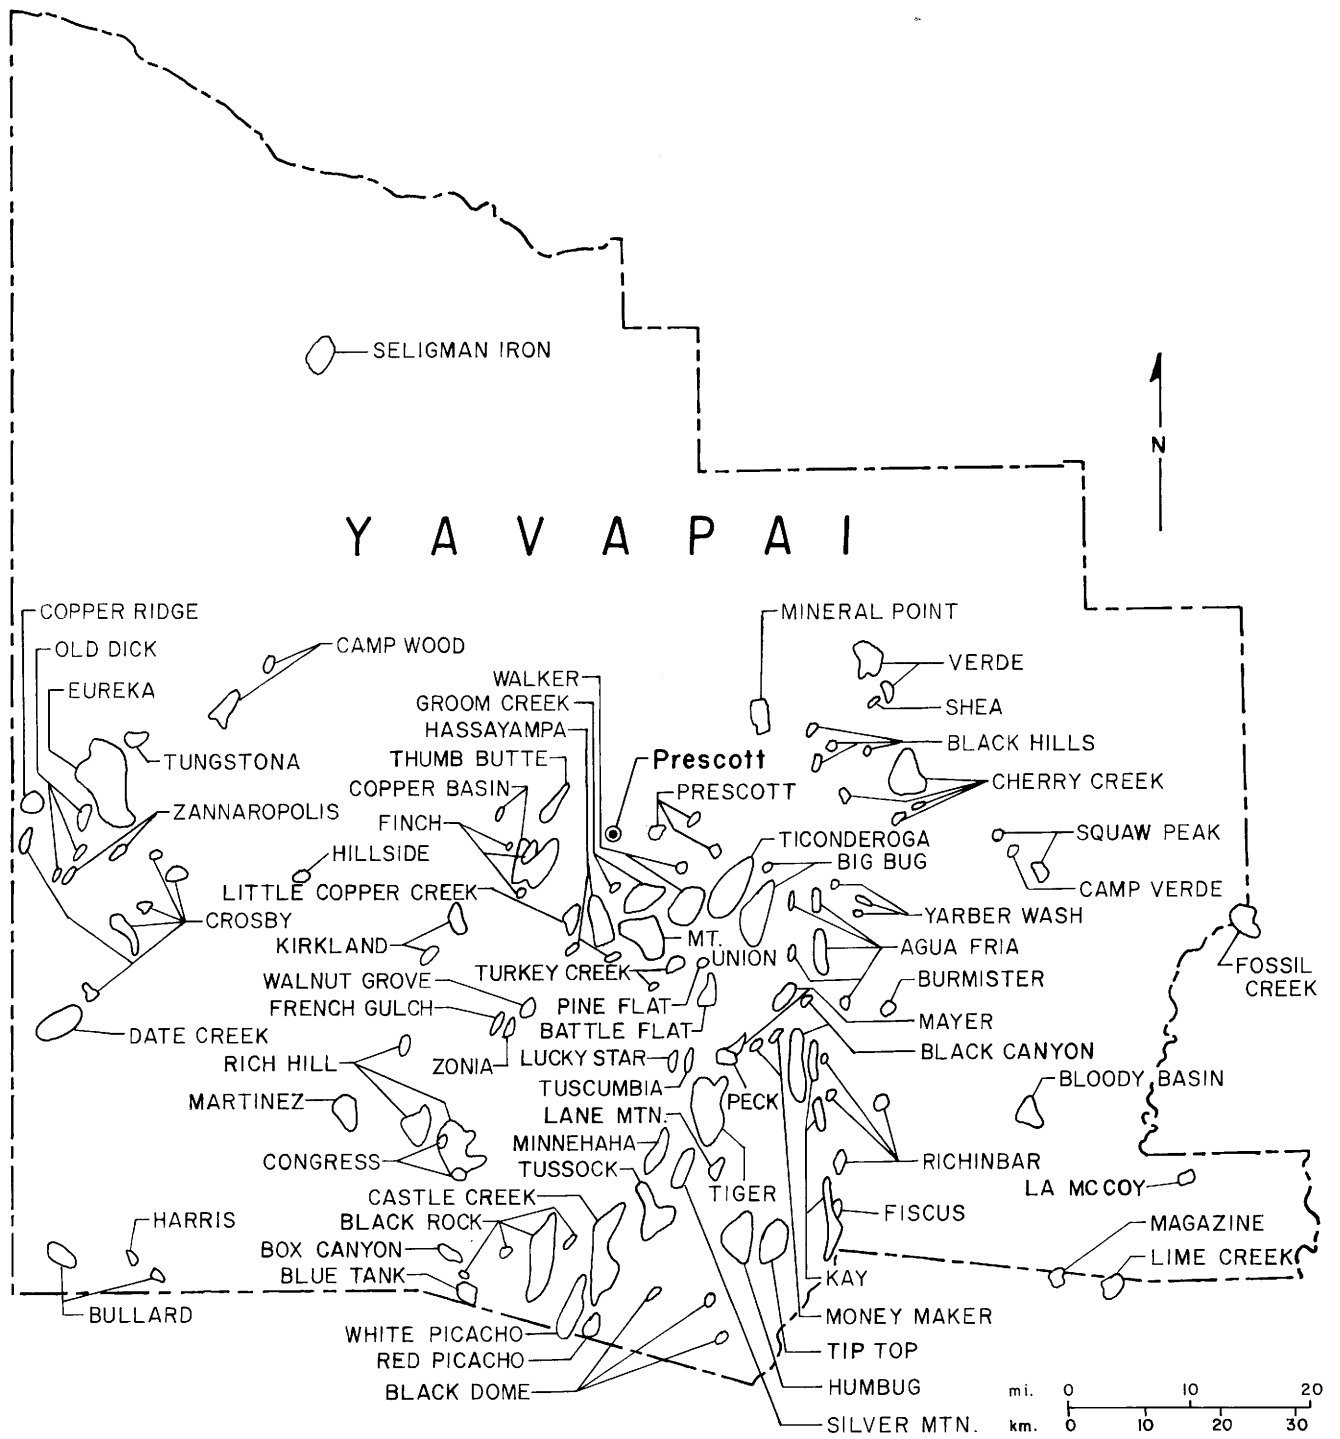

Mineral districts in YAVAPAI County, Arizona.
Figure 16