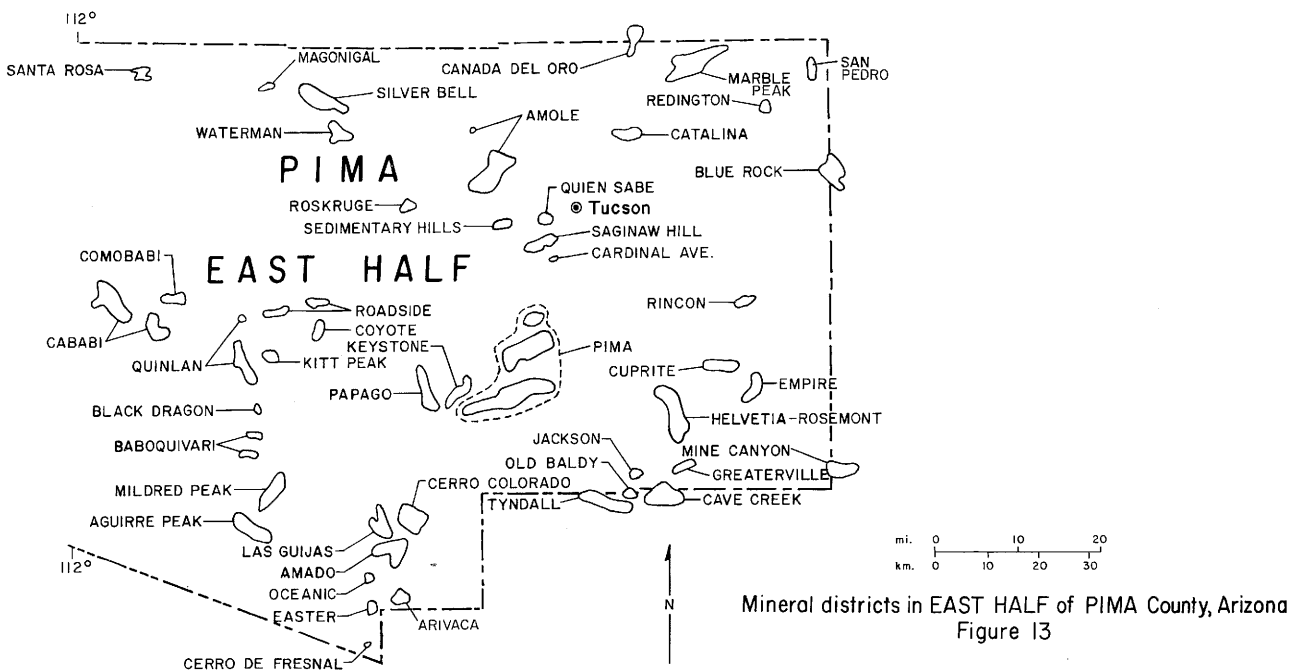

PIMA COUNTY

MINERAL DISTRICT	MINE NAME	MINERAL DISTRICT	MINE NAME
AGUIRRE PEAK	Giant Claims (Giant Tungsten) Grand Mountain H & H		Snyder Hill Sweetwater & Isabel Twin Hill Claim
AJO	Ajo Alameda Beatrice Cardigan Nacho New Cornelia Rescue	ARIVACA	Ajax Group (Ajax, Atlas) Arizona Atlas Group Black Prince Contact & Tom Rigg Cotton Tail Deer-Shamrock El Encanto Group Eldorado Claim & Helen Group Fairplay Fortuna Gold Dragon Gold Pan Gold Plate Gold Star & Blue Jay Longshot Moore Mother Lode Payoff Silver Copper Queen Silver Crown Claim Silver Flame Sutton Claims Three Sisters Group Virginia Wedge
AJO CORNELIA	Ajo Cornelia		
AMADO	Albatross Amado (Oreona, Rosebud, Whl) Arivaca King Backbone Buena Vista Elzo Fair View Golden Star La Carava M.C.M. McCafferty Mammoth Group		
AMOLE	Columbia Copper Bell Copper King Gould Group Josephine-Uncle Sam Little Mary Lucky Strike Old Yuma Papago Queen-Gold Hill Sibley	BABOQUIVARI	Allison (Chance) Apex Bronze Cantino Copper Bell Gold Bug