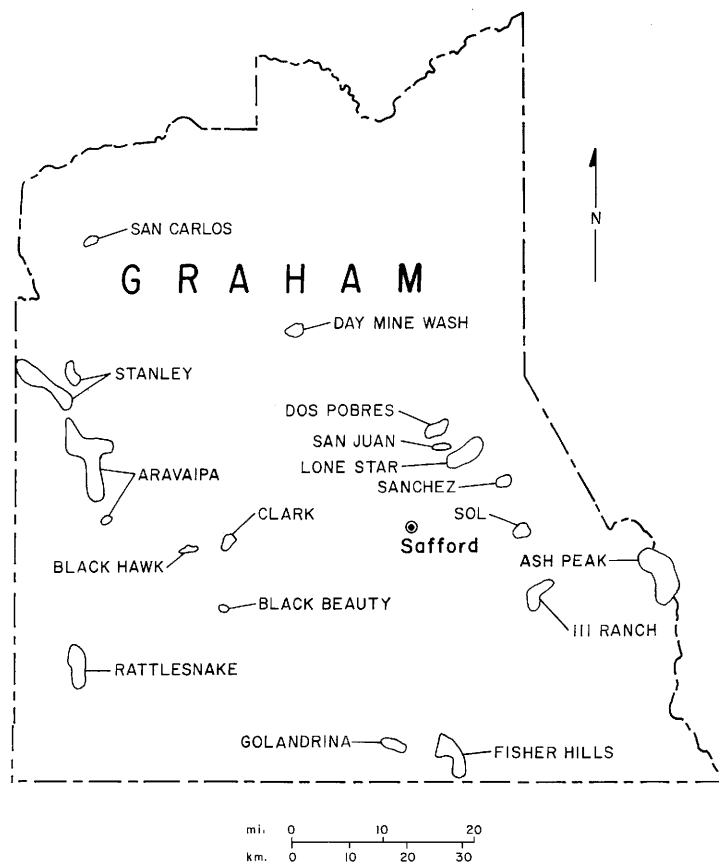

Mineral districts in GRAHAM County, Arizona
Figure 6

GRAHAM COUNTY

MINERAL DISTRICT	MINE NAME	MINERAL DISTRICT	MINE NAME
ARAVAIPA	Abe Reed & Rutledge	BLACK BEAUTY	Santa Teresa
	Alaman Group		Slin Fein
	Aravaipa Group		Silver Coin
	Ben Hur & Lead King		Ten Strike
	Betty		Tinto
	Big Prince		Verdune
	Brushy		
	Bullis-Landsman & Imperial		
	Copper		
	Finnecan & Imperial Corp.		
	Grand Reef		
	Head Center		
	Imperial Group		
	Landsman Group		
	Last Chance		
	Lead Jewel		
	Norton		
	Princess Pat		
	Rattlesnake		
	Roadside		
		BLACK HAWK	Black Beauty
			Black Hawk
		CLARK	Ace Copper
			Lindsay
			Morris Group
			Secocco
			Summit Gold
		FISHER HILLS	Black Rock Group (Vickers)
			Junction Group
			Shamrock