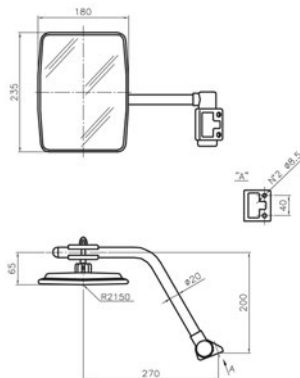

CUP

ARM

0.9233.183.3

APPLICATIONS

HURLIMANN:H-351,H-361,H-362,H-372

LAMBORGHINI:R550,R550 DT,R660,R660 DT,600,700

SAME:ASTER 60,ASTER 70,SOLAR 50,SOLAR 60