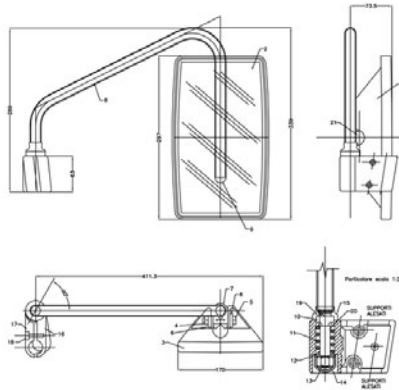

CNH®

PART NUMBER

DESCRIPTION

OEM

184000030

RIGHT ARM MIRROR

85820136 - 85807931

CUP