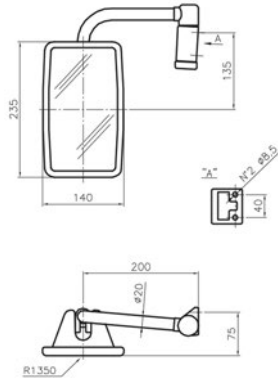

## SAME DEUTZ FAHR®

PART NUMBER

DESCRIPTION

OEM

184000041

LEFT ARM MIRROR.

0.009.8582.4 - 0.010.1604.4/30,0.010.1604.4/20,0.010.1604.4/10,0.010.1604.4,04404954

CUP