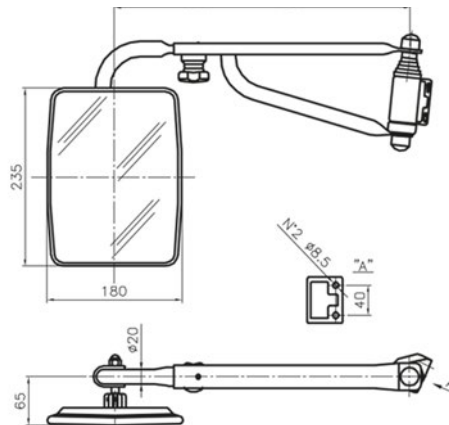

CUP	ARM
9968878	

APPLICATIONS

CASE-IH: JX1060C, JX1070C, JX1075C, JX1085C, JX1095C, QUANTUM 65C, QUANTUM 75C, QUANTUM 85C, QUANTUM 95C
NEW HOLLAND: TN55D, TN55S, TN60DA, TN60SA, TN65D, TN65S, TN70DA, TN70SA, TN75D, TN75DA, TN75S, TN75SA,
TN85DA, TN85SA, TN95DA, T4020, T4030, T4040, T4050
STEYR: 360, 370, 375, 4065, 4075, 4085, 4095, 485, 495