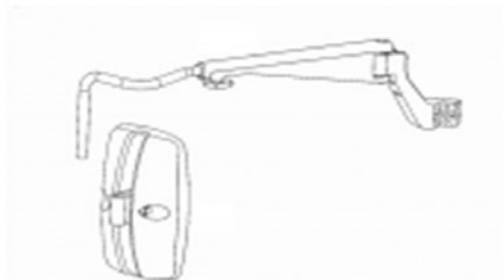

SAME DEUTZ FAHR®

PART NUMBER

DESCRIPTION

OEM

184000081

LEFT ARM MIRROR.

0.019.3285.4

CUP

ARM

0.900.2061.4

0.900.2061.3

APPLICATIONS

DEUTZ:5100,5100P,5110,5110 TTV,5110P,5120,5120 TTV,5120P,5130,5130P

HURLIMANN:XM 100 T4I, XM 100 T4I HI-LEVEL, XM 100 T4I V-DRIVE, XM 110 T4I, XM 110 T4I HI-LEVEL, XM 110 T4I V-DRIVE, XM 120 T4I, XM 120 T4I HI-LEVEL, XM 120 T4I V-DRIVE, XM 130 T4I, XM 130 T4I HI-LEVEL, XM 130 T4I V-DRIVE

LAMBORGHINI:NITRO 100 T4I, NITRO 110 T4I, NITRO 120 T4I, NITRO 130 T4I

SAME:VIRTUS 100, VIRTUS 110, VIRTUS 110 INFINITY, VIRTUS 120, VIRTUS 120 INFINITY, VIRTUS 130, VIRTUS 130 INFINITY