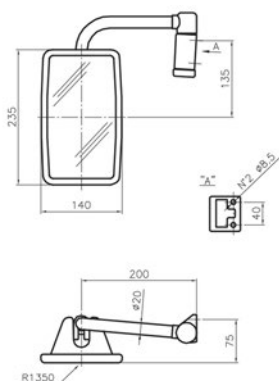

PART NUMBER

DESCRIPTION

OEM

184000040

LEFT ARM MIRROR.

0.009.8581.4

CUP

ARM