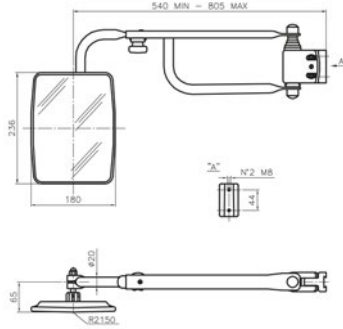

CNH®

AGRICULTURAL SPARE PARTS

GBRICAMBI®

MIRRORS

CNH®

PART NUMBER	DESCRIPTION	OEM

184000069

LEFT ARM MIRROR

47129077 - 5188376 - 5174010

CUP	ARM

9968878

APPLICATIONS

CASE-IH: JXU105, JXU115, JXU75, JXU85, JXU95, JX1070U, JX1080U, JX1090U, JX1100U
NEW HOLLAND: TL100A, TL70A, TL80A, TL90A, T5030, T5040, T5050, T5060, T5070

PART NUMBER	DESCRIPTION	OEM

184000005

LEFT ARM MIRROR

47132574