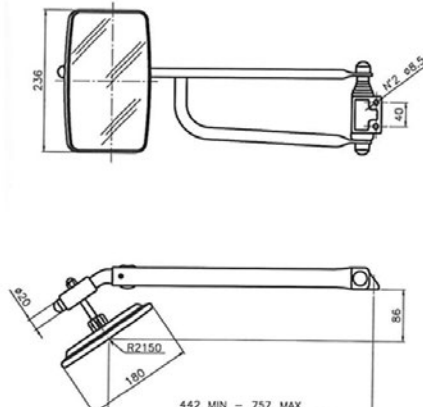

LANDINI®

PART NUMBER

DESCRIPTION

OEM

184000063

RIGHT ARM MIRROR.

3648981M91 - 3648981M91

CUP