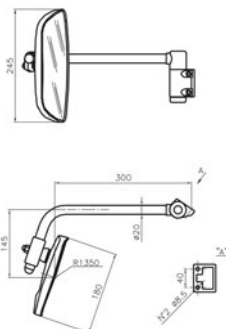

MASSEY FERGUSON®

PART NUMBER

184000084

DESCRIPTION

RIGHT ARM MIRROR.

OEM

3547978M92

CUP

ARM

APPLICATIONS

MASSEY FERGUSON:353 LX,363 LX,373 LX

PART NUMBER

184000085

DESCRIPTION

LEFT ARM MIRROR.

OEM

3547979M92