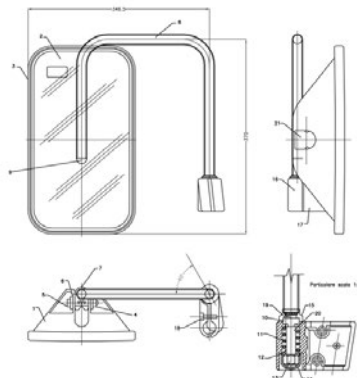

CUP

ARM

5165333

APPLICATIONS

CASE-IH:JX100U,JX70U,JX80U,JX90U,MXM135,MXM150,MXM165,MXM180

FORD-NEW HOLLAND:4635,4835,5635,6635,7635

NEW HOLLAND:L 75,TL100,TL70,TL70A,TL80A,TL90A,TM135,TM150,TM165,TM180,TM7010,TM7020,TM7030,
TM7040,TS6020,TS6030