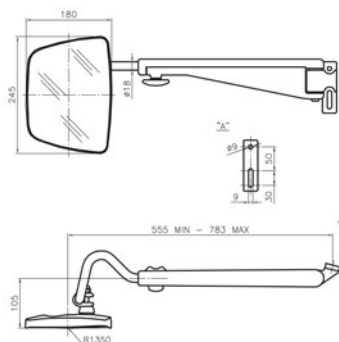

CUP

ARM

3695729M91

APPLICATIONS

LANDINI:GLOBALFARM TIER 3 90,GLOBALFARM TIER3 100,GLOBALFARM TIER3 105,GLOBALFARM TIER3 80,
GLOBALFARM 100,GLOBALFARM 105,GLOBALFARM 90,GLOBALFARM 95