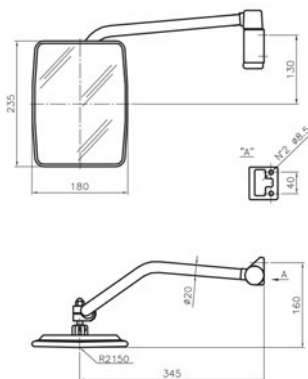

CNH®

PART NUMBER	DESCRIPTION	OEM

184000022

LEFT ARM MIRROR

5195506 - 5188171

CUP	ARM
5126233	

APPLICATIONS

CASE-IH: JXU1060C, JX1070C, JX1075C, JX1085C, JX1095C, QUANTUM 65C, QUANTUM 75C, QUANTUM 85C, QUANTUM 95C
NEW HOLLAND: TN55D, TN55S, TN60DA, TN60SA, TN65D, TN65S, TN70DA, TN70SA, TN75D, TN75DA, TN75S, TN75SA, TN85DA, TN85SA, TN95DA, T4020, T4030, T4040, T4050
STEYR: 360 KOMPAKT, 370 KOMPAKT, 375 KOMPAKT, 4065 KOMPAKT, 4075 KOMPAKT, 4085 KOMPAKT, 4095 KOMPAKT, 485 KOMPAKT, 495 KOMPAKT

PART NUMBER	DESCRIPTION	OEM

184000023

RIGHT ARM MIRROR

5195509 - 5188170