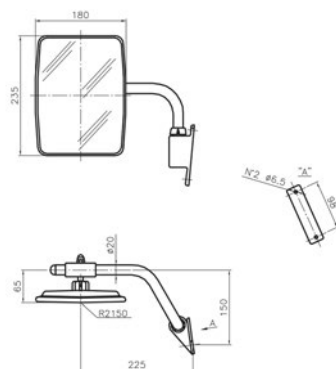

CUP

ARM

APPLICATIONS

NEW HOLLAND:446,446DT,55.46,80.66