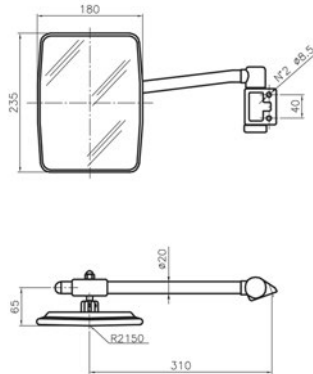

SAME DEUTZ FAHR®

PART NUMBER

DESCRIPTION

OEM

184000051

RIGHT ARM MIRROR.

0.9234.147.4/10

CUP