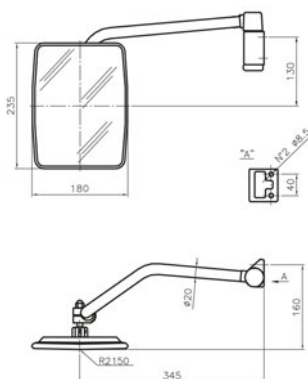

CUP	ARM
5126233	

APPLICATIONS

CASE-IH: JXU1060C, JX1070C, JX1075C, JX1085C, JX1095C, QUANTUM 65C, QUANTUM 75C, QUANTUM 85C, QUANTUM 95C