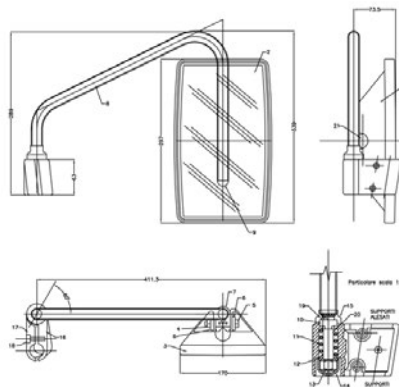

PART NUMBER

DESCRIPTION

OEM

184000031

LEFT ARM MIRROR

85820139 - 85807930

CUP

ARM