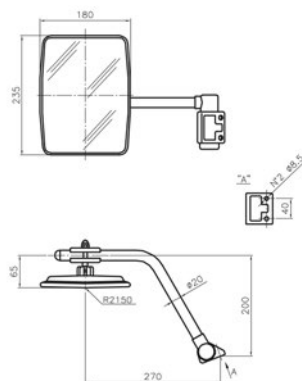

**APPLICATIONS**

MASSEY FERGUSON:2205 COMPACT,2210 COMPACT,2220 COMPACT,2225 COMPACT,2230 COMPACT, 2235 COMPACT

**PART NUMBER**

184000061

**DESCRIPTION**

LEFT ARM MIRROR.

**OEM**

3552885M91