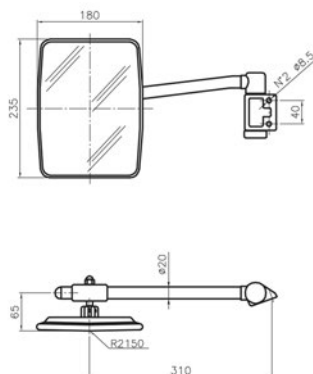

PART NUMBER

DESCRIPTION

OEM

184000052

LEFT ARM MIRROR.

0.9234.148.4/10

CUP

ARM