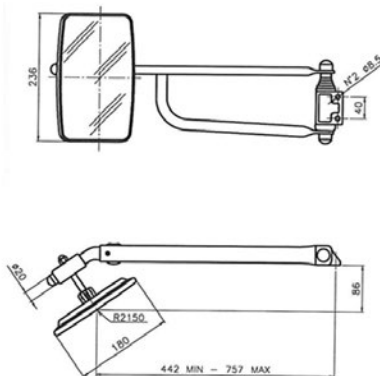

PART NUMBER

DESCRIPTION

OEM

1840000065

LEFT ARM MIRROR

94402166

CUP

ARM