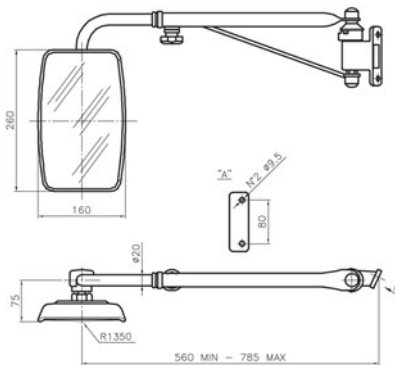

PART NUMBER

DESCRIPTION

OEM

184000083

RIGHT ARM MIRROR.

0.018.0610.4

CUP

ARM