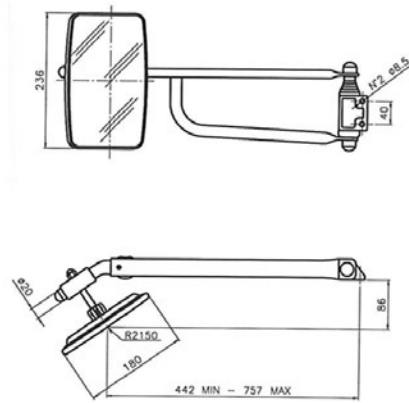

CNH®

PART NUMBER

DESCRIPTION

OEM

184000066

RIGHT ARM MIRROR

944021666

CUP

ARM

APPLICATIONS

NEW HOLLAND:VN240,VN260