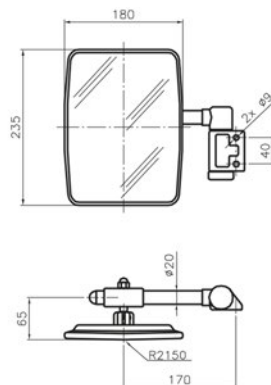

PART NUMBER

DESCRIPTION

OEM

184000056

LEFT ARM MIRROR,

4203887M91 - 4203887M91

CUP

ARM