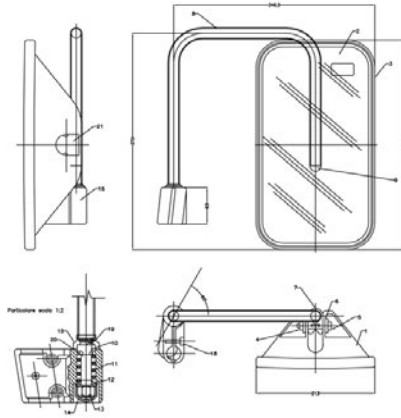

CNH®

PART NUMBER	DESCRIPTION	OEM

184000006

RIGHT ARM MIRROR

47132575

CUP

ARM

APPLICATIONS

CASE-IH:JXU105,JXU115,JXU75,JXU85,JXU95,JX100U,JX1070U,JX1080U,JX1090U,JX1100U,JX70U,JX80U,JX90U
NEW HOLLAND:TL100,TL100A,TL70,TL70A,TL80A,TL90A,T5030,T5040,T5050,T5060,T5070

PART NUMBER	DESCRIPTION	OEM

184000007

RIGHT ARM MIRROR

5108721 - 700702009