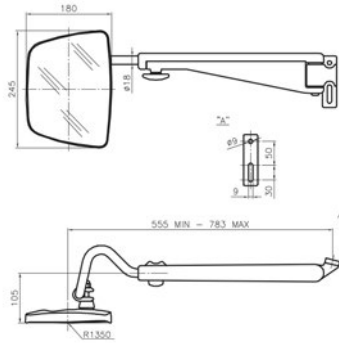

LANDINI®

PART NUMBER

184000059

DESCRIPTION

LEFT ARM MIRROR.

OEM

3692532M92 - 3692532M92 - 3692532M91

CUP