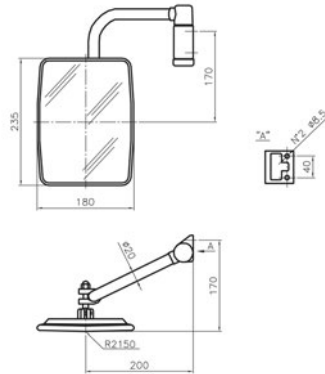

## SAME DEUTZ FAHR®

PART NUMBER

DESCRIPTION

OEM

184000045

RIGHT ARM MIRROR.

0.011.4199.4/20 - 0.011.4199.4/10 -  
0.010.1689.4 - 04404952

CUP