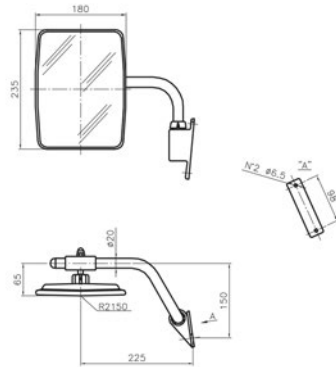

RIGHT ARM MIRROR

9960893

CUP

ARM

APPLICATIONS

NEW HOLLAND:446,446DT,55.46,80.66

PART NUMBER

DESCRIPTION