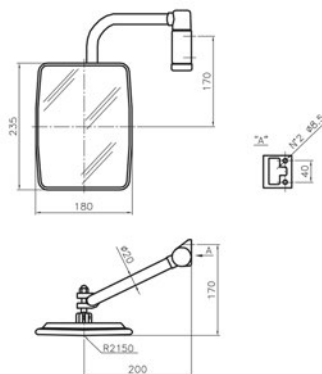

PART NUMBER

DESCRIPTION

OEM

184000090

LEFT ARM MIRROR.

6505406M91

CUP

ARM