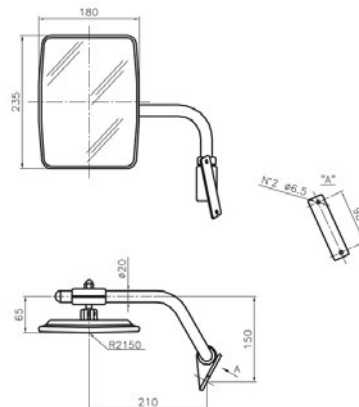

CUP

ARM

9968878

APPLICATIONS

CASE-IH:8840
FORD-NEW HOLLAND:8430,8630,8830
NEW HOLLAND:140-90 DT,180-90 DT,1880R,55-88,55-88 DT,580R,60-88,60-88 DT,65-88,65-88 DT,70-88,70-88 DT,7720,7725,80-88,80-88 DT