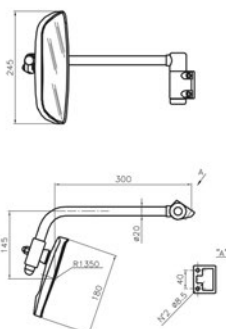

CUP

ARM

APPLICATIONS

MASSEY FERGUSON:353 LX,363 LX,373 LX,383 LX,393 LX,393 TLX