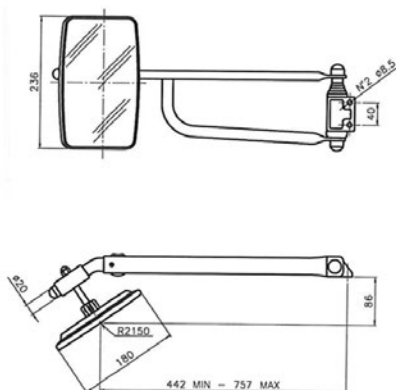

PART NUMBER

DESCRIPTION

OEM

184000048

LEFT ARM MIRROR.

3648982M91 - 0.016.5107.4 - 04424770

CUP

ARM