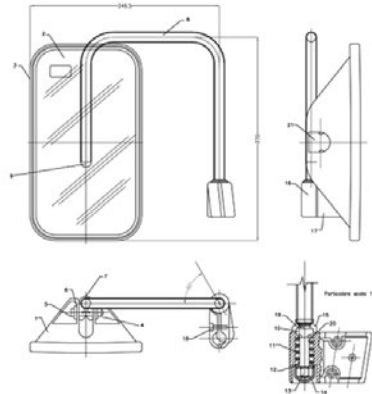

CUP	ARM

APPLICATIONS

CASE-IH: JXU105, JXU115, JXU75, JXU85, JXU95, JX100U, JX1070U, JX1080U, JX1090U, JX1100U, JX70U, JX80U, JX90U
NEW HOLLAND: TL100, TL100A, TL70, TL70A, TL80A, TL90A, T5030, T5040, T5050, T5060, T5070