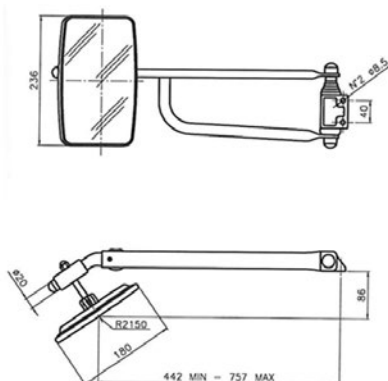

APPLICATIONS

MASSEY FERGUSON:2205 COMPACT,2210 COMPACT,2220 COMPACT,2225 COMPACT,2230 COMPACT, 2235 COMPACT

PART NUMBER

DESCRIPTION

OEM

184000064

LEFT ARM MIRROR.

3648982M91