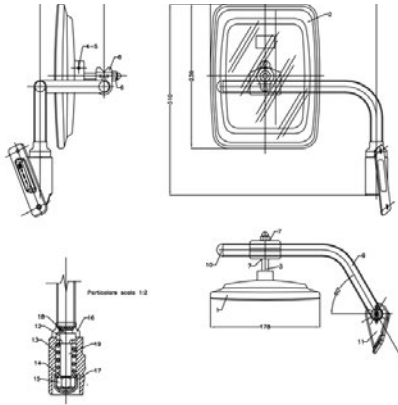

CNH®

PART NUMBER

184000010

DESCRIPTION

LEFT ARM MIRROR

OEM

5156479

CUP