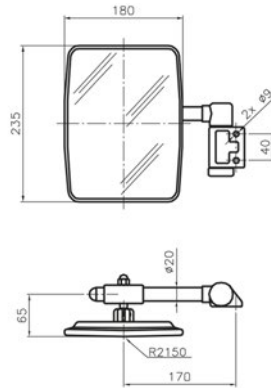

LANDINI®

PART NUMBER

DESCRIPTION

OEM

184000055

REAR VIEW MIRROR ASSY

4203886M91 - 4203886M91

CUP

ARM

6506256M91

APPLICATIONS

LANDINI:ADVANTAGE 65FP,ADVANTAGE 65GE,ADVANTAGE 65GTP,ADVANTAGE 65LP,ADVANTAGE 75FP,ADVANTAGE 75GE,ADVANTAGE 75GTP,ADVANTAGE 75LP, ADVANTAGE 85FP,ADVANTAGE 85GE,ADVANTAGE 85GTP,ADVANTAGE 85LP,MISTRAL40,MISTRAL45,MISTRAL50,MISTRAL55,REX FOOT STEP 100FP,REX FOOT STEP 100GE, REX FOOT STEP 100LP,REX FOOT STEP 60GE,REX FOOT STEP 60LP,REX FOOT STEP 70FP,REX FOOT STEP 70GE,REX FOOT STEP 70LP,REX FOOT STEP 80GE,REX FOOT STEP 80LP, REX FOOT STEP 90FP,REX FOOT STEP 90GE,REX FOOT STEP 90LP,REX FOOT STEP60FP,TREKKER COMPACT CF60,TREKKER COMPACT CF70,TREKKER N. T.2 75F, TREKKER N.T.2 100C,TREKKER N.T.2 100F,TREKKER N.T.2 100M,TREKKER N.T.2 105C,TREKKER N.T.2 105F,TREKKER N.T.2 105M,TREKKER N.T.2 75F,TREKKER N.T.2 75M, TREKKER N.T.2 85C,TREKKER N.T.2 85F,TREKKER N.T.2 85M,TREKKER N.T.2 95C,TREKKER N.T.2 95F,TREKKER N.T.2 95M,TREKKER NEW 100C,TREKKER NEW 70C, TREKKER NEW 70F,TREKKER NEW 70L,TREKKER NEW 80C,TREKKER NEW 80F,TREKKER NEW 80L,TREKKER NEW 90C,TREKKER NEW 90F,TREKKER NEW 90L, VIGNETI REX FOOT 60V,VIGNETI REX FOOT 65V,VIG