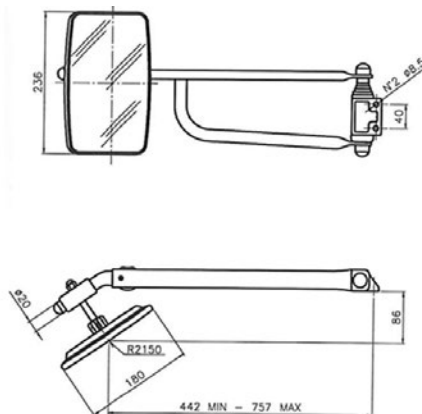

PART NUMBER

DESCRIPTION

OEM

184000064

LEFT ARM MIRROR.

3648982M91 - 3648982M91

CUP

ARM