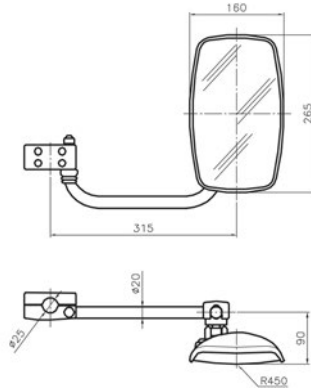

184000032

REAR VIEW MIRROR ASSY

87497616

CUP

ARM

APPLICATIONS

NEW HOLLAND: CX5080 E4-EU, CX5080 E4B, CX5090 E4-EU, CX5090 E4B, TC5070 E4-TIER4

PART NUMBER