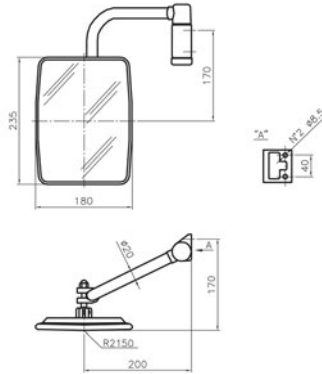

LANDINI®

PART NUMBER

DESCRIPTION

OEM

184000089

RIGHT ARM MIRROR.

6505405M91

CUP

ARM

APPLICATIONS

LANDINI:REX TECHINO RES 70GE,REX TECHINO RES 80GE,REX TECHINO RES 80GT,REX TECHINO RES 85GE,REX TECHINO RES 90GE,REX TECHINO RES 90GT,REX TECHINO REST 60F,REX TECHINO REST 70F,REX TECHINO REST 75F,REX TECHINO REST 80F,REX TECHINO REST 85F,REX TECHINO REST 90F

PART NUMBER

DESCRIPTION

OEM

184000090

LEFT ARM MIRROR.

6505406M91