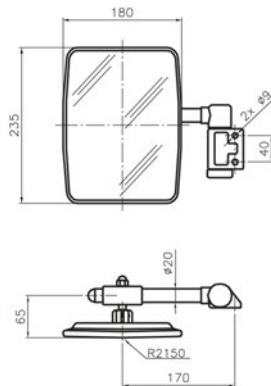

CUP

ARM

6506256M91

APPLICATIONS

MASSEY FERGUSON:354,374,384,394