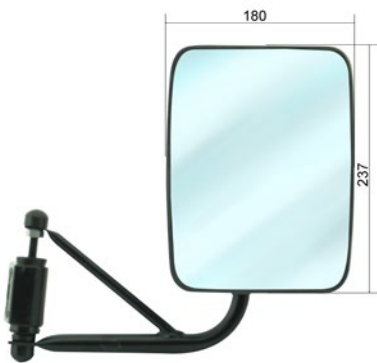

PART NUMBER

DESCRIPTION

OEM

184000021

LEFT ARM MIRROR

5194722

CUP

ARM