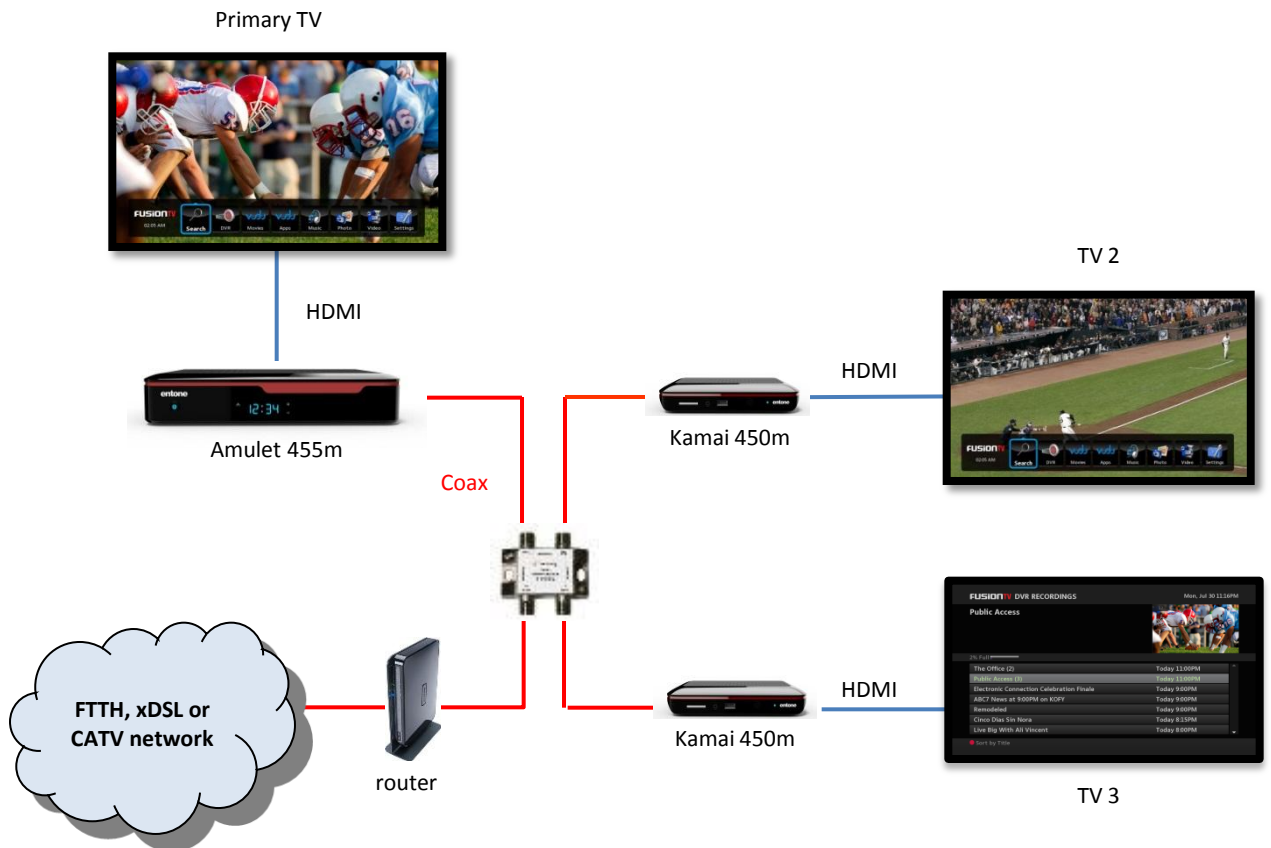

Use Existing In-home Coax to Reduce Installation Cost and Complexity

Entone's MoCA solution enables you to offer advanced multi-room video services without new wiring. MoCA utilizes existing in-home coax to replace Ethernet wiring. Eliminating new wiring reduces the time, complexity and cost of new subscriber installation. That means technicians spend less time at each home and you can increase the number of new installations per day.

Additionally, when subscribers move or churn, your investment remains intact in the equipment rather than home wiring.

High Performance

To tackle the most advanced user interfaces and applications, Entone's MoCA-based hybrid TV devices provide a dual-core CPU, hardware FPU and hardware accelerated 2D/3D graphics. Their advanced video decoders support popular video formats including MPEG-2, H.264/AVC, VC-1, Scalable Video Codec (SVC) and Multiview Video Coding (MVC). These devices also support 1080p60 output and are compatible with 3D programming from major broadcasters.

Compatible with Any Video Delivery Network

MoCA is compatible with cable, FTTH, xDSL and satellite delivery networks. Within a home it provides up to 175 Mb/s throughput, nearly double the speeds of typical Ethernet networks. It also provides managed Quality of Service (QoS), which enables reliable distribution of HD video, whole home DVR and media sharing.

Multi-TV application

Convenient Installation Options

With its small footprint and lightweight design, Kamai 450m is perfectly suited for installation behind flat screen TVs. A simple and flexible mounting kit provided with Kamai 450m is compatible with most flat screen TVs whether the TV is wall mounted or on a table top. An IR tether allows the Kamai 450m to be mounted in locations without line of sight access for IR remote control.