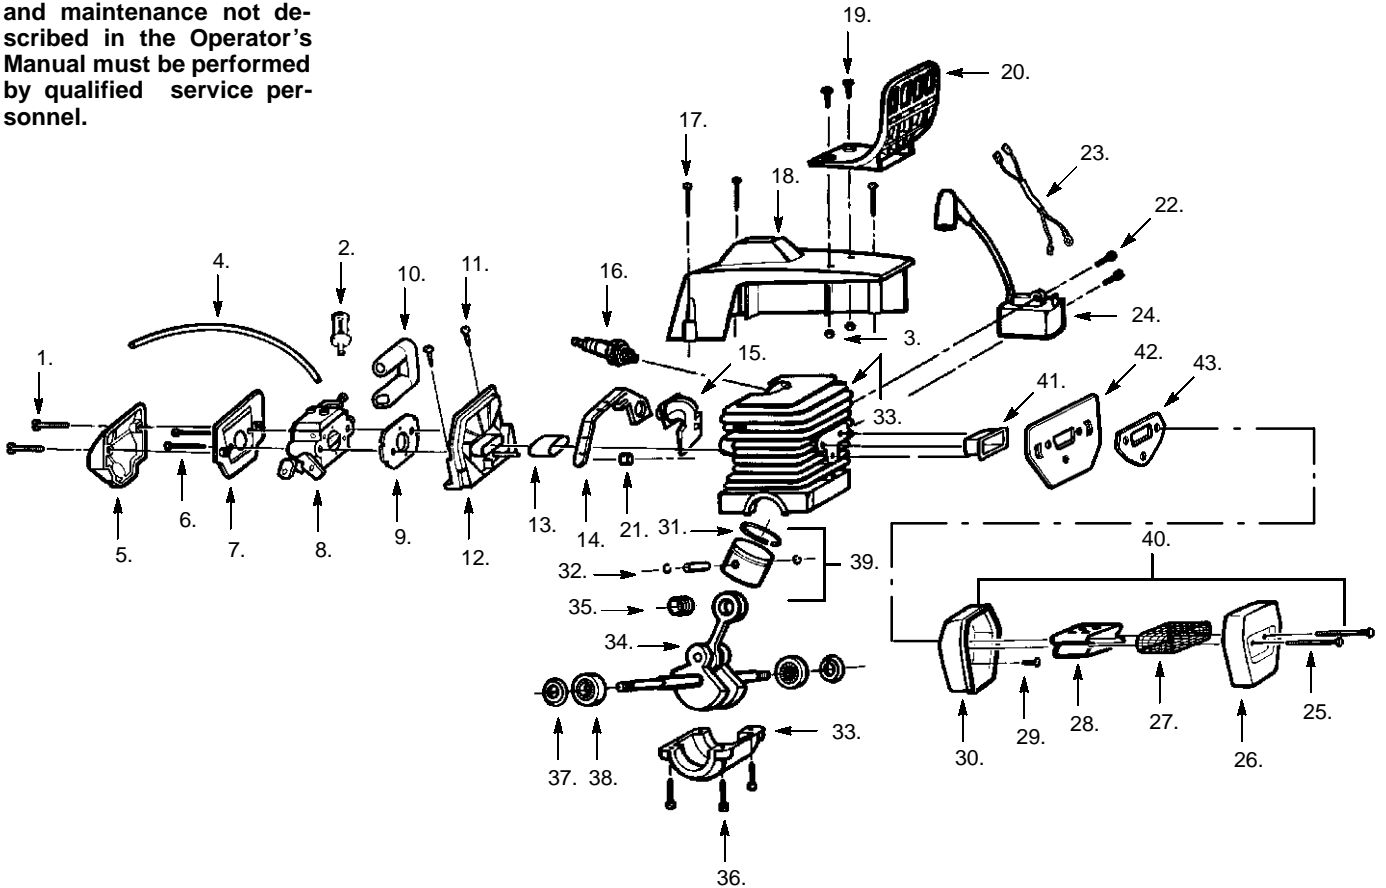

**Models 2200, 2500 & 2600**

**WARNING**  
All repairs, adjustments and maintenance not described in the Operator's Manual must be performed by qualified service personnel.

Ref.	Part No.	Description	Ref.	Part No.	Description	Ref.	Part No.	Description
1.	530-015899	Screw	20.	530-027181	Handguard	36.	530-015897	Screw
2.	530-014199	Fuel Pick-up	21.	530-019171	Impulse Seal	37.	530-019170	C'shaft Seal
3.	530-001543	Nut	22.	530-015895	Screw	38.	530-032118	C'shaft Bearing
4.	530-069247	Fuel Line	23.	530-036129	Switch Wire Ass'y.	39.	530-069454	Piston Kit (Incl. 31,32, 35&Pin)
5.	530-036141	Air Filter (Top)	24.	530-039143	Ignition Module	40.	530-069416	Muffler Kit (Incl. 25, 26,28,30)
6.	530-015970	Screw	25.	-	Muffler Bolt 5mm	41.	530-037652	Heat Insulator
7.	530-036124	Air Filter (Bottom)	26.	530-015938	Muffler Cover	42.	530-037640	Muffler Plate
8.	-	Carburetor	27.	530-037249	Spark Screen	43.	530-019205	Muffler Gasket
	530-035330	Type 1,2,3 & 4	28.	530-036103	Diffuser			
	530-069629	Type 5 (Incl. Limiter Caps)	29.	530-015902	Bolt			
9.	530-019172	Carb. Gasket	30.	530-037248	Muffler Body	Not Shown		
10.	-	Carb. Grommet	31.	-	Piston Ring			
	530-037530	Type 1,2,3 & 4		530-029982	2500/2600		530-031135	Scrench
	530-037464	Type 5		★★★★★	2200-See		530-083081	Operator Manual
11.	530-015905	Screw			<b>Service Ref. 1</b>		530-069316	Clutch Drum (Rim)
12.	530-037465	Carb. Adaptor	32.	530-015697	Piston Pin Retainer		530-031136	Worm Gear Puller
13.	530-029814	Intake Sleeve	33.	-	Cylinder Kit (Incl. 33 & 36) 2200-See		530-031112	Clutch Assy Tool
14.	530-019177	Turbo Clean Seal			<b>Service Ref. 1</b>			
15.	530-029813	Turbo Air Cleaner Ass'y.		530-069414	40cc			
16.	952-030150	Spark Plug (CJ-7Y)		530-069417	36cc			
17.	530-015903	Screw	34.	530-029794	C'shaft & Rod Ass'y.			
18.	530-036088	Cylinder Shield	35.	530-032117	Piston Pin Bearing			
19.	530-015406	Screw						