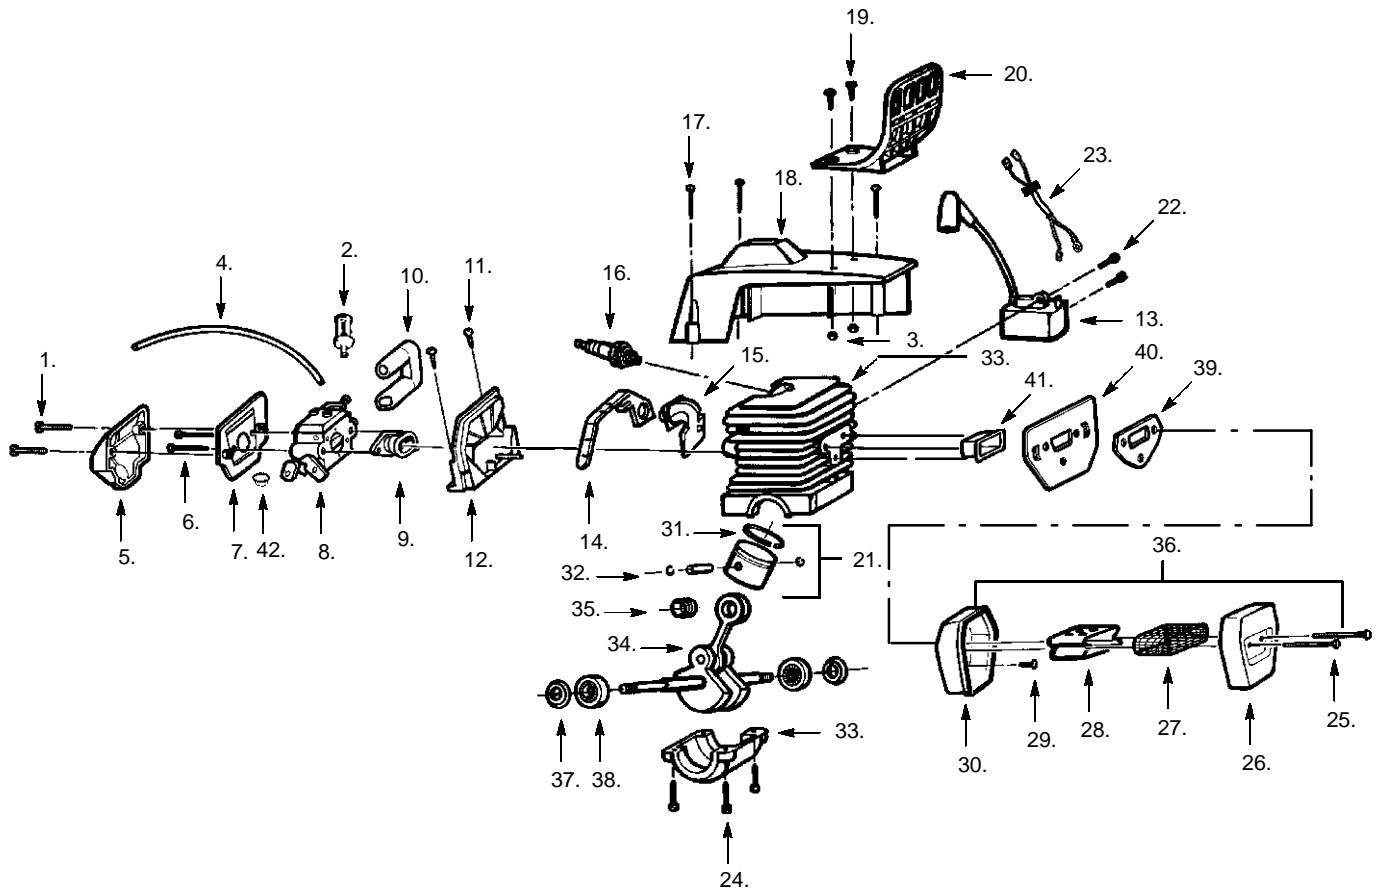

PARTS LIST NO. 530-068369		POULAN® PARTS LIST	MODEL(s) 2200, 2500, 2600, 2750 & 3050	
DATE 5/30/01	REPLACES 530-068369-8/1/95		Note: Illustration may differ from actual model due to design changes	PAGE NO. 2

Models 2750

Ref.	Part No.	Description	Ref.	Part No.	Description	Ref.	Part No.	Description	
1.	530-015899	Screw	21.	530-069548	Piston Kit (Incl. 31, 32 & 35)	40.	530-037640	Muffler Plate	
2.	530-014199	Fuel Pick-up	22.	530-015895	Screw	41.	530-037652	Heat Insulator	
3.	530-001543	Nut	23.	530-037467	Switch Wire Ass'y.	42.	530-036792	Isolator	
4.	530-069247	Fuel Line	24.	530-015897	Screw	Not Shown			
5.	530-036141	Air Filter (Top)	25.	-	Muffler Bolt				
6.	530-015970	Screw		530-015938	5mm			530-031135	Scrench
7.	530-037478	Air Filter (Bottom)		530-016170	6mm			530-081232	Operator Manual
8.	530-035291	Carburetor	26.	530-037249	Muffler Cover			530-069316	Clutch Drum (Rim)
9.	530-037668	Intake Boot	27.	530-036103	Spark Screen		530-031136	Worm Gear Puller	
10.	530-037530	Carb. Grommet	28.	530-037813	Diffuser		530-031112	Clutch Ass'y. Tool	
11.	530-015905	Screw	29.	530-015902	Bolt				
12.	530-037667	Carb. Adaptor	30.	530-037728	Muffler Body				
13.	530-039143	Ignition Module	31.	530-037380	Piston Ring				
14.	530-019203	Turbo Clean Seal	32.	530-015697	Piston Pin Retainer				
15.	530-029813	Turbo Air Cleaner Ass'y.	33.	530-014943	C'case&Cylinder Assy				
16.	952-030150	Spark Plug (CJ-7Y)	34.	530-029794	C'shaft & Rod Ass'y.				
17.	530-015903	Screw	35.	530-032117	Piston Pin Bearing				
18.	530-036088	Cylinder Shield	36.	530-069707	Muffler Kit (Incl. 25,26,28,30)				
19.	530-015406	Screw	37.	530-019170	C'shaft Seal				
20.	530-027181	Handguard	38.	530-032118	C'shaft Bearing				
			39.	530-019205	Muffler Gasket				

✓ = NEW PART NUMBER FOR THIS IPL   ★ = REFER TO THE SERVICE REFERENCE INDICATED FOR MORE INFORMATION. (LOCATED AT END OF IPL)
● = THESE PARTS ARE ILLUSTRATED FOR CLARITY. ORDER COMPLETE ASSEMBLY.