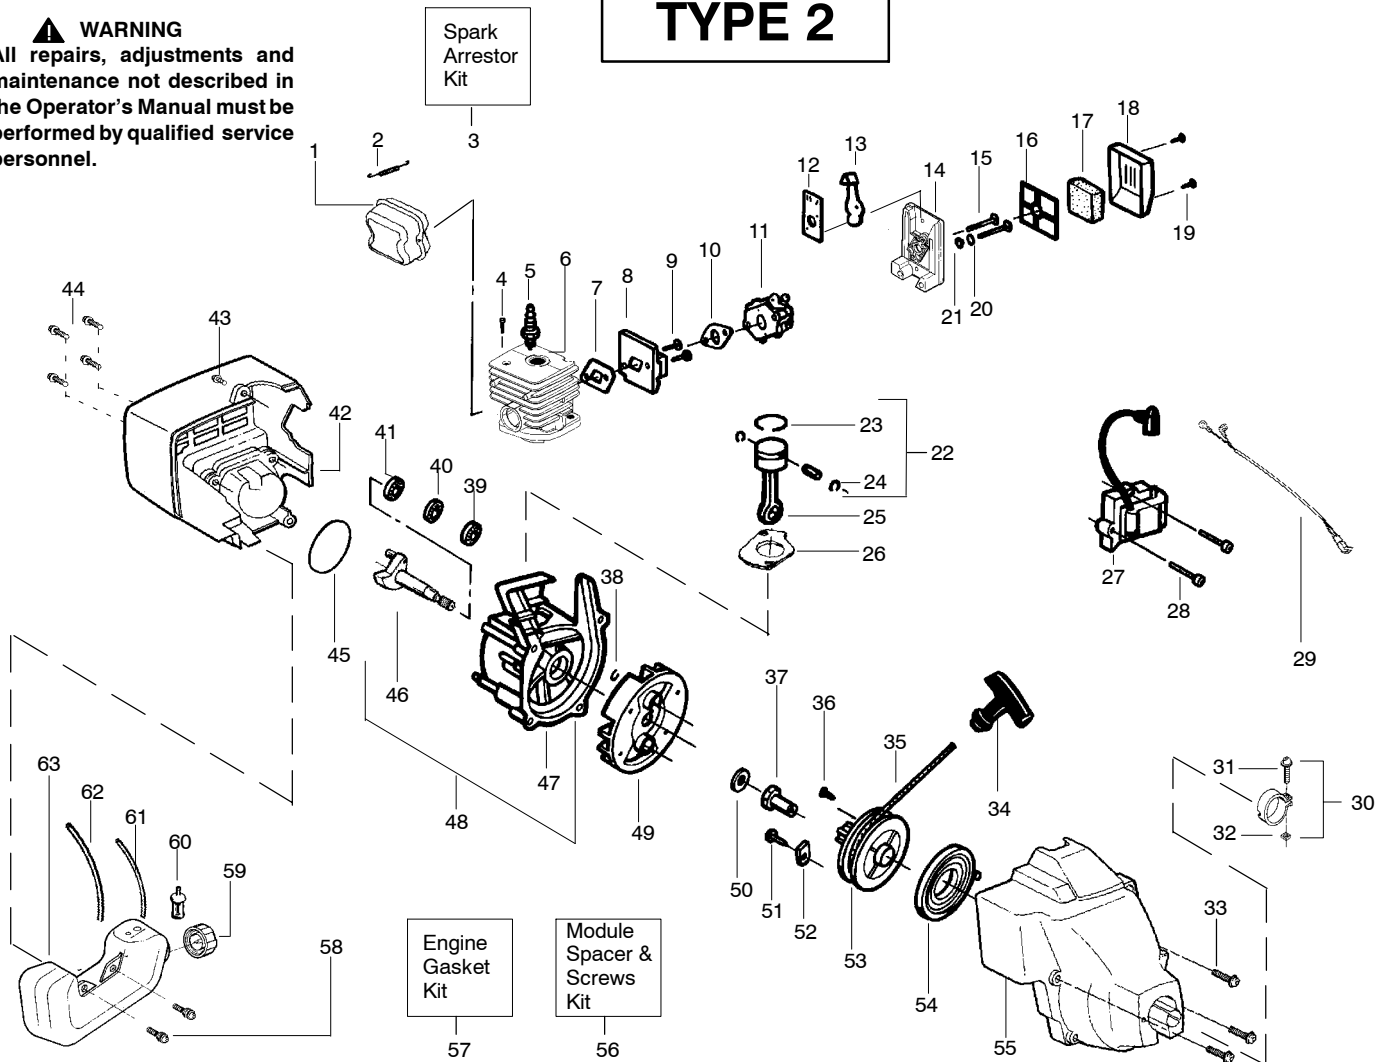

TYPE 2

⚠ WARNING
All repairs, adjustments and maintenance not described in the Operator's Manual must be performed by qualified service personnel.

Ref.	Part No.	Description	Ref.	Part No.	Description	Ref.	Part No.	Description
1.	530069660	Kit - Muffler (incl. 2)	23.	530055120	Ring-Piston	45.	530071363	O-Ring-C'case (kit)
2.	530042088	Spring-Muffler	24.	530015162	Retainer-Piston Pin	46.	530054753	Assy-Crankshaft
3.	530071391	Kit-Spark Arrestor	25.	530069945	Assy-Connecting Rod	47.	530071627	Kit-Crankcase (Incl. 39-41)
4.	530015953	Screw-Cylinder	26.	530071363	Gasket-Cylinder (kit)	48.	530071360	Assy-C'case & C'shaft (Incl. 38,46,47)
5.	Champion	Spark Plug (RCJ 6Y)	27.	530039163	Module-Ignition	49.	530069886	Assy-Flywheel
6.	530071359	Kit - Cylinder	28.	530016357	Screw	50.	530015828	Washer-Flat
7.	530071363	Gasket-Cyl/Carb.(kit)	29.	530049018	Assy-Switch Wire	51.	530015775	Screw
8.	530056403	Adaptor-Carb.	30.	530056365	Assy-Nose Cone Clamp (Incls. 31 & 32)	52.	530027523	Retainer
9.	530016014	Screw	31.	530016381	Screw-Nose Cone	53.	530069400	Kit-Starter Pulley (Incl. 36)
10.	530071363	Gasket-Carb.(kit)	32.	530016382	Nut-Nose Cone	54.	530042085	Spring-Starter
11.	530071630	Kit - Carburetor Ass'y (C1U-W7D)	33.	530015810	Screw	55.	530071709	Assy-Fan Hsg.
12.	530038747	Plate-Choke Mounting	34.	530027569	Handle-Starter	56.	530071731	Kit-Mod. Spcr/screws
13.	530038686	Shutter-Choke	35.	530069232	Kit - Rope	57.	530071363	Kit-Engine Gasket (Incl. 7,10,26,45)
14.	530052431	Box-Air	36.	530016080	Screw	58.	530016379	Retainer-Fuel Tank
15.	530016353	Screw	37.	530038604	Coupling-Drive	59.	530014347	Assy-Fuel Cap w/ret.
16.	530036569	Plate - Filter Support	38.	530015941	Retain. Ring-C'shaft	60.	530095646	Assy-Fuel Pickup
17.	530036575	Foam-Air Filter	39.	530055728	Bearing-Outer	61.	530069247	Kit-Fuel Line (Small)
18.	530036568	Cover-Air Filter	40.	530071615	Kit-C'case Seal	62.	530069216	Kit-Fuel Line (Large)
19.	530016349	Screw	41.	530032125	Bearing-Inner	63.	530049296	Assy-Fuel Tank (Incl. cap, fuel line, filter)
20.	530015852	Spacer-Choke	42.	530071709	Shroud-Rear			
21.	530015254	Washer	43.	530015934	Screw			
22.	530071357	Kit - Piston (Incl. 23, 24 & Pin)	44.	530015810	Screw			

✓ = NEW PART NUMBER FOR THIS IPL   * = REFER TO THE SERVICE REFERENCE INDICATED FOR MORE INFORMATION. (LOCATED AT END OF IPL)