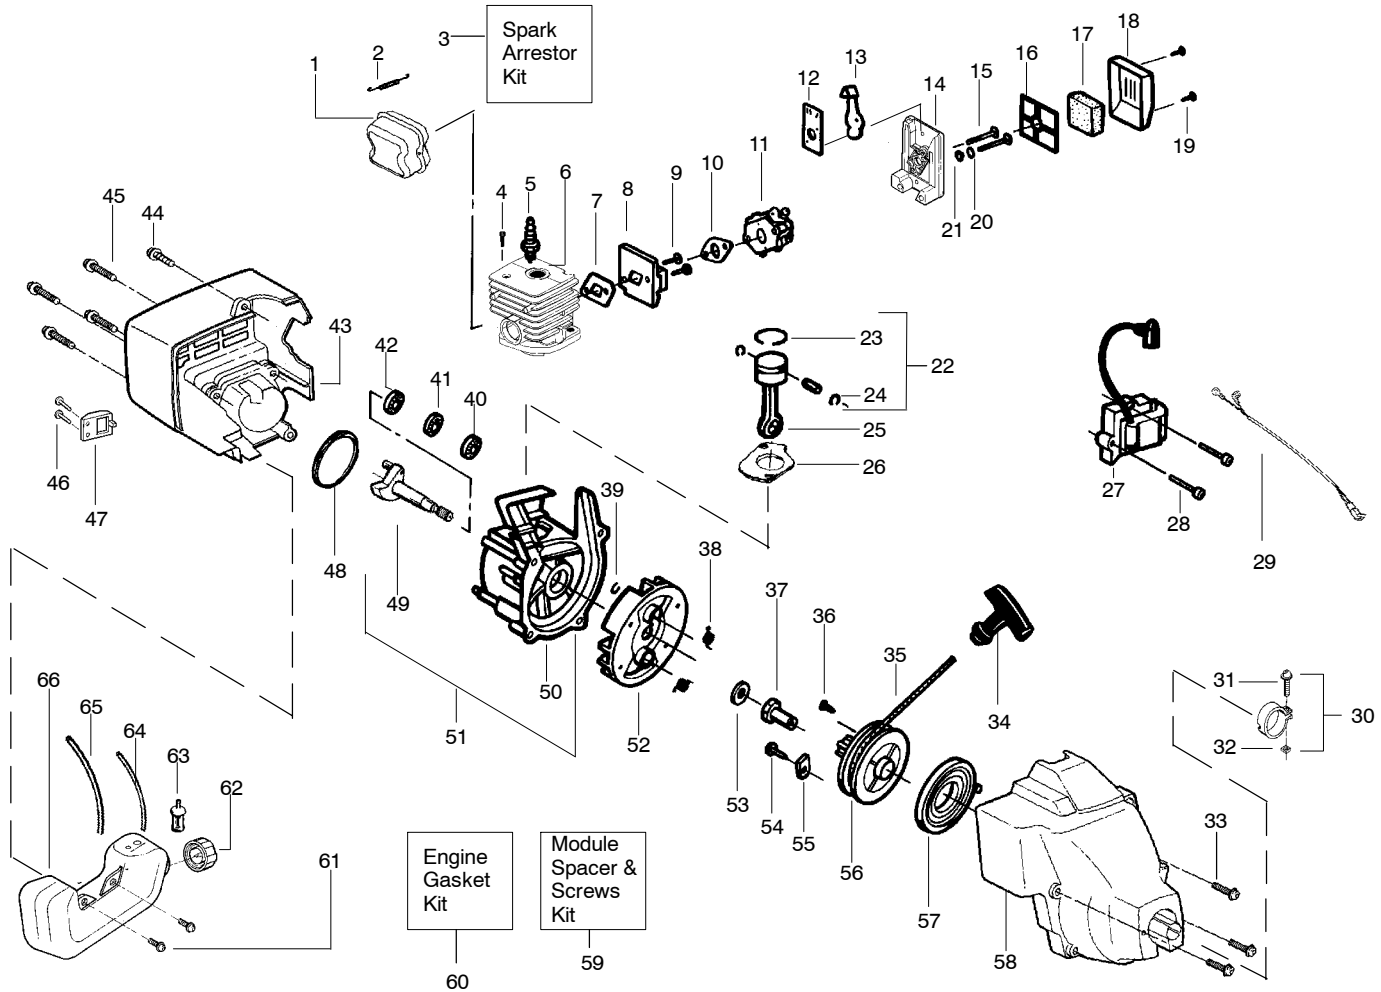

TYPE 1

Ref.	Part No.	Description	Ref.	Part No.	Description	Ref.	Part No.	Description
1.	530069660	Kit - Muffler (incl. 2)	23.	530036404	Piston Ring	48.	*****	O-Ring-C'case/Shrd
2.	530042088	Muffler Spring	24.	530015162	Piston Pin Retainer	49.	530054753	Crankshaft Ass'y.
3.	530071391	Kit-Spark Arrestor	25.	530069615	Connecting Rod Ass'y.	50.	530071627	Kit-Crankcase Ass'y. (Incl. 40-42)
4.	530015953	Screw-Cylinder	26.	530069616	Gasket-Cylinder (kit)	51.	530071360	Kit-C'case & C'shaft (Incl. 39,49,50)
5.	952030249	Spark Plug (RCJ 6Y)	27.	530039163	Ignition Module	52.	530069886	Kit-Flywheel Ass'y.
6.	530069619	Kit - Cylinder	28.	530015954	Screw	53.	530015828	Washer-Flat
7.	530069616	Gasket-Cyl./Carb.(kit)	29.	530049018	Assy-Wire Harness	54.	530015775	Screw
8.	530047659	Adaptor-carb.	30.	530056365	Kit-Nose Cone Clamp	55.	530027523	Retainer-Can
9.	530016014	Screw	31.	530016381	Screw-Nose Cone	56.	530069400	Kit-Starter Pulley (Incl. 36)
10.	530069616	Gasket-Carb.(kit)	32.	530016382	Nut-Nose Cone	57.	530042085	Starter Spring
11.	---	Kit - Carburetor Ass'y	33.	530015810	Screw	58.	530069798	Kit-Fan Hsg.
	530069754	Walbro (WA-226	34.	530027569	Starter Handle	59.	530071731	Kit-Mod. Spcr/Screws
	530069971	Zama (C1U-W7)	35.	530069232	Kit - Rope	60.	530069616	Kit-Engine Gasket (Incl. 7,10,26,48)
	530071630	Zama (C1U-W7D)	36.	530016080	Screw	61.	530016379	Retainer
12.	530038747	Choke Plate Mounting	37.	530038604	Drive Coupling	62.	530014347	Assy-Fuel Cap
13.	530038686	Choke Shutter	38.	530023817	Starter Dog Spring	63.	530095646	Assy-Fuel Pickup
14.	530052431	Air Box	39.	530015941	Retain. Ring-C'shaft	64.	530069247	Kit-Fuel Line (Small)
15.	530016353	Screw	40.	530055728	Outer Bearing	65.	530069216	Kit-Fuel Line (Large)
16.	530036569	Plate - Filter Support	41.	530071615	Kit-C'case Seal	66.	530049296	Assy-Fuel Tank (Incl. cap,filter & fuel lines)
17.	530036575	Air Filter Foam	42.	530032125	Inner Bearing			
18.	530036568	Air Filter Cover	43.	530069798	Kit-Shroud			
19.	530015880	Screw	44.	530015934	Screw			
20.	530015852	Spacer-Choke	45.	530015810	Screw			
21.	530015254	Washer	46.	530015675	Screw-Muffler Guard			
22.	530069621	Kit - Piston (Incl. 23, 24 & Pin)	47.	530037045	Guard-Muffler			

✓ = NEW PART NUMBER FOR THIS IPL   * = REFER TO THE SERVICE REFERENCE INDICATED FOR MORE INFORMATION. (LOCATED AT END OF IPL)