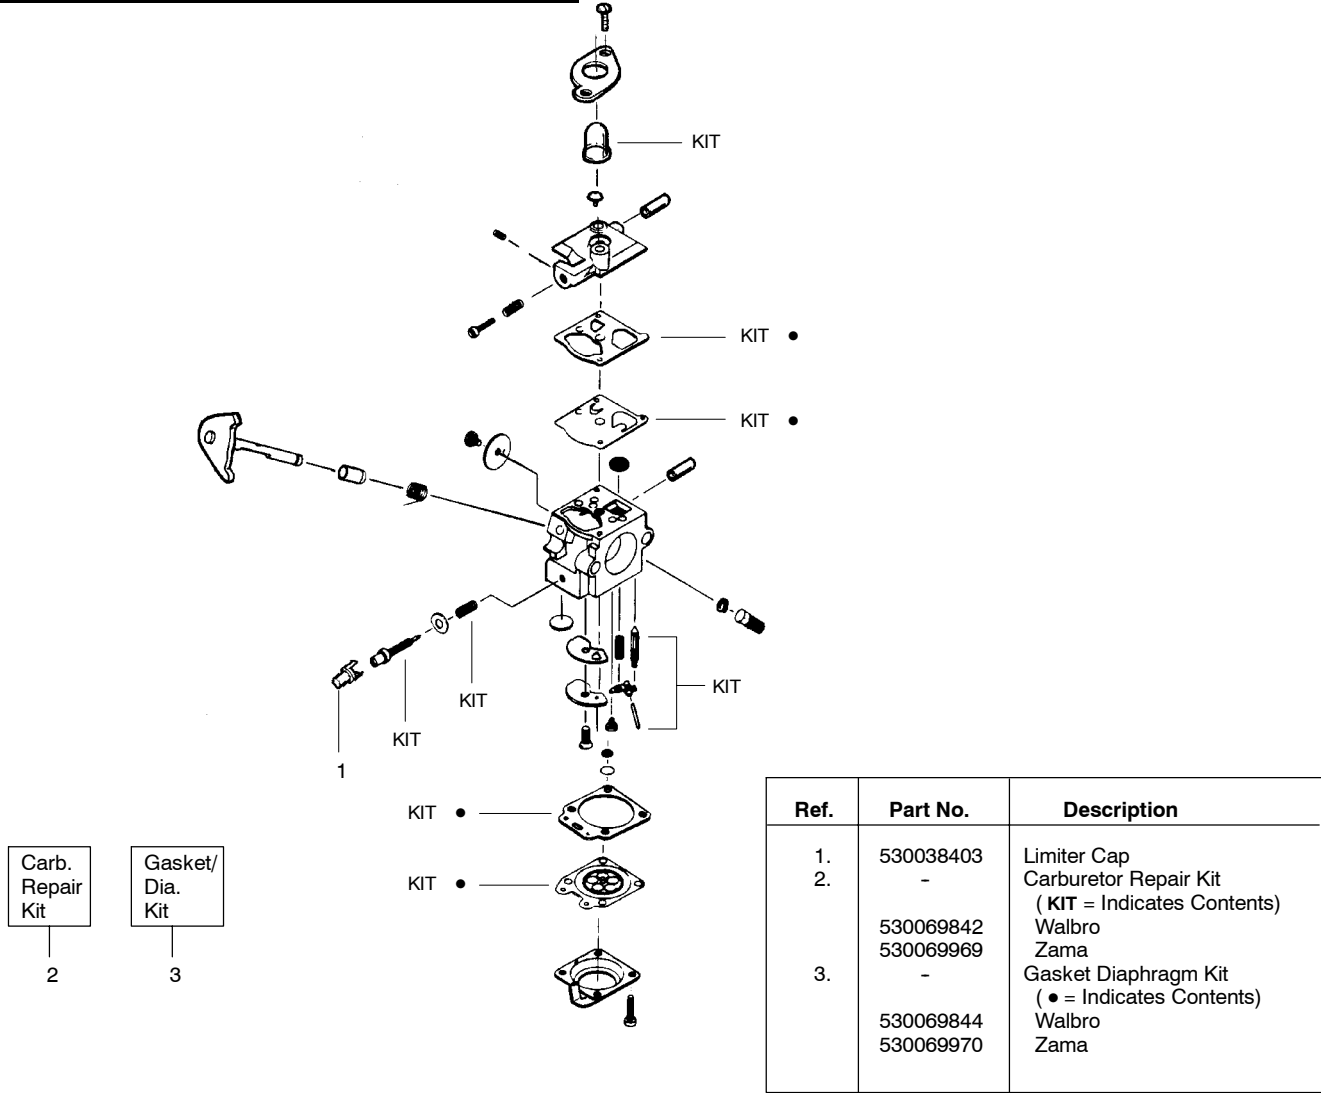

Carburetor Assembly Walbro WA226 #530069754
Zama C1U-W7 #530069971

Kit - Carburetor Assembly No. 530071630 - C1U-W7D

Note: No Repair kits are available for this carburetor, please order the complete assembly part number 530-071630 (C1U-W7D)