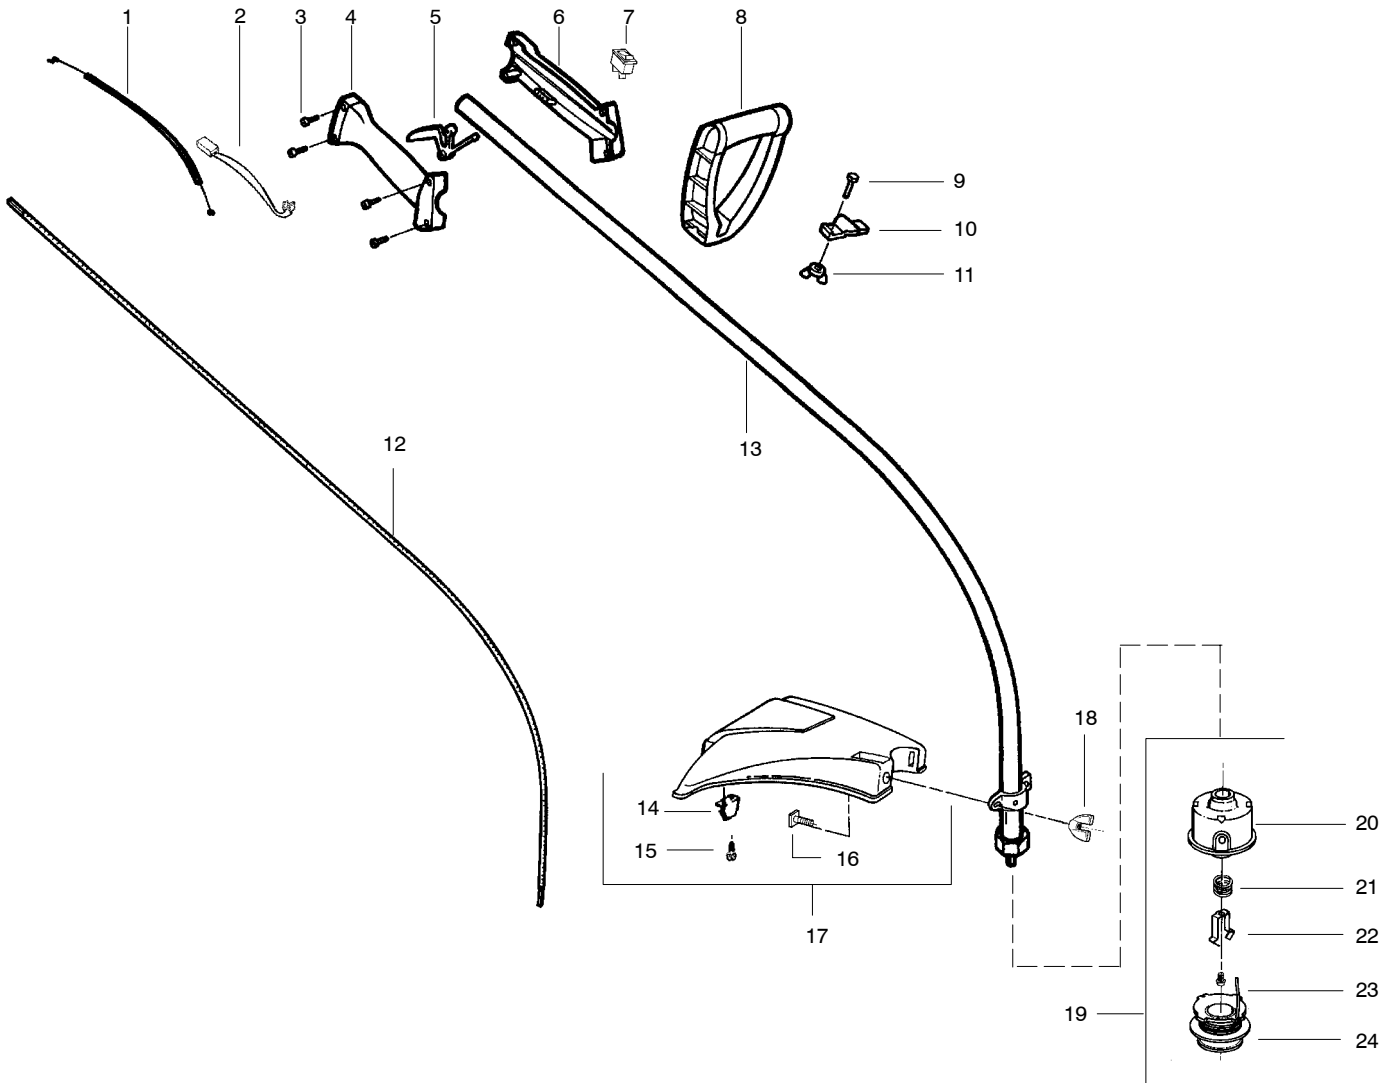

TYPE 1

Ref.	Part No.	Description	Ref.	Part No.	Description
1.	530071548	Kit-Throttle	17.	530069686	Kit-Shield Ass'y. (Incl. 14, 15, 16 & 18)
2.	530054183	Assy-Wire	18.	530016118	Wingnut
3.	530016273	Screw-Throttle Hsg.	19.	952715575	Cutting Head (Incl. 20-24)
4.	530038581	Hsg.-Throttle (Right)	20.	530069690	Hub Ass'y.
5.	530038682	Trigger	21.	530401464	Spring
6.	530095382	Hsg.-Throttle (Left)	22.	530401466	Clip-Retainer
7.	530069572	Kit-Switch	23.	530401467	Screw w/Washer-Head
8.	530038708	Handle-Assist	24.	952715573	Spool w/Line
9.	530015820	Bolt	Not Shown		
10.	530094742	Clamp-Handle		-	Operator Manual
11.	530016118	Wingnut		530163340	Euro
12.	530095613	Shaft-Flex 45"		530163343	Scan
13.	530071425	Kit-Drive Shaft Hsg. Ass'y		530163365	Russian
14.	530052287	Line Limiter		530054766	Decal-Shaft Warning
15.	530015966	Screw-Line Limiter			
16.	530015820	Bolt			

TYPE 2,3

Ref.	Part No.	Description	Ref.	Part No.	Description
1.	530054183	Ass'y. – Wire	19.	530095968	Cutting Head (Incl. 20–23)
2.	530038581	Throttle Hsg. (Right)	20.	530095770	Hub Ass'y.
3.	530095382	Throttle Hsg. (Left)	21.	530401958	Spring – Compression
4.	530069572	Kit – Switch	22.	530401957	Clip – Retainer
5.	530038708	Assist Handle	23.	530095434	Spool w/Line
6.	530015820	Bolt	24.	530056401	Wrench
7.	530094742	Clamp – Handle			
8.	530016152	Wingnut			
9.	530016273	Screw – Throttle Hsg.			
10.	530038682	Trigger			
11.	530071548	Kit – Throttle			
12.	530072004	Kit – Drive Shaft Hsg. Ass'y			
13.	530095242	Drive Shaft – Flex – 45"			
14.	530052286	Line Limiter			
15.	530015886	Screw – Line Limiter			
16.	530015820	Bolt			
17.	530071683	Kit – Shield Ass'y. (Incl. 14, 15, 16 & 18)			
18.	530015197	Wingnut			
					Not Shown
					Operator Manual
					Scan
					Euro
					Russia
					Decal – Shaft Warning