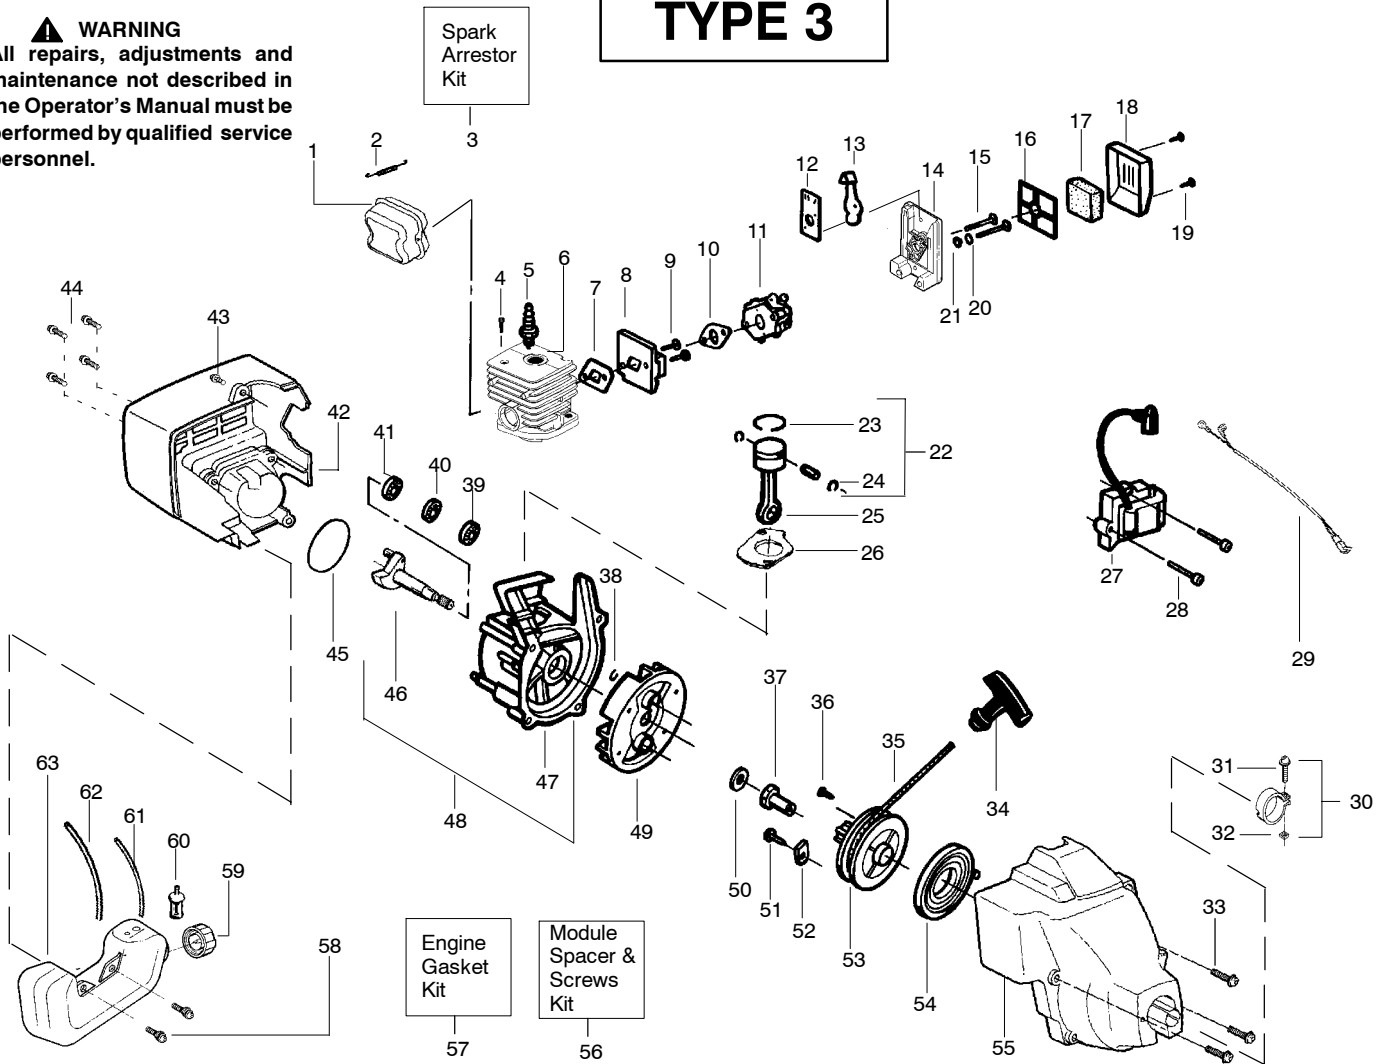

TYPE 3

⚠ WARNING
All repairs, adjustments and maintenance not described in the Operator's Manual must be performed by qualified service personnel.

Ref.	Part No.	Description	Ref.	Part No.	Description	Ref.	Part No.	Description
1.	530069660	Kit - Muffler (incl. 2)	23.	530055120	Ring-Piston	45.	530071363	O-Ring-C'case (kit)
2.	530042088	Spring-Muffler	24.	530015162	Retainer-Piston Pin	46.	530054753	Assy-Crankshaft
3.	530071391	Kit-Spark Arrestor	25.	530069945	Assy-Connecting Rod	47.	530071627	Kit-Crankcase (Incl. 39-41)
4.	530015953	Screw-Cylinder	26.	530071363	Gasket-Cylinder (kit)	48.	530071624	Assy-C'case & C'shaft (Incl. 38,46,47)
5.	Champion	Spark Plug (RCJ 6Y)	27.	530039163	Module-Ignition	49.	530069886	Assy-Flywheel
6.	530071359	Kit - Cylinder	28.	530016357	Screw	50.	530015828	Washer-Flat
7.	530071363	Gasket-Cyl/Carb.(kit)	29.	530049018	Assy-Switch Wire	51.	530015775	Screw
8.	530057634	Adaptor-Carb.	30.	530056365	Assy-Nose Cone Clamp (Incls. 31 & 32)	52.	530027523	Retainer
9.	530016014	Screw	31.	530016381	Screw-Nose Cone	53.	530069400	Kit-Starter Pulley (Incl. 36)
10.	530071363	Gasket-Carb.(kit)	32.	530016382	Nut-Nose Cone	54.	530042085	Spring-Starter
11.	530071630	Kit - Carburetor Ass'y (C1U-W7D)	33.	530015810	Screw	55.	530071677	Assy-Fan Hsg.
12.	530038747	Plate-Choke Mounting	34.	530027569	Handle-Starter	56.	530071731	Kit-Module Spacer & Screws
13.	530038686	Shutter-Choke	35.	530069232	Kit - Rope	57.	530071363	Kit-Engine Gasket (Incl. 7,10,26,45)
14.	530052431	Box-Air	36.	530016392	Screw	58.	530016379	Retainer-Fuel Tank
15.	530016393	Screw	37.	530038604	Coupling-Drive	59.	530014347	Assy-Fuel Cap w/ret.
16.	530036569	Plate - Filter Support	38.	530015941	Retain. Ring-C'shaft	60.	530095646	Assy-Fuel Pickup
17.	530036575	Foam-Air Filter	39.	530055728	Bearing-Outer	61.	530069247	Kit-Fuel Line (Small)
18.	530036568	Cover-Air Filter	40.	530071615	Kit-C'case Seal	62.	530069216	Kit-Fuel Line (Large)
19.	530016349	Screw	41.	530032125	Bearing-Inner	63.	530049296	Assy-Fuel Tank (Incl. cap, fuel line, filter)
20.	530015852	Spacer-Choke	42.	530057026	Shroud-Rear			
21.	530015254	Washer	43.	530015934	Screw			
22.	530071357	Kit - Piston (Incl. 23, 24 & Pin)	44.	530015810	Screw			

✓ = NEW PART NUMBER FOR THIS IPL   * = REFER TO THE SERVICE REFERENCE INDICATED FOR MORE INFORMATION. (LOCATED AT END OF IPL)