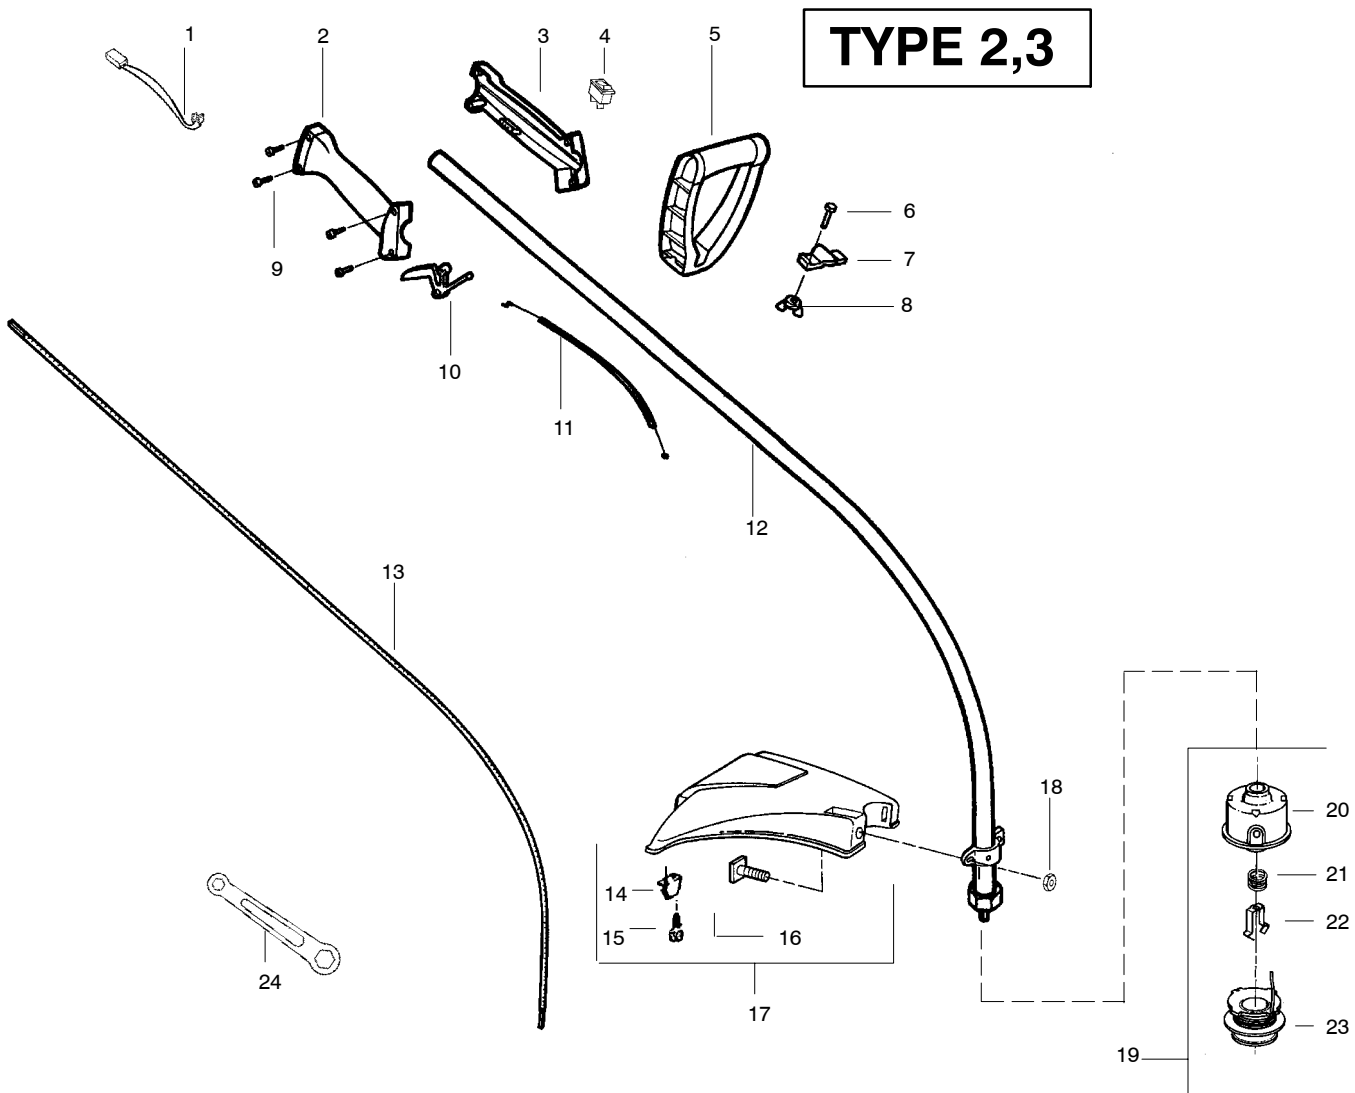

TYPE 1

Ref.	Part No.	Description	Ref.	Part No.	Description
1.	530071548	Kit-Throttle	17.	530069686	Kit-Shield Ass'y. (Incl. 14, 15, 16 & 18)
2.	530054183	Assy-Wire	18.	530016118	Wingnut
3.	530016273	Screw-Throttle Hsg.	19.	952715575	Cutting Head (Incl. 20-24)
4.	530038581	Hsg.-Throttle (Right)	20.	530069690	Hub Ass'y.
5.	530038682	Trigger	21.	530401464	Spring
6.	530095382	Hsg.-Throttle (Left)	22.	530401466	Clip-Retainer
7.	530069572	Kit-Switch	23.	530401467	Screw w/Washer-Head
8.	530038708	Handle-Assist	24.	952715573	Spool w/Line
9.	530015820	Bolt	Not Shown		
10.	530094742	Clamp-Handle		-	Operator Manual
11.	530016118	Wingnut		530163340	Euro
12.	530095613	Shaft-Flex 45"		530163343	Scan
13.	530071425	Kit-Drive Shaft Hsg. Ass'y		530163365	Russian
14.	530052287	Line Limiter		530054766	Decal-Shaft Warning
15.	530015966	Screw-Line Limiter			
16.	530015820	Bolt			

TYPE 2,3

Ref.	Part No.	Description	Ref.	Part No.	Description
1.	530054183	Ass'y. – Wire	19.	530095968	Cutting Head (Incl. 20–23)
2.	530038581	Throttle Hsg. (Right)	20.	530095770	Hub Ass'y.
3.	530095382	Throttle Hsg. (Left)	21.	530401958	Spring – Compression
4.	530069572	Kit – Switch	22.	530401957	Clip – Retainer
5.	530038708	Assist Handle	23.	530095434	Spool w/Line
6.	530015820	Bolt	24.	530056401	Wrench
7.	530094742	Clamp – Handle			
8.	530016152	Wingnut			
9.	530016273	Screw – Throttle Hsg.			
10.	530038682	Trigger			
11.	530071548	Kit – Throttle			
12.	530072004	Kit – Drive Shaft Hsg. Ass'y			
13.	530095242	Drive Shaft – Flex – 45"			
14.	530052286	Line Limiter			
15.	530015886	Screw – Line Limiter			
16.	530015820	Bolt			
17.	530071683	Kit – Shield Ass'y. (Incl. 14, 15, 16 & 18)			
18.	530015197	Wingnut			
					Not Shown
					Operator Manual
					Scan
					Euro
					Russia
					Decal – Shaft Warning