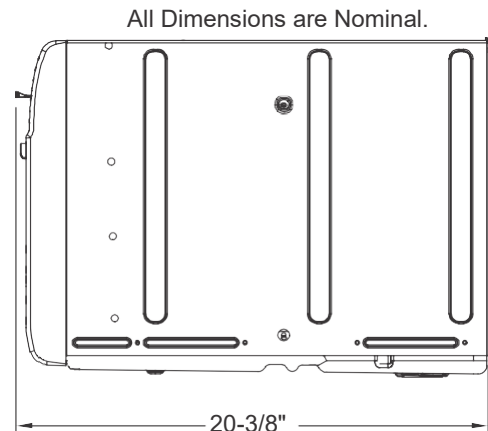

- Fits 1028309 (sold separately)
- Size (WxHxD): 25-1/2" x 15-1/4" x 7-1/2"

NEMA Receptacle Configuration.

6-15P

For Compatibility, Match to NEMA Plug.

Garrison Model #	2477810
Cooling Performance	
Capacity (BTU/Hr)	14,000/13,600
Current	6.9/7.5 A
Input Power	1,505/1,462 W
Refrigerant Charge Amount	21.52 Oz.
Design Pressure (High/Low)	520/300 PSIG
General Performance	
EER	9.3
Airflow CFM(H/M/L)	296/275/253
Room Area	550-700 Ft. ²
Max. Indoor Sound Level	61 dBA
Dehumidification Rate	3.0 Pt./Hr
Electrical Specifications	
Voltage	230/208 VAC
Frequency	60 Hz.
NEMA Plug Configuration	6-15P
Power Cord Length	6-1/2 Ft.
Dimensions	
Net Weight	78 Lbs.