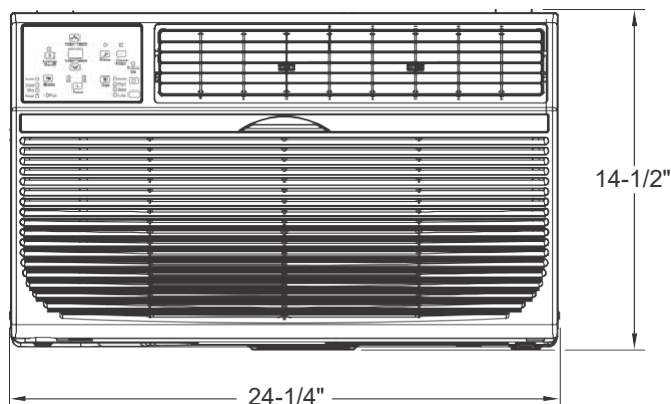

Accessories & Replacement Parts

- All models fit wall sleeve 1028309:
Size (WxHxD): 25-1/2" x 15-1/4" x 7-1/2"

NEMA Receptacle Configuration.

5-15P

6-15P

For Compatibility, Match to NEMA Plug.

Garrison Model #	2498540	2498541	2498542	2498543	2498544
Cooling Performance					
Capacity (BTU/Hr)	8,000	10,000	10,000/9,800	12,000	12,000/11,700
Current	7.0 A	8.3 A	4.5/4.8 A	10 A	5.2/5.6 A
Input Power	754 W	943 W	943/924 W	1,142 W	1,142/1,114 W
Refrigerant Charge Amount	17.64 Oz.	20.81Oz.	21.87 Oz.	21.87 Oz.	21.87 Oz.
Design Pressure (High/Low)	520/300 PSIG	520/300 PSIG	520/300 PSIG	520/300 PSIG	520/300 PSIG
General Performance					
EER	10.6	10.6	10.6	10.5	10.5
Airflow CFM (H/M/L)	270/235/202	269/235/203	275/240/209	286/264/240	286/264/240
Room Area	300-350 Ft. ²	400-450 Ft. ²	400-450 Ft. ²	450-550 Ft. ²	450-550 Ft. ²
Max. Indoor Sound Level	57 dBA	57 dBA	58 dBA	61 dBA	61 dBA
Dehumidification Rate	2.1 Pt./Hr	2.3 Pt./Hr	2.3 Pt./Hr	2.5 Pt./Hr	2.5 Pt./Hr
Electrical Specifications					
Voltage	115 VAC	115 VAC	230/208 VAC	115 VAC	230/208 VAC
Frequency	60 Hz.	60 Hz.	60 Hz.	60 Hz.	60 Hz.
NEMA Plug Configuration	5-15P	5-15P	6-15P	5-15P	6-15P
Power Cord Length	7 Ft.	7 Ft.	6-1/2 Ft.	7 Ft.	6-1/2 Ft.
Dimensions					
Net Weight	65 Lbs.	68 Lbs.	69 Lbs.	76 Lbs.	78 Lbs.