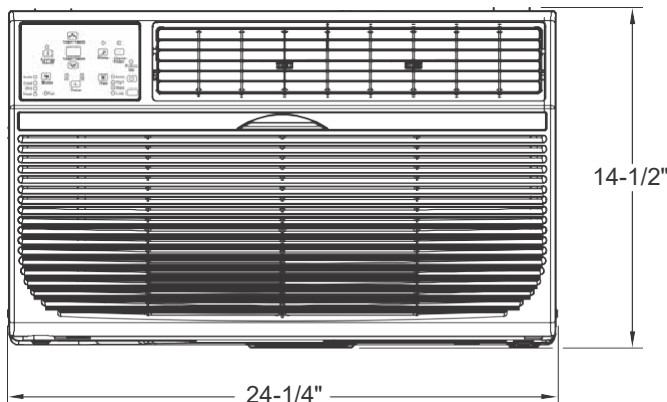

- Fits 1028309 (sold separately)
- Size (WxHxD): 25-1/2" x 15-1/4" x 7-1/2"

NEMA Receptacle Configuration.

6-15P

For Compatibility, Match to NEMA Plug.

Garrison Model #	2477810
Cooling Performance	
Capacity (BTU/Hr)	14,000/13,600
Current	6.9/7.5 A
Input Power	1,505/1,462 W
Refrigerant Charge Amount	21.52 Oz.
Design Pressure (High/Low)	520/300 PSIG
General Performance	
EER	9.3
Airflow CFM(H/M/L)	296/275/253
Room Area	550-700 Ft. ²
Max. Indoor Sound Level	61 dBA
Dehumidification Rate	3.0 Pt./Hr
Electrical Specifications	
Voltage	230/208 VAC
Frequency	60 Hz.
NEMA Plug Configuration	6-15P
Power Cord Length	6-1/2 Ft.
Dimensions	
Net Weight	78 Lbs.