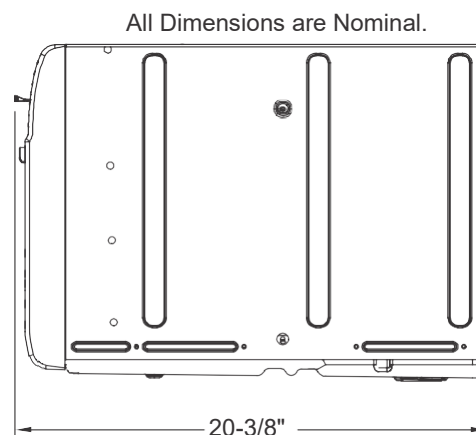

Accessories & Replacement Parts

- All models fit wall sleeve 1028309:
Size (WxHxD): 25-1/2" x 15-1/4" x 7-1/2"

NEMA Receptacle Configuration.

5-15P

6-15P

For Compatibility, Match to NEMA Plug.

Garrison Model #	2498540	2498541	2498542	2498543	2498544
Cooling Performance					
Capacity (BTU/Hr)	8,000	10,000	10,000/9,800	12,000	12,000/11,700
Current	7.0 A	8.3 A	4.5/4.8 A	10 A	5.2/5.6 A
Input Power	754 W	943 W	943/924 W	1,142 W	1,142/1,114 W
Refrigerant Charge Amount	17.64 Oz.	20.81Oz.	21.87 Oz.	21.87 Oz.	21.87 Oz.
Design Pressure (High/Low)	520/300 PSIG	520/300 PSIG	520/300 PSIG	520/300 PSIG	520/300 PSIG
General Performance					
EER	10.6	10.6	10.6	10.5	10.5
Airflow CFM (H/M/L)	270/235/202	269/235/203	275/240/209	286/264/240	286/264/240
Room Area	300-350 Ft. ²	400-450 Ft. ²	400-450 Ft. ²	450-550 Ft. ²	450-550 Ft. ²
Max. Indoor Sound Level	57 dBA	57 dBA	58 dBA	61 dBA	61 dBA
Dehumidification Rate	2.1 Pt./Hr	2.3 Pt./Hr	2.3 Pt./Hr	2.5 Pt./Hr	2.5 Pt./Hr
Electrical Specifications					
Voltage	115 VAC	115 VAC	230/208 VAC	115 VAC	230/208 VAC
Frequency	60 Hz.	60 Hz.	60 Hz.	60 Hz.	60 Hz.
NEMA Plug Configuration	5-15P	5-15P	6-15P	5-15P	6-15P
Power Cord Length	7 Ft.	7 Ft.	6-1/2 Ft.	7 Ft.	6-1/2 Ft.
Dimensions					
Net Weight	65 Lbs.	68 Lbs.	69 Lbs.	76 Lbs.	78 Lbs.