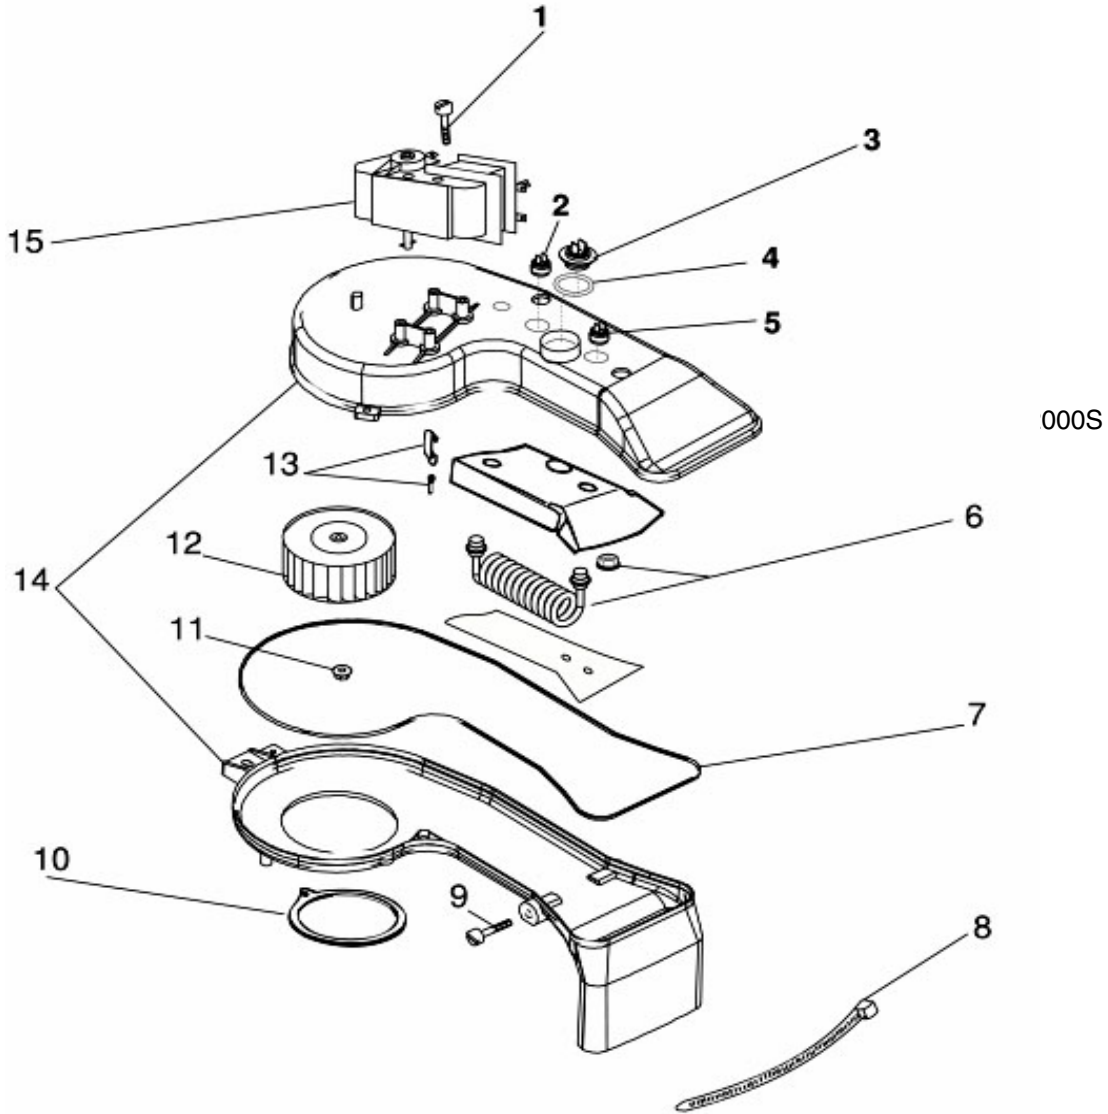

Splendide 2000S

Model: WD2000S* (S/N 406 and later - Ventilation)

* NOTE: SEE PREVIOUS PAGES for Model WD2000S with S/N before "406XXXX"

Splendide 2000S

Model: WD200S* (S/N 406 and later - Ventilation)

* NOTE: SEE PREVIOUS PAGE for Model WD2000S with S/N before "406XXXX"

	PART NO.	DESCRIPTION	MODEL
1	087921	Screw (406 & later)	WD2000S
2	089982	ECO (406 & later)	WD2000S
3	098739	Temperature Sensor, to Require (406 & later)	WD2000S
4	080768	O-Ring (406 & later)	WD2000S
5	089982	ECO (406 & later)	WD2000S
6	110433	Heater Coail 1200 Watt 115 Volt(406 & later)	WD2000S
7	032847	Blower Mainfold Seal(406 & later)	WD2000S
9	038358	Bolt M8x16(406 & later)	WD2000S
11	032972	Blower Fixing Nut(406 & later)	WD2000S
12	080658	Fan Motor(406 & later)	WD2000S
13	054790	Screw M5x16(406 & later)	WD2000S
14	087919A	Heater Housing Upper & Lower (406 - 601)	WD2000S
	114388	Heater Housing Upper & Lower (602+)	WD2000S
15	110434	Fan Motor 115 V - 60 HZ(406 & later)	WD2000S
<i>Not Shown</i>	110429	Porthole Diaphragm 406+	WD2000S