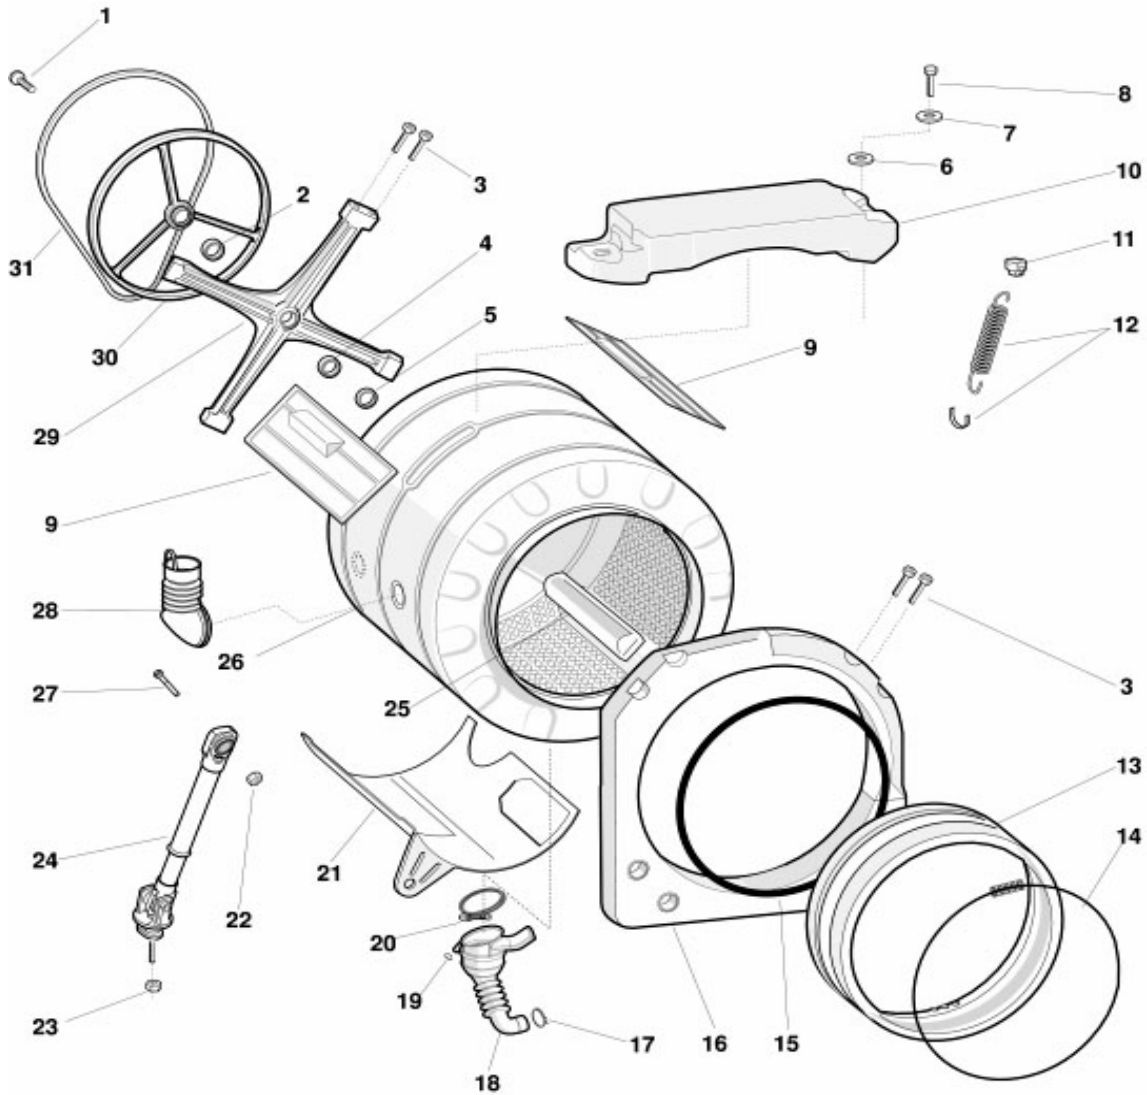

Splendide 2000S

Model: WD200S* (S/N 406 and later - Oscillating)

* NOTE: SEE PREVIOUS PAGES for Model WD2000S with S/N BEFORE "406XXXX"

Splendide 2000S

Model: WD2000S* (S/N 406 and later - Oscillating)

* NOTE: SEE PREVIOUS PAGES for Model WD2000S with S/N BEFORE "406XXXX"

	PART NO.	DESCRIPTION	MODEL
1	064786	Bolt	WD2000s (406+)
2	013563	Bearing	WD2000s (406+)
3	064785	Bolt	WD2000s (406+)
4	002591	Bearing	WD2000s (406+)
5	096186	Oil Seal	WD2000s (406+)
8	088408	Bolt	WD2000s (406+)
9	064517	Tank Cradle- Top Left Right	WD2000s (406+)
10	087811	Upper Counterweight	WD2000s (406+)
11	064515	Anchor Pad	WD2000s (406+)
12	110420	Spension Spring	WD2000s (406+)
13	110429	Porthole Diaphragm	WD2000s (406+)
14	087919A	Heater Housing Upper & Lower (406 - 601)	WD2000s (406+)
	114388	Heater Housing Upper & Lower (602+)	WD2000S
15	064547	Clamp - Tub Diaphragm	WD2000s (406+)
16	092178	Front Counterweight	WD2000s (406+)
17	092411	Hose Clamp	WD2000s (406+)
18	092174	Hose to Filter	WD2000s (406+)
19	092412	Hose Clamp	WD2000s (406+)
20	091148	Clamp	WD2000s (406+)
21	093848	Tank Cradle Lower	WD2000s (406+)
22	030443	Nut	WD2000s (406+)
23	065152	Nut	WD2000s (406+)
24	093885	Shock Absorber	WD2000s (406+)
25	064789	Wash Paddles	WD2000s (406+)
26	111507	Outer Tub	WD2000s (406+)
27	093750	Bolt	WD2000s (406+)
28	092273	Hose Dispenser to Tank	WD2000s (406+)
29	096077	Cross Bearing Assembly	WD2000s (406+)
30	074211	Drum Pully	WD2000s (406+)
31	074218	Belt Drive	WD2000s (406+)