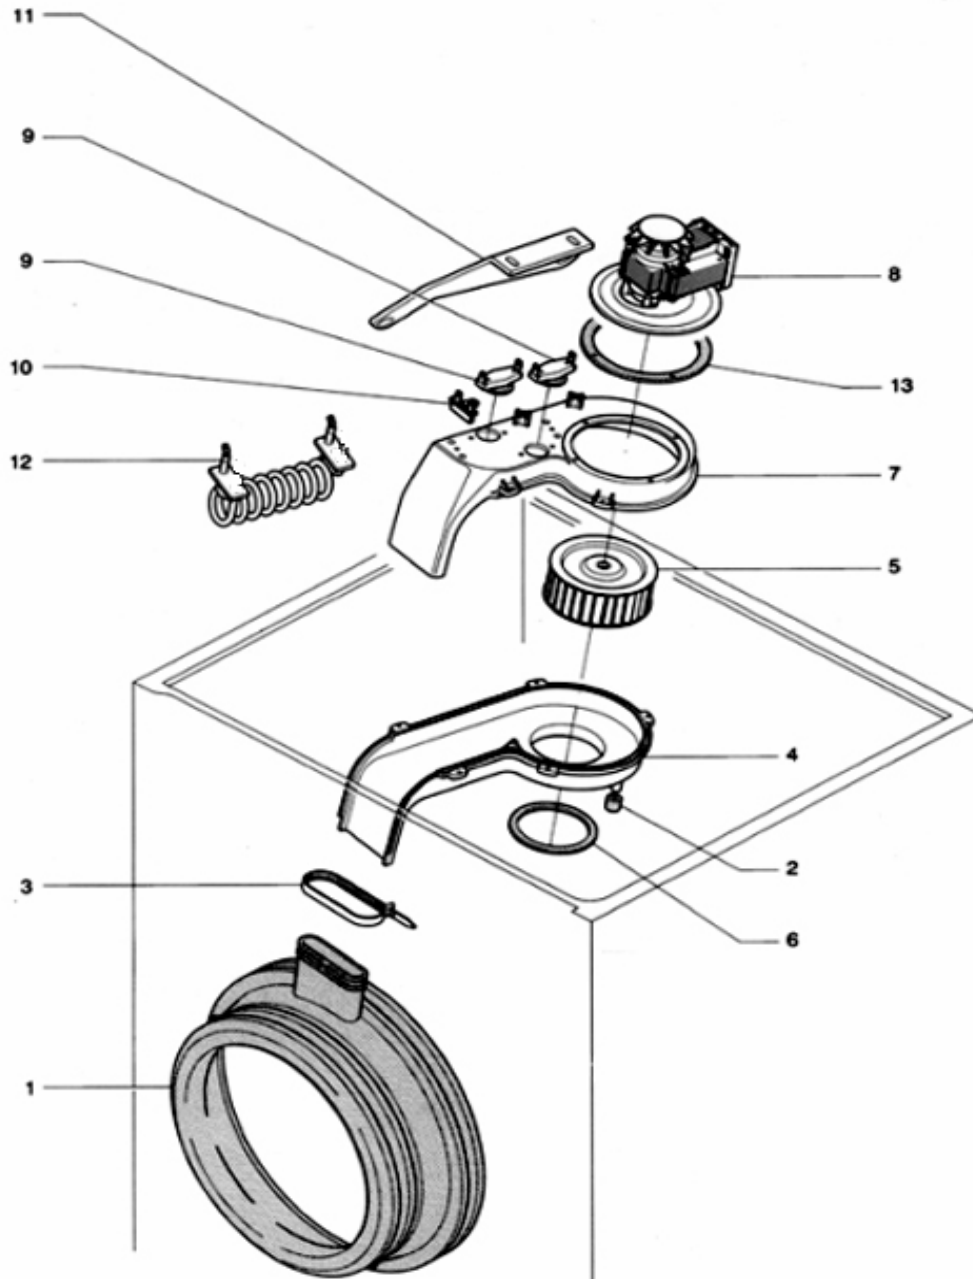

Splendide 2000S, 2100

Models: WD2000S*, WD2100 - (Ventilation)

Splendide "Comb-o-matic" 6200, 5200

Models: WDC6200CEE, WDC5200 - (Ventilation)

* NOTE: SEE FOLLOWING PAGES for Model WD2000S with S/N "406XXXX" and LATER

Splendide 2000S, 2100

Models: WD2000S*, WD2100 - (Ventilation)

Splendide "Comb-o-matic" 6200, 5200

Models: WDC6200CEE, WDC5200 - (Ventilation)

* NOTE: SEE FOLLOWING PAGES for Model WD2000S with S/N "406XXXX" and LATER

** 09214A Includes Bottom, Top Cover and Coil

	PART NO.	DESCRIPTION	MODEL
1	090201	Porthole Diaphragm	WD2000S (before 406), WD2100,WDC6200
1A	091052	Porthole Diaphragm	WDC5200
2	NA	Heater Housing Block	WD2000S (before 406), WD2100
2A	041617	Heater Housing Tube	WDC5200, WDC6200
3	031331	Clamp	All - WD2000S (before 406)
4	** 090214A	Heater Housing Bottom	All - WD2000S (before 406)
5	036080	Fan Impellare	All - WD2000S (before 406)
6	041619	Heat Housing Lower Gasket	WDC5200, WDC6200
7	** 090214A	Heater Housing Cover	All - WD2000S (before 406)
8	090215	Fan Motor	All - WD2000S (before 406)
9	9A	Heater Housing U	ECO
	##	Heater Housing U	WD2000S
9A	080768	O-Ring	All - WD2000S (before 406)
10	080767	Temperatur Sensor, To require	All - WD2000S (before 406)
11	089985	Heater Housing Bracket	All - WD2000S (before 406)
12	** 090214A	Heater Coil 1200W	All
13	041625	Fan Motor to Housing Gasket	All - WD2000S (before 406)
<i>Not Shown</i>	027230	Screw	All - WD2000S (before 406)
<i>Not Shown</i>	043775	Screw	All - WD2000S (before 406)
<i>Not Shown</i>	073183	Screw