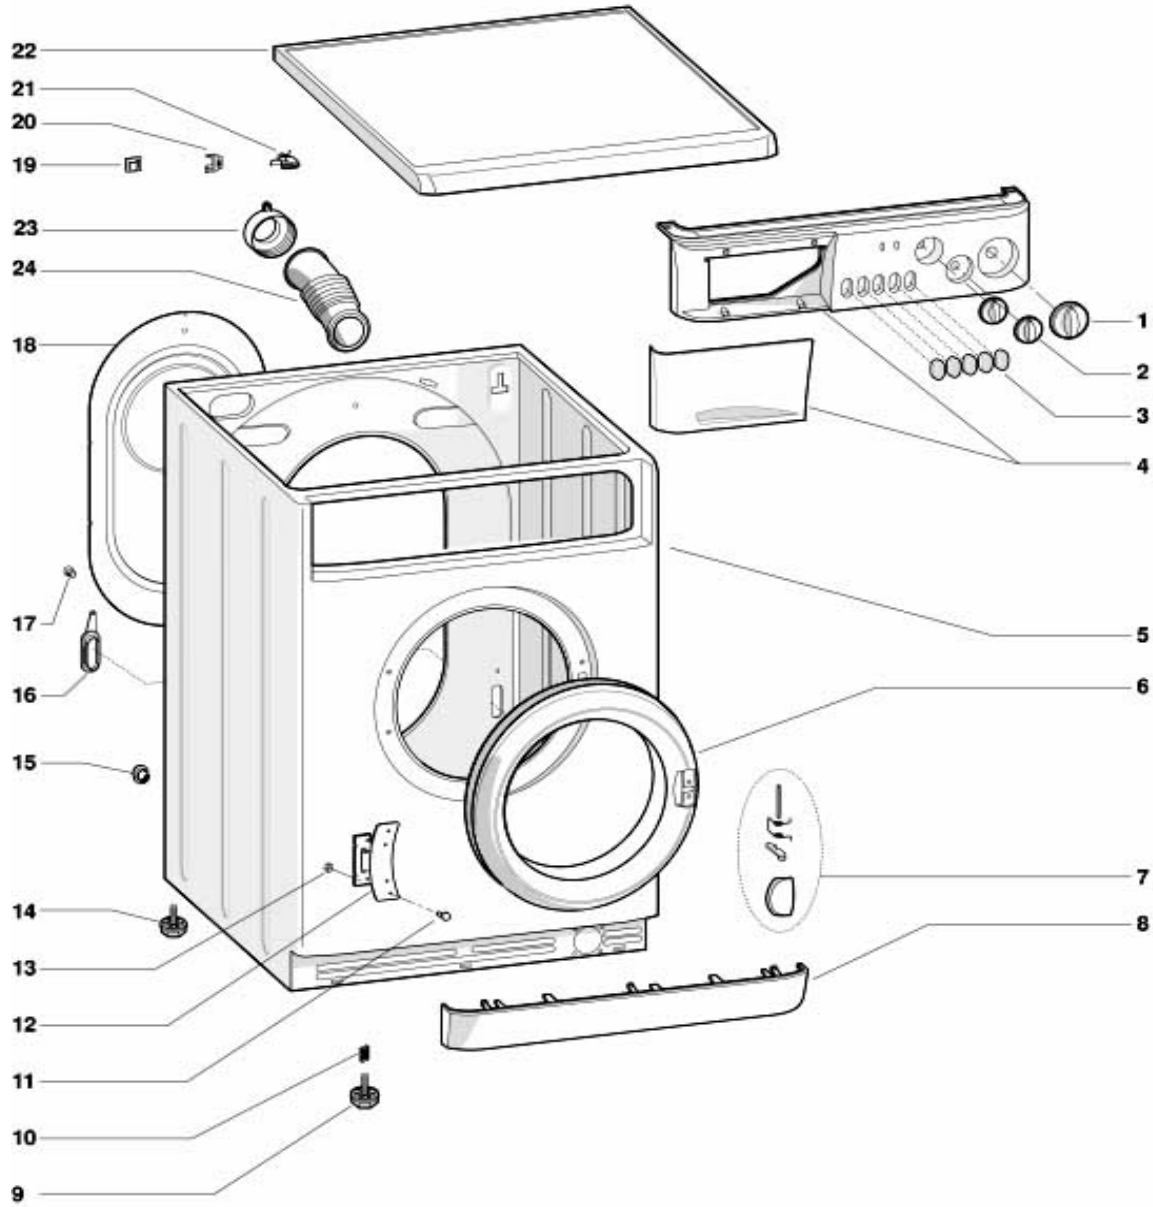

Splendide 2000S, 2100

Models: WD2000S, WD2100 - (Cabinet)

Splendide "Comb-o-matic" 6200, 5200

Models: WDC6200CEE, WDC5200 - (Cabinet)

Splendide 2000S, 2100

Models: WD2000S, WD2100 - (Cabinet)

Splendide "Comb-o-matic" 6200, 5200

Models: WDC6200CEE, WDC5200 - (Cabinet)

PART NO.	DESCRIPTION	MODEL
0	111511 Owners Manual (406 & LATER)	WD2000S
0A	090184 Owners Manual (BEFORE 406)	WD2000S & WD2100
0B	090997 Owners Manual	WDC5200
0C	090324 Owners Manual	WDC6200
1	082337 Wash Timer Knob - Big	ALL
1A	116613 Wash Timer Knob - Big 50404+	WD2000S/WD2100
2	081708 Wash Temperature, Dry Timer Knob - Small	ALL
2A	116611 Wash Temperature, Dry Timer Knob - Small 50404 + WD2000S WD2100	ALL
3	081706 Push Button	ALL
3A	116615 Push Button PW 50404+	WD2100/WD2000S
4	110421S Soap dispenser panel WD2000S B4 50404	WD2000S
4A	110421C Control Panel WD2000S B4 50404	WD2000S
4B	087919A Heater Housing Upper & Lower (406 - 601)	WD2000S
	114388 Heater Housing Upper & Lower (602+)	WD2000S
4C	116782S Soap Panel WD2000S 50404+	WD2000S
4D	090192S Soap Dispenser WD2100 B4 50404	WD2100
4E	090192C Control Panel WD2100 B4 50404	WD2100
4F	117500S Soap Dispenser WD2100 50404+	WD2100
4G	117500C Control Panel WD2100 50404+_	WD2100
4H	091414C Control Panel	WDC5200
4I	091414S Soap Panel WDC5200	WDC5200
4J	090320S Soap Panel WDC6200	WDC6200CEE
4K	090320C Control Panel	WDC6200CEE
6	116626 Door Assembly - WHITE ALL	WD2000S
6A	118119 Door Assembly - TITANIUM LOOK	WD2100/WDC5200/WDC 6200
7	082299 Door Handle Assembly-WHITE	WD2000S
7A	118122 Door Handle Assembly-TITANIUM LOOK	WD2100/WDC5200/WDC 6200
8	116630 Panel Lower Front ALL	ALL
8A	081697 Panel Lower Front	ALL
9	087084 Front / Rear Foot ALL	ALL
9A	081702 Front Foot-ALL	ALL
10	083828 Spring Front Foot ALL	WD2000S
10A	059869 Spring Front Foot ALL	ALL
11	019846 Door Hinge Bolt	ALL
12	075325 Door Hinge	ALL
13	002497 Door Hinge Nut	ALL
14	081701 Rear Foot	ALL
15	046666 Drain Hose Collar	ALL
16	084817 Serial Port Plug	ALL