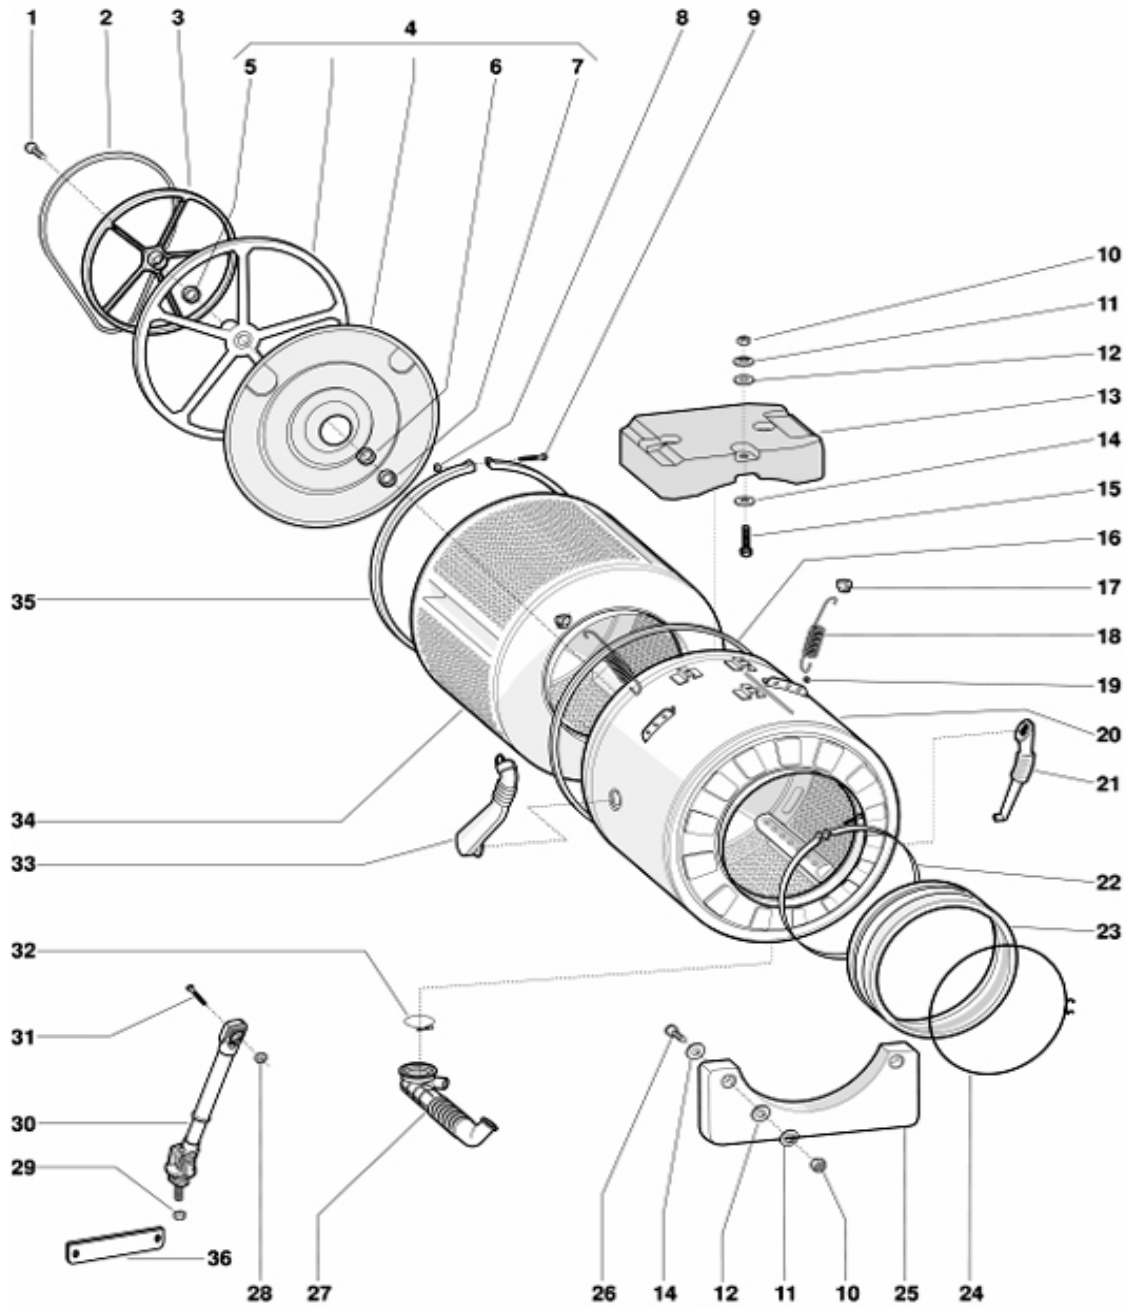

Splendide 2000S, 2100

Models: WD2000S*, WD2100 - (Oscillating)

Splendide "Comb-o-matic" 6200, 5200

Models: WDC6200CEE, WDC5200 - (Oscillating)

* NOTE: SEE FOLLOWING PAGES for Model WD2000S with S/N "406XXXX" and LATER

Splendide 2000S, 2100

Models: WD2000S*, WD2100 - (Oscillating)

Splendide "Comb-o-matic" 6200, 5200

Models: WDC6200CEE, WDC5200 - (Oscillating)

* NOTE: SEE FOLLOWING PAGES for Model WD2000S with S/N "406XXXX" and LATER

PART NO.	DESCRIPTION	MODEL
1	064786 Bolt	WD2000S (before 406)
2	082812 Belt Drive EL106H8	WD2000S(before 406), WD2100, WDC6200
2A	091042 Belt Drive	WDC5200
3	084026 Drum Pulley	WD2000S(before 406), WD2100, WDC6200
3A	091051 Drum Pulley	WDC5200
4	090204 Cross Bearing Assembly	WD2000S, WD2100
4A	091049 Cross Bearing Assembly	WDC5200
4B	082638 Cross Bearing Assembly	WDC6200
5	013563 Ball Bearing- Rear	All - WD2000S (before 406)
6	002591 Ball Bearing - Front	All - WD2000S (before 406)
7	035999 Ball Bearing Seal	All - WD2000S (before 406)
8	087919A Heater Housing Upper & Lower (406 - 601)	All - WD2000S (before 406)
	114388 Heater Housing Upper & Lower (602+)	WD2000S
9	055304 Bolt - Rear Tub Clamp	All - WD2000S (before 406)
10	051526 Self Locking Nut	All - WD2000S (before 406)
11	041605 Washer	All - WD2000S (before 406)
12	052723 Washer	All - WD2000S (before 406)
13	089965 Upper Counterweight	All - WD2000S (before 406)
14	041607 Nylon Washer	All - WD2000S (before 406)
15	041609 Screw	All - WD2000S (before 406)
16	036066 Tub Gasket	All - WD2000S (before 406)
17	064515 Anchor Pad - Suspension Spring	All - WD2000S (before 406)
18	082322 Suspension Spring - Large	All - WD2000S (before 406)
18A	089967 Suspension Spring - Small	All - WD2000S (before 406)
19	074041 Bushing Spring	All - WD2000S (before 406)
20	095718 Outer Tub 1.6 CF (30609 to 405 & later)	WD2000S
20A	090934 Outer Tub (before 30609)	ALL
20B	095720 Outer Tub 1.92 CF (30609 & Later)	WD2100
20C	090206 Outer Tub (before 30609)	WD2100
20D	095722 Outer Tub 1.6 CF (30609 & later)	WDC5200
20E	091050 Outer Tub (30609 & later)	WDC6200
20G	090321 Outer Tub (before 30609)	WDC6200
21	081750 Hose - Detergent Recovery	All - WD2000S (before 406)
22	090145 Clamp - Tub Diaphragm	All - WD2000S (before 406)
23	090201 Porthole Diaphragm	WD2000S(before 406), WD2100, WDC6200
23A	091052 Porthole Diaphragm	WDC5200
24	064546 Outer Wire Clamp	All - WD2000S (before 406)
25	081717 Front Counterweight	WD2000S(before 406), WD2100, WDC6200