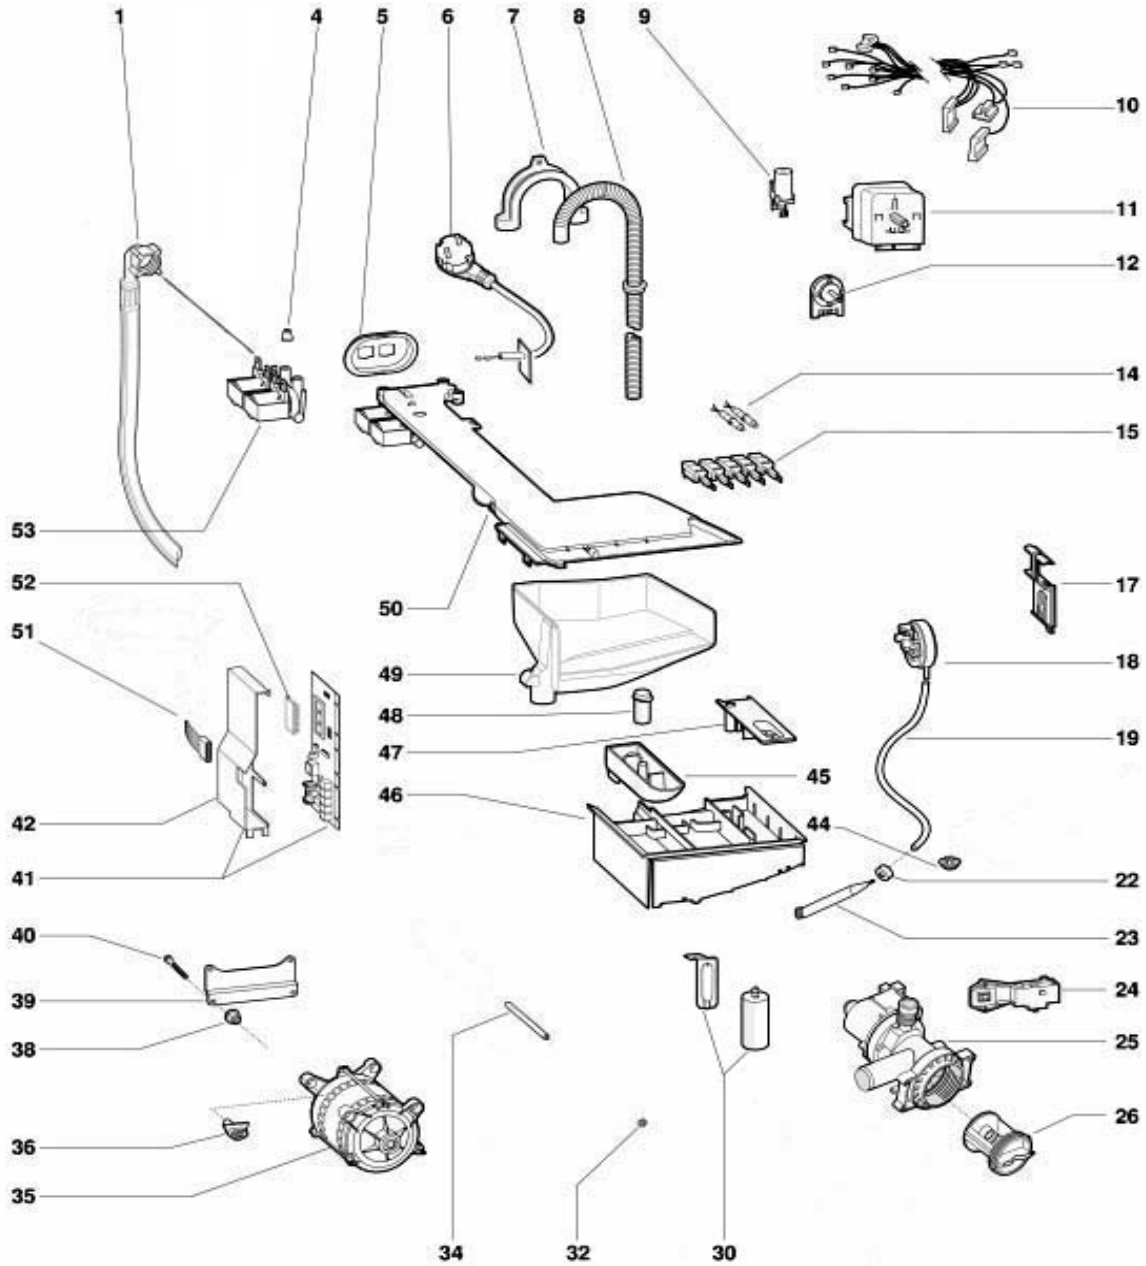

Splendide 2000S, 2100

Models: WD2000S, WD2100 - (Top Cover/Controls)

Splendide "Comb-o-matic" 6200, 5200

Models: WDC6200CEE, WDC6200CEE, WDC5200 - (Top Cover/Controls)

Splendide 2000S, 2100

Models: WD2000S, WD2100 - (Top Cover/Controls)

Splendide "Comb-o-matic" 6200, 5200

Models: WDC6200CEE, WDC6200CEE, WDC5200 - (Top Cover/Controls)

	PART NO.	DESCRIPTION	MODEL
1	112930	Inlet Hose	ALL
1	005572	Inlet Hose Gasket	ALL
4	064534	Seal - Electrovalve/Dispenser	ALL
5	066514	Support - Inlet Valve	ALL
6	098928	Power Cord (406 & later)	WD2000S
6A	090194	Power Cord (B4 406	All - WD2000S (before 406)
7	019902	Support - Drain Hose	ALL
8	027466	Hose Outlet (406 & later)	WD2000S
8A	091775	Hose Outlet	All - WD2000S (before 406)
9	090332	Junction Block	ALL
10	111510	Wiring Harness - Complete (406 & later)	WD2000S
10A	090933	Wiring Harness - Complete (Before 406)	WD2000S
10B	087919A	Heater Housing Upper & Lower (406 - 601)	WD2100
	114388	Heater Housing Upper & Lower (602+)	WD2000S
10C	091048	Wiring Harness - Complete	WDC5200
10D	090323	Wiring Harness - Complete	WDC6200
11	090195	Program Selector	ALL
12	085195	Dry Timer & Water Temperature Selector	ALL
14	084763	Light Auto Dry/Status Door Lock	ALL
15	088394	Push Button Switch	ALL
15A	090218	On/Off Switch	ALL
17	064537	Support - Pressure Switch	ALL
18	090200	Pressure Switch	ALL
19	092170	Hose - Pressure Switch (406 & later)	WD2000S
19A	051552	Hose - Pressure Switch	All - WD2000S (before 406)
22	092412	Tub Clamp (406 & Later)	WD2000S
22A	078221	Tub Clamp	All - WD2000S (before 406)
23	092173	Accumulator - Pressure Switch (406& Later)	WD2000S
23A	053409	Accumulator - Pressure Switch	All - WD2000S (before 406)
24	090199	Door Interlock Switch	ALL
25	090207	Pump Self Cleaning	ALL
26	045027	Filter Element	ALL
30	091054	Surge Protector	ALL
32	110422	Self Locking Nut M6 (406 & later)	ALL
32A	040932	Self Locking Nut M6	All - WD2000S (before 406)
34	074152	Bolt M6x30 (406 & later)	WD2000S
34A	090124	Motor Bolt	All - WD2000S (before 406)
35	090196	Main Motor	WD2000S,WD2100, WDC6200
35A	091045	Main Motor	WDC5200
36	050187	Fixing Nut	ALL
38	074151	Rubber Bushing - Motor Mount	WD2000S,WD2100, WDC6200
38A	104675	Motor Rubber Bushing	WDC5200