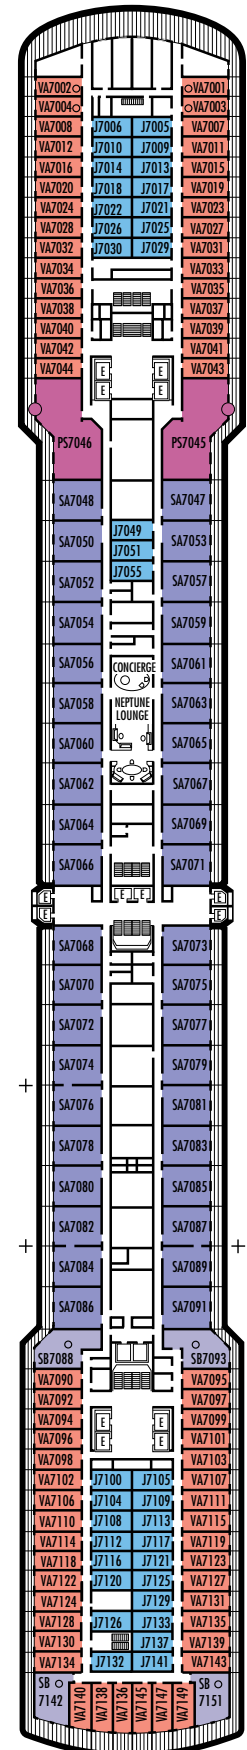

VERANDAH SUITES

PS

Pinnacle Suites: (Penthouse Verandah Suites) Bedroom with 1 king-size bed, oversize whirlpool bath & shower & additional shower stall, living room, dining room, dressing room, private verandah with whirlpool, pantry, 1 sofa bed for 2 persons, microwave, refrigerator, guest toilet, private stereo system, floor-to-ceiling windows. Approximately 1,150 sq. ft. including verandah.

SA SB

Neptune Suites: (Deluxe Verandah Suites) 2 lower beds convertible to 1 king-size bed, bathroom with dual sink vanity, full-size whirlpool bath & shower & additional shower stall, large sitting area, dressing room, private verandah, 1 sofa bed for 2 persons, floor-to-ceiling windows. Approximately 500–712 sq. ft. including verandah.

VERANDAH STATEROOMS

VA

Verandah: (Deluxe Verandah Ocean-view) 2 lower beds convertible to 1 queen-size bed, bathtub & shower, sitting area, private verandah, floor-to-ceiling windows. Approximately 212–359 sq. ft. including verandah.

INTERIOR STATEROOMS

J

Large or Standard: 2 lower beds convertible to 1 queen-size bed, shower. Approximately 151–233 sq. ft.