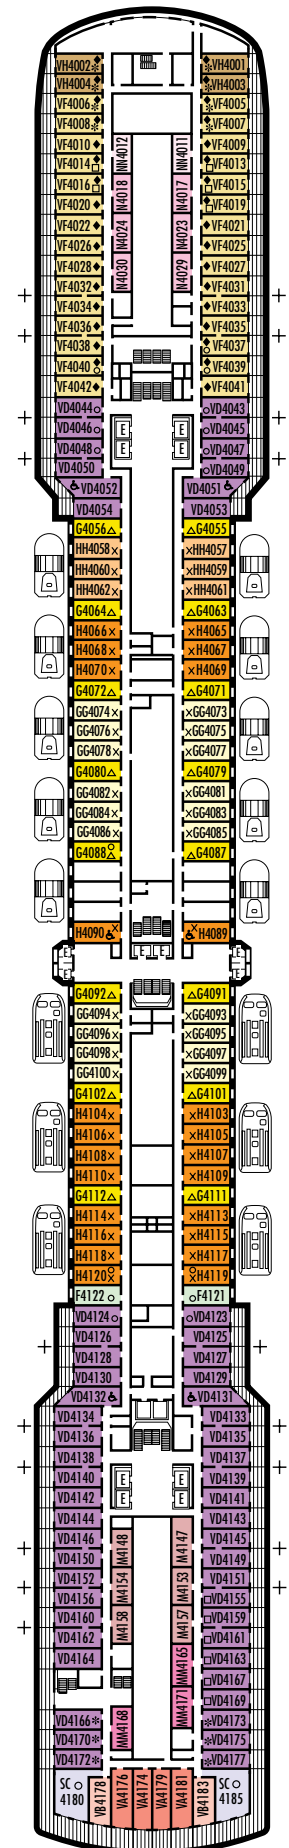

All information is subject to change.

STATEROOM SYMBOL LEGEND

- Triple (2 lower beds, 1 sofa bed)
- Quad (2 lower beds, 1 sofa bed, 1 upper)
- △ Partial sea view
- × Fully obstructed view
- + Connecting rooms
- * Shower only
- ♠ Single sink vanity
- ◆ Staterooms have solid steel verandah railings instead of clear-view Plexiglas® railings
- ♿ Staterooms SS8068, SC6175, SC6164, SY5002, SY5001 are wheelchair accessible, bathtub and roll-in shower. Staterooms I-8037, VA8032, VA8031, SY6108, VB6049, VA6004, VA6003, VF5140, VF5137, VF5054, VF5051, VD4132, VD4131, H4090, H4089, VD4052, VD4051, D1100, C1082, C1081, J1074, N1012 & N1011 are wheelchair accessible, roll-in shower only.

OCEAN-VIEW STATEROOMS

C **D** **DD** **E** **F**

Large: 2 lower beds convertible to 1 queen-size bed, bathtub & shower.
Approximately 174–180 sq. ft.

INTERIOR STATEROOMS

J **K**

Large or Standard: 2 lower beds convertible to 1 queen-size bed, shower.
Approximately 151–233 sq. ft.

OCEAN-VIEW STATEROOMS

F

Large: 2 lower beds convertible to 1 queen-size bed, bathtub & shower. Approximately 174–180 sq. ft.

G GG

Large: 2 lower beds convertible to 1 queen-size bed, bathtub & shower. All G-category staterooms have partial sea views. All GG-category staterooms have fully obstructed views. Approximately 174–180 sq. ft.

H HH

Large: 2 lower beds convertible to 1 queen-size bed, bathtub & shower. All H- & HH-category staterooms have fully obstructed views. Approximately 174–180 sq. ft.

INTERIOR STATEROOMS

M MM N NN

Standard: 2 lower beds convertible to 1 queen-size bed, shower. Approximately 151–233 sq. ft.