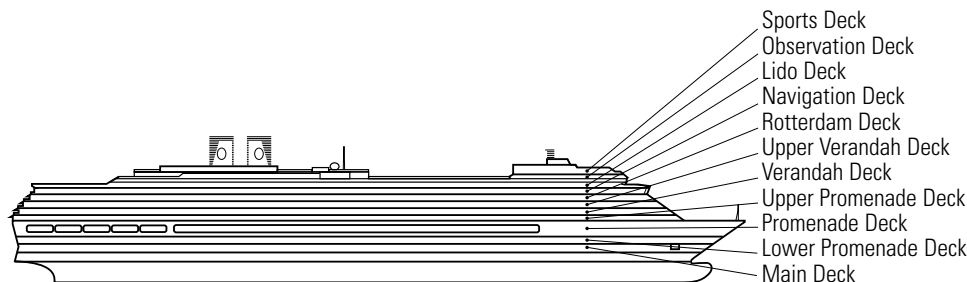

ms Oosterdam

DECK PLANS & STATEROOMS

The deck plans are color-coded by category of stateroom, and the category letter precedes the stateroom number in each room. All staterooms are equipped with flat-panel television, DVD player, mini-bar, mini-safe, data port, telephone and multi-channel music.

Important Note: Not all staterooms within each category have the same furniture configuration and/or facilities. Appropriate symbols within the rooms on the deck plans describe differences from the stateroom descriptions below.

All information is subject to change.

STATEROOM SYMBOL LEGEND

- Triple (2 lower beds, 1 sofa bed)
- Quad (2 lower beds, 1 sofa bed, 1 upper)
- △ Partial sea view
- X Fully obstructed view
- + Connecting rooms
- Shower only
- ♣ Single sink vanity
- Staterooms have solid steel verandah railings instead of clear-view Plexiglas® railings
- ♿ Staterooms SS8068, SC6175, SC6164, SY5002, SY5001 are wheelchair accessible, bathtub and roll-in shower. Staterooms I-8037, VA8032, VA8031, SY6108, VB6049, VA6004, VA6003, VF5140, VF5137, VF5054, VF5051, VD4132, VD4131, H4090, H4089, VD4052, VD4051, D1100, C1082, C1081, J1074, N1012 & N1011 are wheelchair accessible, roll-in shower only.