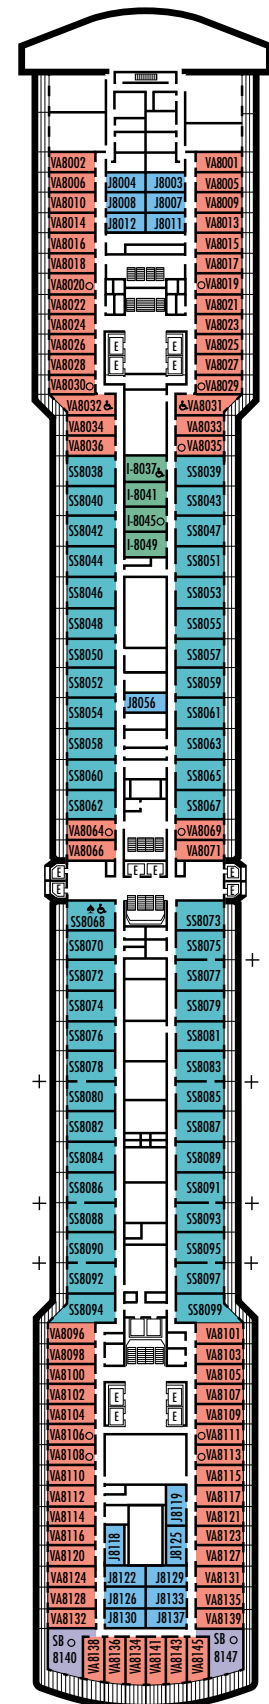

VERANDAH SUITES

SB
Neptune Suites: (Deluxe Verandah Suites)
2 lower beds convertible to 1 king-size bed, bathroom with dual sink vanity, full-size whirlpool bath & shower & additional shower stall, large sitting area, dressing room, private verandah, 1 sofa bed for 2 persons, floor-to-ceiling windows. Approximately 500–712 sq. ft. including verandah.

SS
Signature Suites: (Superior Verandah Suites)
2 lower beds convertible to 1 queen-size bed, bathroom with dual sink vanity, full-size whirlpool bath & shower & additional shower stall, large sitting area, private verandah, 1 sofa bed for 1 person, floor-to-ceiling windows. Approximately 372–384 sq. ft. including verandah.

VERANDAH STATEROOMS

VA
Verandah: (Deluxe Verandah Ocean-view)
2 lower beds convertible to 1 queen-size bed, bathtub & shower, sitting area, private verandah, floor-to-ceiling windows. Approximately 212–359 sq. ft. including verandah.

INTERIOR STATEROOMS

I
Large: 2 lower beds convertible to 1 queen-size bed, shower. Approximately 151–233 sq. ft.

J
Large or Standard: 2 lower beds convertible to 1 queen-size bed, shower. Approximately 151–233 sq. ft.