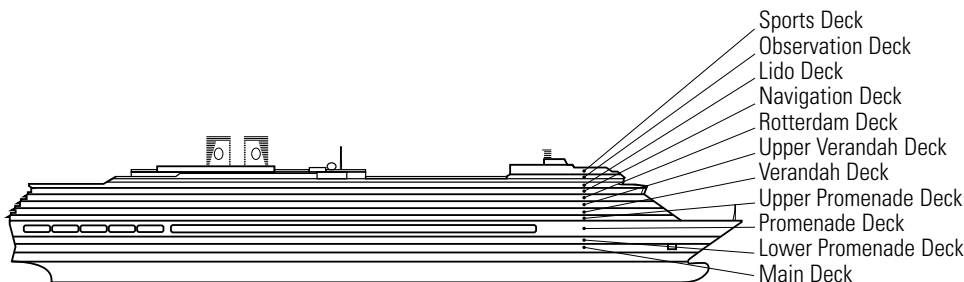

ms Oosterdam

DECK PLANS & STATEROOMS

The deck plans are color-coded by category of stateroom, and the category letter precedes the stateroom number in each room. All staterooms are equipped with flat-panel television, DVD player, mini-bar, mini-safe, data port, telephone and multi-channel music.

Important Note: Not all staterooms within each category have the same furniture configuration and/or facilities. Appropriate symbols within the rooms on the deck plans describe differences from the stateroom descriptions below.

All information is subject to change.

STATEROOM SYMBOL LEGEND

- Triple (2 lower beds, 1 sofa bed)
- Quad (2 lower beds, 1 sofa bed, 1 upper)
- △ Partial sea view
- × Fully obstructed view
- + Connecting rooms
- Shower only
- ♣ Single sink vanity
- Staterooms have solid steel verandah railings instead of clear-view Plexiglas® railings
- ♿ Staterooms SS8068, SC6175, SC6164, SY5002, SY5001 are wheelchair accessible, bathtub and roll-in shower. Staterooms I-8037, VA8032, VA8031, SY6108, VB6049, VA6004, VA6003, VF5140, VF5137, VF5054, VF5051, VD4132, VD4131, H4090, H4089, VD4052, VD4051, D1100, C1082, C1081, J1074, N1012 & N1011 are wheelchair accessible, roll-in shower only.