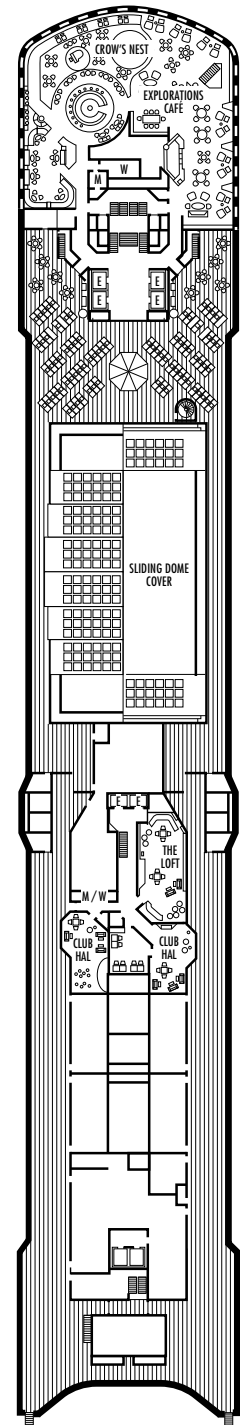

ms Oosterdam

DECK PLANS & STATEROOMS

The deck plans are color-coded by category of stateroom, and the category letter precedes the stateroom number in each room. All staterooms are equipped with flat-panel television, DVD player, mini-bar, mini-safe, data port, telephone and multi-channel music.

Important Note: Not all staterooms within each category have the same furniture configuration and/or facilities. Appropriate symbols within the rooms on the deck plans describe differences from the stateroom descriptions below.

All information is subject to change.

STATEROOM SYMBOL LEGEND

- Triple (2 lower beds, 1 sofa bed)
- Quad (2 lower beds, 1 sofa bed, 1 upper)
- △ Partial sea view
- × Fully obstructed view
- + Connecting rooms
- Shower only
- ♣ Single sink vanity
- Staterooms have solid steel verandah railings instead of clear-view Plexiglas® railings
- ♿ Staterooms SS8068, SC6175, SC6164, SY5002, SY5001 are wheelchair accessible, bathtub and roll-in shower. Staterooms I-8037, VA8032, VA8031, SY6108, VB6049, VA6004, VA6003, VF5140, VF5137, VF5054, VF5051, VD4132, VD4131, H4090, H4089, VD4052, VD4051, D1100, C1082, C1081, J1074, N1012 & N1011 are wheelchair accessible, roll-in shower only.