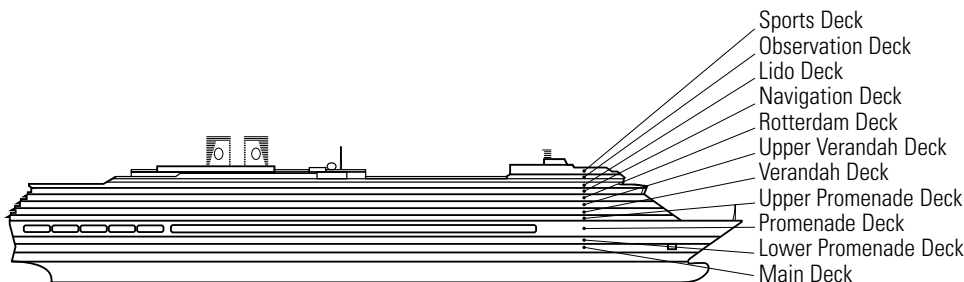

Important Note: Not all staterooms within each category have the same furniture configuration and/or facilities. Appropriate symbols within the rooms on the deck plans describe differences from the stateroom descriptions below.

All information is subject to change.

STATEROOM SYMBOL LEGEND

- Triple (2 lower beds, 1 sofa bed)
- Quad (2 lower beds, 1 sofa bed, 1 upper)
- △ Partial sea view
- × Fully obstructed view
- + Connecting rooms
- Shower only
- ♠ Single sink vanity
- Staterooms have solid steel verandah railings instead of clear-view Plexiglas® railings
- ♿ Staterooms SS8068, SC6175, SC6164, SY5002, SY5001 are wheelchair accessible, bathtub and roll-in shower. Staterooms I-8037, VA8032, VA8031, SY6108, VB6049, VA6004, VA6003, VF5140, VF5137, VF5054, VF5051, VD4132, VD4131, H4090, H4089, VD4052, VD4051, D1100, C1082, C1081, J1074, N1012 & N1011 are wheelchair accessible, roll-in shower only.

OCEAN-VIEW STATEROOMS

C **D** **DD** **E** **F**

Large: 2 lower beds convertible to 1 queen-size bed, bathtub & shower.
Approximately 174–180 sq. ft.

INTERIOR STATEROOMS

J **K**

Large or Standard: 2 lower beds convertible to 1 queen-size bed, shower.
Approximately 151–233 sq. ft.

N

Standard: 2 lower beds convertible to 1 queen-size bed, shower.
Approximately 151–233 sq. ft.

DECK 1 – MAIN DECK

Staterooms 1001–1127