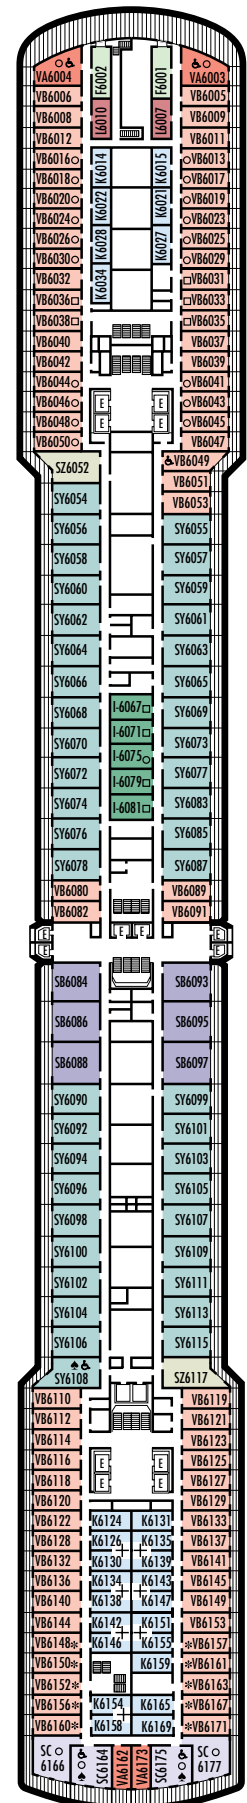

All information is subject to change.

STATEROOM SYMBOL LEGEND

- Triple (2 lower beds, 1 sofa bed)
- Quad (2 lower beds, 1 sofa bed, 1 upper)
- △ Partial sea view
- × Fully obstructed view
- + Connecting rooms
- * Shower only
- ♠ Single sink vanity
- ◆ Staterooms have solid steel verandah railings instead of clear-view Plexiglas® railings
- ♿ Staterooms SS8068, SC6175, SC6164, SY5002, SY5001 are wheelchair accessible, bathtub and roll-in shower. Staterooms I-8037, VA8032, VA8031, SY6108, VB6049, VA6004, VA6003, VF5140, VF5137, VF5054, VF5051, VD4132, VD4131, H4090, H4089, VD4052, VD4051, D1100, C1082, C1081, J1074, N1012 & N1011 are wheelchair accessible, roll-in shower only.

All information is subject to change.

STATEROOM SYMBOL LEGEND

- Triple (2 lower beds, 1 sofa bed)
- Quad (2 lower beds, 1 sofa bed, 1 upper)
- △ Partial sea view
- × Fully obstructed view
- + Connecting rooms
- * Shower only
- ♣ Single sink vanity
- ◆ Staterooms have solid steel verandah railings instead of clear-view Plexiglas® railings
- ♿ Staterooms SS8068, SC6175, SC6164, SY5002, SY5001 are wheelchair accessible, bathtub and roll-in shower. Staterooms I-8037, VA8032, VA8031, SY6108, VB6049, VA6004, VA6003, VF5140, VF5137, VF5054, VF5051, VD4132, VD4131, H4090, H4089, VD4052, VD4051, D1100, C1082, C1081, J1074, N1012 & N1011 are wheelchair accessible, roll-in shower only.

H HH

Large: 2 lower beds convertible to 1 queen-size bed, bathtub & shower. All H- & HH-category staterooms have fully obstructed views. Approximately 174–180 sq. ft.

INTERIOR STATEROOMS

M MM N NN

Standard: 2 lower beds convertible to 1 queen-size bed, shower. Approximately 151–233 sq. ft.

K

Large or Standard: 2 lower beds convertible to 1 queen-size bed, shower. Approximately 151–233 sq. ft.

L

Standard: 2 lower beds convertible to 1 queen-size bed, shower. Approximately 151–233 sq. ft.

ms Oosterdam