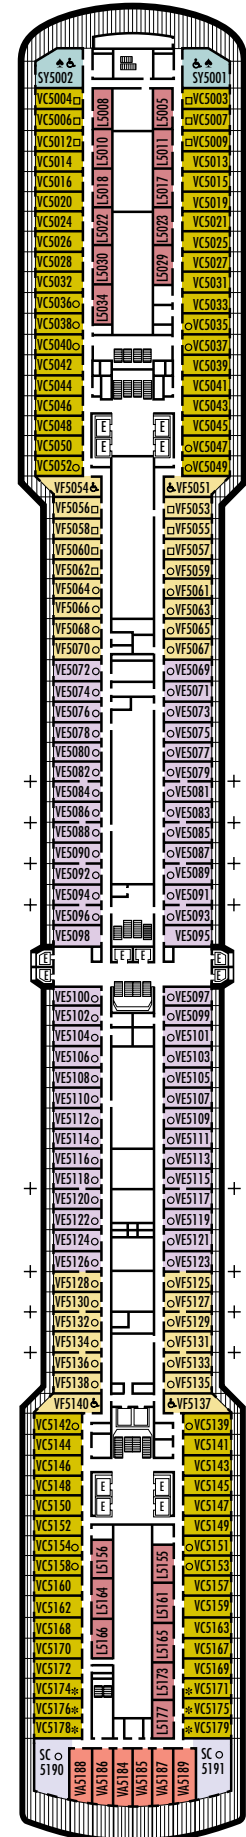

VERANDAH SUITES

SC

Neptune Suites: (Deluxe Verandah Suites)
2 lower beds convertible to 1 king-size bed, bathroom with dual sink vanity, full-size whirlpool bath & shower & additional shower stall, large sitting area, dressing room, private verandah, 1 sofa bed for 2 persons, floor-to-ceiling windows. Approximately 500–712 sq. ft. including verandah.

SY

Signature Suites: (Superior Verandah Suites)
2 lower beds convertible to 1 queen-size bed, bathroom with dual sink vanity, full-size whirlpool bath & shower & additional shower stall, large sitting area, private verandah, 1 sofa bed for 1 person, floor-to-ceiling windows. Approximately 372–384 sq. ft. including verandah.

VERANDAH STATEROOMS

VA VC VE VF

Verandah: (Deluxe Verandah Ocean-view)
2 lower beds convertible to 1 queen-size bed, bathtub & shower, sitting area, private verandah, floor-to-ceiling windows. Approximately 212–359 sq. ft. including verandah.

INTERIOR STATEROOMS

L

Standard: 2 lower beds convertible to 1 queen-size bed, shower. Approximately 151–233 sq. ft.