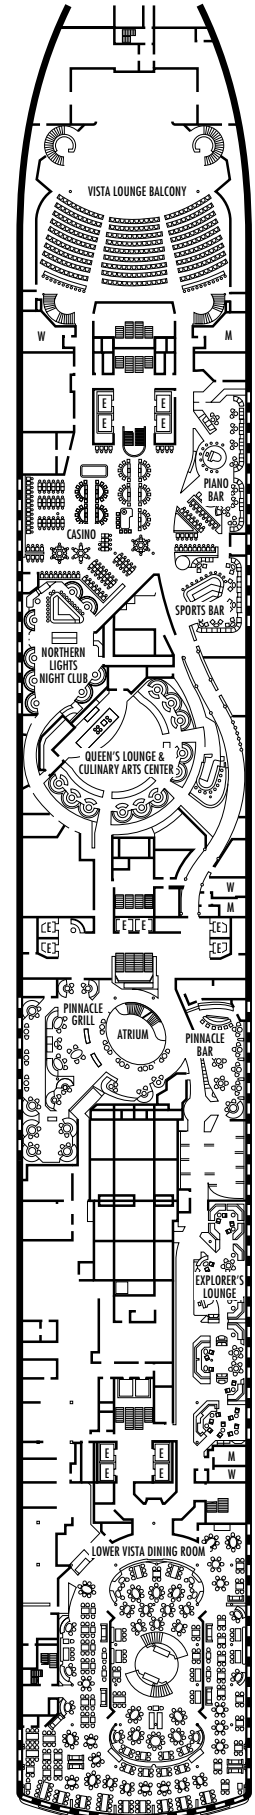

ms Oosterdam

DECK PLANS & STATEROOMS

The deck plans are color-coded by category of stateroom, and the category letter precedes the stateroom number in each room. All staterooms are equipped with flat-panel television, DVD player, mini-bar, mini-safe, data port, telephone and multi-channel music.

Important Note: Not all staterooms within each category have the same furniture configuration and/or facilities. Appropriate symbols within the rooms on the deck plans describe differences from the stateroom descriptions below.

All information is subject to change.

STATEROOM SYMBOL LEGEND

- Triple (2 lower beds, 1 sofa bed)
- Quad (2 lower beds, 1 sofa bed, 1 upper)
- △ Partial sea view
- × Fully obstructed view
- + Connecting rooms
- Shower only
- ♣ Single sink vanity
- Staterooms have solid steel verandah railings instead of clear-view Plexiglas® railings
- ♿ Staterooms SS8068, SC6175, SC6164, SY5002, SY5001 are wheelchair accessible, bathtub and roll-in shower. Staterooms I-8037, VA8032, VA8031, SY6108, VB6049, VA6004, VA6003, VF5140, VF5137, VF5054, VF5051, VD4132, VD4131, H4090, H4089, VD4052, VD4051, D1100, C1082, C1081, J1074, N1012 & N1011 are wheelchair accessible, roll-in shower only.