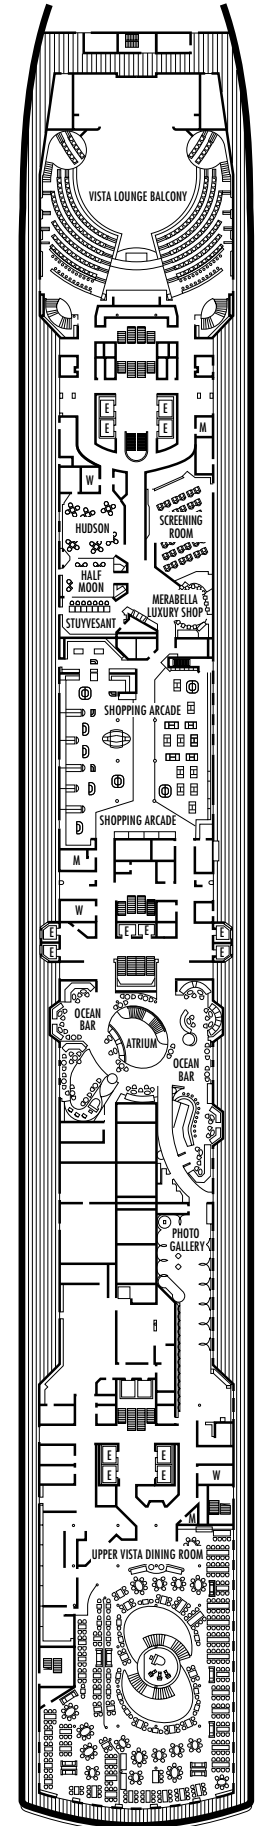

ms Oosterdam

DECK PLANS & STATEROOMS

The deck plans are color-coded by category of stateroom, and the category letter precedes the stateroom number in each room. All staterooms are equipped with flat-panel television, DVD player, mini-bar, mini-safe, data port, telephone and multi-channel music.

Important Note: Not all staterooms within each category have the same furniture configuration and/or facilities. Appropriate symbols within the rooms on the deck plans describe differences from the stateroom descriptions below.

All information is subject to change.

STATEROOM SYMBOL LEGEND

- Triple (2 lower beds, 1 sofa bed)
- Quad (2 lower beds, 1 sofa bed, 1 upper)
- △ Partial sea view
- × Fully obstructed view
- + Connecting rooms
- Shower only
- ♣ Single sink vanity
- Staterooms have solid steel verandah railings instead of clear-view Plexiglas® railings
- ♿ Staterooms SS8068, SC6175, SC6164, SY5002, SY5001 are wheelchair accessible, bathtub and roll-in shower. Staterooms I-8037, VA8032, VA8031, SY6108, VB6049, VA6004, VA6003, VF5140, VF5137, VF5054, VF5051, VD4132, VD4131, H4090, H4089, VD4052, VD4051, D1100, C1082, C1081, J1074, N1012 & N1011 are wheelchair accessible, roll-in shower only.