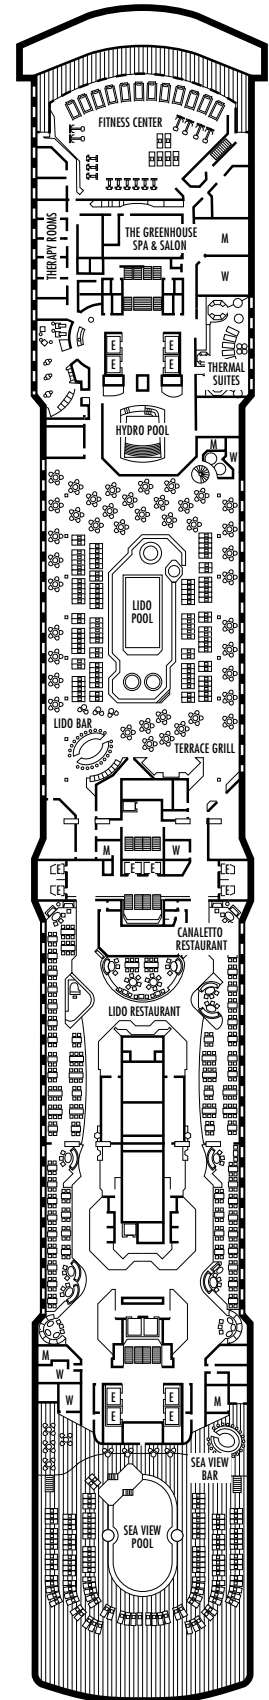

ms Oosterdam

DECK PLANS & STATEROOMS

The deck plans are color-coded by category of stateroom, and the category letter precedes the stateroom number in each room. All staterooms are equipped with flat-panel television, DVD player, mini-bar, mini-safe, data port, telephone and multi-channel music.

Important Note: Not all staterooms within each category have the same furniture configuration and/or facilities. Appropriate symbols within the rooms on the deck plans describe differences from the stateroom descriptions below.

All information is subject to change.

STATEROOM SYMBOL LEGEND

- Triple (2 lower beds, 1 sofa bed)
- Quad (2 lower beds, 1 sofa bed, 1 upper)
- △ Partial sea view
- X Fully obstructed view
- + Connecting rooms
- Shower only
- ♣ Single sink vanity
- Staterooms have solid steel verandah railings instead of clear-view Plexiglas® railings
- ♿ Staterooms SS8068, SC6175, SC6164, SY5002, SY5001 are wheelchair accessible, bathtub and roll-in shower. Staterooms I-8037, VA8032, VA8031, SY6108, VB6049, VA6004, VA6003, VF5140, VF5137, VF5054, VF5051, VD4132, VD4131, H4090, H4089, VD4052, VD4051, D1100, C1082, C1081, J1074, N1012 & N1011 are wheelchair accessible, roll-in shower only.