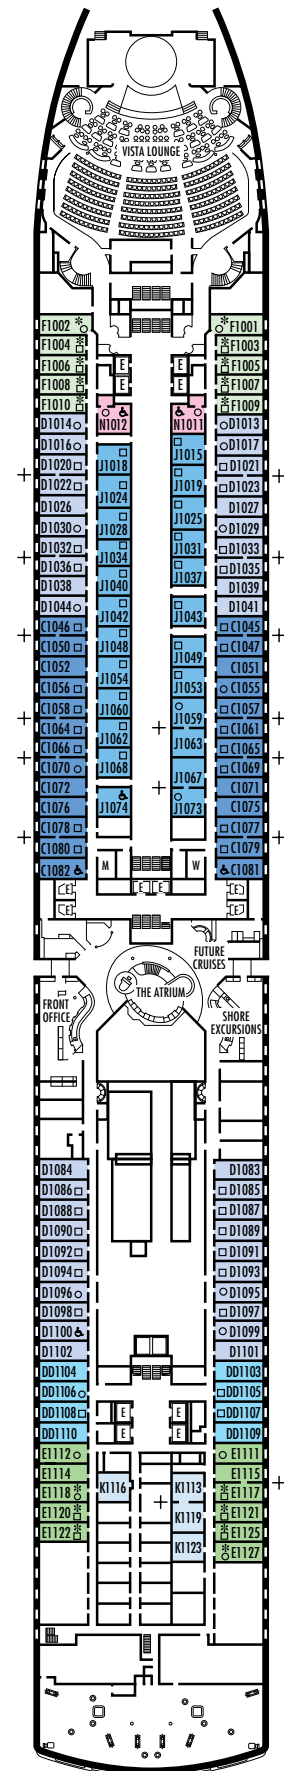

All information is subject to change.

STATEROOM SYMBOL LEGEND

- Triple (2 lower beds, 1 sofa bed)
- Quad (2 lower beds, 1 sofa bed, 1 upper)
- △ Partial sea view
- × Fully obstructed view
- + Connecting rooms
- * Shower only
- ♠ Single sink vanity
- ◆ Staterooms have solid steel verandah railings instead of clear-view Plexiglas® railings
- ♿ Staterooms SS8068, SC6175, SC6164, SY5002, SY5001 are wheelchair accessible, bathtub and roll-in shower. Staterooms I-8037, VA8032, VA8031, SY6108, VB6049, VA6004, VA6003, VF5140, VF5137, VF5054, VF5051, VD4132, VD4131, H4090, H4089, VD4052, VD4051, D1100, C1082, C1081, J1074, N1012 & N1011 are wheelchair accessible, roll-in shower only.

OCEAN-VIEW STATEROOMS

C **D** **DD** **E** **F**

Large: 2 lower beds convertible to 1 queen-size bed, bathtub & shower.
Approximately 174–180 sq. ft.

INTERIOR STATEROOMS

J **K**

Large or Standard: 2 lower beds convertible to 1 queen-size bed, shower.
Approximately 151–233 sq. ft.

N

Standard: 2 lower beds convertible to 1 queen-size bed, shower.
Approximately 151–233 sq. ft.

DECK 1 – MAIN DECK

Staterooms 1001–1127

ms Oosterdam

DECK PLANS & STATEROOMS

The deck plans are color-coded by category of stateroom, and the category letter precedes the stateroom number in each room. All staterooms are equipped with flat-panel television, DVD player, mini-bar, mini-safe, data port, telephone and multi-channel music.