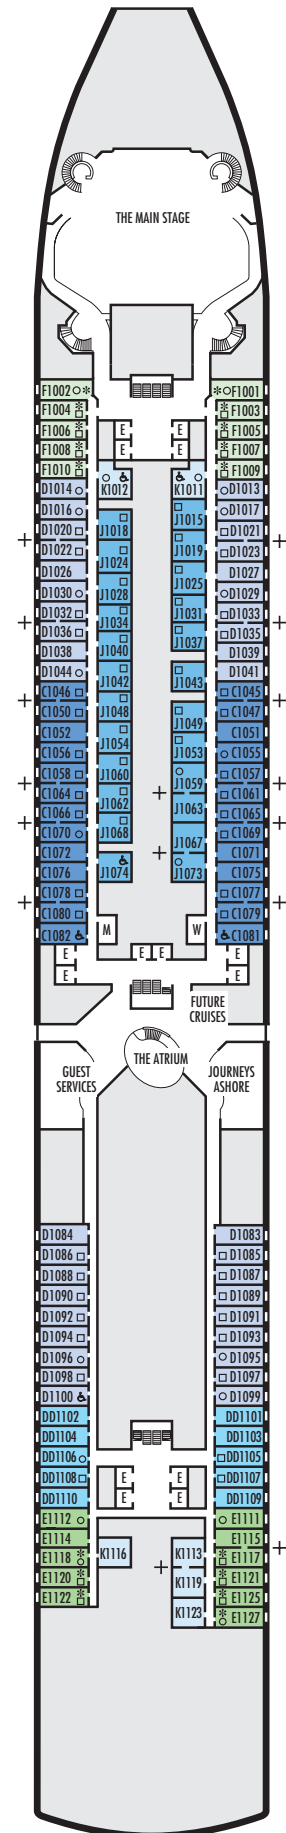

Important Note: Not all staterooms within each category have the same furniture configuration and/or facilities. Appropriate symbols within the rooms on the deck plans describe differences from the stateroom descriptions below.

All information is subject to change.

STATEROOM SYMBOL LEGEND

- Quad (2 lower beds, 1 sofa bed, 1 upper)
- Triple (2 lower beds, 1 sofa bed)
- △ Partial sea view
- × Fully obstructed view
- + Connecting rooms
- * Shower only
- ♣ Single sink vanity
- ◆ Staterooms have solid steel verandah railings instead of clear-view Plexiglas® railings
- ♿ Suites SC6175 & SC6164 are fully accessible, bathtub and roll-in shower. Suite SS6108 and staterooms I-8037, VB6004, VB6003, D1100, C1082, C1081, J1074, K1012 & K1011 are fully accessible, roll-in shower only.
- ▼ Suites SY8068, SY5002 & SY5001 are fully accessible with single side approach to the bed, bathtub and roll-in shower
- ★ Staterooms VA8032, VA8031, VA6049, VA5140, VA5137, VA5054, VA5051, VA4132, VA4131, H4090, H4089, VA4052 & VA4051 are ambulatory accessible, roll-in shower only

OCEAN-VIEW STATEROOMS

C **D** **DD** **E** **F**

Large: 2 lower beds convertible to 1 queen-size bed, bathtub & shower.
Approximately 174–180 sq. ft.

INTERIOR STATEROOMS

J

Large: 2 lower beds convertible to 1 queen-size bed, shower.
Approximately 151–233 sq. ft.

K

Large or Standard: 2 lower beds convertible to 1 queen-size bed, shower.
Approximately 151–233 sq. ft.

DECK 1—MAIN DECK Staterooms 1001–1127

MS OOSTERDAM

DECK PLANS & STATEROOMS

The deck plans are color-coded by category of stateroom, and the category letter precedes the stateroom number in each room. All staterooms are equipped with interactive LED television with On Demand movies, programming and multichannel music; mini-bar; mini-safe; data port; telephone.