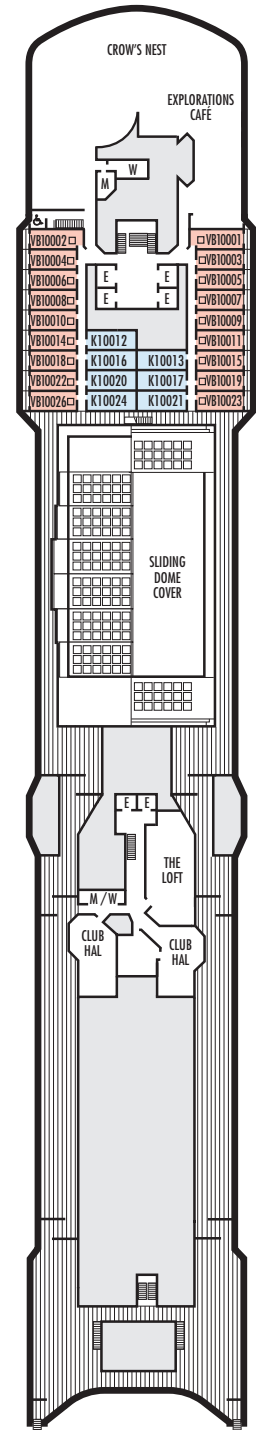

Important Note: Not all staterooms within each category have the same furniture configuration and/or facilities. Appropriate symbols within the rooms on the deck plans describe differences from the stateroom descriptions below.

All information is subject to change.

STATEROOM SYMBOL LEGEND

- Quad (2 lower beds, 1 sofa bed, 1 upper)
- Triple (2 lower beds, 1 sofa bed)
- △ Partial sea view
- × Fully obstructed view
- + Connecting rooms
- Shower only
- ♣ Single sink vanity
- Staterooms have solid steel verandah railings instead of clear-view Plexiglas® railings
- ♿ Suites SC6175 & SC6164 are fully accessible, bathtub and roll-in shower. Suite SS6108 and staterooms I-8037, VB6004, VB6003, D1100, C1082, C1081, J1074, K1012 & K1011 are fully accessible, roll-in shower only.
- ▼ Suites SY8068, SY5002 & SY5001 are fully accessible with single side approach to the bed, bathtub and roll-in shower
- ★ Staterooms VA8032, VA8031, VA6049, VA5140, VA5137, VA5054, VA5051, VA4132, VA4131, H4090, H4089, VA4052 & VA4051 are ambulatory accessible, roll-in shower only

VERANDAH STATEROOMS

VB

Verandah: 2 lower beds convertible to 1 queen-size bed, bathtub & shower, sitting area, private verandah, floor-to-ceiling windows. Approximately 212–359 sq. ft including verandah.

INTERIOR STATEROOMS

K

Large or Standard: 2 lower beds convertible to 1 queen-size bed, shower. Approximately 151–233 sq. ft.