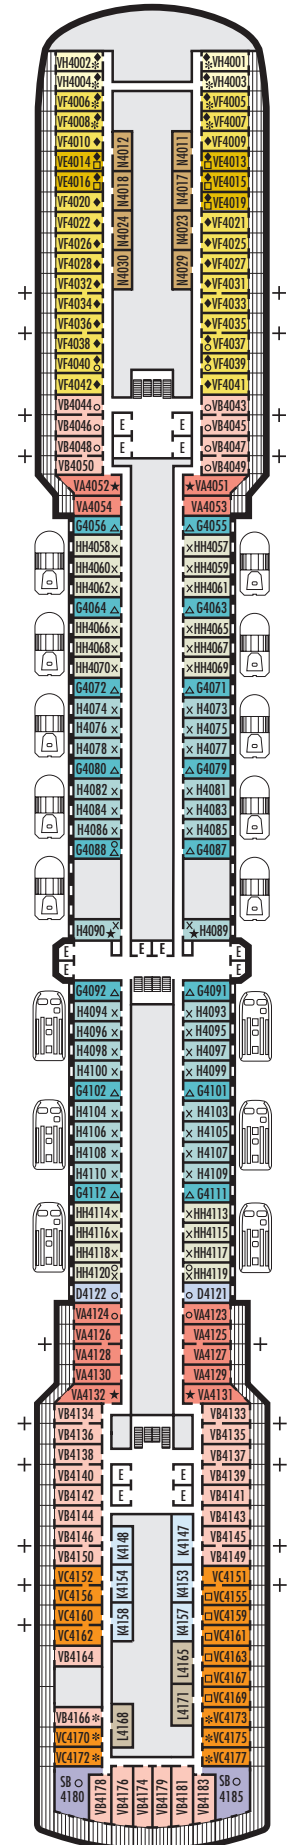

VERANDAH SUITES

SB

Neptune Suites: 2 lower beds convertible to 1 king-size bed, bathroom with dual sink vanity, full-size whirlpool bath & shower & additional shower stall, large sitting area, dressing room, private verandah, 1 sofa bed for 2 persons, floor-to-ceiling windows. Approximately 500–712 sq. ft. including verandah.

VERANDAH STATEROOMS

VA VB VC VE VF VH

Verandah: 2 lower beds convertible to 1 queen-size bed, bathtub & shower, sitting area, private verandah, floor-to-ceiling windows. Approximately 212–359 sq. ft. including verandah.

OCEAN-VIEW STATEROOMS

D

Large: 2 lower beds convertible to 1 queen-size bed, bathtub & shower. Approximately 174–180 sq. ft.

G H HH

Large: 2 lower beds convertible to 1 queen-size bed, bathtub & shower. All G-category staterooms have partial sea views. All H- & HH-category staterooms have fully obstructed views. Approximately 174–180 sq. ft.

INTERIOR STATEROOMS

K

Large or Standard: 2 lower beds convertible to 1 queen-size bed, shower. Approximately 151–233 sq. ft.

L N

Standard: 2 lower beds convertible to 1 queen-size bed, shower. Approximately 151–233 sq. ft.

DECK 4—UPPER PROMENADE DECK

Staterooms 4001–4185