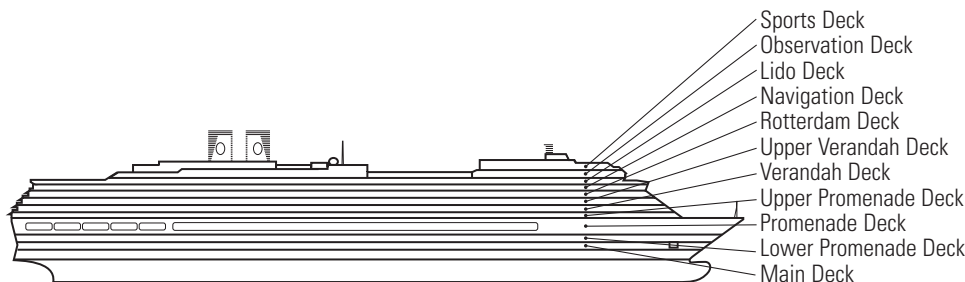

K

Large or Standard: 2 lower beds convertible to 1 queen-size bed, shower.
Approximately 151–233 sq. ft.

DECK 1—MAIN DECK Staterooms 1001–1127

MS OOSTERDAM

DECK PLANS & STATEROOMS

The deck plans are color-coded by category of stateroom, and the category letter precedes the stateroom number in each room. All staterooms are equipped with interactive LED television with On Demand movies, programming and multichannel music; mini-bar; mini-safe; data port; telephone.