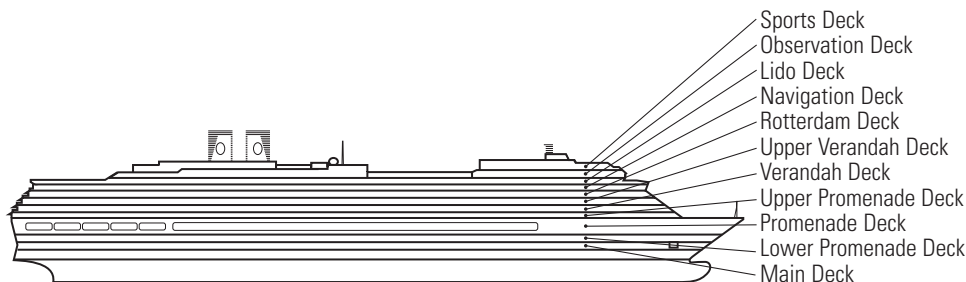

MS OOSTERDAM

DECK PLANS & STATEROOMS

The deck plans are color-coded by category of stateroom, and the category letter precedes the stateroom number in each room. All staterooms are equipped with interactive LED television with On Demand movies, programming and multichannel music; mini-bar; mini-safe; data port; telephone.