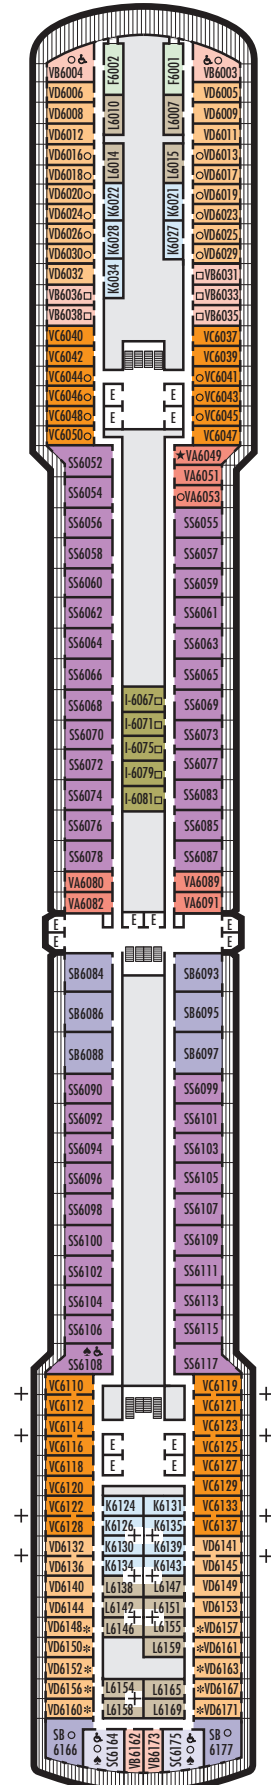

VERANDAH SUITES

■ SB ■ SC

Neptune Suites: 2 lower beds convertible to 1 king-size bed, bathroom with dual sink vanity, full-size whirlpool bath & shower & additional shower stall, large sitting area, dressing room, private verandah, 1 sofa bed for 2 persons, floor-to-ceiling windows. Approximately 500–712 sq. ft. including verandah.

■ SS

Signature Suites: 2 lower beds convertible to 1 queen-size bed, bathroom with dual sink vanity, full-size whirlpool bath & shower & additional shower stall, large sitting area, private verandah, 1 sofa bed for 1 person, floor-to-ceiling windows. Approximately 372–384 sq. ft. including verandah.

VERANDAH STATEROOMS

■ VA ■ VB ■ VC ■ VD

Verandah: 2 lower beds convertible to 1 queen-size bed, bathtub & shower, sitting area, private verandah, floor-to-ceiling windows. Approximately 213–359 sq. ft. including verandah.

OCEAN-VIEW STATEROOMS

■ F

Large: 2 lower beds convertible to 1 queen-size bed, bathtub & shower. Approximately 174–180 sq. ft.

INTERIOR STATEROOMS

■ I ■ K

Large or Standard: 2 lower beds convertible to 1 queen-size bed, shower. Approximately 151–233 sq. ft.

■ L

Standard: 2 lower beds convertible to 1 queen-size bed, shower. Approximately 151–233 sq. ft.