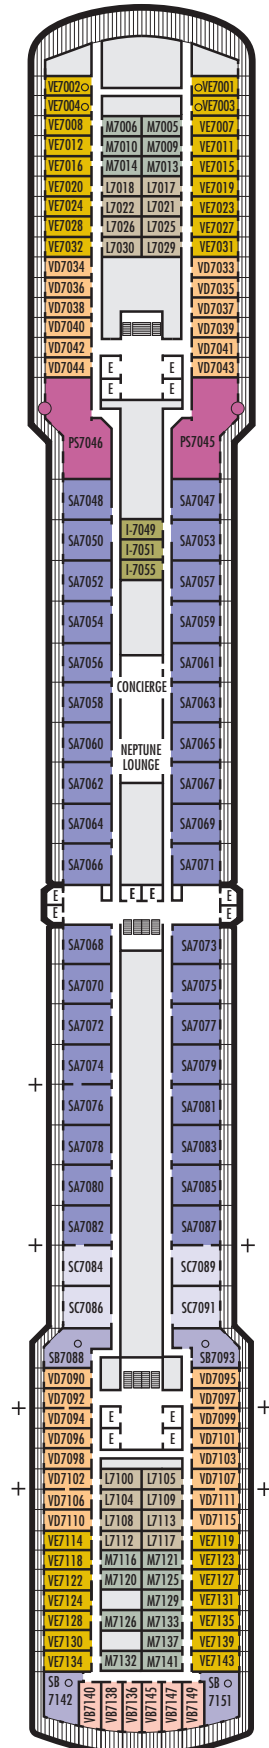

VERANDAH SUITES

PS

Pinnacle Suites: Bedroom with 1 king-size bed, oversize whirlpool bath & shower & additional shower stall, living room, dining room, dressing room, private verandah with whirlpool, pantry, 1 sofa bed for 2 persons, microwave, refrigerator, guest toilet, private stereo system, floor-to-ceiling windows.

Approximately 1,150 sq. ft. including verandah.

SA SB SC

Neptune Suites: 2 lower beds convertible to 1 king-size bed, bathroom with dual sink vanity, full-size whirlpool bath & shower & additional shower stall, large sitting area, dressing room, private verandah, 1 sofa bed for 2 persons, floor-to-ceiling windows.

Approximately 500–712 sq. ft. including verandah.

VERANDAH STATEROOMS

VB VD VE

Verandah: 2 lower beds convertible to 1 queen-size bed, bathtub & shower, sitting area, private verandah, floor-to-ceiling windows.

Approximately 212–359 sq. ft including verandah.

INTERIOR STATEROOMS

I

Large or Standard: 2 lower beds convertible to 1 queen-size bed, shower.

Approximately 151–233 sq. ft.

L M

Standard: 2 lower beds convertible to 1 queen-size bed, shower.

Approximately 151–233 sq. ft.