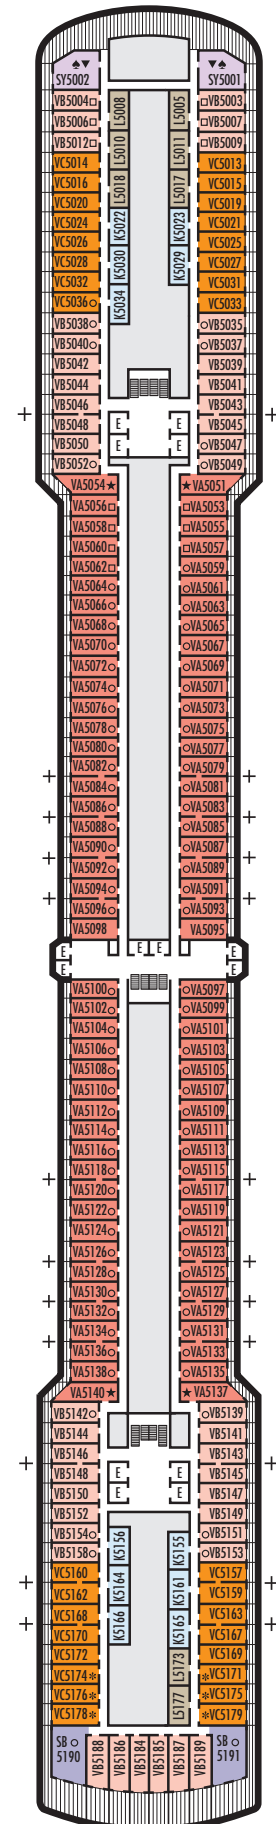

All information is subject to change.

STATEROOM SYMBOL LEGEND

- Quad (2 lower beds, 1 sofa bed, 1 upper)
- Triple (2 lower beds, 1 sofa bed)
- △ Partial sea view
- × Fully obstructed view
- + Connecting rooms
- * Shower only
- ♣ Single sink vanity
- ◆ Staterooms have solid steel verandah railings instead of clear-view Plexiglas® railings
- ♿ Suites SC6175 & SC6164 are fully accessible, bathtub and roll-in shower. Suite SS6108 and staterooms I-8037, VB6004, VB6003, D1100, C1082, C1081, J1074, K1012 & K1011 are fully accessible, roll-in shower only.
- ▼ Suites SY8068, SY5002 & SY5001 are fully accessible with single side approach to the bed, bathtub and roll-in shower
- ★ Staterooms VA8032, VA8031, VA6049, VA5140, VA5137, VA5054, VA5051, VA4132, VA4131, H4090, H4089, VA4052 & VA4051 are ambulatory accessible, roll-in shower only

INTERIOR STATEROOMS

K

Large or Standard: 2 lower beds convertible to 1 queen-size bed, shower. Approximately 151–233 sq. ft.

L N

Standard: 2 lower beds convertible to 1 queen-size bed, shower. Approximately 151–233 sq. ft.

VERANDAH STATEROOMS

VA VB VC

Verandah: 2 lower beds convertible to 1 queen-size bed, bathtub & shower, sitting area, private verandah, floor-to-ceiling windows. Approximately 212–359 sq. ft. including verandah.

INTERIOR STATEROOMS

K

Large or Standard: 2 lower beds convertible to 1 queen-size bed, shower. Approximately 151–233 sq. ft.

L

Standard: 2 lower beds convertible to 1 queen-size bed, shower. Approximately 151–233 sq. ft.