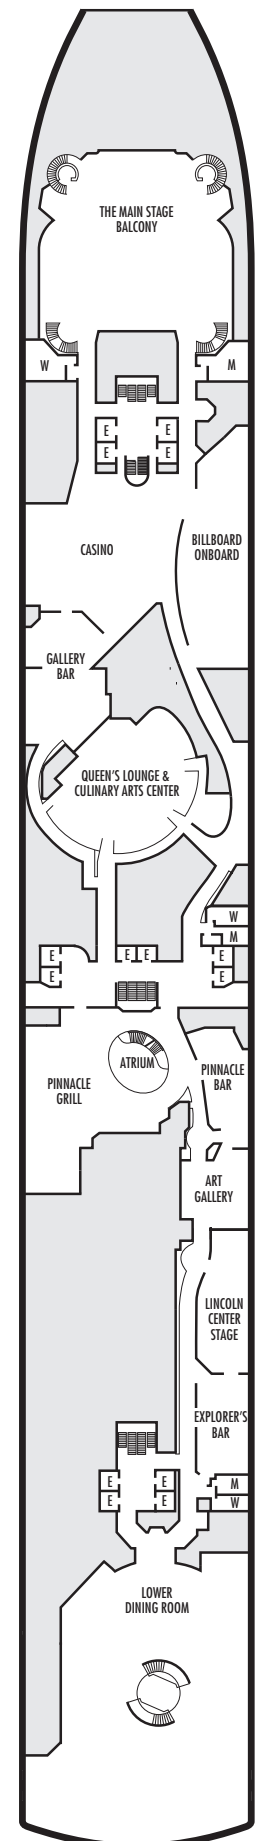

MS OOSTERDAM

DECK PLANS & STATEROOMS

The deck plans are color-coded by category of stateroom, and the category letter precedes the stateroom number in each room. All staterooms are equipped with interactive LED television with On Demand movies, programming and multichannel music; mini-bar; mini-safe; data port; telephone.

Important Note: Not all staterooms within each category have the same furniture configuration and/or facilities. Appropriate symbols within the rooms on the deck plans describe differences from the stateroom descriptions below.

All information is subject to change.

STATEROOM SYMBOL LEGEND

- Quad (2 lower beds, 1 sofa bed, 1 upper)
- Triple (2 lower beds, 1 sofa bed)
- △ Partial sea view
- × Fully obstructed view
- + Connecting rooms
- Shower only
- ♣ Single sink vanity
- Staterooms have solid steel verandah railings instead of clear-view Plexiglas® railings
- ♿ Suites SC6175 & SC6164 are fully accessible, bathtub and roll-in shower. Suite SS6108 and staterooms I-8037, VB6004, VB6003, D1100, C1082, C1081, J1074, K1012 & K1011 are fully accessible, roll-in shower only.
- ▼ Suites SY8068, SY5002 & SY5001 are fully accessible with single side approach to the bed, bathtub and roll-in shower
- ★ Staterooms VA8032, VA8031, VA6049, VA5140, VA5137, VA5054, VA5051, VA4132, VA4131, H4090, H4089, VA4052 & VA4051 are ambulatory accessible, roll-in shower only