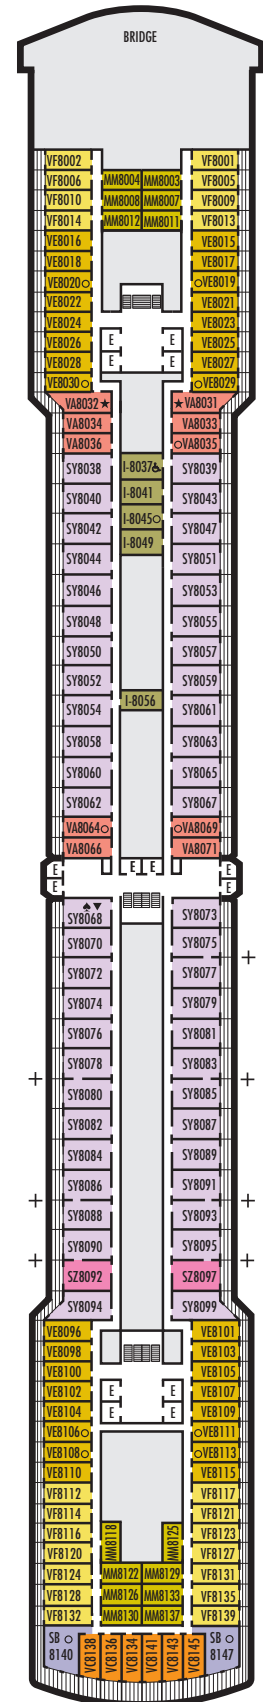

VERANDAH SUITES

SB

Neptune Suites: 2 lower beds convertible to 1 king-size bed, bathroom with dual sink vanity, full-size whirlpool bath & shower & additional shower stall, large sitting area, dressing room, private verandah, 1 sofa bed for 2 persons, floor-to-ceiling windows. Approximately 500–712 sq. ft. including verandah.

SY SZ

Signature Suites: 2 lower beds convertible to 1 queen-size bed, bathroom with dual sink vanity, full-size whirlpool bath & shower & additional shower stall, large sitting area, private verandah, 1 sofa bed for 1 person, floor-to-ceiling windows. Approximately 372–384 sq. ft. including verandah.

VERANDAH STATEROOMS

VA VC VE VF

Verandah: 2 lower beds convertible to 1 queen-size bed, bathtub & shower, sitting area, private verandah, floor-to-ceiling windows. Approximately 212–359 sq. ft. including verandah.

INTERIOR STATEROOMS

I MM

Large or Standard: 2 lower beds convertible to 1 queen-size bed, shower. Approximately 151–233 sq. ft.