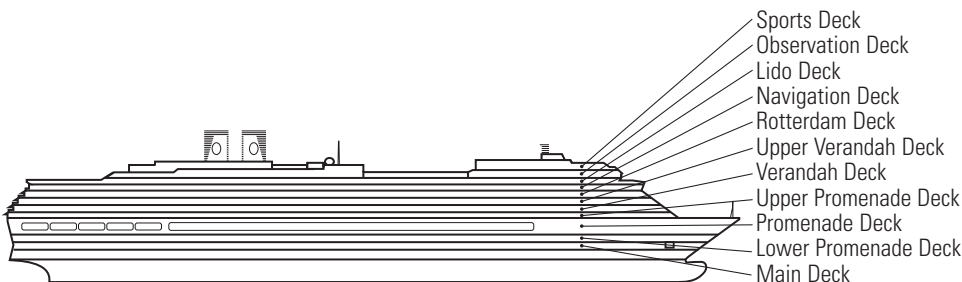

INTERIOR STATEROOMS

K

Large or Standard: 2 lower beds convertible to 1 queen-size bed, shower. Approximately 151–233 sq. ft.

MS OOSTERDAM

DECK PLANS & STATEROOMS

The deck plans are color-coded by category of stateroom, and the category letter precedes the stateroom number in each room. All staterooms are equipped with interactive LED television with On Demand movies, programming and multichannel music; mini-bar; mini-safe; data port; telephone.