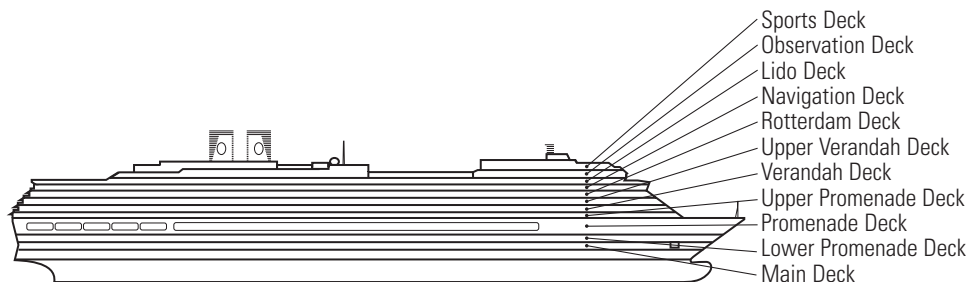

MS OOSTERDAM

DECK PLANS & STATEROOMS

The deck plans are color-coded by category of stateroom, and the category letter precedes the stateroom number in each room. All staterooms are equipped with interactive LED television with On Demand movies, programming and multichannel music; mini-bar; mini-safe; data port; telephone.

Important Note: Not all staterooms within each category have the same furniture configuration and/or facilities. Appropriate symbols within the rooms on the deck plans describe differences from the stateroom descriptions below.

All information is subject to change.

STATEROOM SYMBOL LEGEND

- Quad (2 lower beds, 1 sofa bed, 1 upper)
- Triple (2 lower beds, 1 sofa bed)
- △ Partial sea view
- × Fully obstructed view
- + Connecting rooms
- Shower only
- ♠ Single sink vanity
- Staterooms have solid steel verandah railings instead of clear-view Plexiglas® railings
- ♿ Suites SC6175 & SC6164 are fully accessible, bathtub and roll-in shower. Suite SS6108 and staterooms I-8037, VB6004, VB6003, D1100, C1082, C1081, J1074, K1012 & K1011 are fully accessible, roll-in shower only.
- ▼ Suites SY8068, SY5002 & SY5001 are fully accessible with single side approach to the bed, bathtub and roll-in shower
- ★ Staterooms VA8032, VA8031, VA6049, VA5140, VA5137, VA5054, VA5051, VA4132, VA4131, H4090, H4089, VA4052 & VA4051 are ambulatory accessible, roll-in shower only