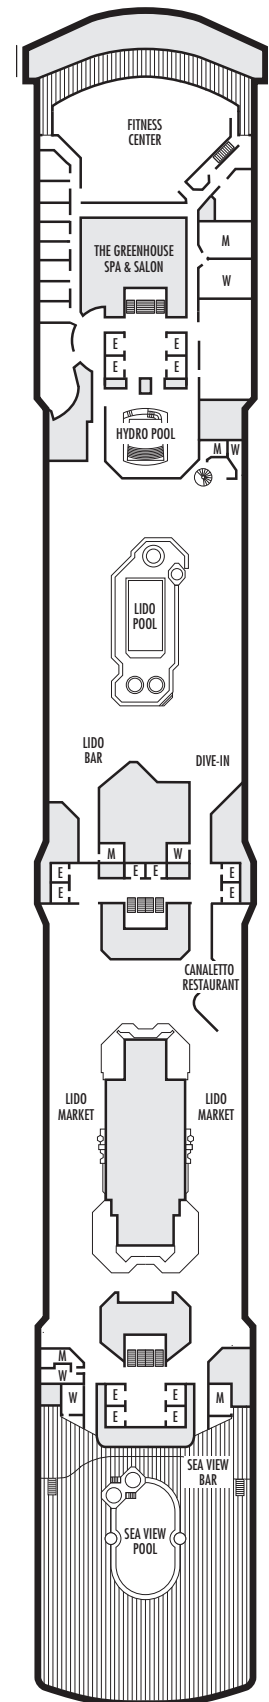

MS OOSTERDAM

DECK PLANS & STATEROOMS

The deck plans are color-coded by category of stateroom, and the category letter precedes the stateroom number in each room. All staterooms are equipped with interactive LED television with On Demand movies, programming and multichannel music; mini-bar; mini-safe; data port; telephone.

Important Note: Not all staterooms within each category have the same furniture configuration and/or facilities. Appropriate symbols within the rooms on the deck plans describe differences from the stateroom descriptions below.

All information is subject to change.

STATEROOM SYMBOL LEGEND

- Quad (2 lower beds, 1 sofa bed, 1 upper)
- Triple (2 lower beds, 1 sofa bed)
- △ Partial sea view
- × Fully obstructed view
- + Connecting rooms
- Shower only
- ♠ Single sink vanity
- Staterooms have solid steel verandah railings instead of clear-view Plexiglas® railings
- ♿ Suites SC6175 & SC6164 are fully accessible, bathtub and roll-in shower. Suite SS6108 and staterooms I-8037, VB6004, VB6003, D1100, C1082, C1081, J1074, K1012 & K1011 are fully accessible, roll-in shower only.
- ▼ Suites SY8068, SY5002 & SY5001 are fully accessible with single side approach to the bed, bathtub and roll-in shower
- ★ Staterooms VA8032, VA8031, VA6049, VA5140, VA5137, VA5054, VA5051, VA4132, VA4131, H4090, H4089, VA4052 & VA4051 are ambulatory accessible, roll-in shower only