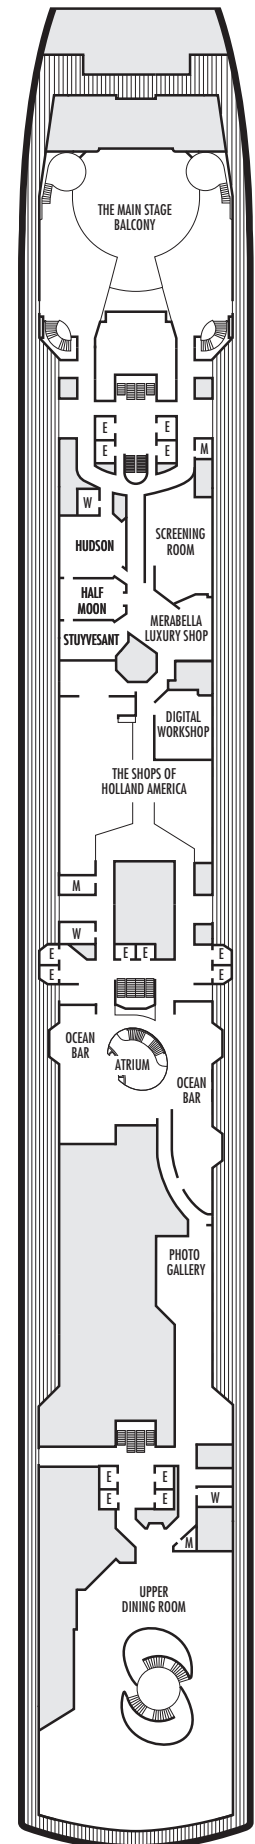

MS OOSTERDAM

DECK PLANS & STATEROOMS

The deck plans are color-coded by category of stateroom, and the category letter precedes the stateroom number in each room. All staterooms are equipped with interactive LED television with On Demand movies, programming and multichannel music; mini-bar; mini-safe; data port; telephone.

Important Note: Not all staterooms within each category have the same furniture configuration and/or facilities. Appropriate symbols within the rooms on the deck plans describe differences from the stateroom descriptions below.

All information is subject to change.

STATEROOM SYMBOL LEGEND

- Quad (2 lower beds, 1 sofa bed, 1 upper)
- Triple (2 lower beds, 1 sofa bed)
- △ Partial sea view
- × Fully obstructed view
- + Connecting rooms
- Shower only
- ♣ Single sink vanity
- Staterooms have solid steel verandah railings instead of clear-view Plexiglas® railings
- ♿ Suites SC6175 & SC6164 are fully accessible, bathtub and roll-in shower. Suite SS6108 and staterooms I-8037, VB6004, VB6003, D1100, C1082, C1081, J1074, K1012 & K1011 are fully accessible, roll-in shower only.
- ▼ Suites SY8068, SY5002 & SY5001 are fully accessible with single side approach to the bed, bathtub and roll-in shower
- ★ Staterooms VA8032, VA8031, VA6049, VA5140, VA5137, VA5054, VA5051, VA4132, VA4131, H4090, H4089, VA4052 & VA4051 are ambulatory accessible, roll-in shower only