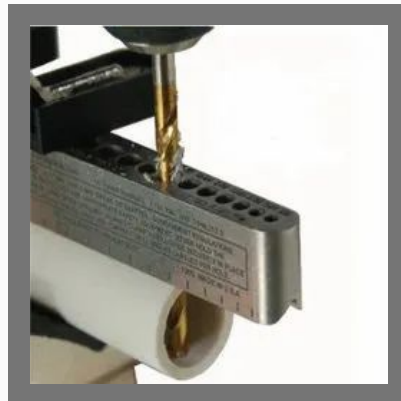

STD1000DGNP V-Drill Guide