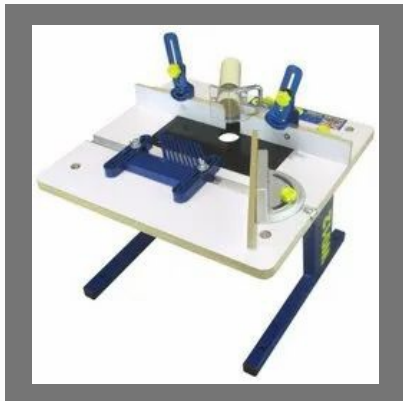

W012 Bench Top Router Table