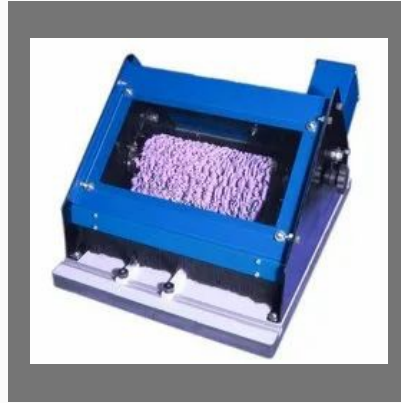

Brush Sanding-Molding
Sander