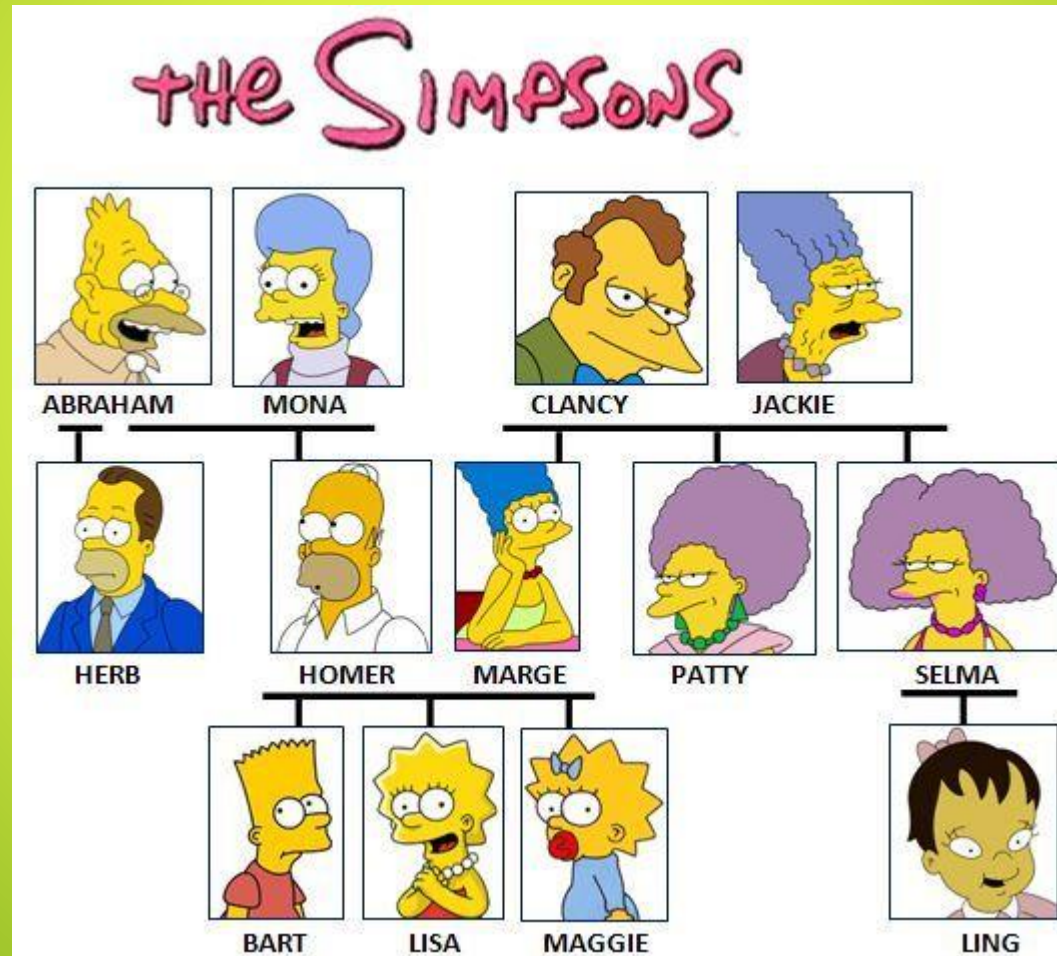

# MYTHOLOGY FAMILY TREE

# Some of the Titans Include:

- Prometheus (M) a Titan, culture hero, and trickster figure who in Greek mythology.
- He is known for his intelligence, and as a champion of mankind.

- Cronus (M): the leader and the youngest of the first generation of Titans, divine descendants of Gaea, and Uranus.
- He overthrew his father and ruled during the mythological Golden Age, until he was overthrown by his own son, Zeus.