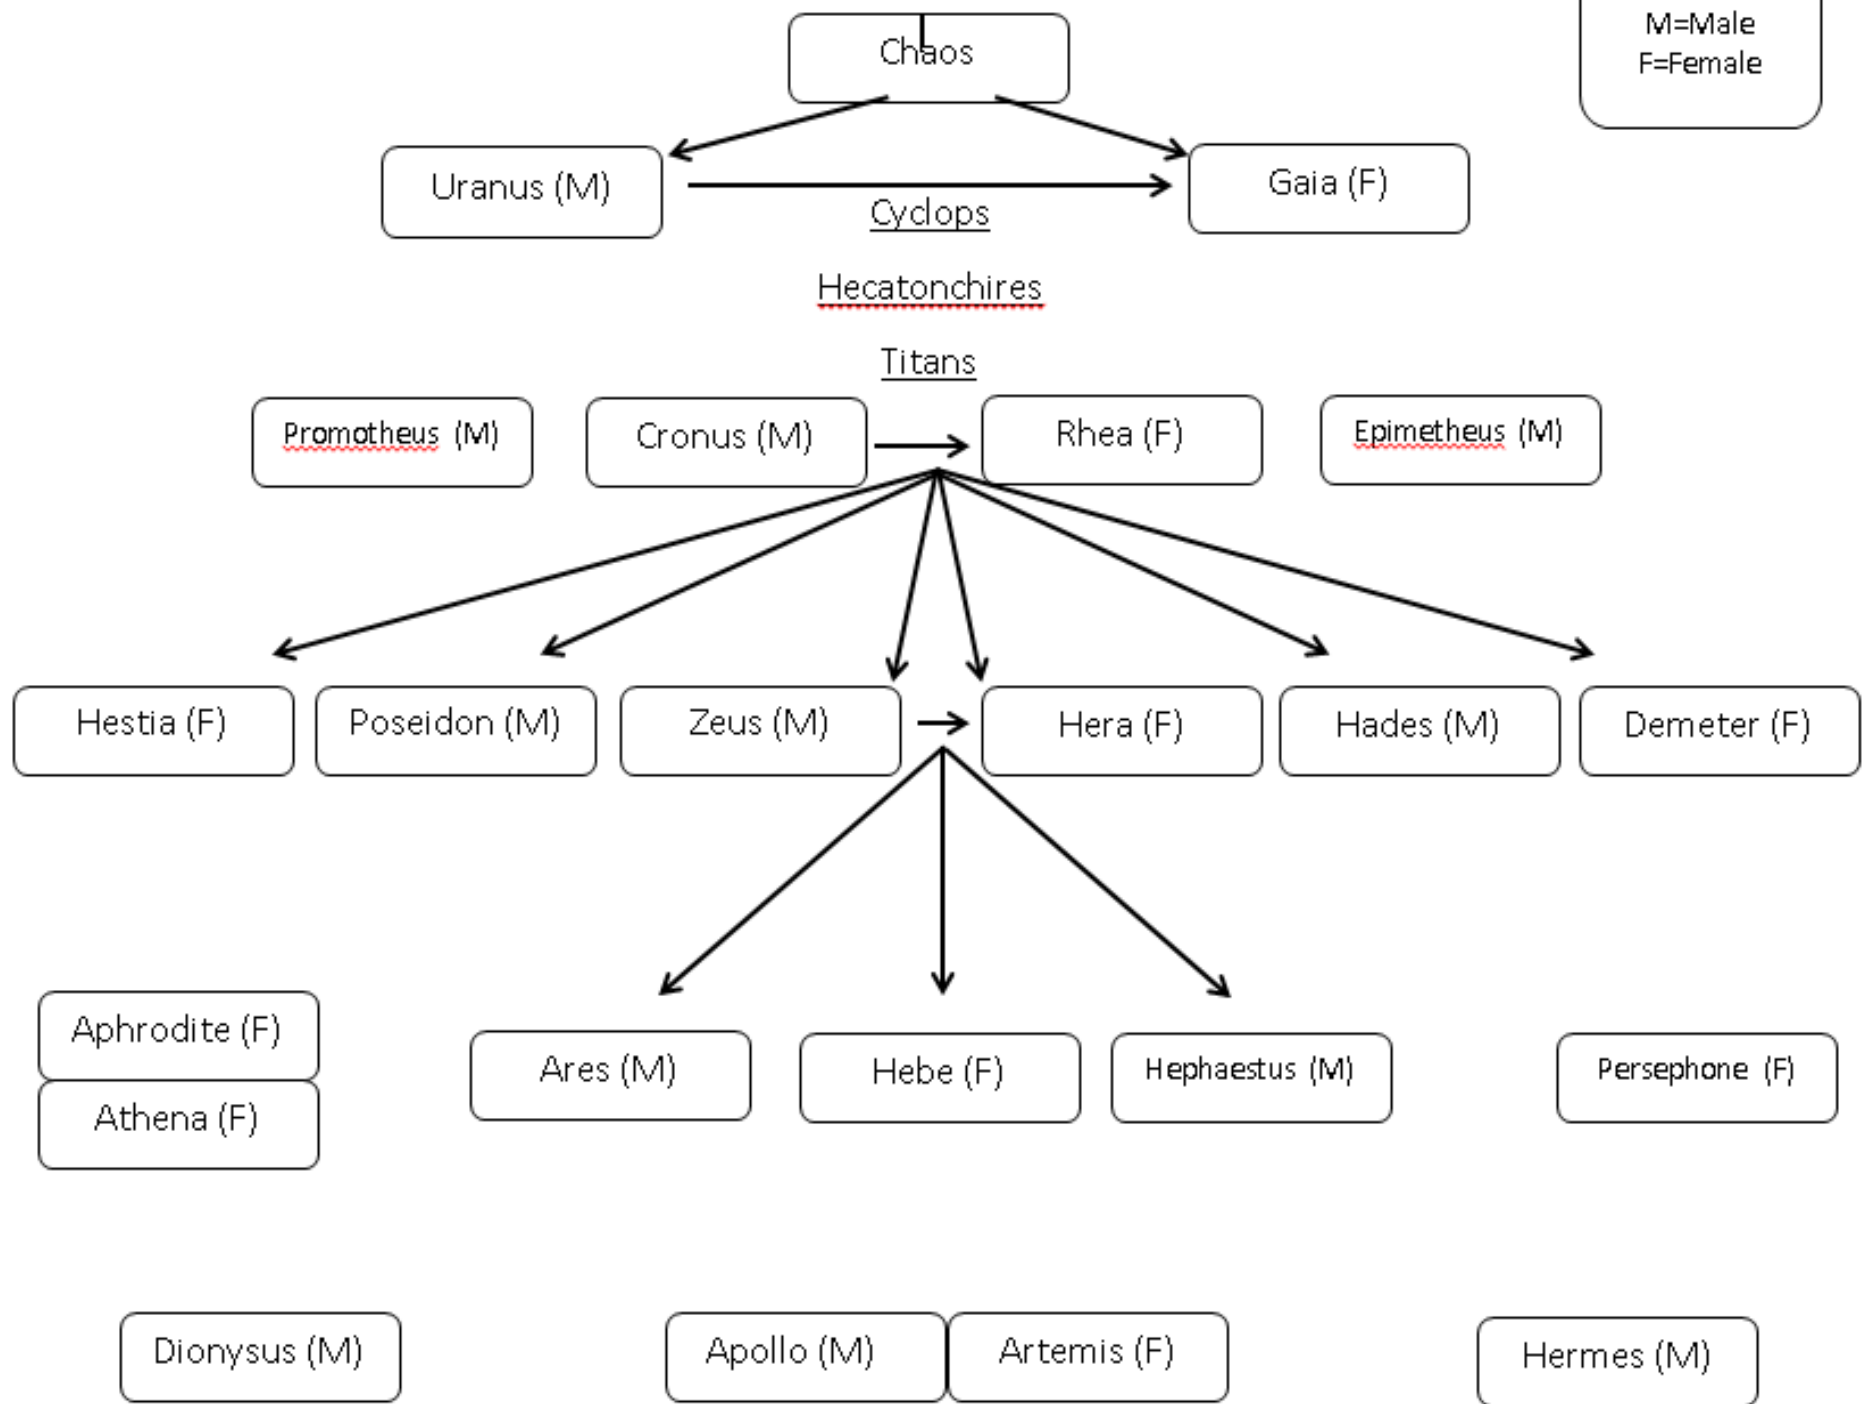

# On the Side:

- Aphrodite (F) From the Ocean Waves and Blood:

The Greek goddess of love, beauty, and procreation.

# On the Side:

- Athena (F) Out of Zeus' Head:

The goddess of wisdom, courage, inspiration, civilization, law and justice, just warfare, mathematics, strength, strategy, the arts, crafts, and skill.

# STAR

- Place a star (or 2, or 3...) on your family tree beside any god/goddess that you would be interested in researching in the near future 😊