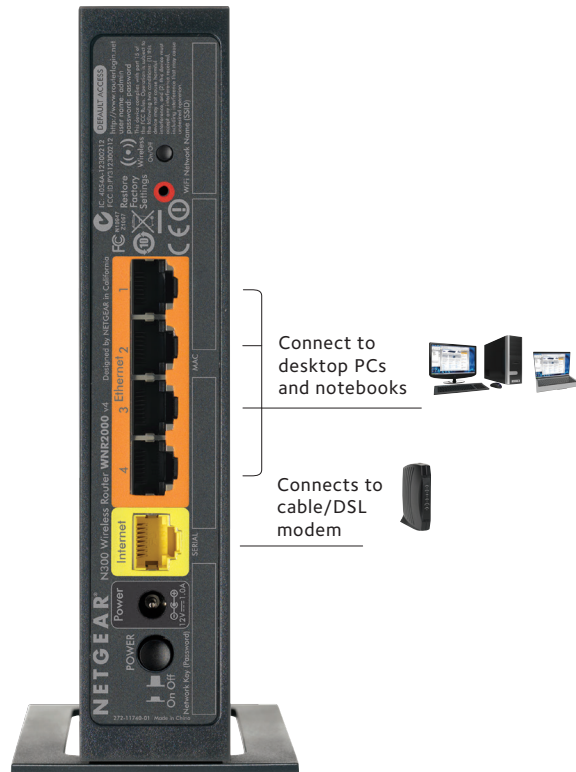

ONLINE GAMING—Optimized for multi-player gaming with no lags

Connection Diagram

PACKAGE CONTENTS

- N300 Wireless Router (WNR2000v4)
- Stand
- Ethernet cable
- Power adapter
- Quick install guide

PHYSICAL SPECIFICATIONS