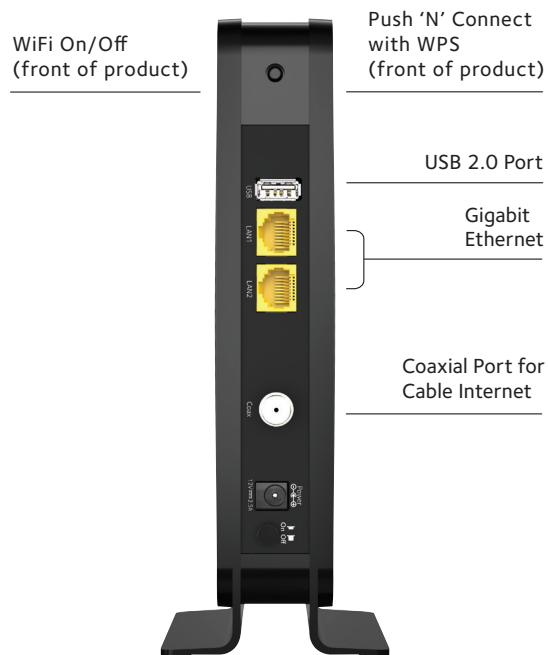

Connection Diagram