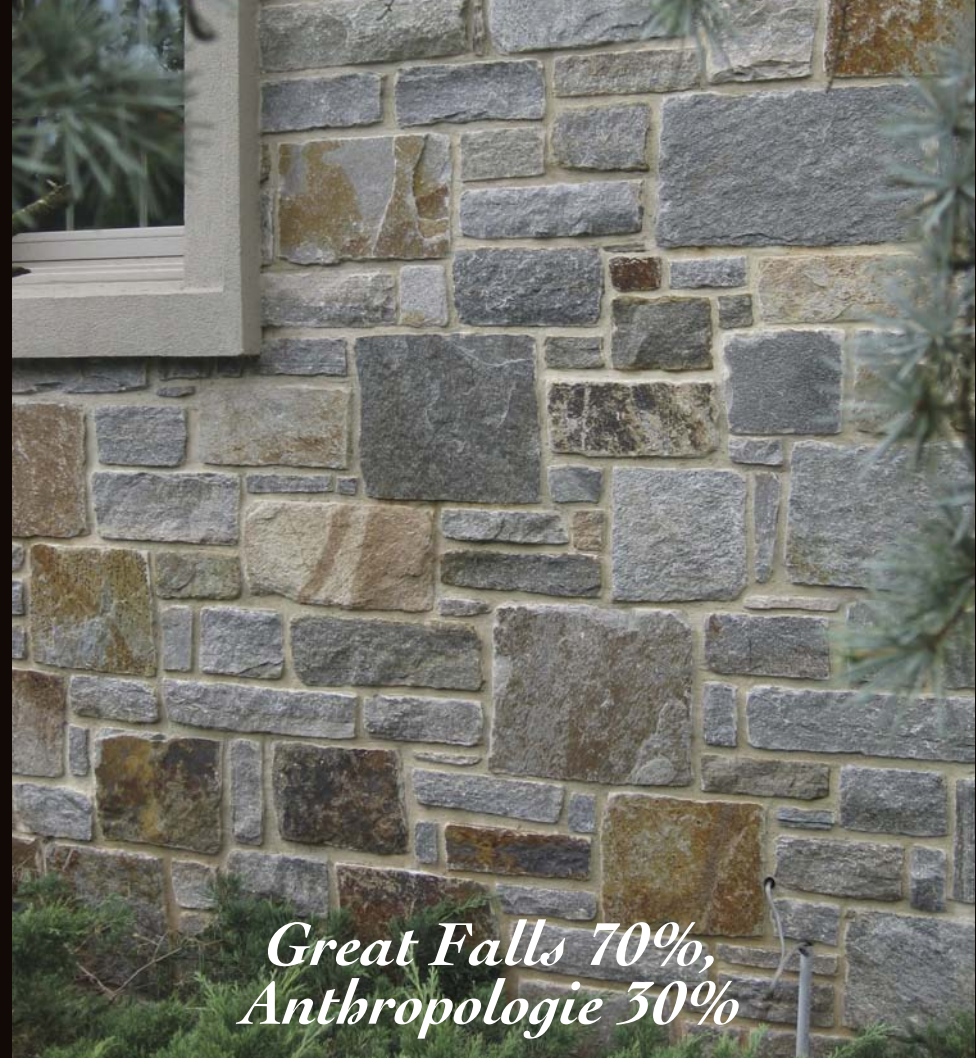

SQUARED LEDGERS

Stability & Strength

Intended to depict the age old solid stone wall, Squared Ledgers offer the appearance of time standing still. Stones placed in a structure that enhance stability & form, while inviting copious enduring compliments from today's detailed stone historians.