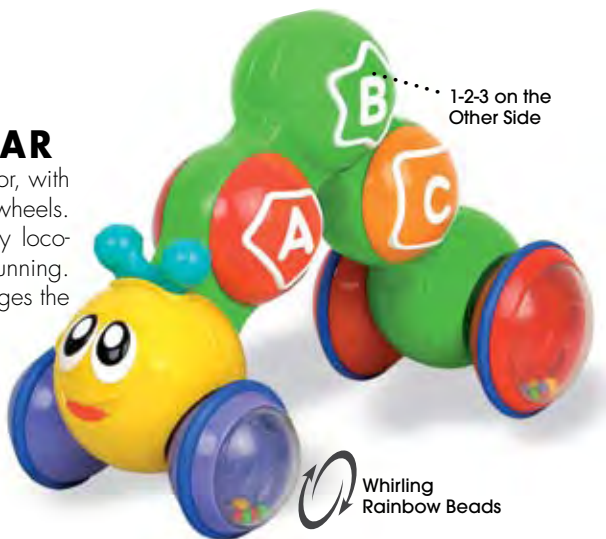

1-2-3 on the Other Side

Whirling Rainbow Beads