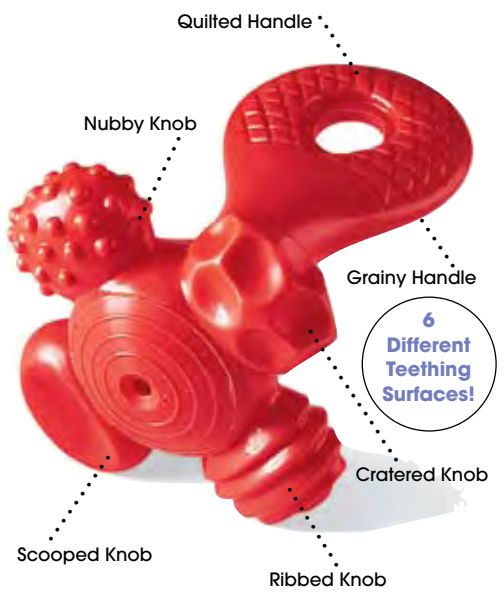

♥ *best seller!*
SUPER YUMMY

Soft and super chewy, Super Yummy is designed for baby's natural hand-to-mouth movements with an easy-grasp handle and "can't miss" teething knobs on all sides. Tiny fingers love turning this pliable teether so the mouth can explore all 6 uniquely textured surfaces, keeping baby engaged longer. Squeezing the top surprises with a whiff of air and soft whistle. A light vanilla scent provides additional soothing. Recommended by pediatricians for oral stimulation, teething relief & encouraging feeding.

from **birth+**
#1020 **$10.00**
at **exclusive**

1
Both BPA & Phthalate Free!

Connect Boomerings® for take-along play!
[Sold separately - page 13]

♥ *best seller!*
TANGIBALL

Tangiball's nubby texture and squeezable design make it easy for little hands to hold. The tips of the nubs are rounded for a safer, smoother tactile experience. The shiny, translucent material attracts attention, and the pleasant vanilla scent invites closer exploration. Squishing Tangiball delights with a good whiff of air and fun whistle. 5" diam.

from **12 months+**
#1340 **$15.00**
at **exclusive**

Vanilla Scented