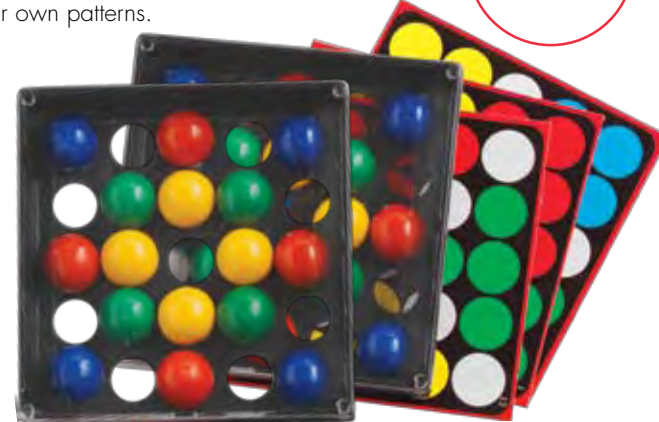

“ Developing a child’s motor skills is extremely important because motor development is actually the mediator of cognitive, social and emotional development. Good motor skills predict a whole lot later in life. ”

Priscila Cacola, UT Arlington College of Nursing and Health Innovation, June 4, 2015