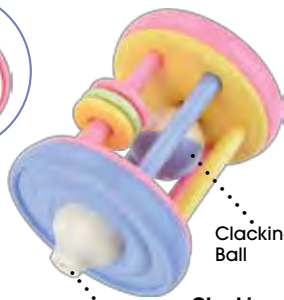

Clacking Ball

Clacking Cage
3.5"

Clacking Discs

Mouthpiece Whistle