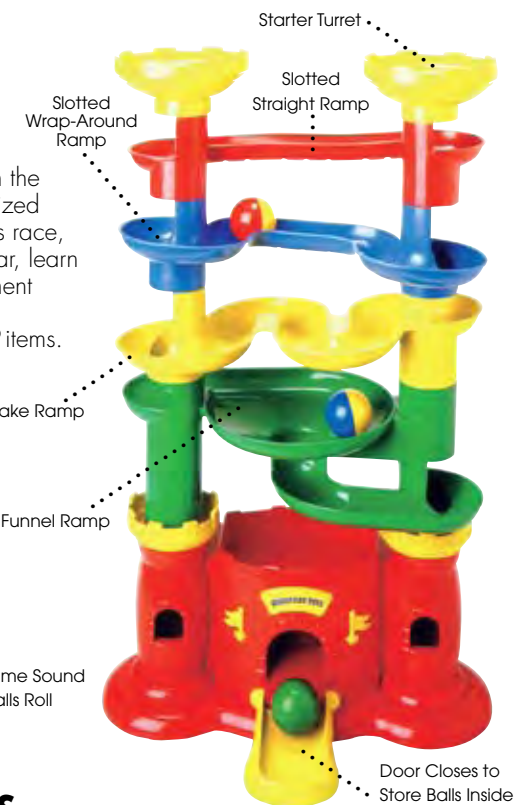

♥ *best seller!*
CASTLE MARBLEWORKS®

Drop 3 weighted chime balls down the interchangeable tracks of this oversized marble run building system. As balls race, spin, zig-zag, disappear & reappear, learn to predict the balls' course. Experiment with different layout options. Not compatible with Marbleworks® items. 25" x 14.5" x 10" assembled.

from **2 years+**
#1756 **$60.00**

at exclusive **a b e 4**

Doubles as a Castle Playset!