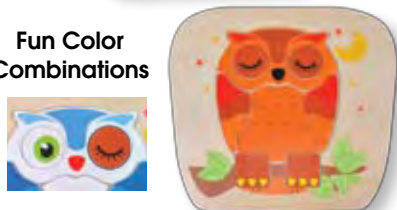

♥ *best seller!*
PROGRESSIVE PUZZLES

The perfect intro set:
Family Pets – 4 pcs.
Zoo Friends – 6 pcs.
Sea Pals – 9 pcs.

from **19 months+**
#2193 **$18.00** *at exclusive* **a e 1**

NIGHT OWL Two-Sided Puzzle

Unique wood puzzle with two-sided symmetrical pieces offers numerous color combinations. 8 pieces. 8" x 6.75".

from **2 years+**
#1087 **$15.00** *at exclusive* **a e**

MEMORY MOVES

11 progressive challenges + blank card. Cards store inside game board. 8" x 8" x 0.5".

from **2 years+**
#1250 **$27.50** *at exclusive*
b e d

Wood Matching Game
Grows With Your Child

PENTOMINOES

12 unique shapes combine to make thousands of puzzles. Booklet with 75 progressive challenges. Handy storage bag.

8 years – Adult
#4440 **$18.00**

at exclusive
a b e 1

♥ *best seller!*
PLACE & TRACE

This versatile set of 3 themed trays with 12 die cut objects is loaded with early learning. Chunky pieces designed for little hands & to stand. Includes guide with a host of fun activities.

from **2 years+**
#1759 **$20.00** *at exclusive*

a b 1

Grows With Your Child For Many Levels of Discovery!

Toddlers Years

- Color Recognition
- Early Puzzle Play
- Fine Motor Skills

Preschool Years

- Object Recognition
- Sorting by Color/Theme
- Stamping in Dough
- Imaginary Play
- Pattern Recognition

School Years

- Tracing & Stenciling
- Rubbings
- Cookie Cutting
- Story Telling

new
COLOR COB Slide Puzzle

Use the empty slot to slide the color tiles up and down and rotate the rows horizontally to change the design. Match the suggested color patterns and create your own. Includes 3 different sizes increasing in difficulty.

8 years - Adult
#4236 **$12.50**

a b e d

3 Sizes For More Challenge!

CASTLE FUN

Large easy-to-grasp knobs. A surprise castle character under each shape. All wood. 11" x 10.25".

from **12 months+**
#1016 **$25.00**

at exclusive
d e