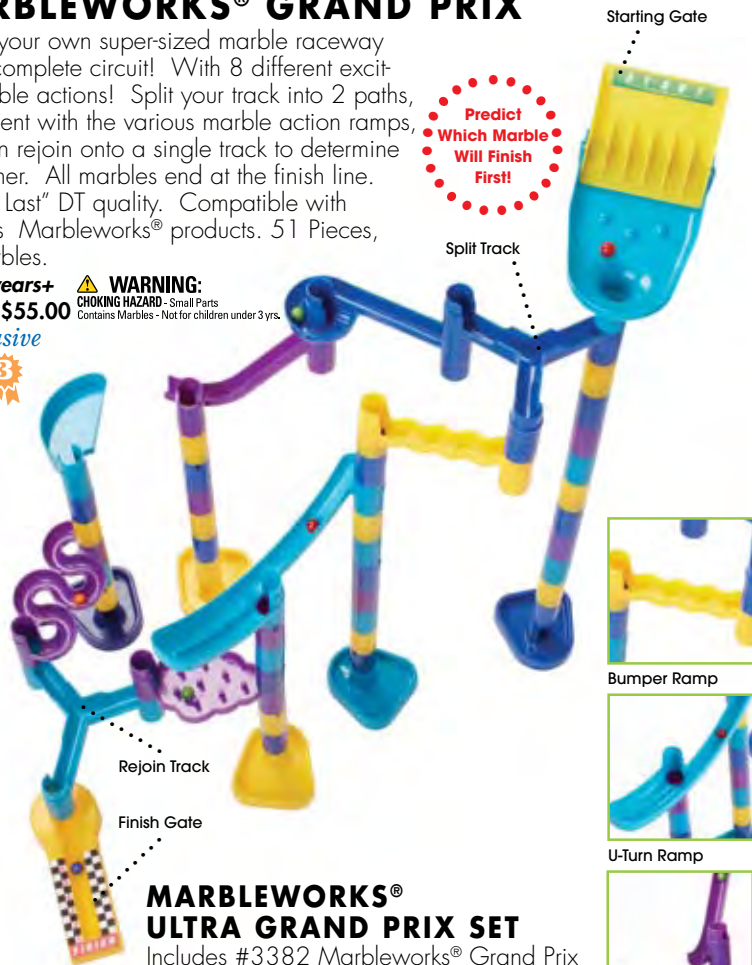

DINO WORKS TRICERATOPS

With manual screwdriver. from 3 years+
#2046 \$15.00 [dt](#)

DINO WORKS T-REX

With manual screwdriver. from 3 years+
#2545 \$15.00 [dt](#)

♥ *best seller!*

MARBLEWORKS® GRAND PRIX

Design your own super-sized marble raceway with a complete circuit! With 8 different exciting marble actions! Split your track into 2 paths, experiment with the various marble action ramps, and then rejoin onto a single track to determine the winner. All marbles end at the finish line. "Built to Last" DT quality. Compatible with previous Marbleworks® products. 51 Pieces, 10 Marbles.

from **5 years+** **WARNING:** CHOKING HAZARD - Small Parts
Contains Marbles - Not for children under 3 yrs.

dt exclusive

a b 3

Predict Which Marble Will Finish First!

Standard Ramp

Maze Ramp

Snake Ramp

Bumper Ramp