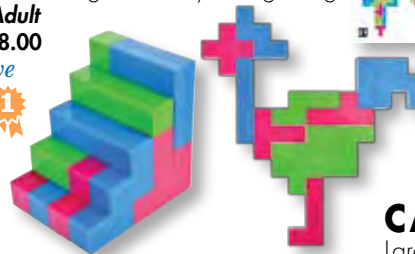

PENTOMINOES

12 unique shapes combine to make thousands of puzzles. Booklet with 75 progressive challenges. Handy storage bag.

8 years – Adult
#4440 **$18.00**

at exclusive
a b e 1