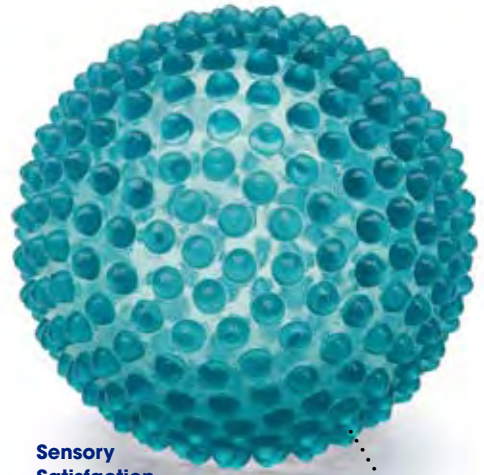

Sensory Satisfaction Guaranteed

Rounded Nubs for Worry-Free Play

♥ *best seller!*
TRY-ANGLE

Twist, turn, whirl and twirl! Loaded with activities for baby to explore, this portable, foldable hands-on play center is a world of sensory wonder. Featuring 5 sides, each with different colorful parts to observe, listen to, and manipulate. Unique folding design to grow with baby:

- Lay flat for tummy time
- Fold into triangle for sit-up play
- Stand on its side for more exploration

19.5" x 7" flat.
from **6 months+**
#1451 **$35.00**
a b 2 c