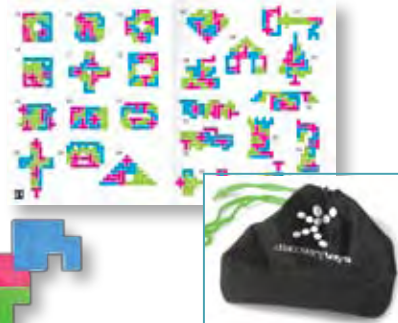

PENTOMINOES

12 unique shapes combine to make thousands of puzzles. Booklet with 75 progressive challenges. Handy storage bag.

8 years – Adult
#4440 **$18.00**

at exclusive
a b e 1