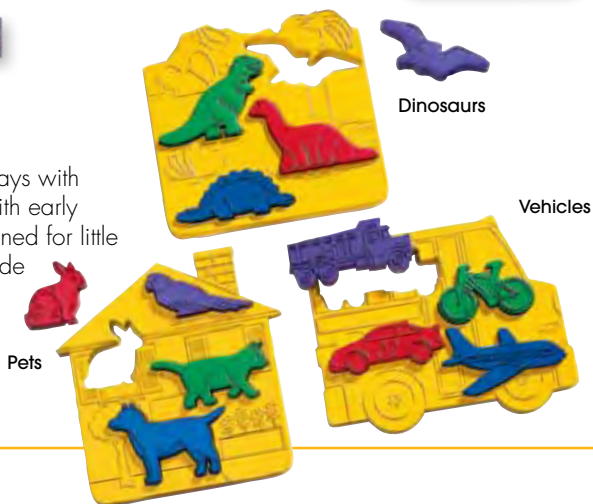

9 Puzzles

♥ *best seller!*
PLACE & TRACE

This versatile set of 3 themed trays with 12 die cut objects is loaded with early learning. Chunky pieces designed for little hands & to stand. Includes guide with a host of fun activities.

from **2 years+**
#1759 **$20.00** *at exclusive*

a b 1

Dinosaurs

Vehicles

Pets

Grows With Your Child For Many Levels of Discovery!

Toddlers Years

- Color Recognition
- Early Puzzle Play
- Fine Motor Skills

Preschool Years

- Object Recognition
- Sorting by Color/Theme
- Stamping in Dough
- Imaginary Play
- Pattern Recognition

School Years

- Tracing & Stenciling
- Rubbings
- Cookie Cutting
- Story Telling

new
COLOR COB Slide Puzzle

Use the empty slot to slide the color tiles up and down and rotate the rows horizontally to change the design. Match the suggested color patterns and create your own. Includes 3 different sizes increasing in difficulty.

8 years - Adult
#4236 **$12.50**

a b e d