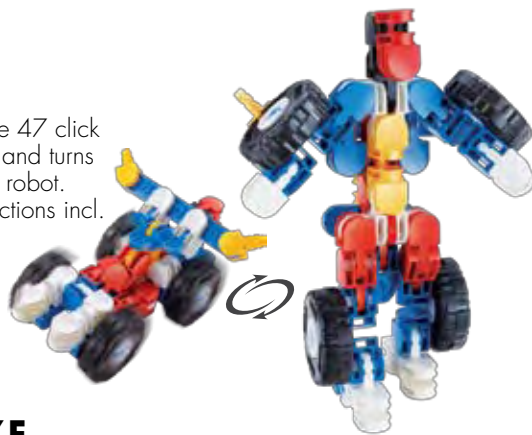

♥ *best seller!*
ROBO RACER

Assemble the cool roadster with the 47 click & snap components. A few twists and turns transforms the racer into a futuristic robot. Assembly and transformation instructions incl. Robot 6" high.

from **8 years+**
#4850 $15.00
[a](#) [e](#) [f](#) [dt](#)

ZIP TRACK DELUXE

Snap & click to design your own interactive roadway. Hundreds of different configurations and color combinations. Create a double-decker track with the car-powered lift. Redirect traffic with the adjustable Y-Splitter. Turn off the lights for bonus light-up action. 2 vehicles. Includes Zip Track Set, Booster Set, and Car. Requires 2 AA batteries, not included. Over 340 pcs.

from **5 years+**
#8072 $85.00 (SAVE $7.00)
[dt](#) exclusive set
[a](#) [b](#) [f](#)

WARNING:
CHOKING HAZARD - Small Parts.
Not for children under 3 years.