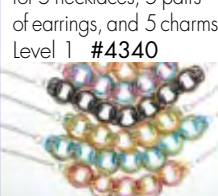

ATHENA NECKLACE KIT
Makes 7 necklaces.
Level 1 #4573

METAL PETALS
Makes 3 necklaces & 6 pairs of earrings.
Level 1 #4446

ECLIPSE
Makes 3 bracelets & 2 pendant necklaces.
Level 4 #4567

SPINNING HALOS PARTY PACK
Individually packed kits for 5 necklaces, 5 pairs of earrings, and 5 charms.
Level 1 #4340