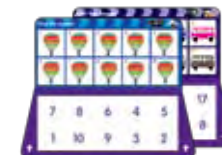

THINK IT THROUGH Learning Tiles CARD SETS

Each card set features two sets of 25 double-sided cards with illustrated learning challenges of increasing difficulty.
from **5 years+**
$25.00 each [@dt](#)

#3091 **SPELLING SET** #3092 **READING SET** #3093 **MATH 1 SET** #3094 **MATH 2 SET**