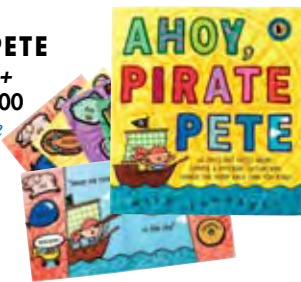

AHOY, PIRATE PETE

from 4 years+
#2277 $18.00
dt exclusive

36 Press Out Pictures