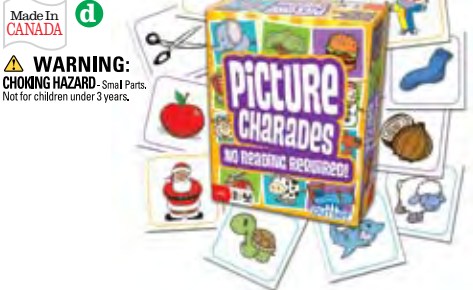

PICTURE CHARADES

No reading required! 192 illustrated cards in 4 themed decks (people/animals/indoor/outdoor), with category spinner **from 4 years+** #2889 $19.00 **(d)**

WARNING: CHOKING HAZARD - Small Parts. Not for children under 3 years.

JISHAKU®

Strategically place your magnetic stones without attracting others. Multiple game options. 2 players. **14 years - Adult** #4020 $22.00 **(c)**

WARNING: This Product Contains Magnets.