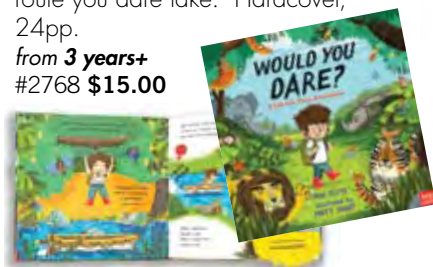

new FLIP FLAP DOGS

Mix flaps to create 100+ hilarious dog combinations. Hardcover, 28pp. **from 3 years+** #2691 $12.00