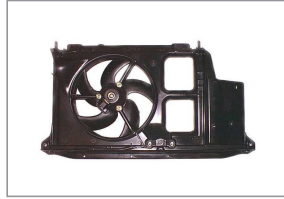

Cooling Fan Assembly
826-1016
 125383/1253F3/1253F3 + 7104G7 + 125479
 340 mm, 100W, 5 blades, 2-pins,
 For engine code: NFU (TU5JP4) / RFN
 (EW10J4) / 9HZ (DV6TED4)

Peugeot 206+ (T3E)* 2009>>

Cooling Fan Assembly
826-1016
 125383/1253F3/1253F3 + 7104G7 + 125479
 340 mm, 100W, 5 blades, 2-pins,
 For engine code: HFX (TU1JP) / HFZ (TU1JP) /
 8HX (DV4TD) / 8HZ (DV4TD) / KPV (TU3A)