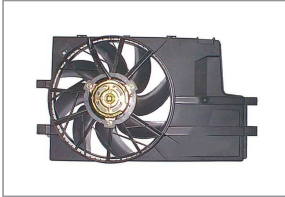

Mercedes-Benz A-Class (W168)* 1997-2004

Cooling Fan Assembly
821-1001

1685050155 / 1685000193

360 mm, 300W, Assembly, 8 blades, 2-Pins, 1-Speed, Without connector
For Engine code: M166.940 / M166.160 / M166.960 / M166.995 / OM688.940 / OM688.941